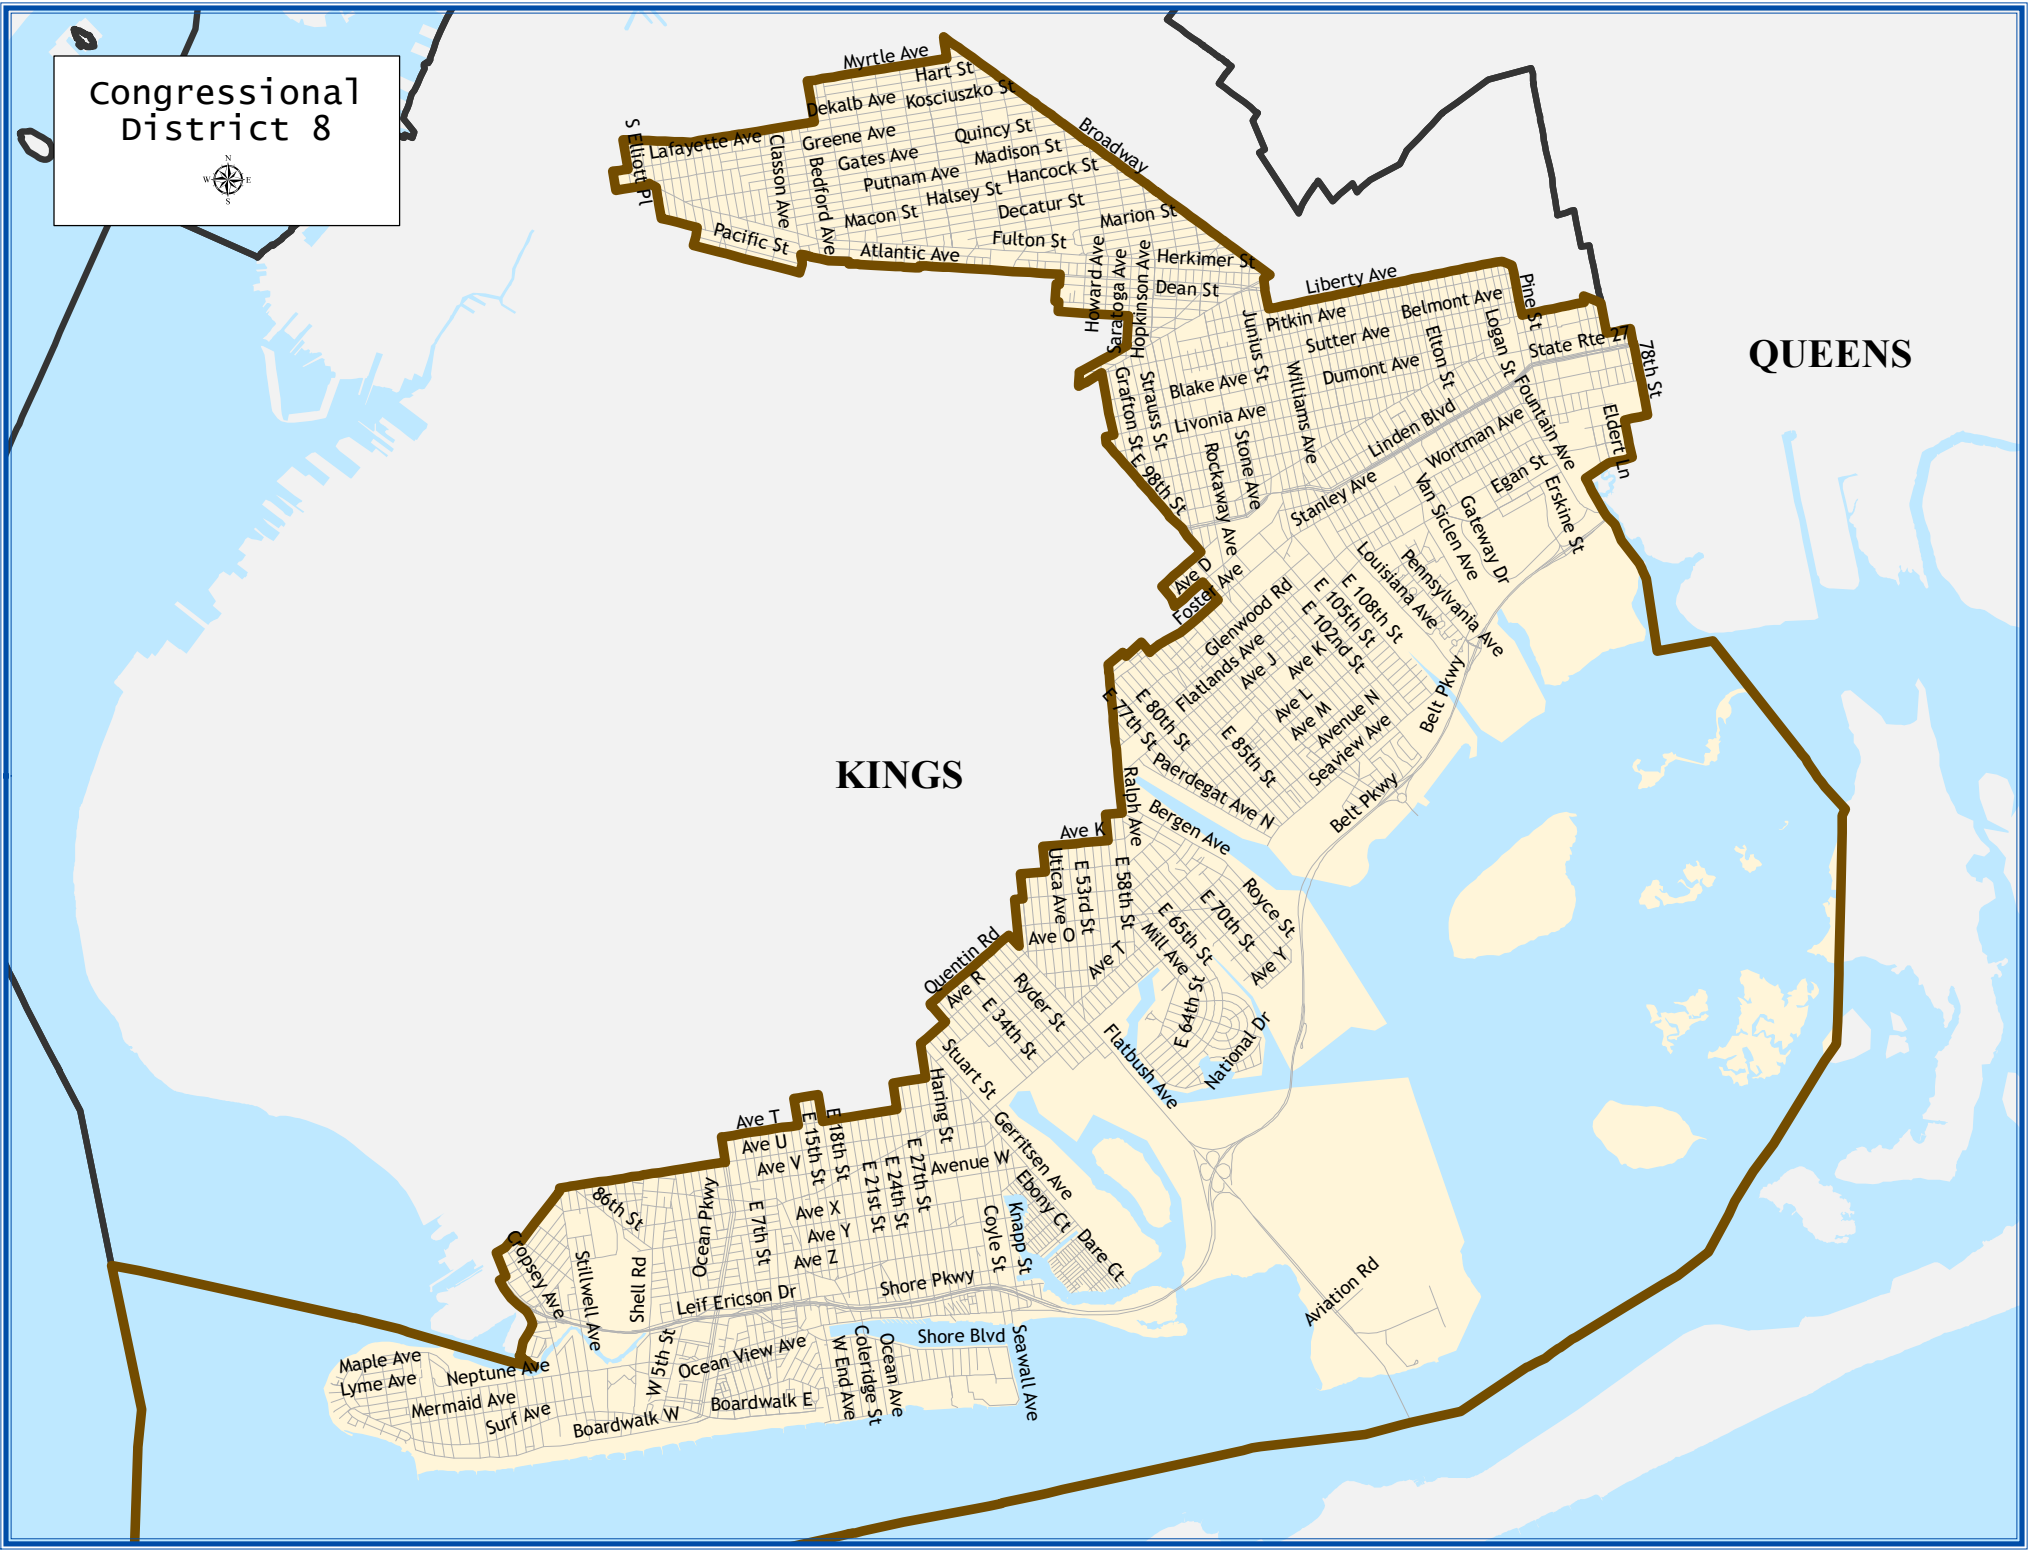

Congressional District 8

QUEENS

KINGS

Congressional District 8

Total population : 776,971

Deviation : 0

Deviation Percentage : 0.00

| | NH White | NH Black | Hispanic | NH Asian | NH AmInd | NH Hwn | NH Multi | NH Other |
|-----------------------|----------|----------|----------|----------|----------|--------|----------|----------|
| Total | 212,838 | 327,879 | 125,497 | 68,740 | 1,358 | 205 | 33,725 | 6,729 |
| % of Total | 27.39 | 42.20 | 16.15 | 8.85 | 0.17 | 0.03 | 4.34 | 0.87 |
| Total 18+ | 179,732 | 256,806 | 92,987 | 55,247 | 1,059 | 156 | 26,547 | 4,805 |
| % of 18+ | 29.11 | 41.60 | 15.06 | 8.95 | 0.17 | 0.03 | 4.30 | 0.78 |
| Department of Justice | | | | | | | | |
| | NH White | NH Black | Hispanic | NH Asian | NH AmInd | NH Hwn | NH Multi | NH Other |
| Total | 212,838 | 333,436 | 125,497 | 75,931 | 1,985 | 286 | 18,402 | 8,596 |
| % of Total | 27.39 | 42.91 | 16.15 | 9.77 | 0.26 | 0.04 | 2.37 | 1.11 |
| Total 18+ | 179,732 | 260,947 | 92,987 | 60,209 | 1,593 | 223 | 15,368 | 6,280 |
| % of 18+ | 29.11 | 42.27 | 15.06 | 9.75 | 0.26 | 0.04 | 2.49 | 1.02 |