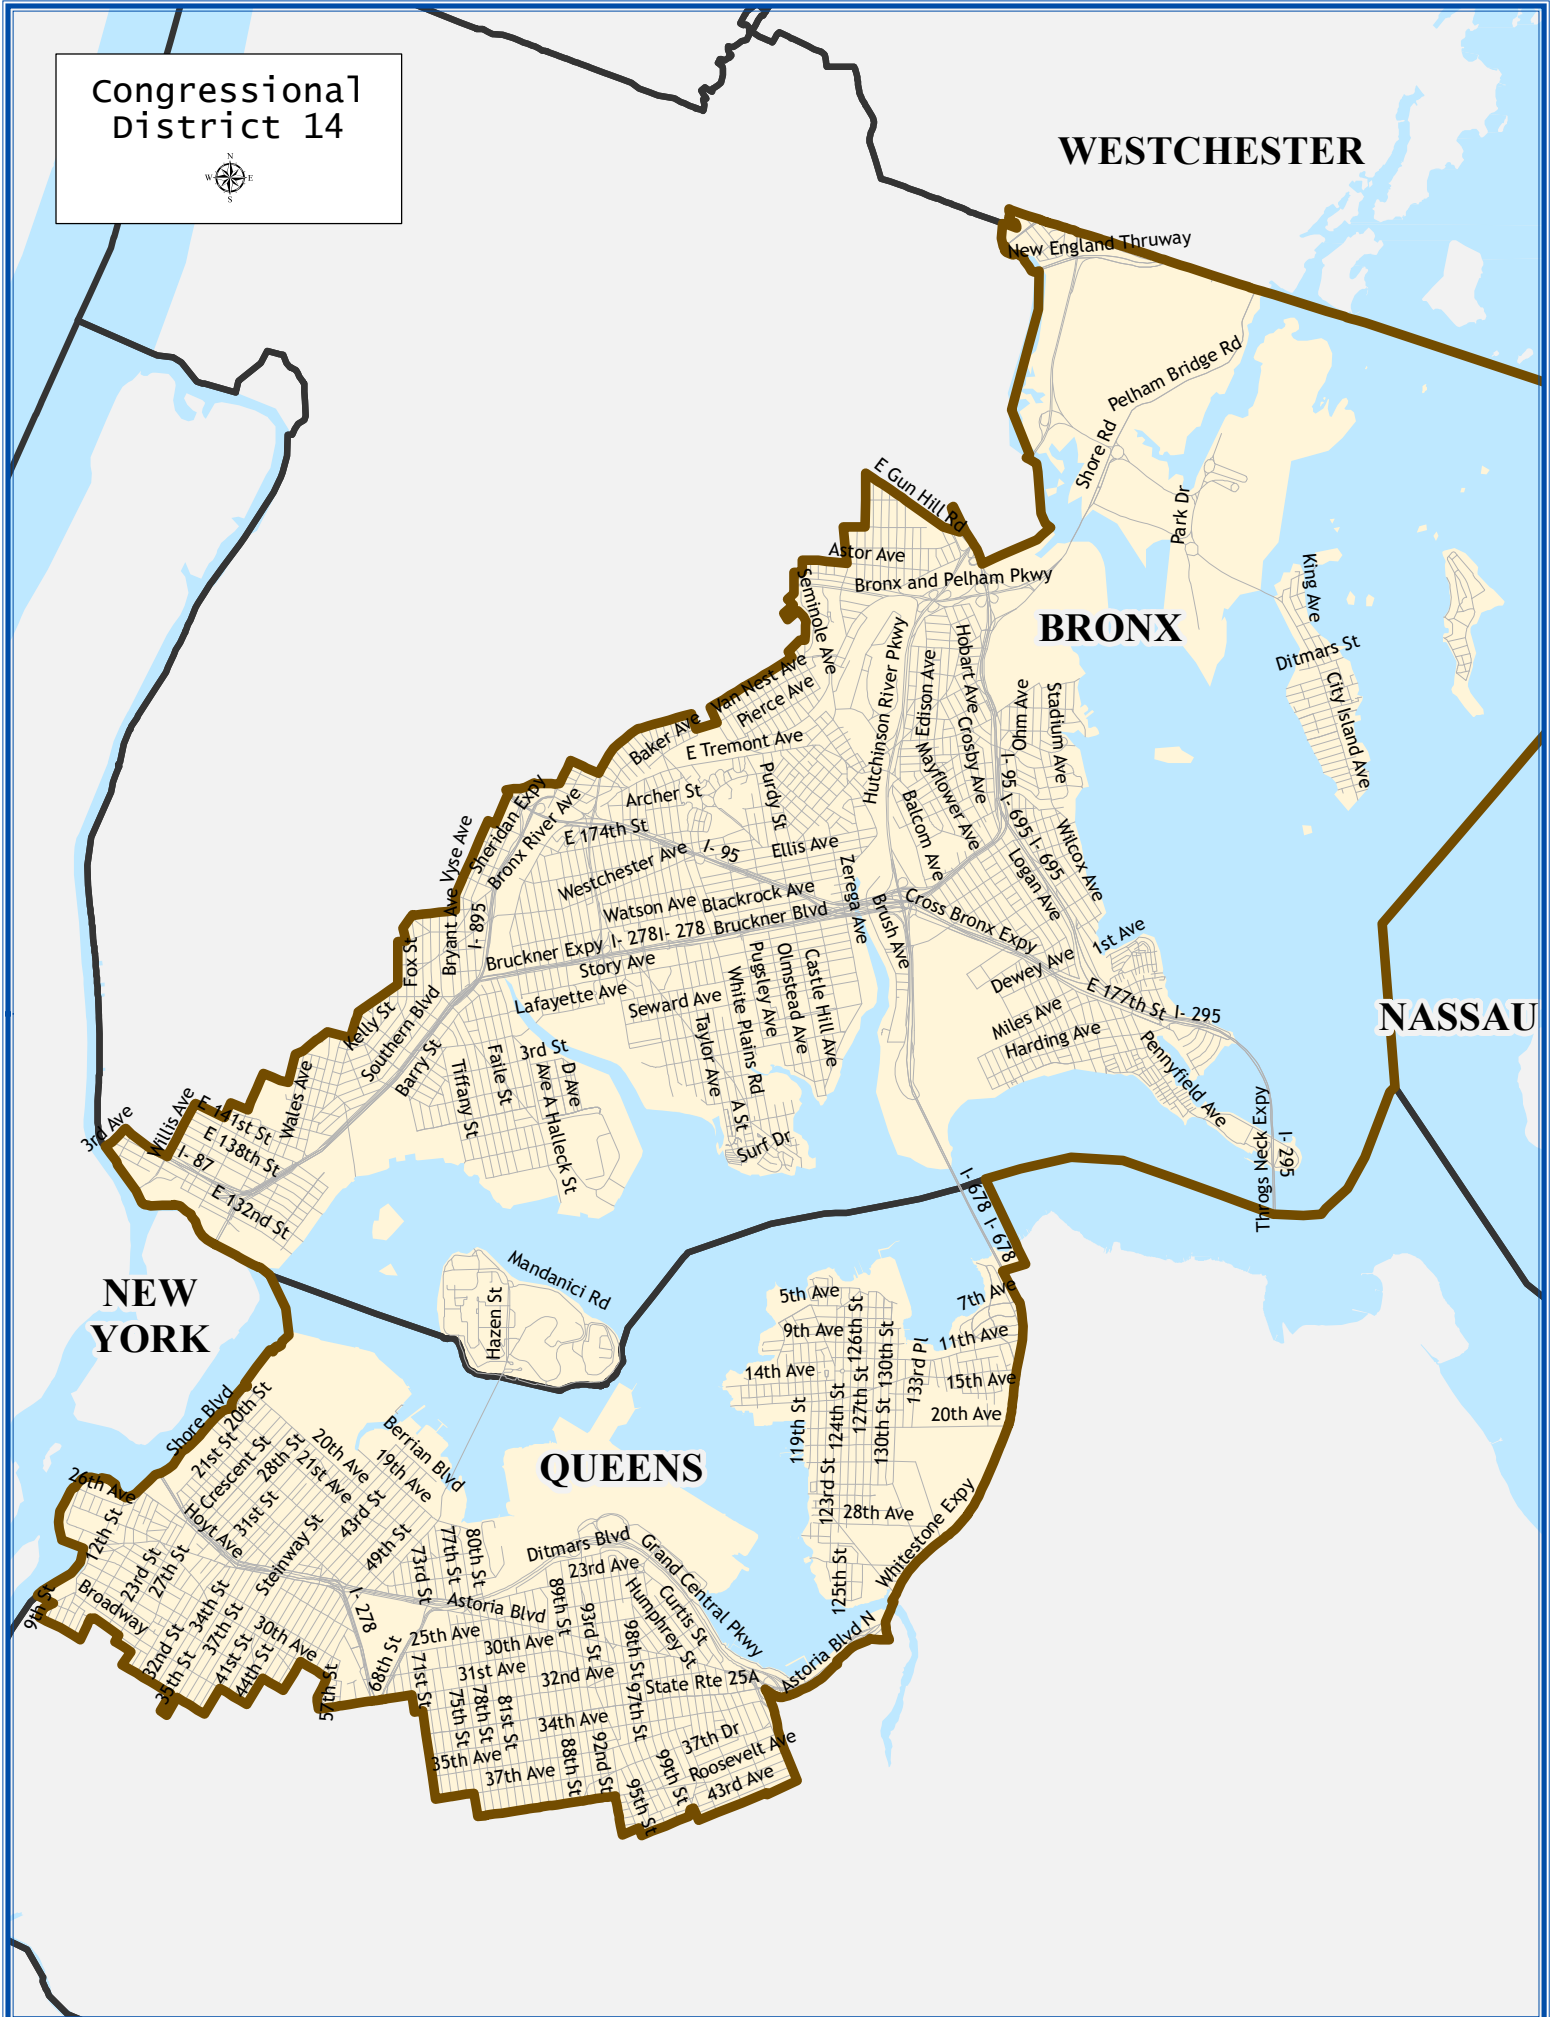

Congressional District 14

WESTCHESTER

BRONX

NASSAU

NEW YORK

QUEENS

Congressional District 14

Total population : 776,970

Deviation : -1

Deviation Percentage : -0.00

	NH White	NH Black	Hispanic	NH Asian	NH AmInd	NH Hwn	NH Multi	NH Other
Total	142,925	105,097	406,921	93,720	1,513	252	16,773	9,769
% of Total	18.40	13.53	52.37	12.06	0.19	0.03	2.16	1.26
Total 18+	124,593	82,157	308,929	75,387	1,088	181	12,369	7,058
% of 18+	20.37	13.43	50.50	12.32	0.18	0.03	2.02	1.15
Department of Justice								
	NH White	NH Black	Hispanic	NH Asian	NH AmInd	NH Hwn	NH Multi	NH Other
Total	142,925	108,157	406,921	97,194	2,108	302	6,805	12,558
% of Total	18.40	13.92	52.37	12.51	0.27	0.04	0.88	1.62
Total 18+	124,593	84,329	308,929	77,540	1,598	221	5,184	9,368
% of 18+	20.37	13.78	50.50	12.67	0.26	0.04	0.85	1.53