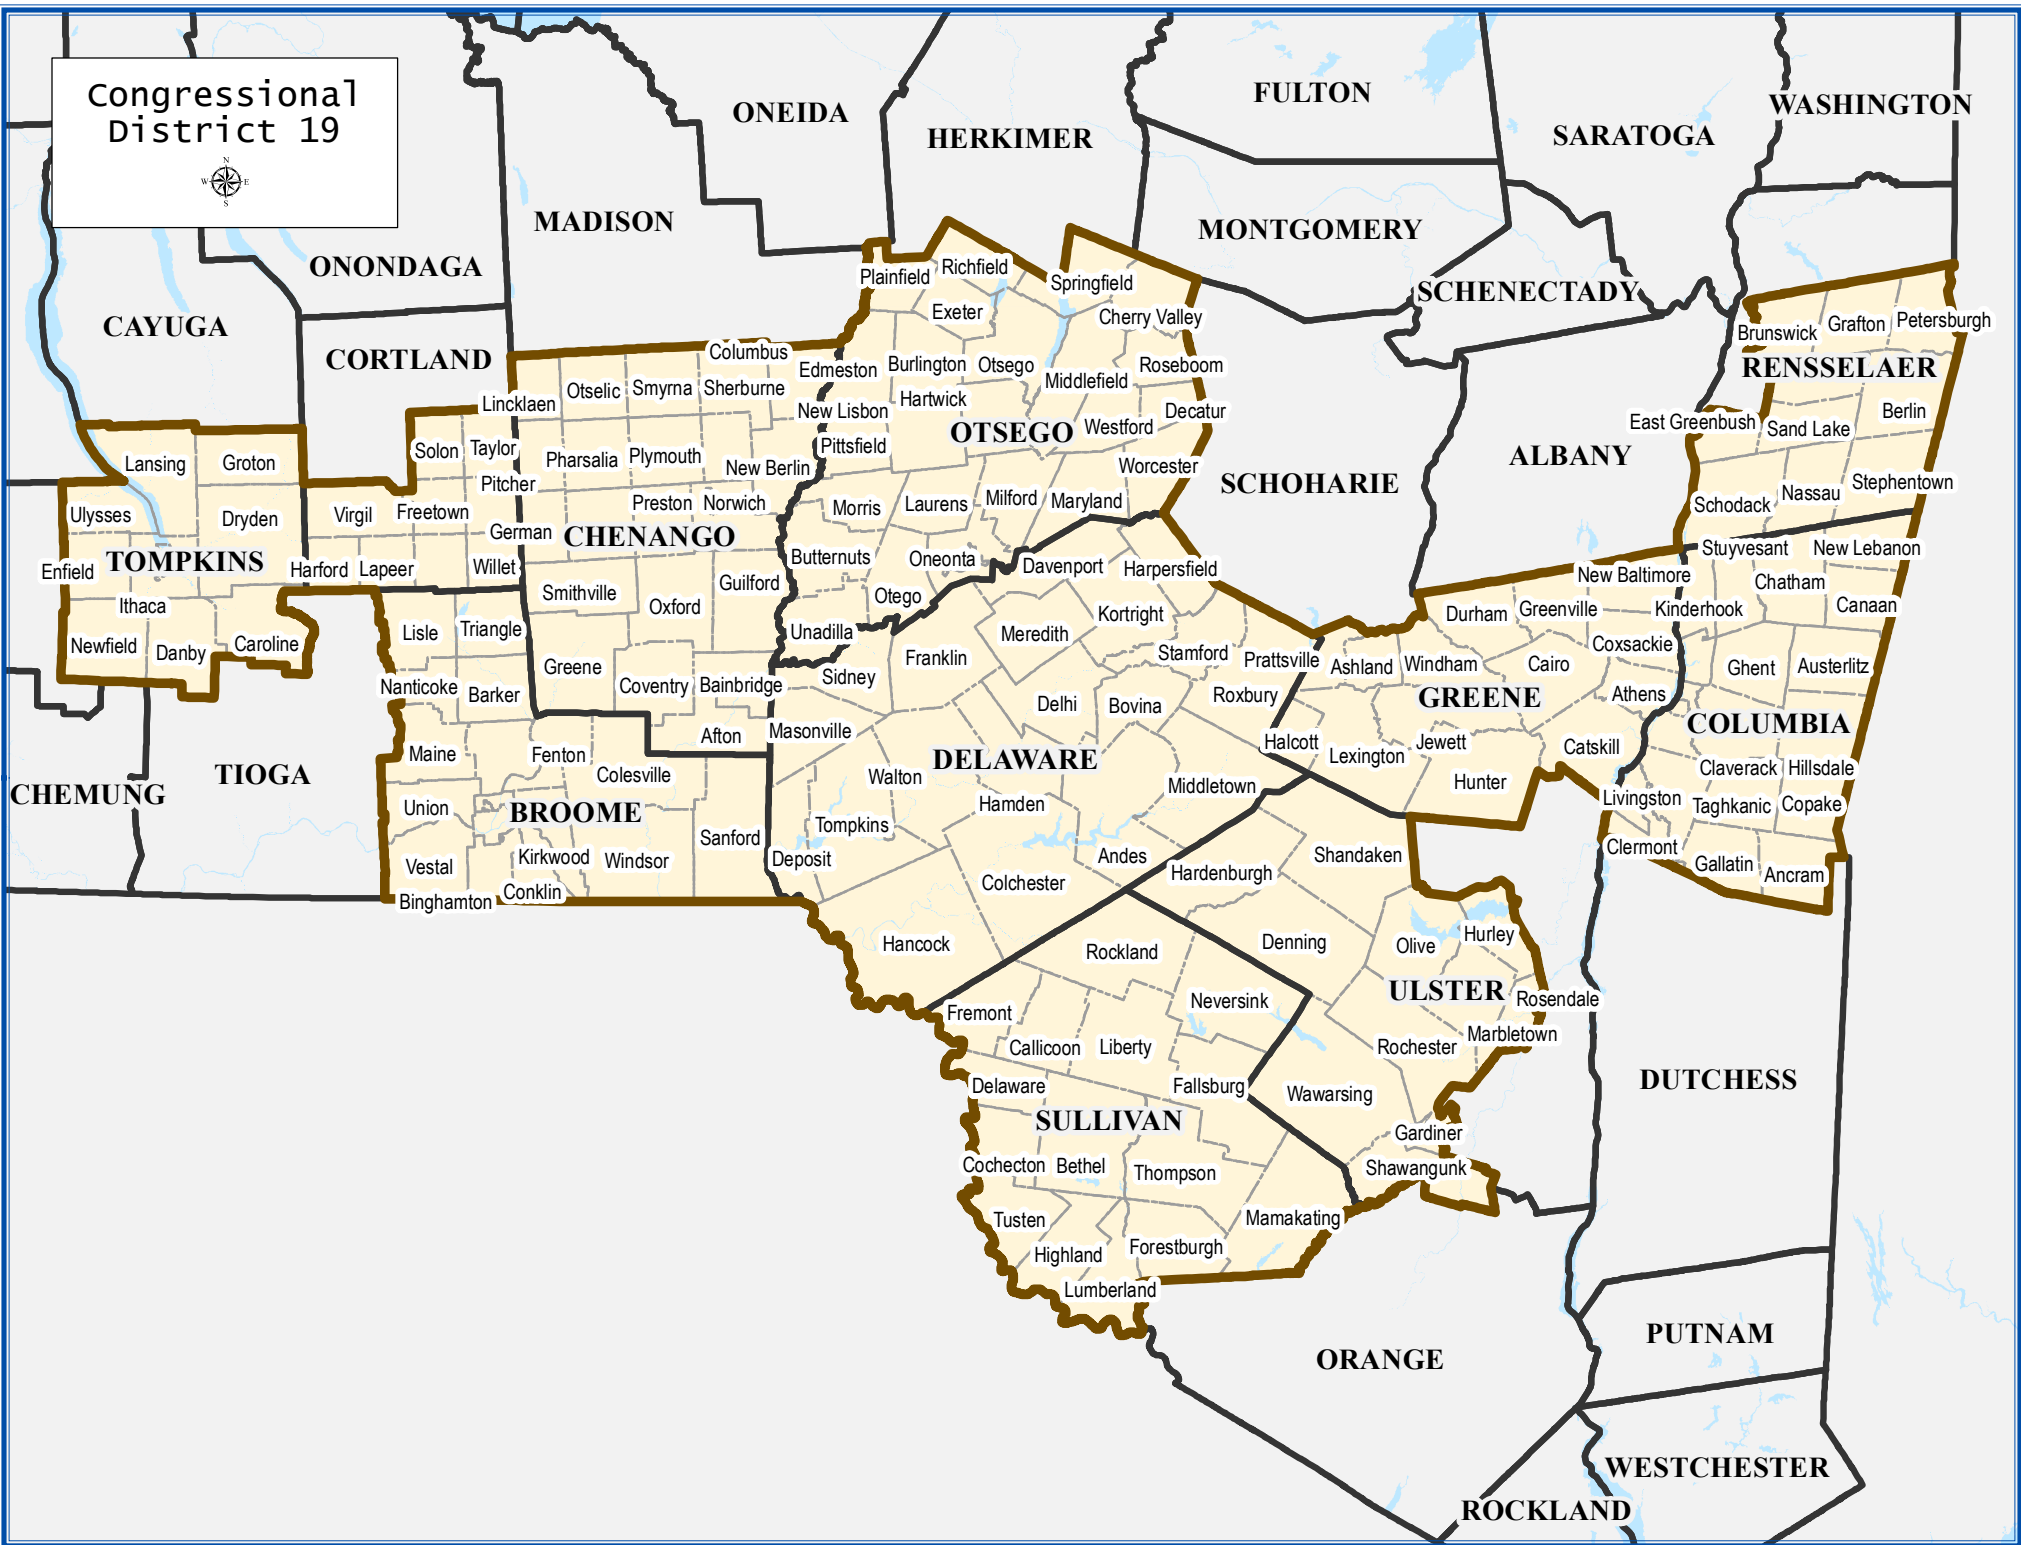

Congressional District 19

Congressional District 19

Total population : 776,971

Deviation : 0

Deviation Percentage : 0.00

	NH White	NH Black	Hispanic	NH Asian	NH AmInd	NH Hwn	NH Multi	NH Other
Total	620,742	33,367	52,718	27,296	1,567	178	37,346	3,757
% of Total	79.89	4.29	6.79	3.51	0.20	0.02	4.81	0.48
Total 18+	519,418	26,626	37,391	23,583	1,345	151	24,445	2,778
% of 18+	81.70	4.19	5.88	3.71	0.21	0.02	3.85	0.44
Department of Justice								
	NH White	NH Black	Hispanic	NH Asian	NH AmInd	NH Hwn	NH Multi	NH Other
Total	620,742	41,562	52,718	32,108	12,182	364	3,558	13,737
% of Total	79.89	5.35	6.79	4.13	1.57	0.05	0.46	1.77
Total 18+	519,418	30,188	37,391	26,393	9,641	266	2,297	10,143
% of 18+	81.70	4.75	5.88	4.15	1.52	0.04	0.36	1.60