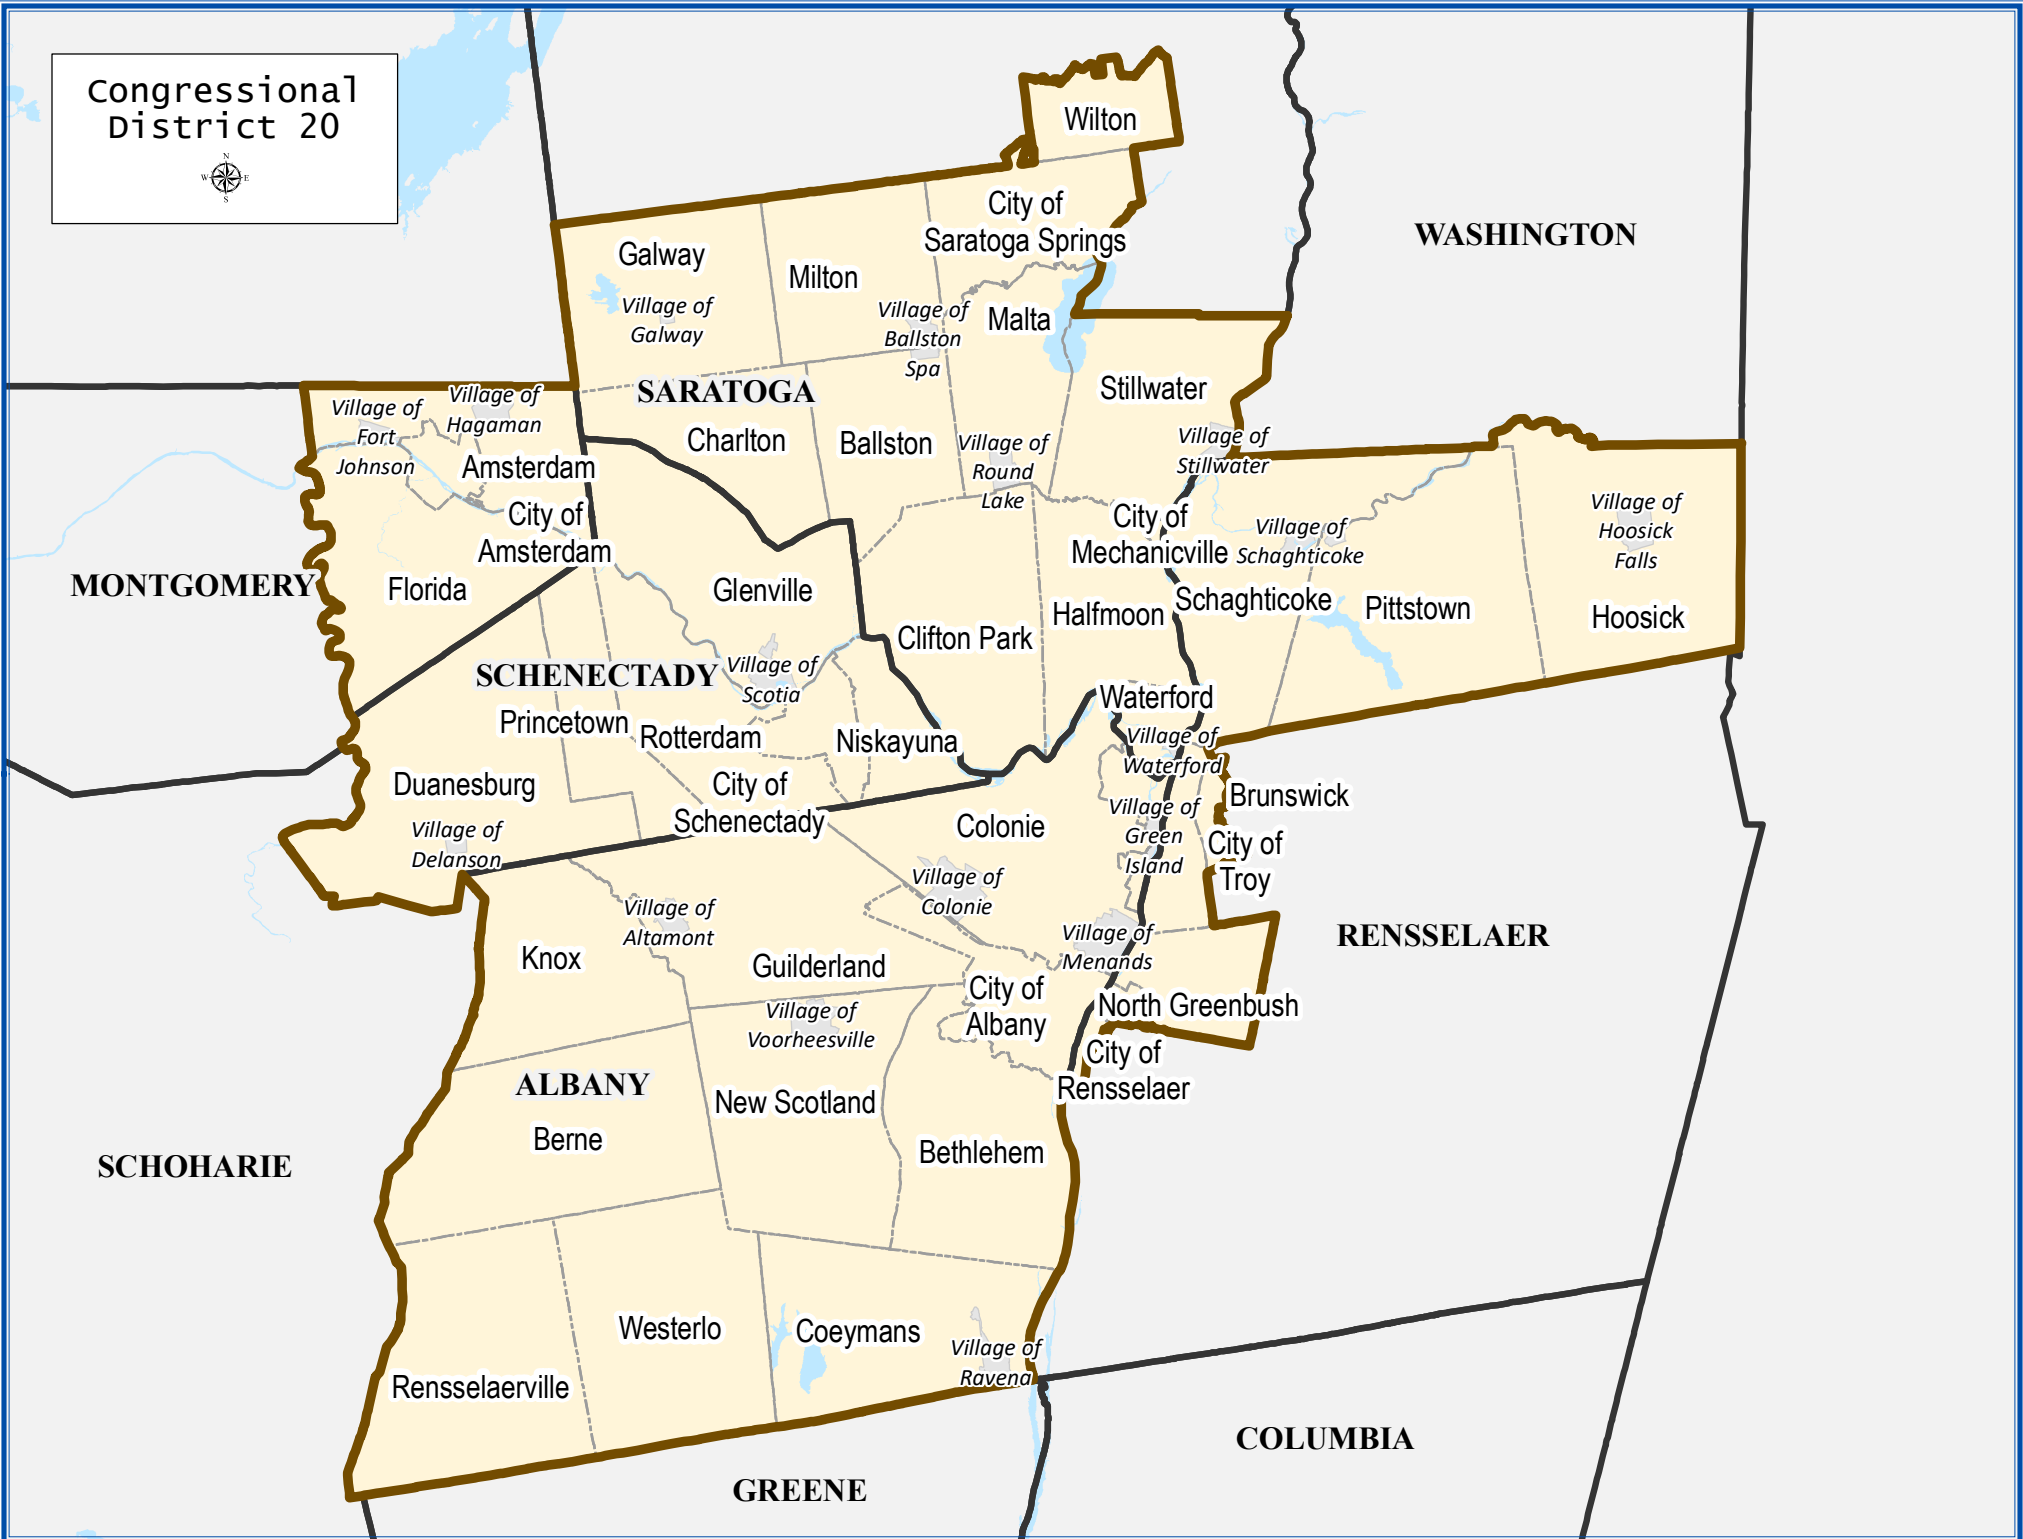

Congressional District 20

Congressional District 20

Total population : 776,971

Deviation : 0

Deviation Percentage : 0.00

	NH White	NH Black	Hispanic	NH Asian	NH AmInd	NH Hwn	NH Multi	NH Other
Total	555,447	71,462	55,304	44,297	1,896	358	40,618	7,589
% of Total	71.49	9.20	7.12	5.70	0.24	0.05	5.23	0.98
Total 18+	466,920	52,716	37,411	34,137	1,509	246	25,696	5,511
% of 18+	74.81	8.45	5.99	5.47	0.24	0.04	4.12	0.88
Department of Justice								
	NH White	NH Black	Hispanic	NH Asian	NH AmInd	NH Hwn	NH Multi	NH Other
Total	555,447	81,892	55,304	50,145	10,505	545	7,194	15,939
% of Total	71.49	10.54	7.12	6.45	1.35	0.07	0.93	2.05
Total 18+	466,920	57,412	37,411	37,266	8,191	363	4,977	11,606
% of 18+	74.81	9.20	5.99	5.97	1.31	0.06	0.80	1.86