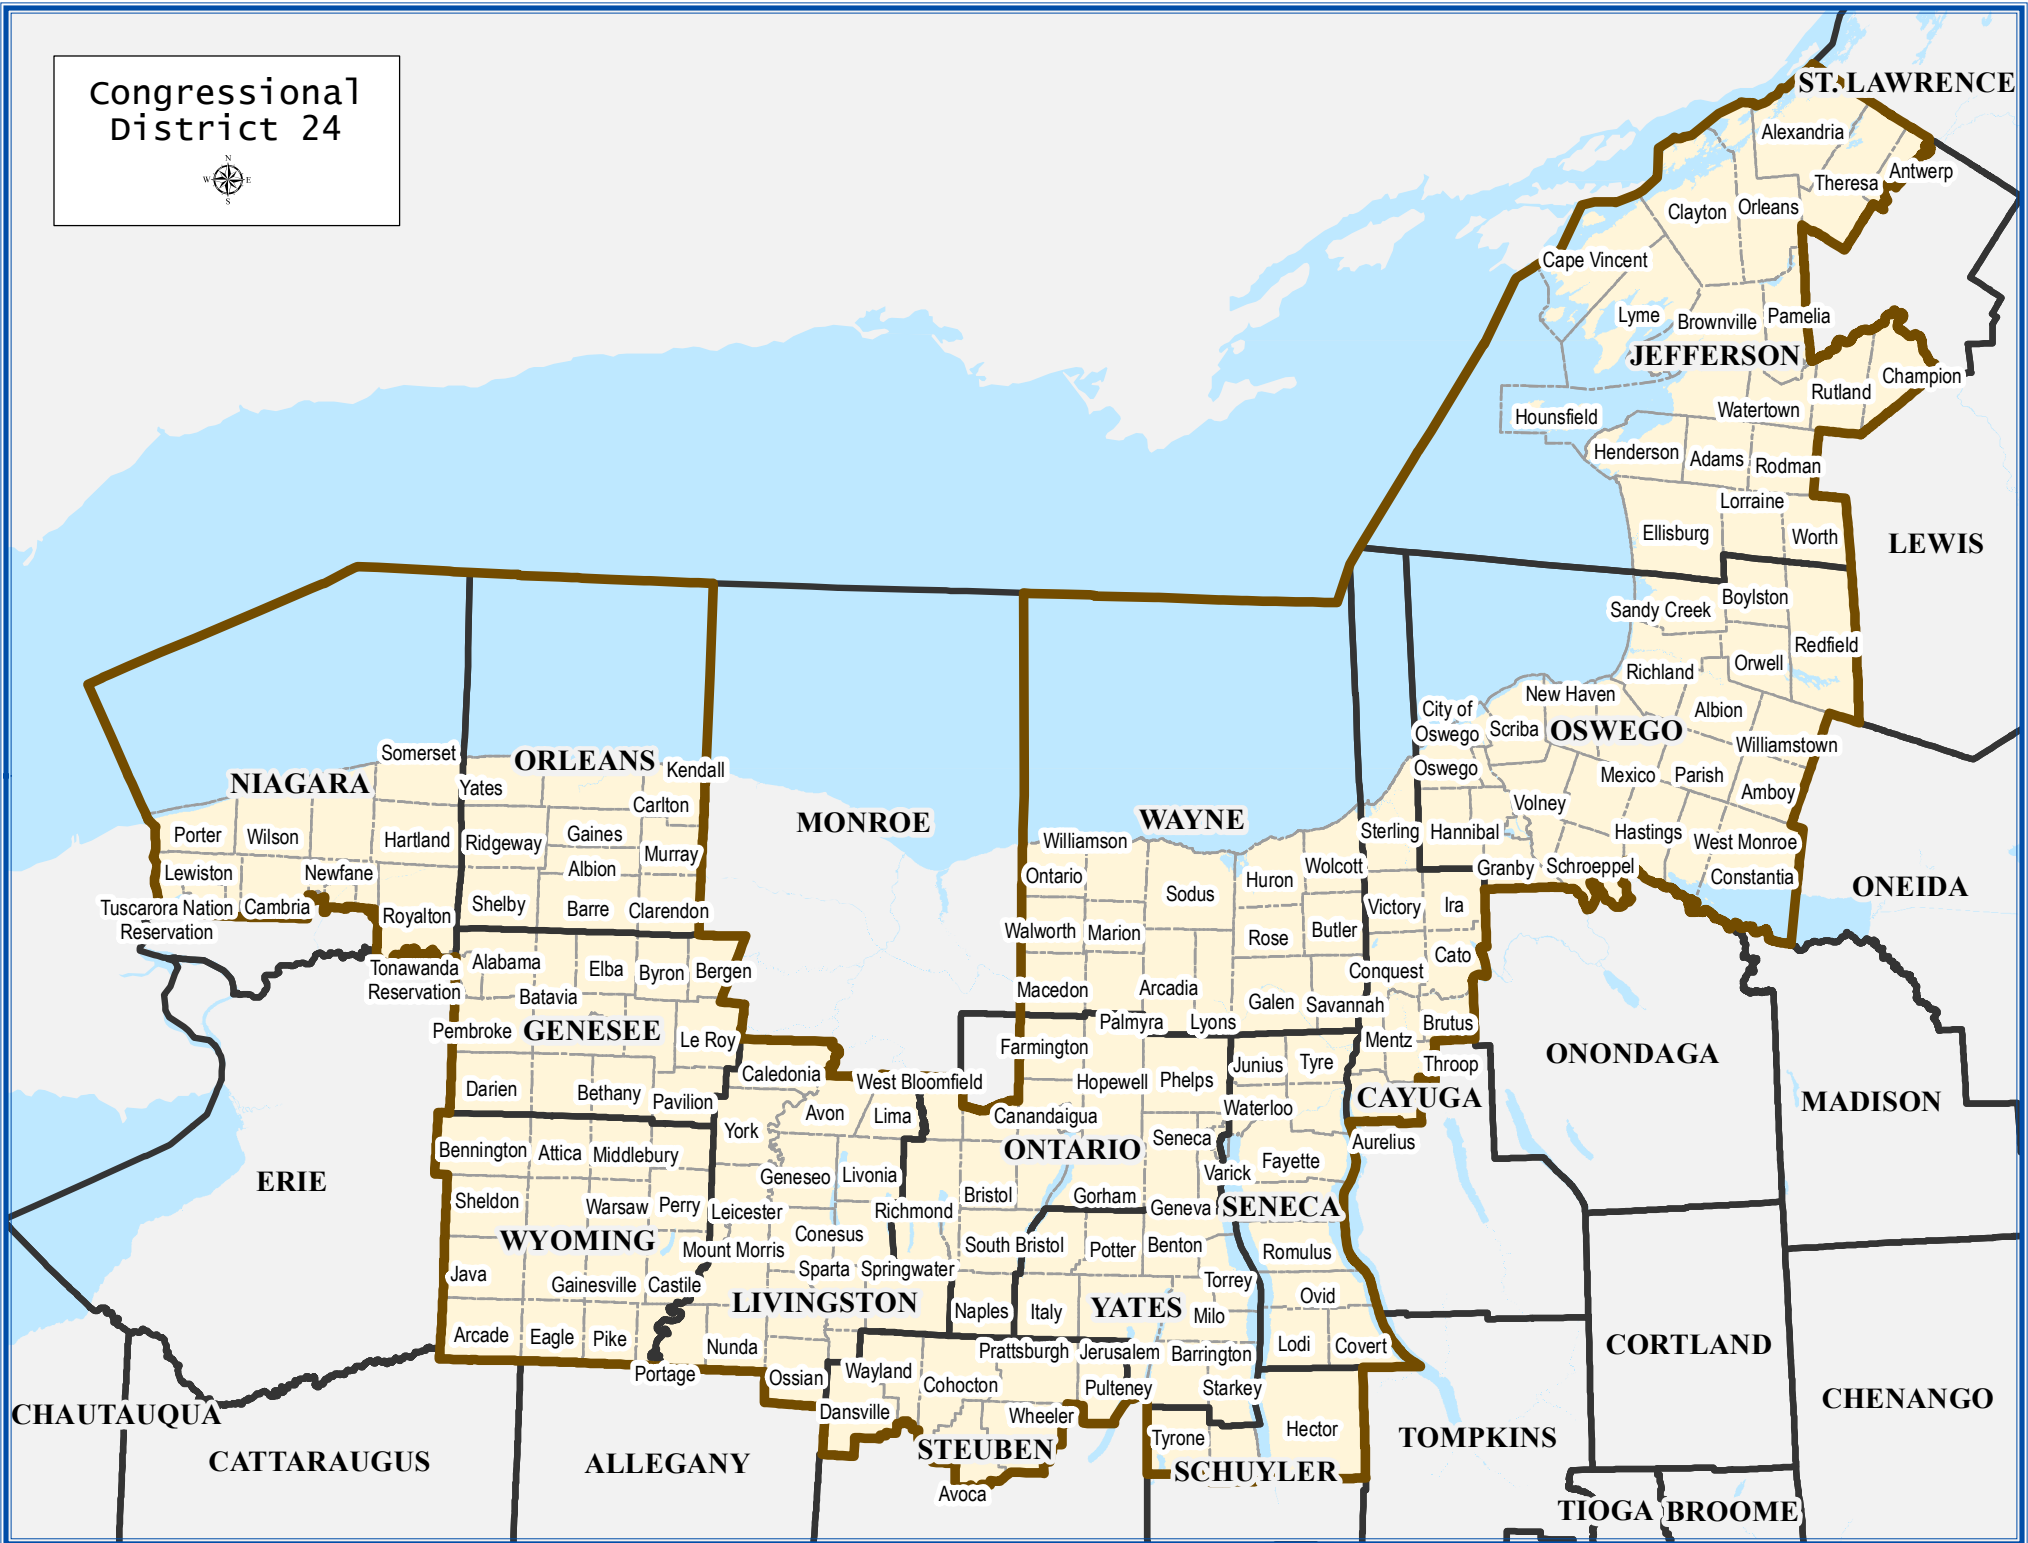

Congressional District 24

## Congressional District 24

Total population : 776,971

Deviation : 0

Deviation Percentage : 0.00

|                       | NH White | NH Black | Hispanic | NH Asian | NH AmInd | NH Hwn | NH Multi | NH Other |
|-----------------------|----------|----------|----------|----------|----------|--------|----------|----------|
| Total                 | 681,306  | 19,075   | 32,163   | 5,753    | 3,171    | 209    | 32,902   | 2,392    |
| % of Total            | 87.69    | 2.46     | 4.14     | 0.74     | 0.41     | 0.03   | 4.23     | 0.31     |
| Total 18+             | 551,907  | 15,766   | 21,392   | 4,729    | 2,629    | 143    | 20,810   | 1,747    |
| % of 18+              | 89.14    | 2.55     | 3.46     | 0.76     | 0.42     | 0.02   | 3.36     | 0.28     |
| Department of Justice |          |          |          |          |          |        |          |          |
|                       | NH White | NH Black | Hispanic | NH Asian | NH AmInd | NH Hwn | NH Multi | NH Other |
| Total                 | 681,306  | 26,346   | 32,163   | 8,256    | 15,290   | 412    | 2,003    | 11,195   |
| % of Total            | 87.69    | 3.39     | 4.14     | 1.06     | 1.97     | 0.05   | 0.26     | 1.44     |
| Total 18+             | 551,907  | 18,396   | 21,392   | 5,978    | 11,702   | 290    | 1,235    | 8,223    |
| % of 18+              | 89.14    | 2.97     | 3.46     | 0.97     | 1.89     | 0.05   | 0.20     | 1.33     |