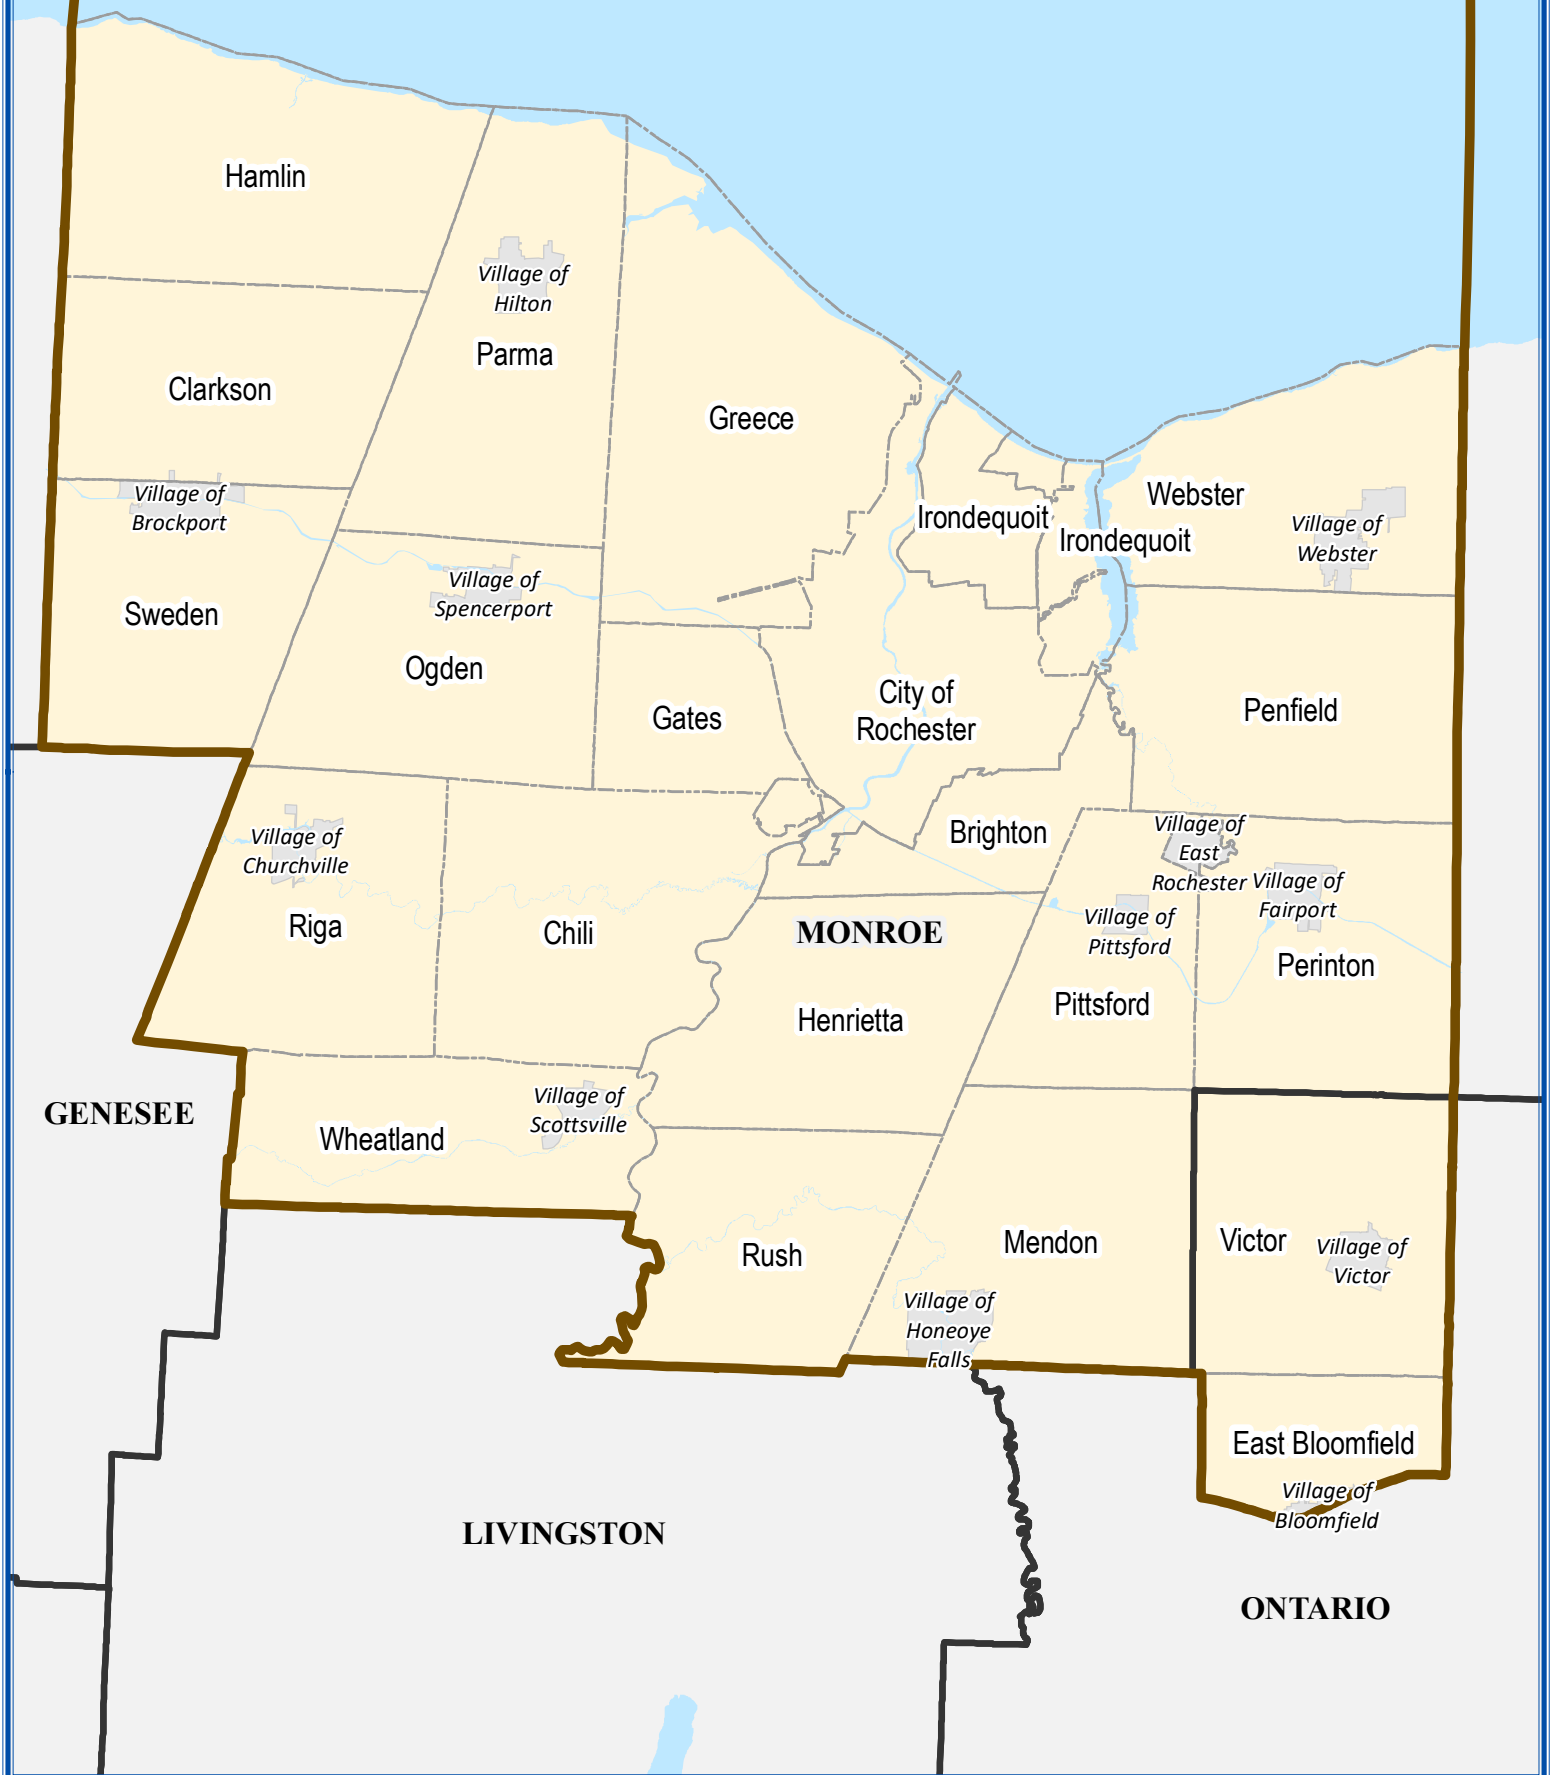

Congressional District 25

GENESEE

LIVINGSTON

MONROE

ONTARIO

Congressional District 25

Total population : 776,971

Deviation : 0

Deviation Percentage : 0.00

	NH White	NH Black	Hispanic	NH Asian	NH AmInd	NH Hwn	NH Multi	NH Other
Total	521,860	112,877	73,263	32,725	1,358	182	31,684	3,022
% of Total	67.17	14.53	9.43	4.21	0.17	0.02	4.08	0.39
Total 18+	437,969	82,929	48,822	26,478	1,164	155	19,088	2,203
% of 18+	70.78	13.40	7.89	4.28	0.19	0.03	3.08	0.36
Department of Justice								
	NH White	NH Black	Hispanic	NH Asian	NH AmInd	NH Hwn	NH Multi	NH Other
Total	521,860	122,282	73,263	38,330	7,174	325	4,277	9,460
% of Total	67.17	15.74	9.43	4.93	0.92	0.04	0.55	1.22
Total 18+	437,969	87,309	48,822	29,259	5,564	246	2,734	6,905
% of 18+	70.78	14.11	7.89	4.73	0.90	0.04	0.44	1.12