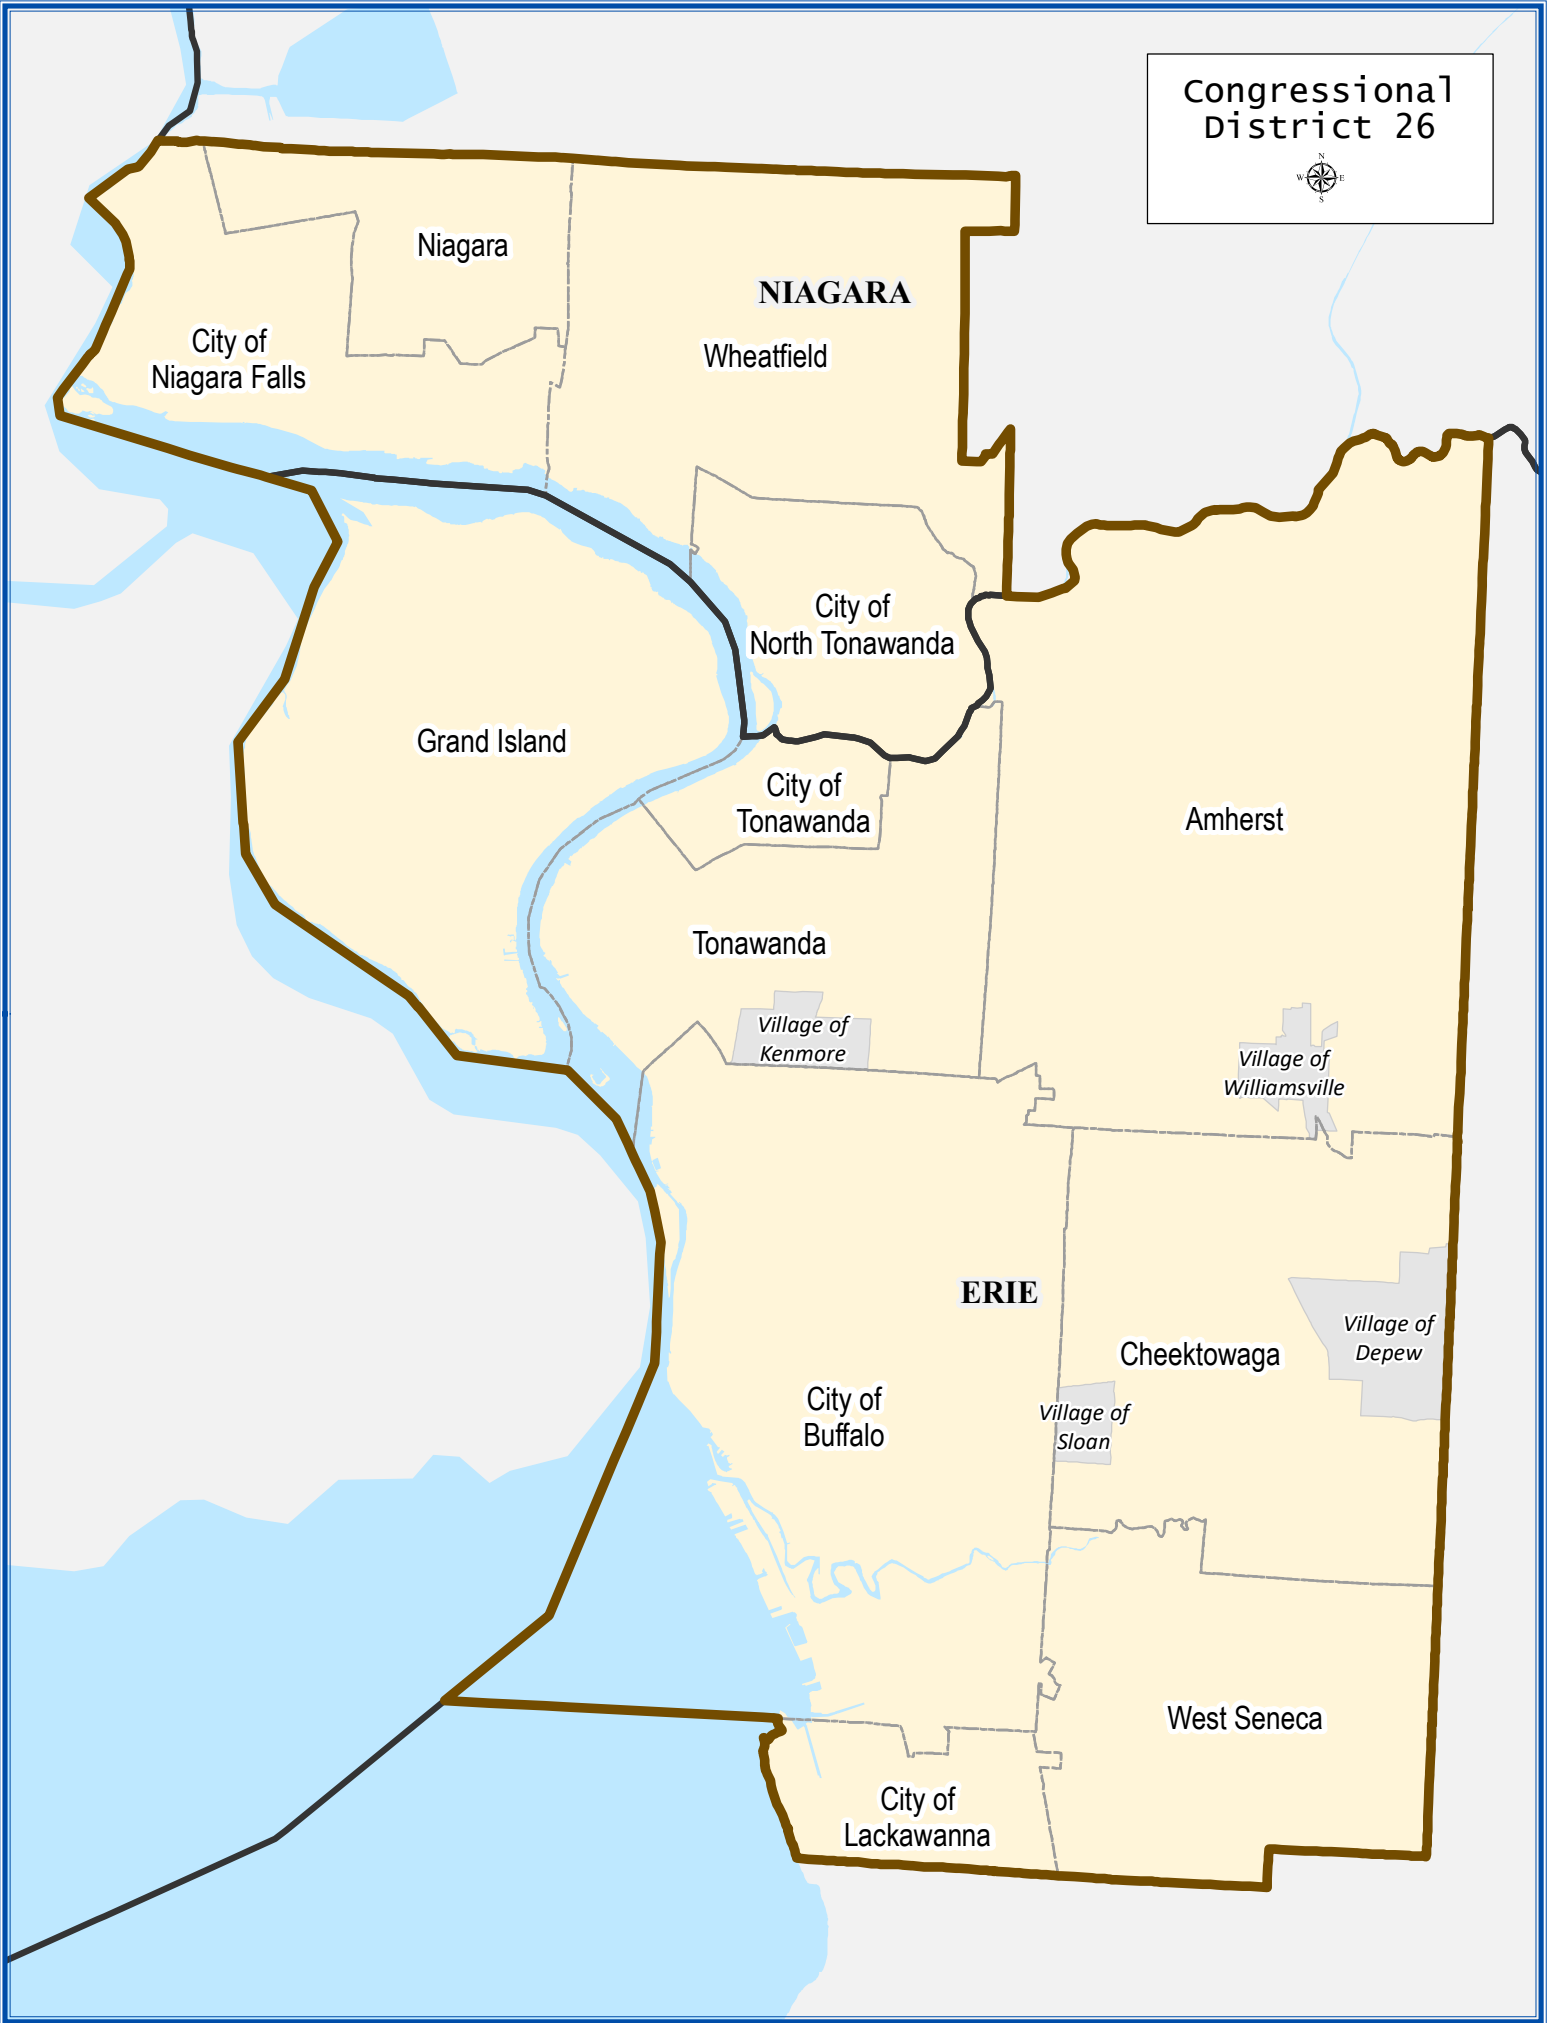

Congressional  
District 26

## Congressional District 26

Total population : 776,971

Deviation : 0

Deviation Percentage : 0.00

	NH White	NH Black	Hispanic	NH Asian	NH AmInd	NH Hwn	NH Multi	NH Other
Total	501,202	138,748	56,553	44,211	3,472	188	29,588	3,009
% of Total	64.51	17.86	7.28	5.69	0.45	0.02	3.81	0.39
Total 18+	424,275	102,026	37,489	32,930	2,826	142	17,275	2,058
% of 18+	68.54	16.48	6.06	5.32	0.46	0.02	2.79	0.33
Department of Justice								
	NH White	NH Black	Hispanic	NH Asian	NH AmInd	NH Hwn	NH Multi	NH Other
Total	501,202	149,055	56,553	48,813	9,168	327	4,525	7,328
% of Total	64.51	19.18	7.28	6.28	1.18	0.04	0.58	0.94
Total 18+	424,275	106,585	37,489	35,503	6,839	231	2,857	5,242
% of 18+	68.54	17.22	6.06	5.74	1.10	0.04	0.46	0.85