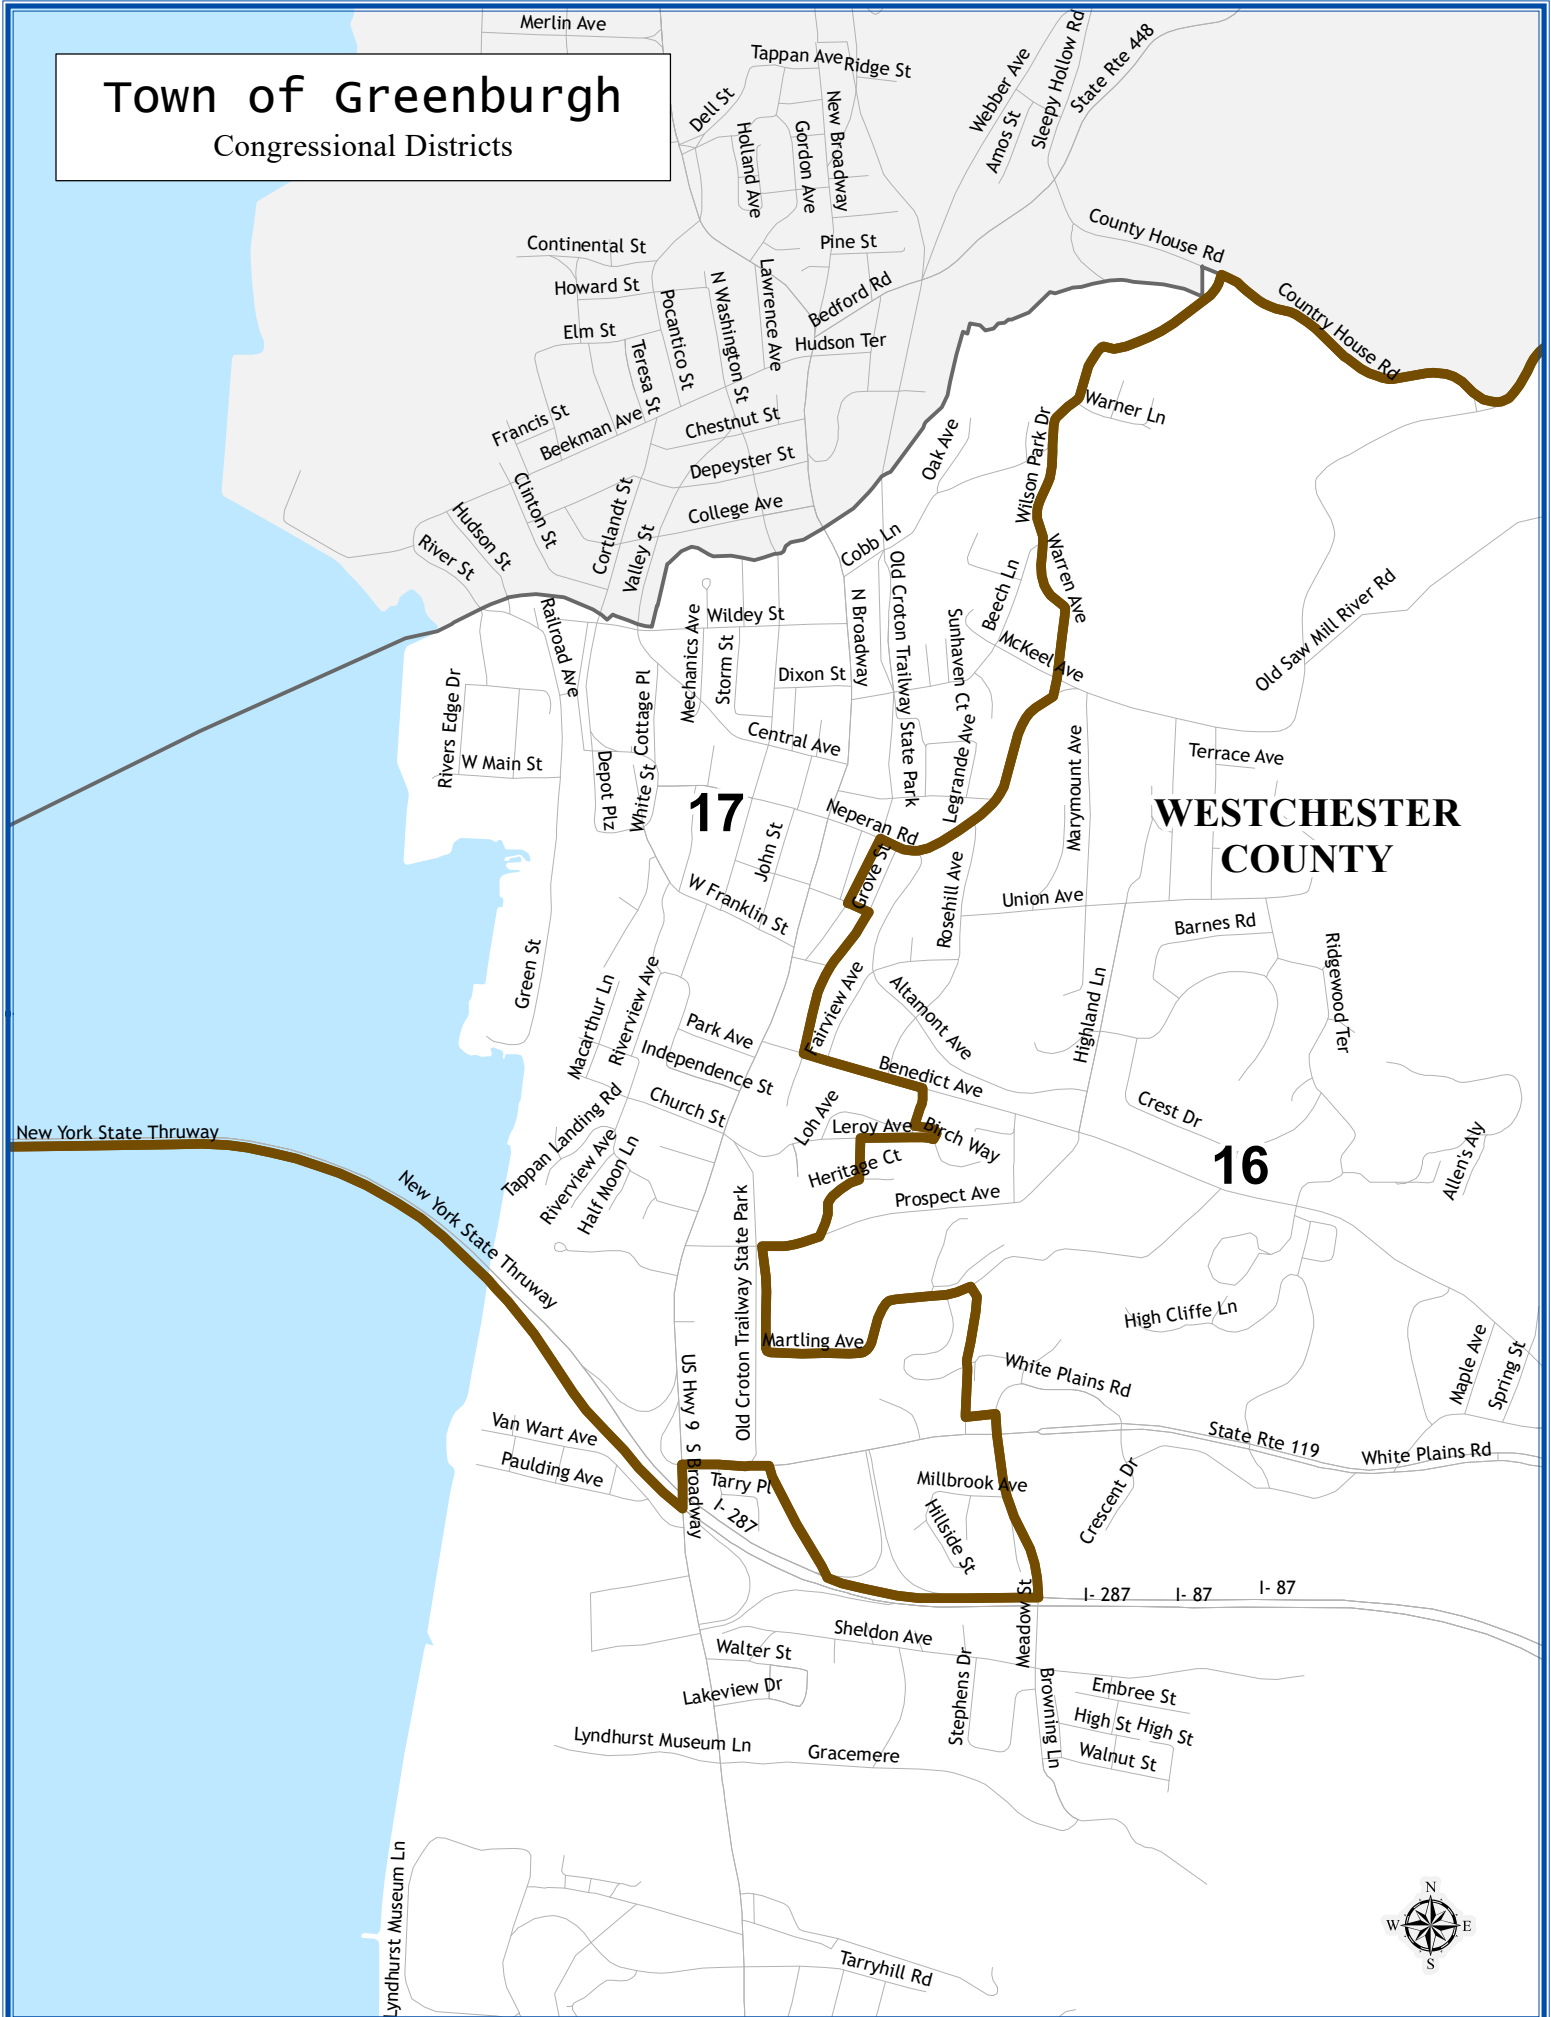

Town of Greenburgh

Congressional Districts

WESTCHESTER COUNTY

17

16