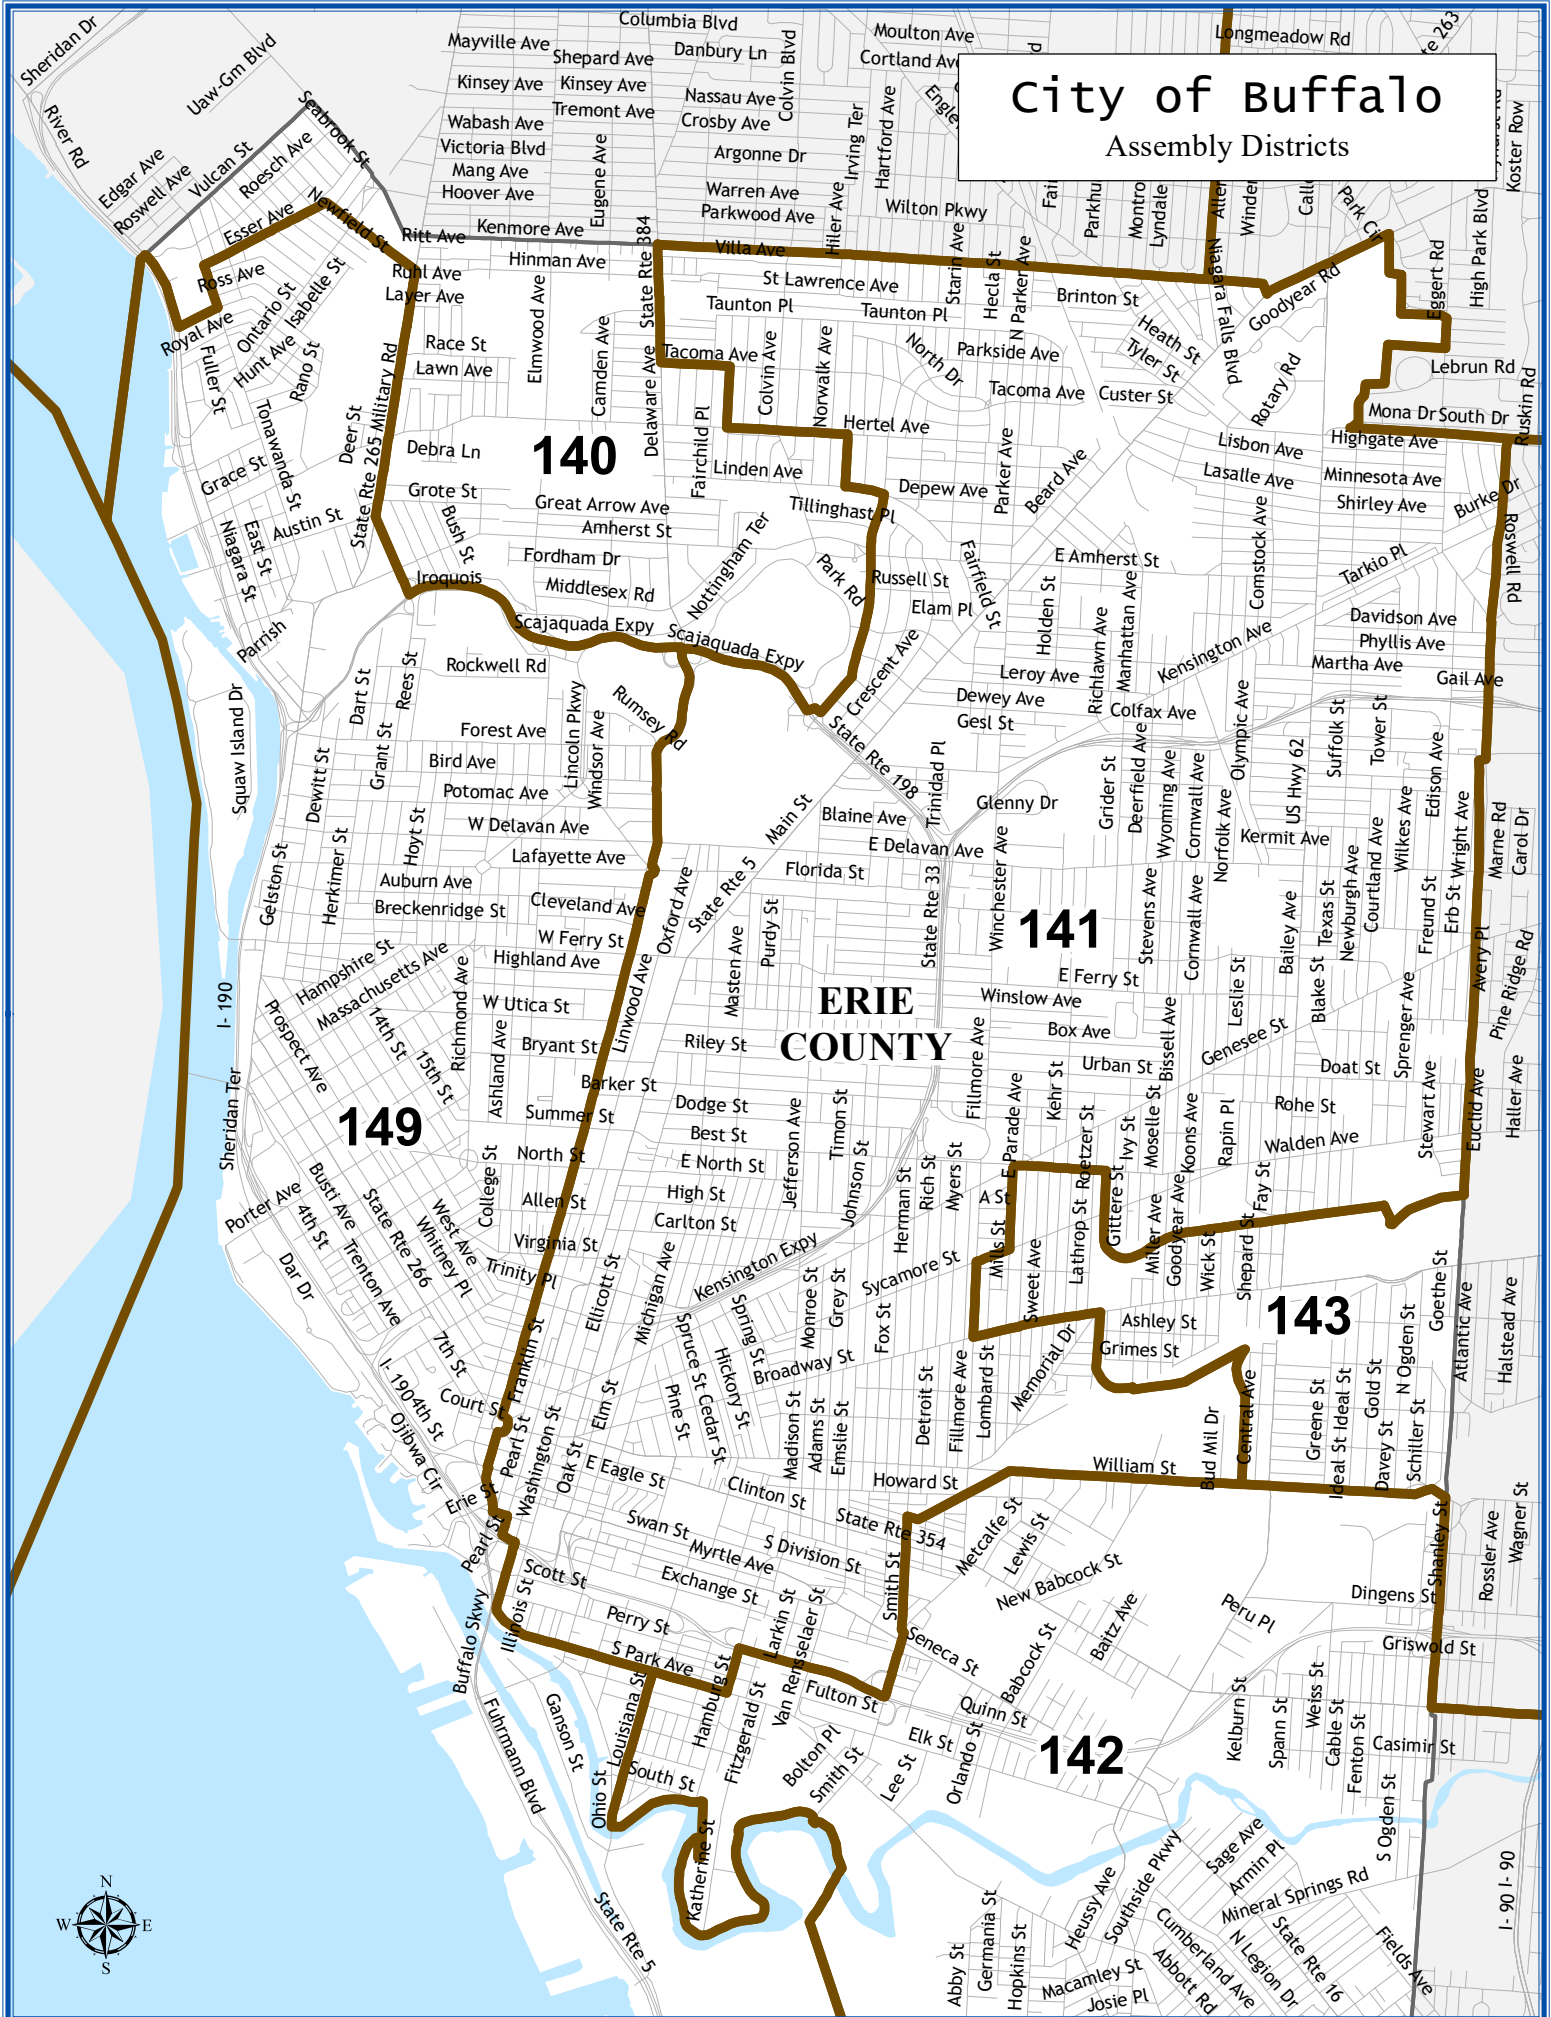

City of Buffalo

Assembly Districts

ERIE COUNTY

140

141

149

143

142