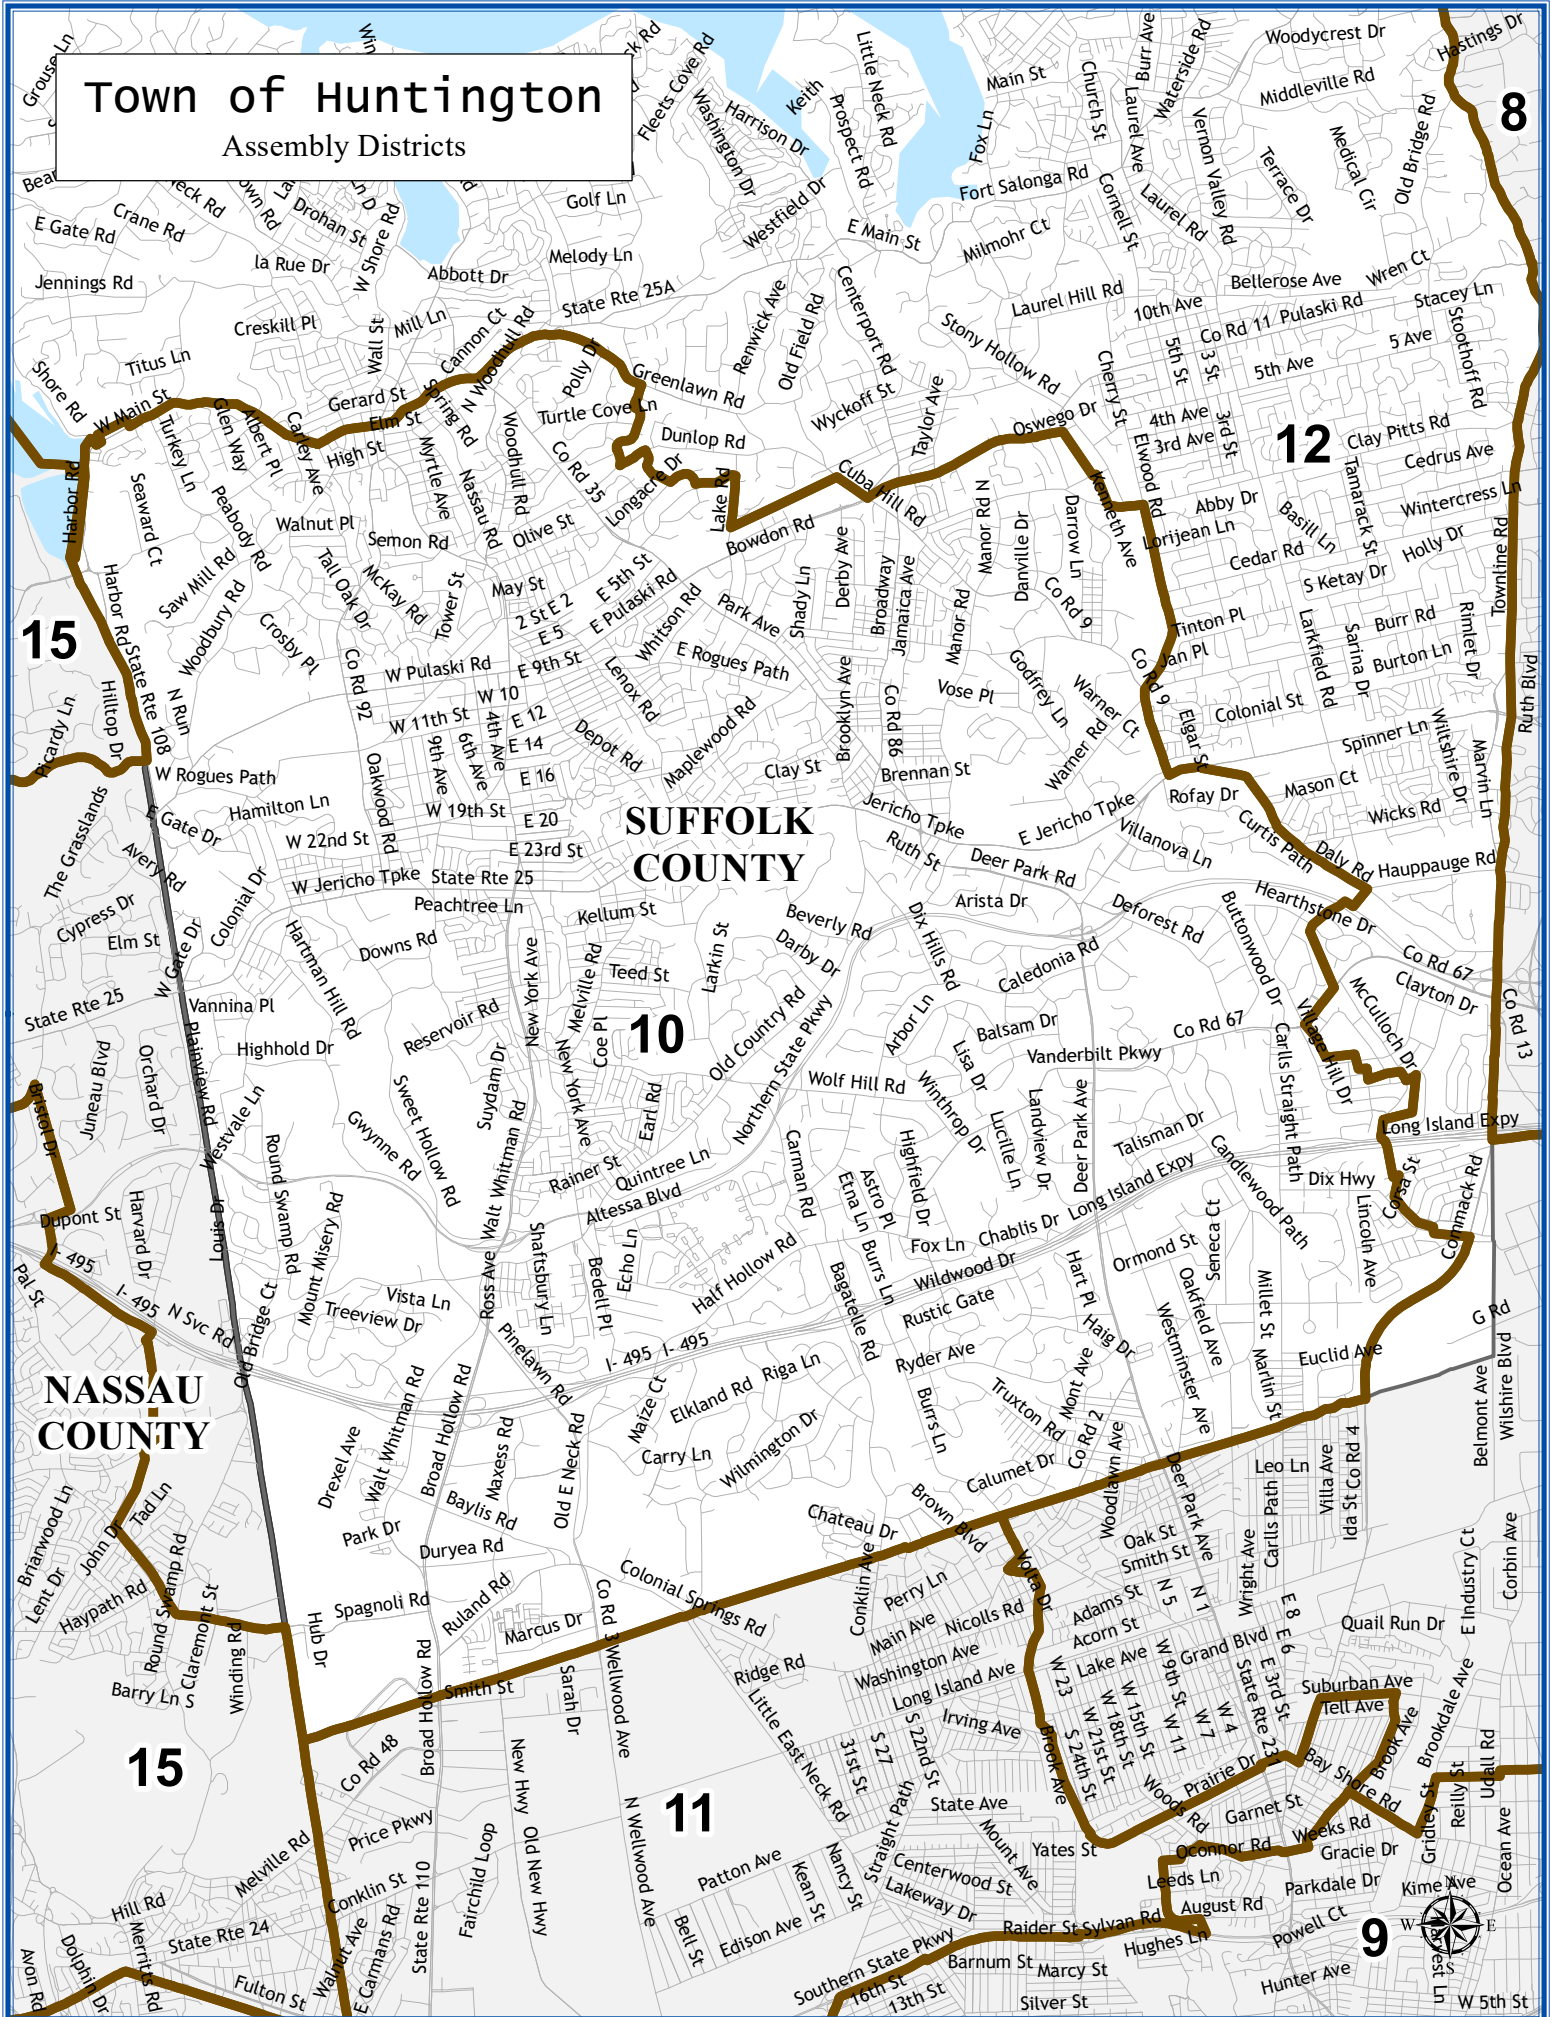

# Town of Huntington

Assembly Districts

**SUFFOLK COUNTY**

**NASSAU COUNTY**

8

15

12

10