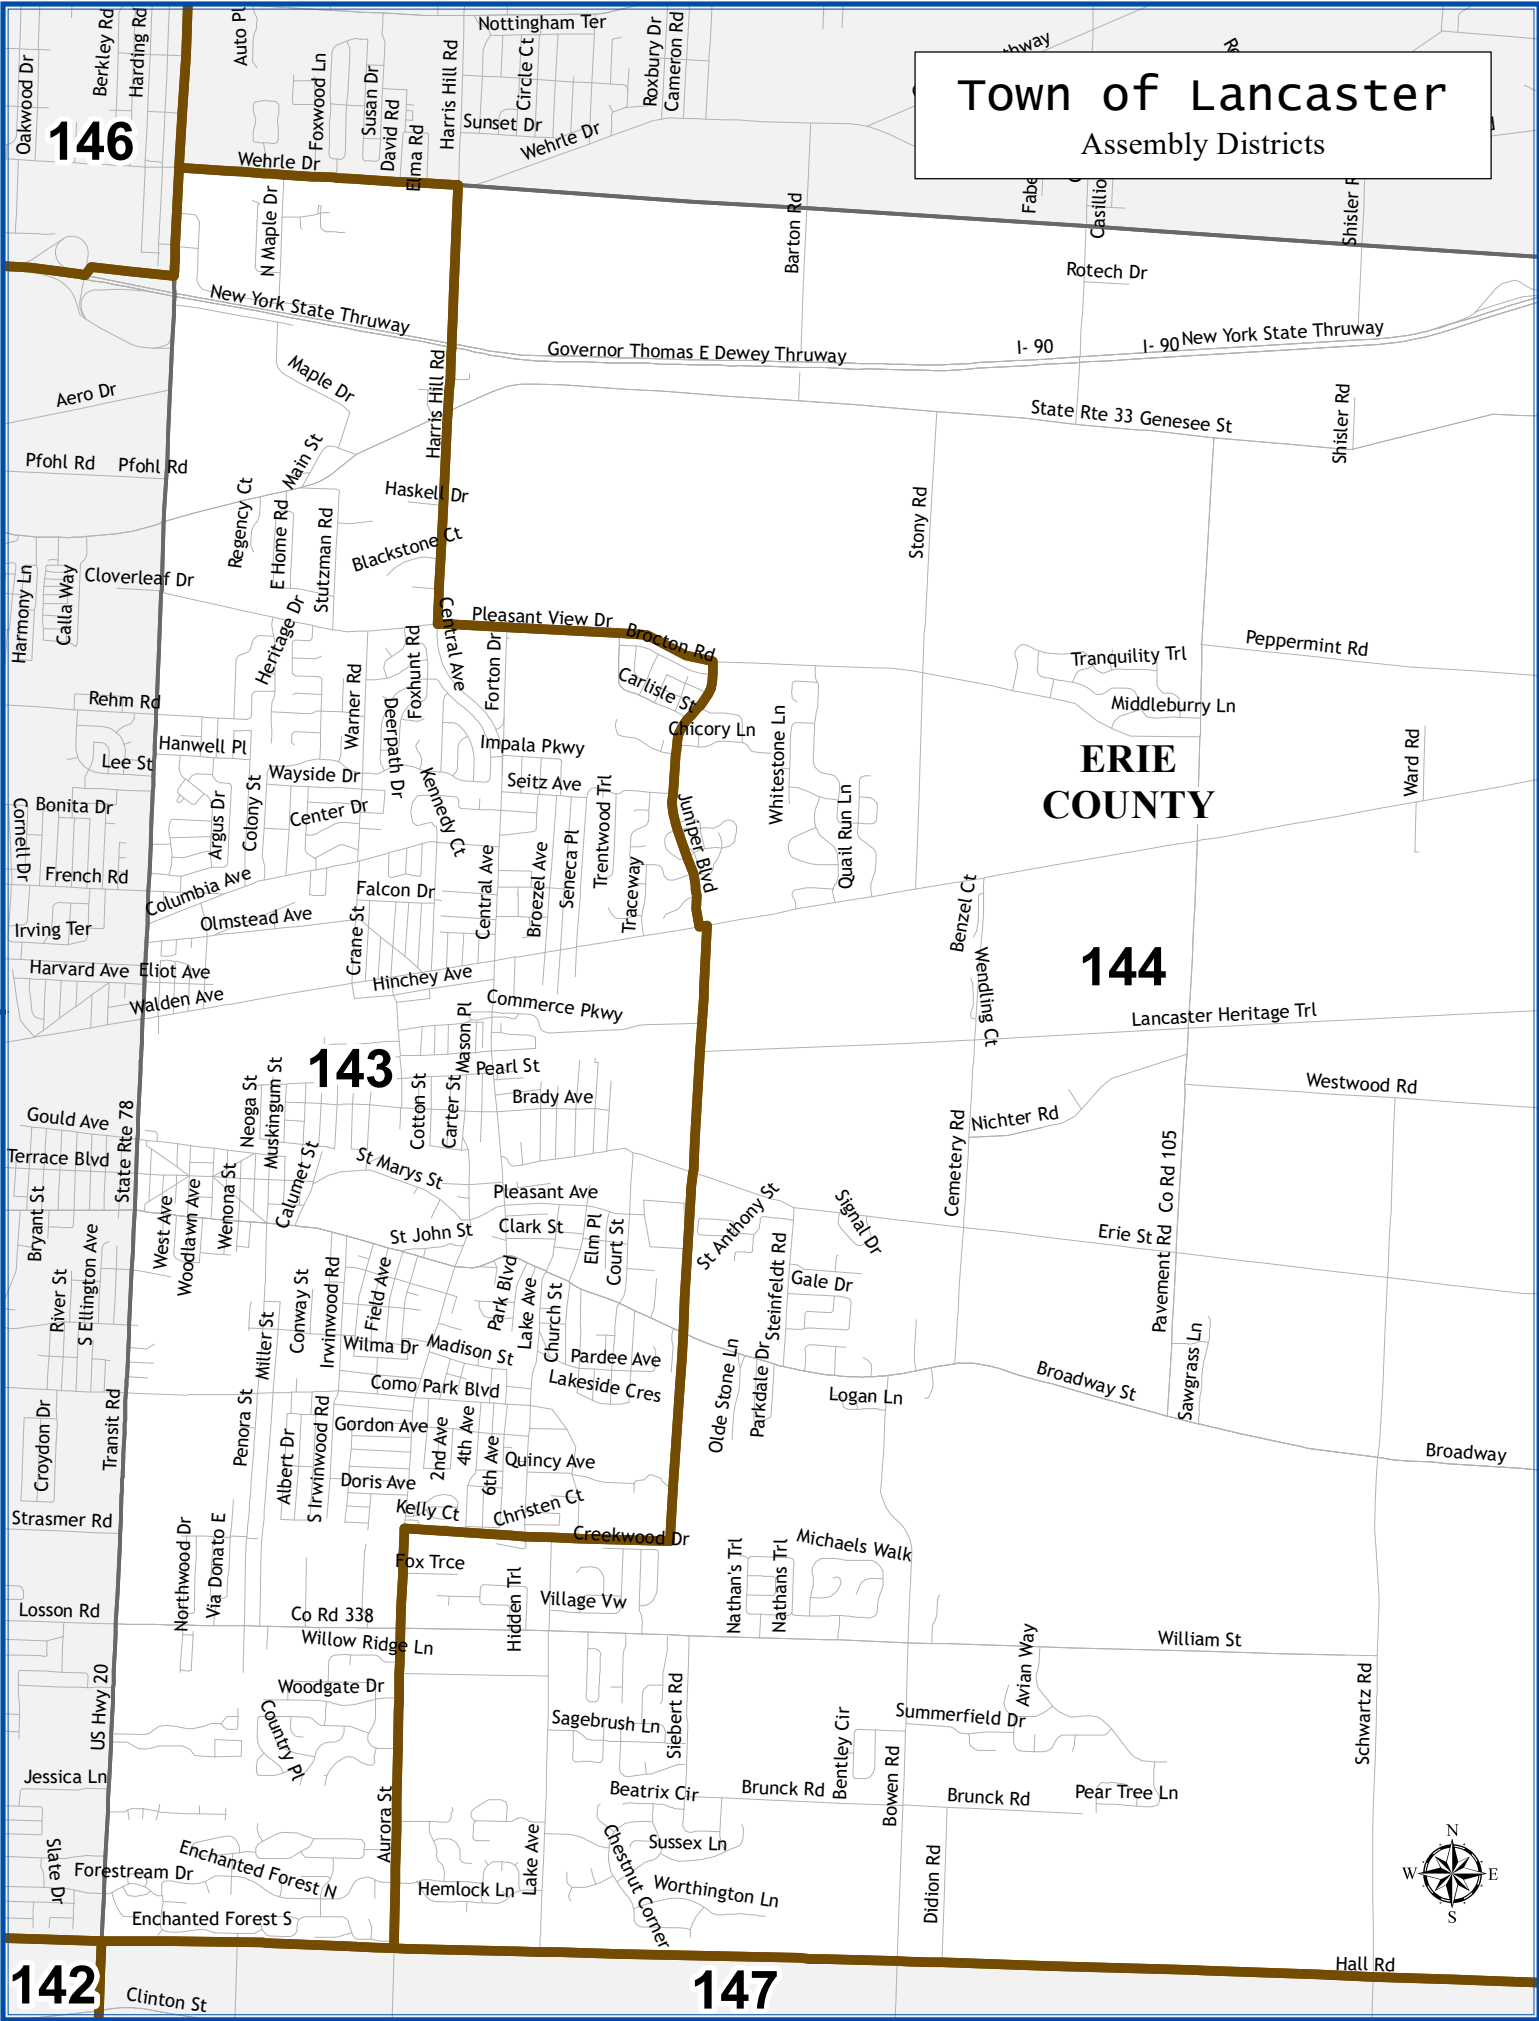

# Town of Lancaster

## Assembly Districts

146

143

144

142

147

ERIE  
COUNTY