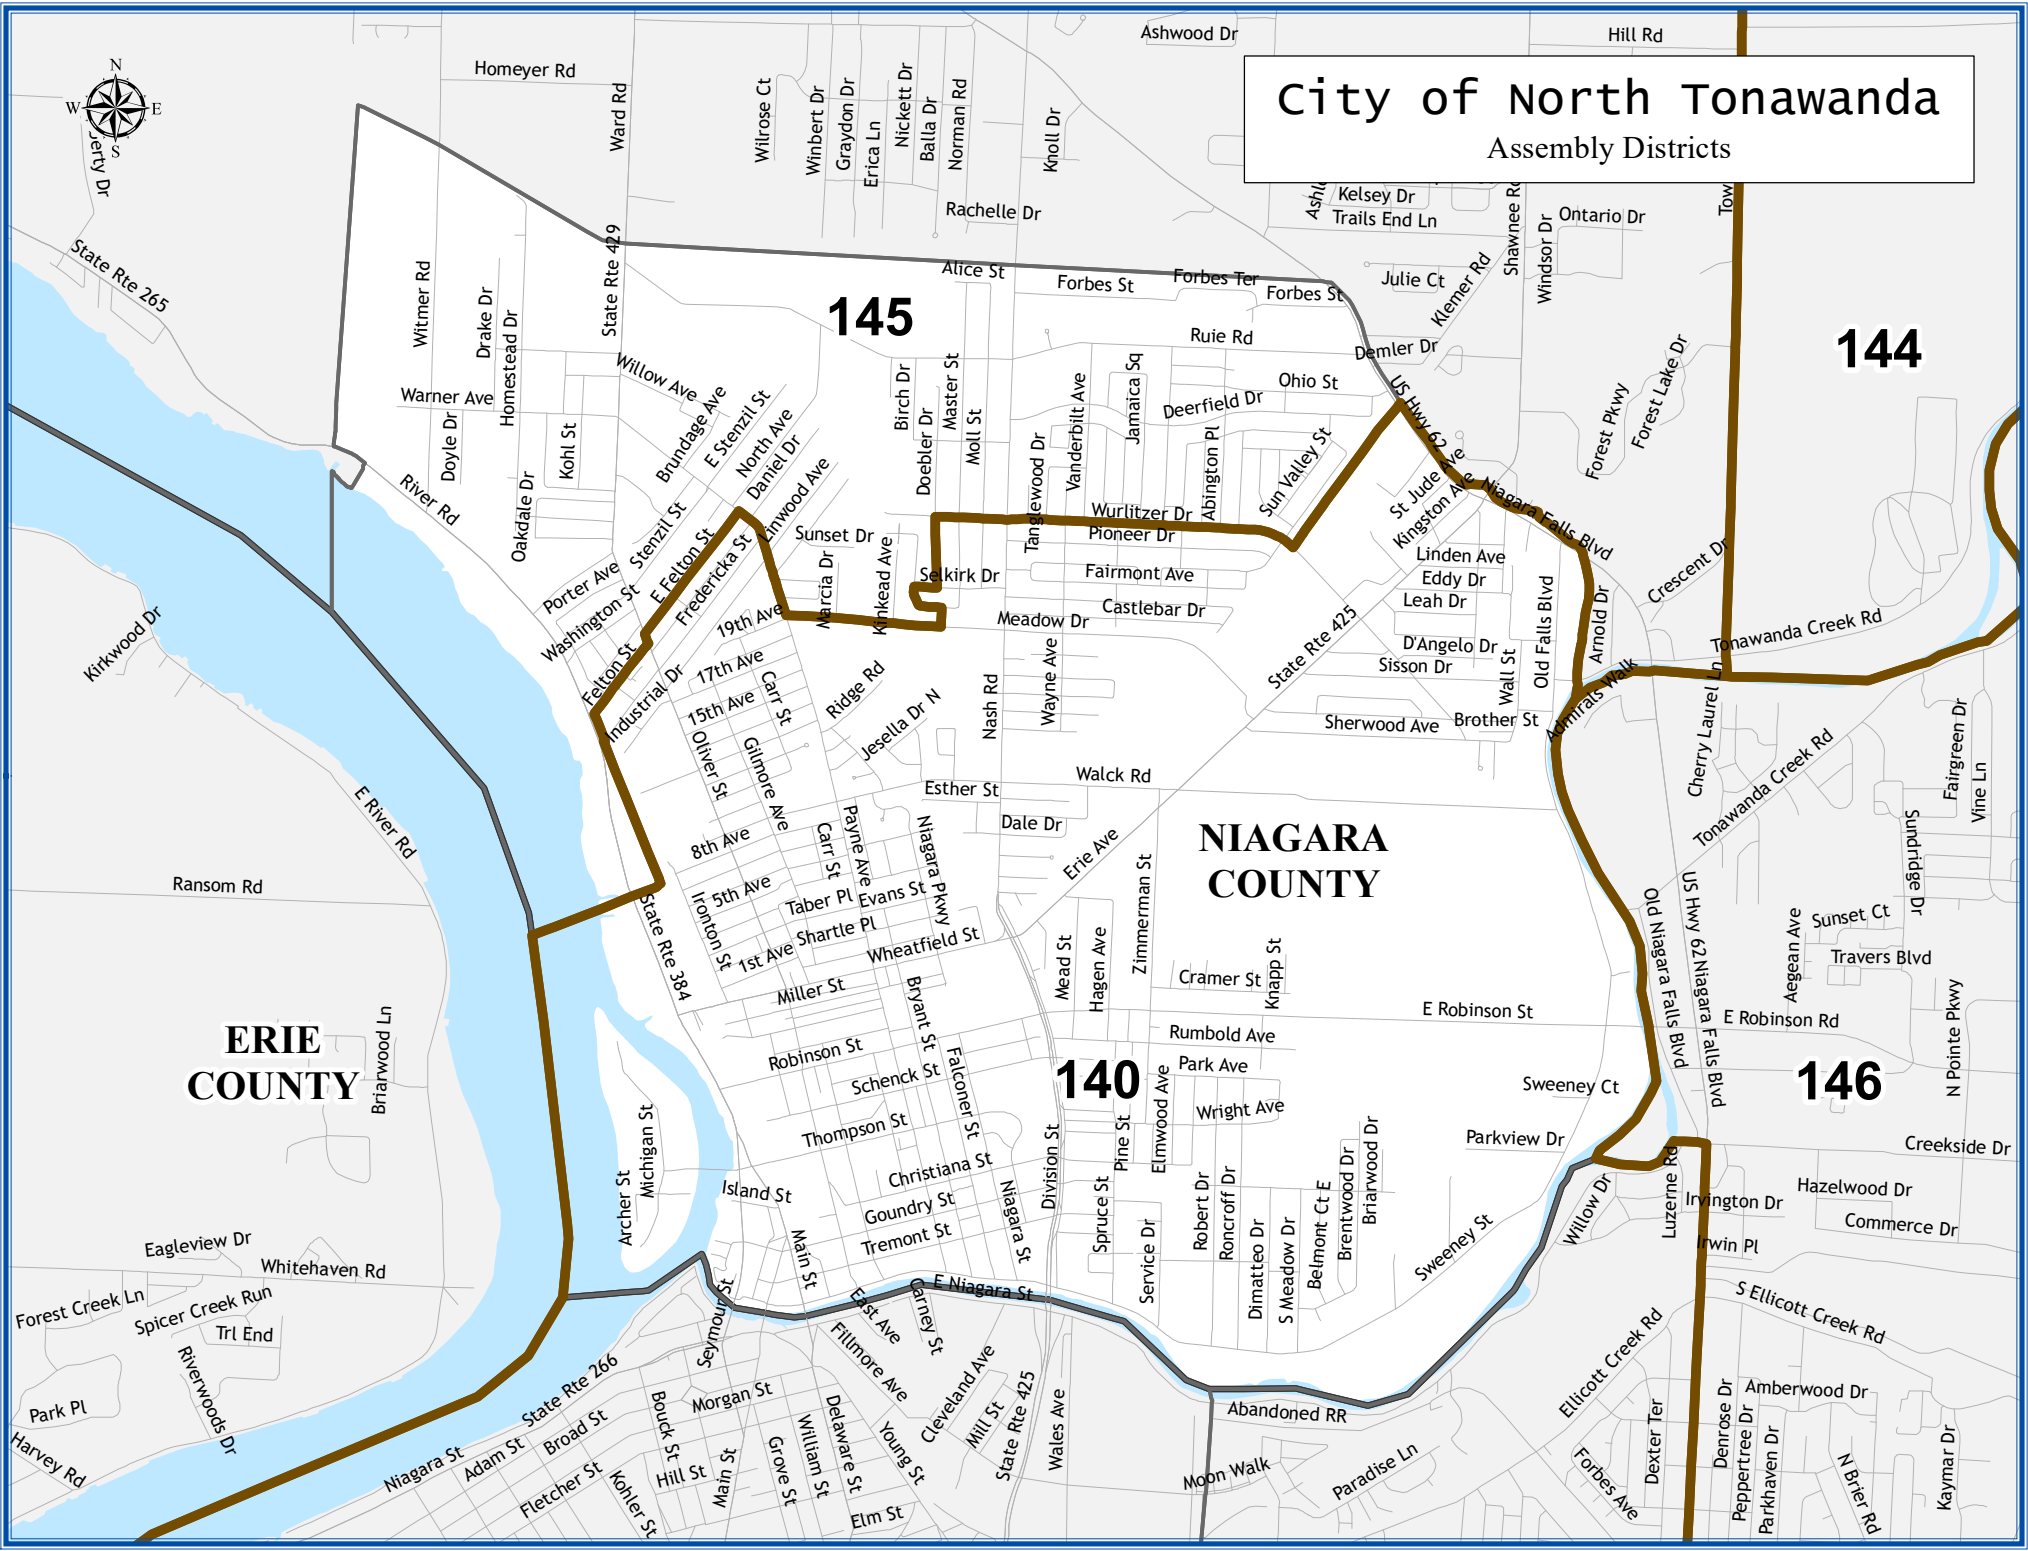

# City of North Tonawanda Assembly Districts

**145**

**144**

**NIAGARA  
COUNTY**

**ERIE  
COUNTY**

**140**

**146**

Map showing various streets including: Homeyer Rd, Ashwood Dr, Hill Rd, Wilrose Ct, Wimbert Dr, Graydon Dr, Erica Ln, Nickett Dr, Balla Dr, Norman Rd, Knoll Dr, Rachelle Dr, Alice St, Forbes St, Forbes Ter, Forbes St, Julie Ct, Ashwood Dr, Kelsey Dr, Trails End Ln, Shawnee Rd, Windsor Dr, Ontario Dr, State Rte 429, Witmer Rd, Drake Dr, Homestead Dr, Warner Ave, Doyle Dr, Oakdale Dr, Kohl St, Willow Ave, Brundage Ave, E Stenzil St, North Ave, Daniel Dr, Birch Dr, Doebler Dr, Master St, Moll St, Ruie Rd, Deerfield Dr, Ohio St, Demler Dr, Sun Valley St, US Hwy 62, Forest Pkwy, Forest Lake Dr, Porter Ave, Stenzil St, Felton St, Fredericka St, Sunset Dr, Marcia Dr, Kinhead Ave, Wurlitzer Dr, Pioneer Dr, Abington Pl, Linden Ave, Eddy Dr, Leah Dr, D'Angelo Dr, Sisson Dr, State Rte 425, St. Jude Ave, Kingston Ave, Niagara Falls Blvd, Arnold Dr, Old Falls Blvd, Amrats Walk, Tonawanda Creek Rd, Fairgreen Dr, Vine Ln, State Rte 384, Industrial Dr, 19th Ave, 17th Ave, Carr St, Ridge Rd, Jesella Dr N, Nash Rd, Wayne Ave, Fairmont Ave, Castlebar Dr, Meadow Dr, Walck Rd, Dale Dr, Erie Ave, Zimmerman St, Cramer St, Knapp St, E Robinson St, Sweeney Ct, Parkview Dr, Willow Dr, Luzerne Rd, Irvington Dr, Hazelwood Dr, Commerce Dr, State Rte 266, Niagara St, Adam St, Broad St, Fletcher St, Kohler St, Hill St, Bouck St, Morgan St, Main St, Delaware St, Young St, Cleveland Ave, Mill St, State Rte 425, Wales Ave, Abandoned RR, Moon Walk, Paradise Ln, Dexter Ter, Denrose Dr, Peppertree Dr, Parkhaven Dr, N Briar Rd, Kaymar Dr, State Rte 265, Kirkwood Dr, Ransom Rd, E River Rd, Briarwood Ln, Eagleview Dr, Whitehaven Rd, Spicer Creek Run, Trl End, Riverwood Dr, Park Pl, Harvey Rd, Forest Creek Ln, Archer St, Michigan St, Island St, Christiana St, Gundry St, Tremont St, Main St, Fillmore Ave, East Ave, Barney St, Division St, Niagara St, Spruce St, Service Dr, Elmwood Ave, Robert Dr, Roncroff Dr, Dimatteo Dr, S Meadow Dr, Belmont Ct E, Brentwood Dr, Briarwood Dr, Park Ave, Wright Ave, Sweeney Ct, E Robinson St, Travers Blvd, Aegean Ave, Sunset Ct, N Pointe Pkwy, Creekside Dr, S Ellicott Creek Rd, Amberwood Dr, N Briar Rd, Kaymar Dr.