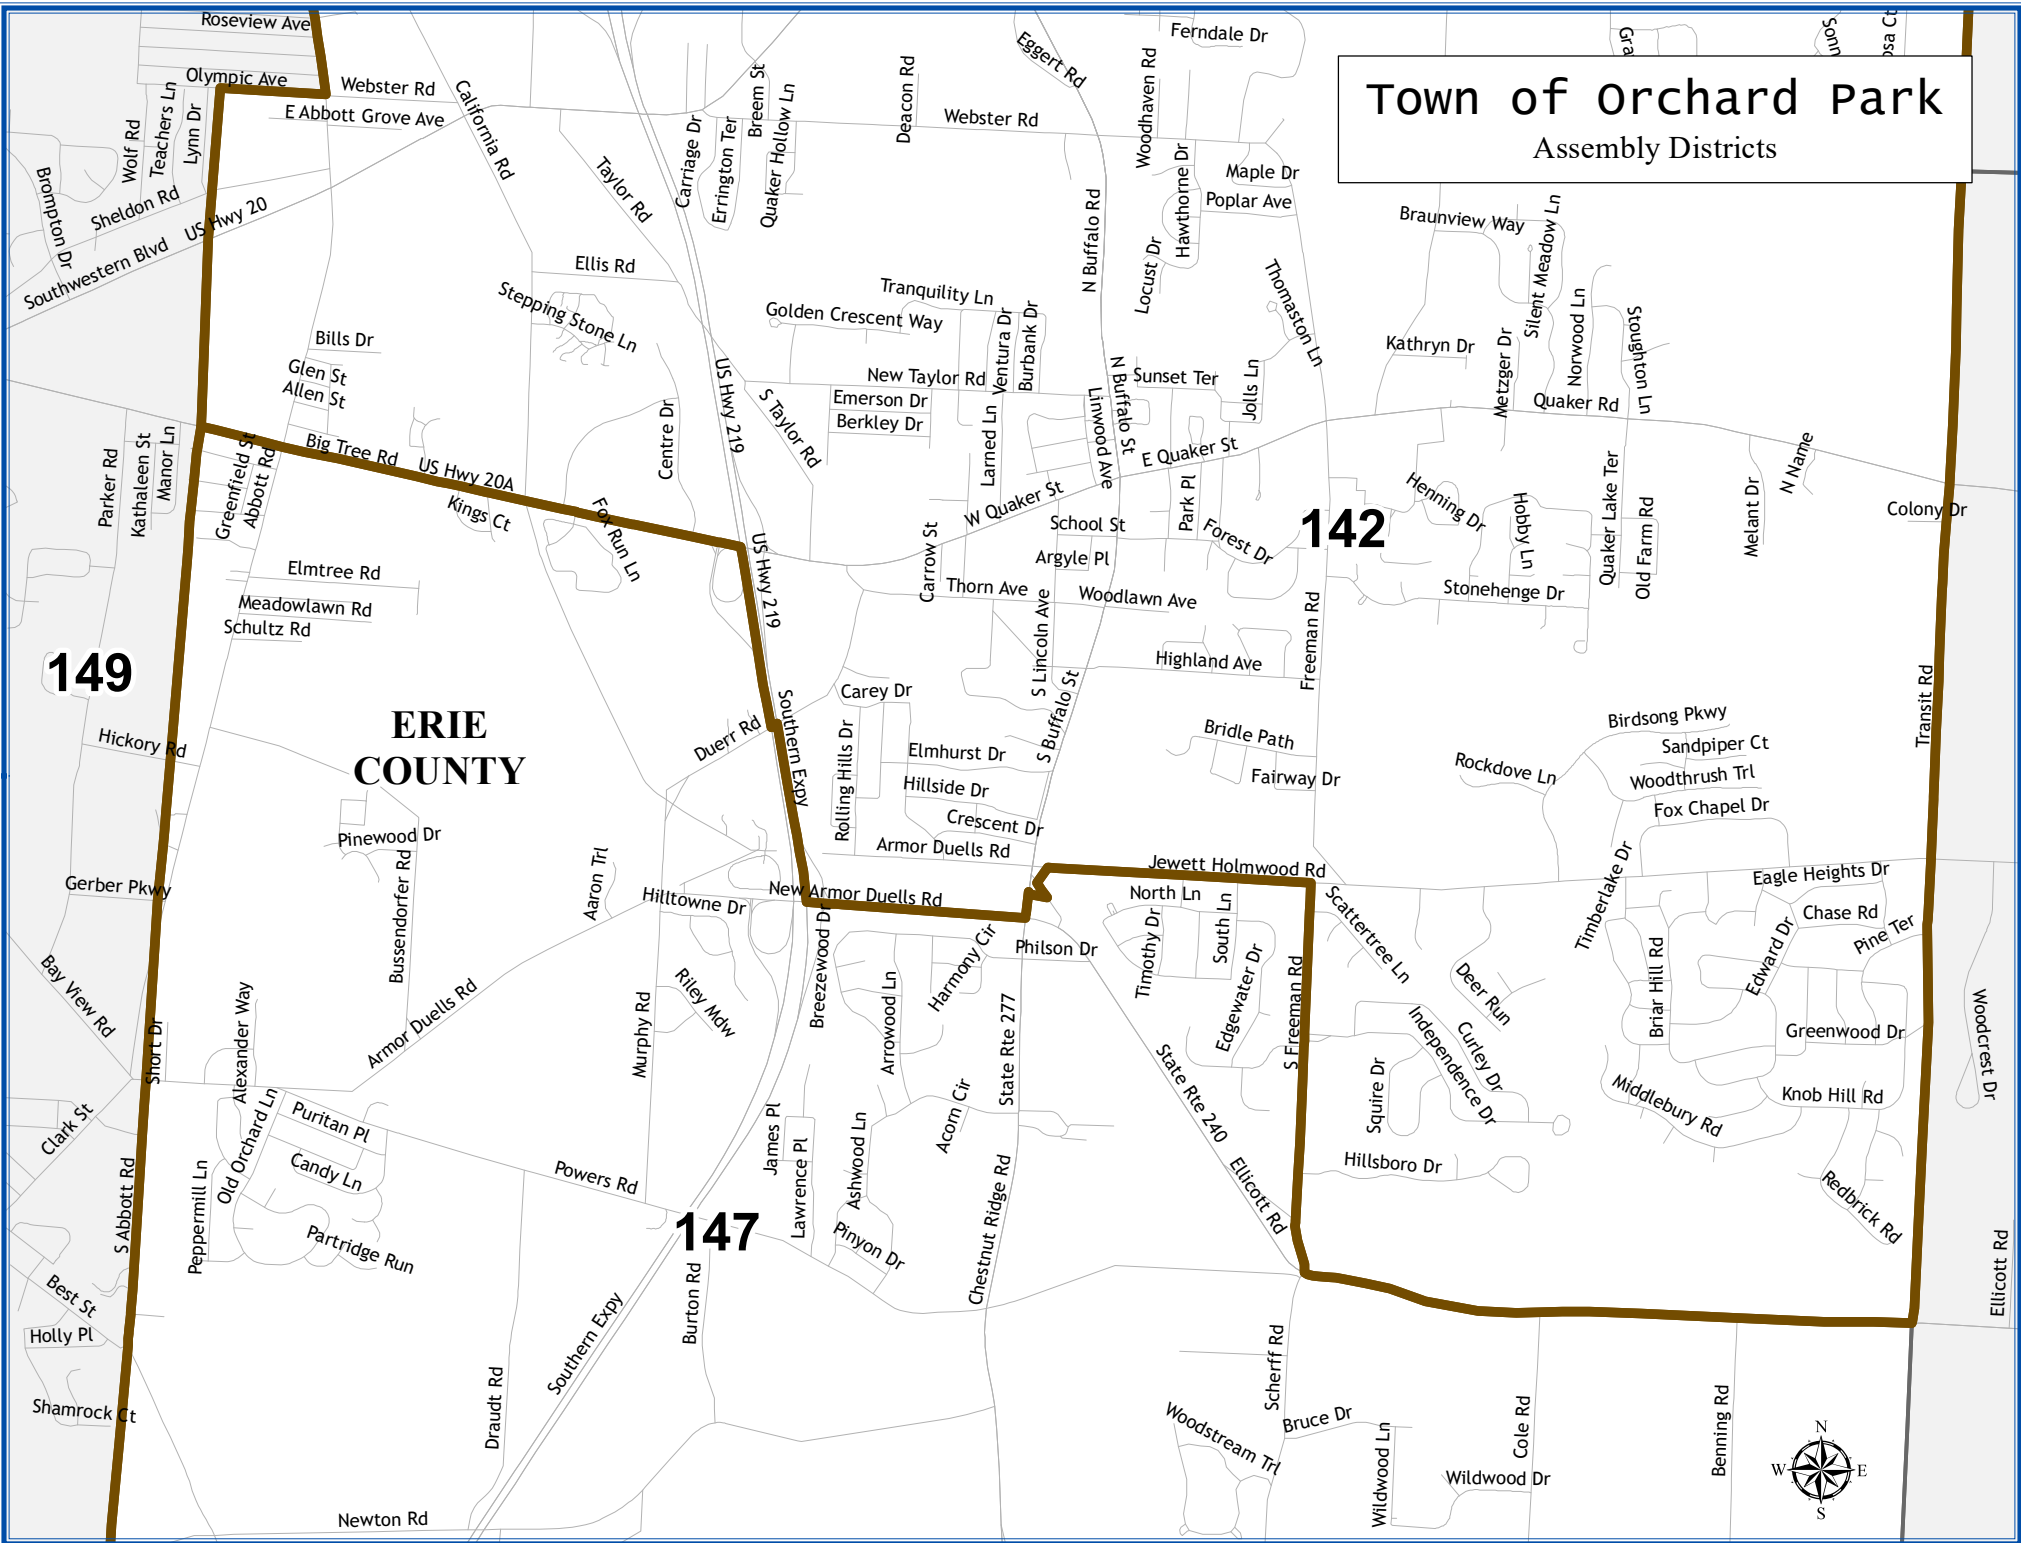

Town of Orchard Park Assembly Districts

149

ERIE
COUNTY

142

147