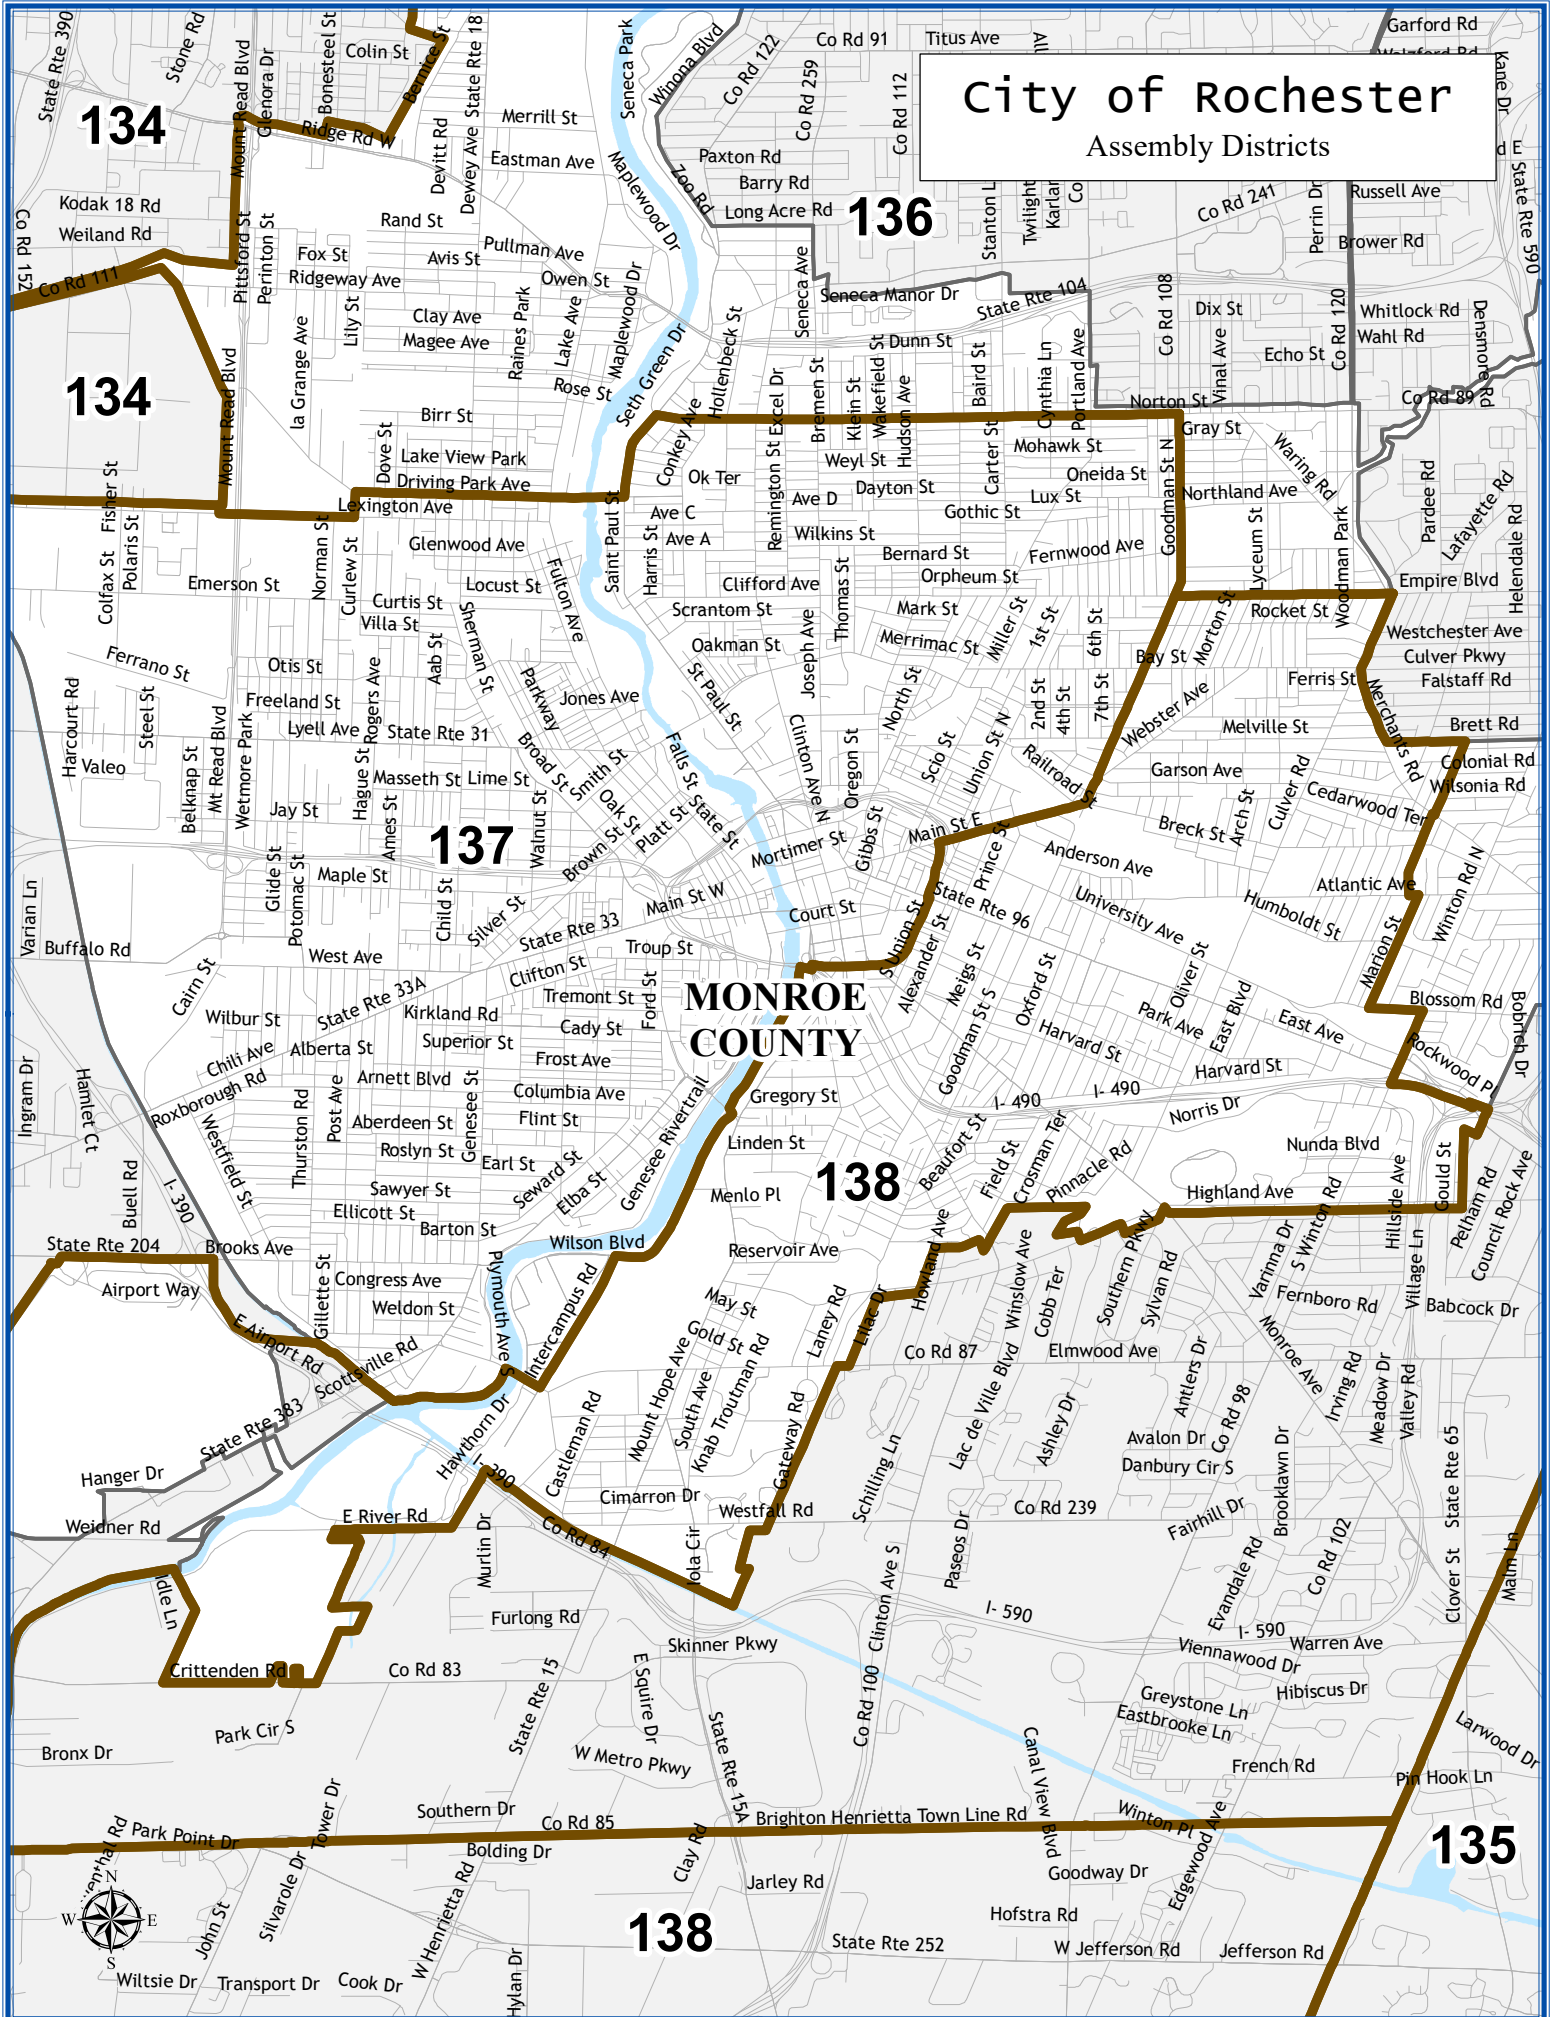

City of Rochester Assembly Districts

134

134

137

MONROE COUNTY

138

138

135