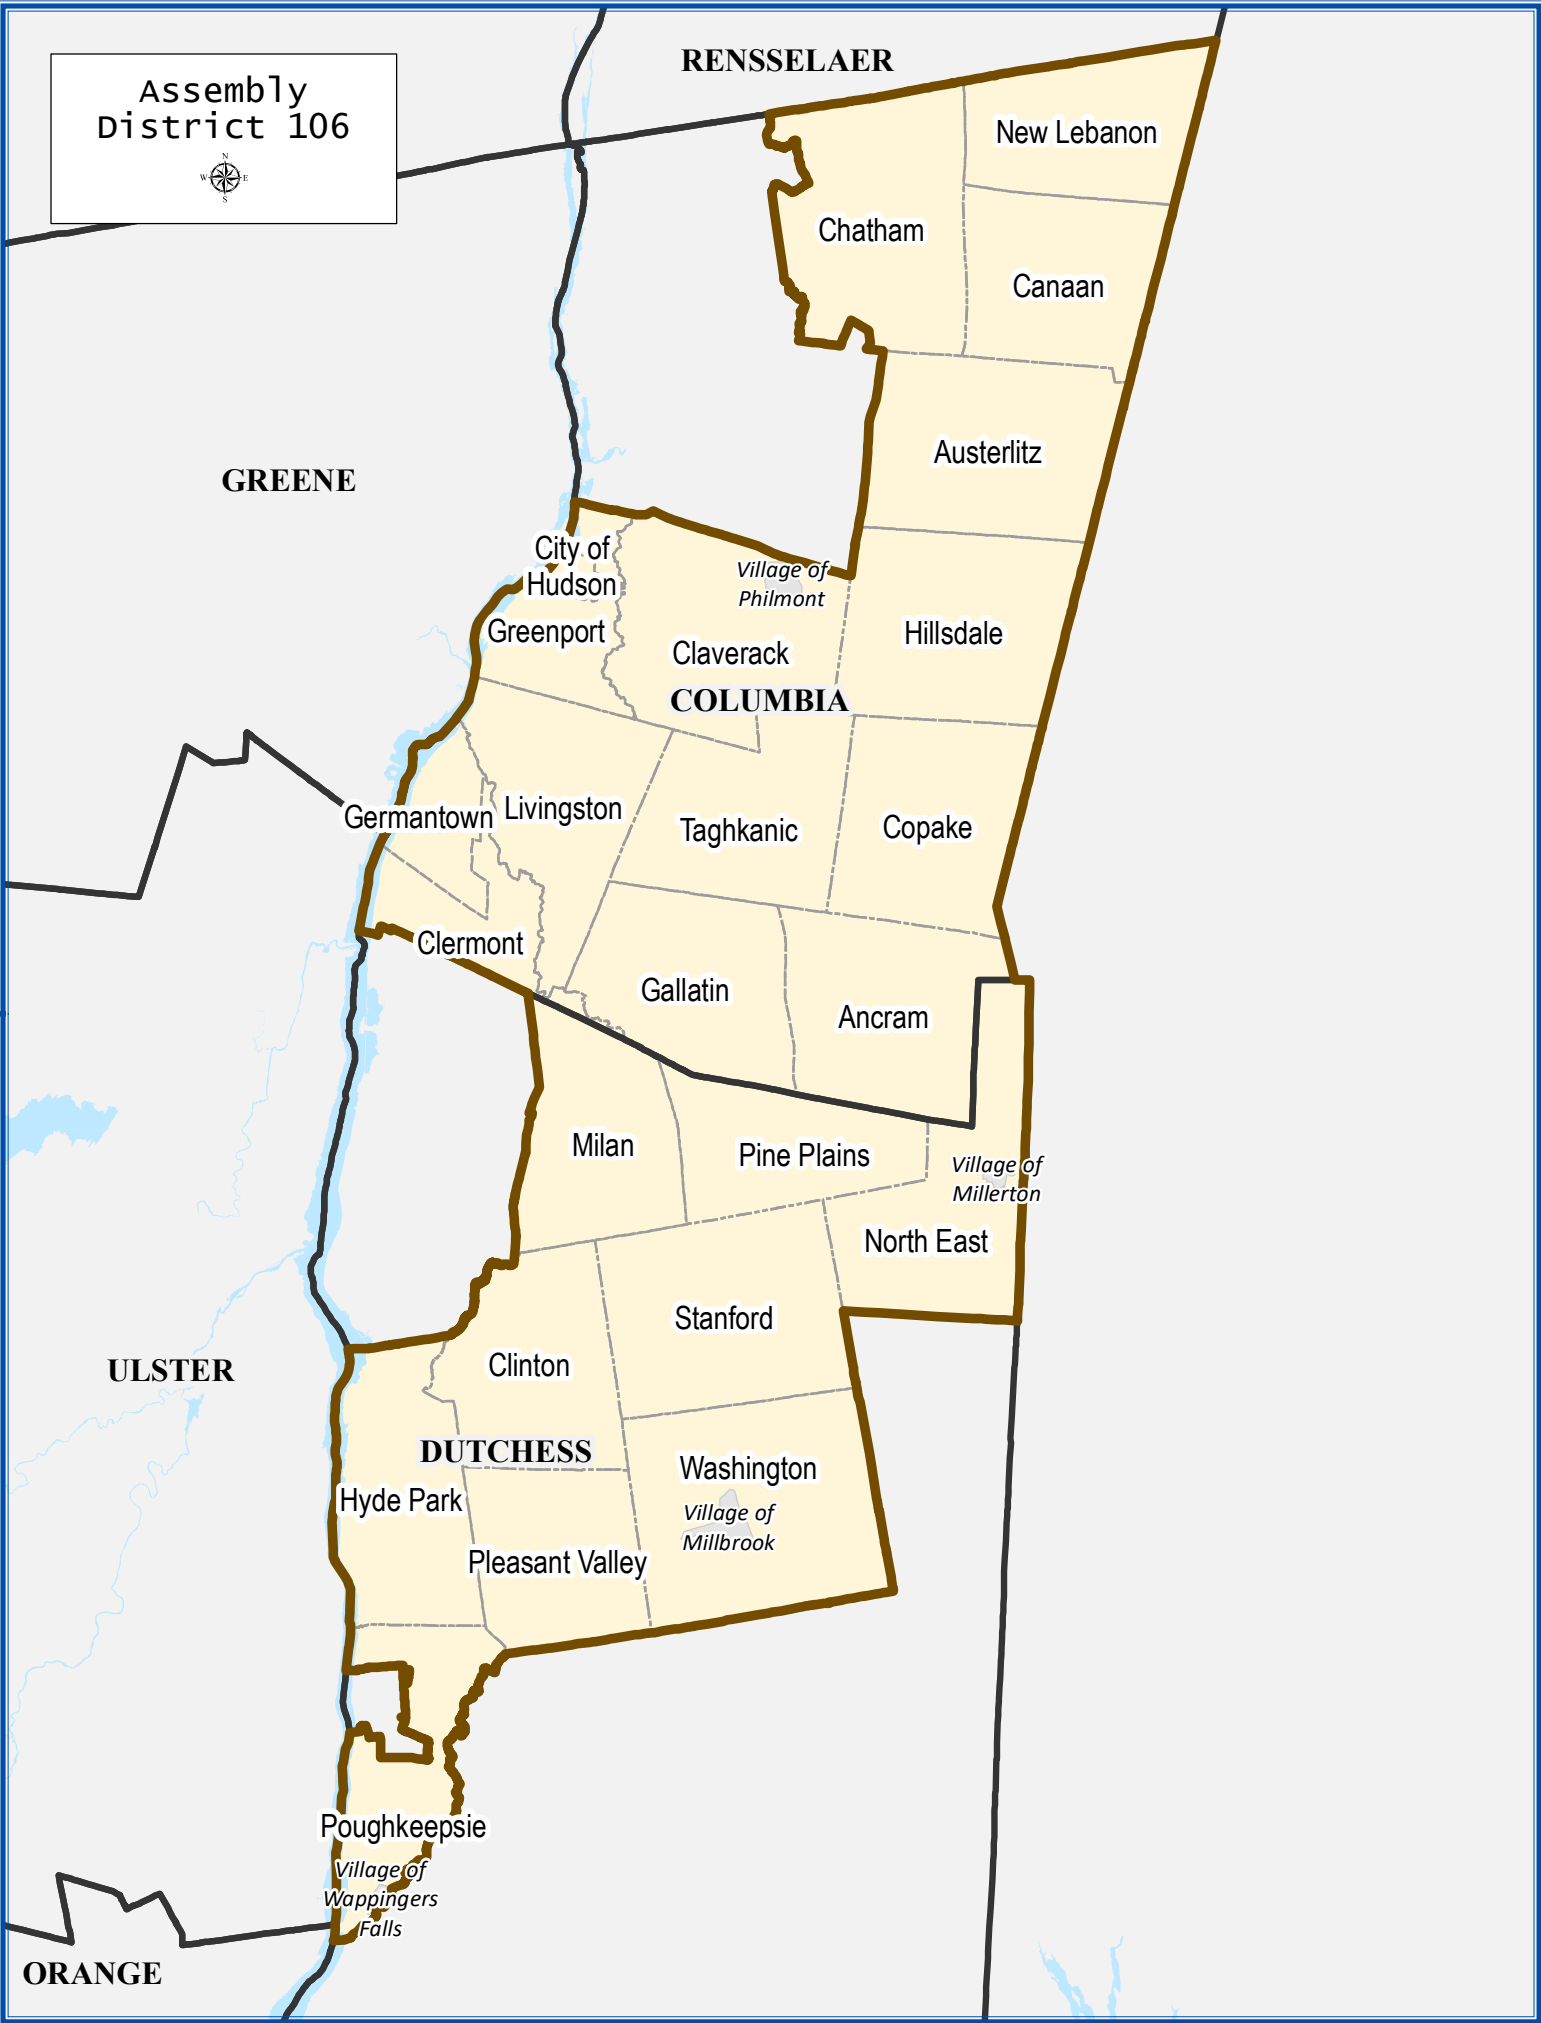

Assembly District 106

Assembly District 106

Total population : 138,581

Deviation : 3,955

Deviation Percentage : 2.94

	NH White	NH Black	Hispanic	NH Asian	NH AmInd	NH Hwn	NH Multi	NH Other
Total	102,369	9,604	13,736	5,275	154	22	6,379	1,042
% of Total	73.87	6.93	9.91	3.81	0.11	0.02	4.60	0.75
Total 18+	87,436	7,553	9,511	4,379	117	21	4,245	796
% of 18+	76.66	6.62	8.34	3.84	0.10	0.02	3.72	0.70
Department of Justice								
	NH White	NH Black	Hispanic	NH Asian	NH AmInd	NH Hwn	NH Multi	NH Other
Total	102,369	11,248	13,736	6,137	1,710	63	739	2,579
% of Total	73.87	8.12	9.91	4.43	1.23	0.05	0.53	1.86
Total 18+	87,436	8,334	9,511	4,848	1,389	52	514	1,974
% of 18+	76.66	7.31	8.34	4.25	1.22	0.05	0.45	1.73