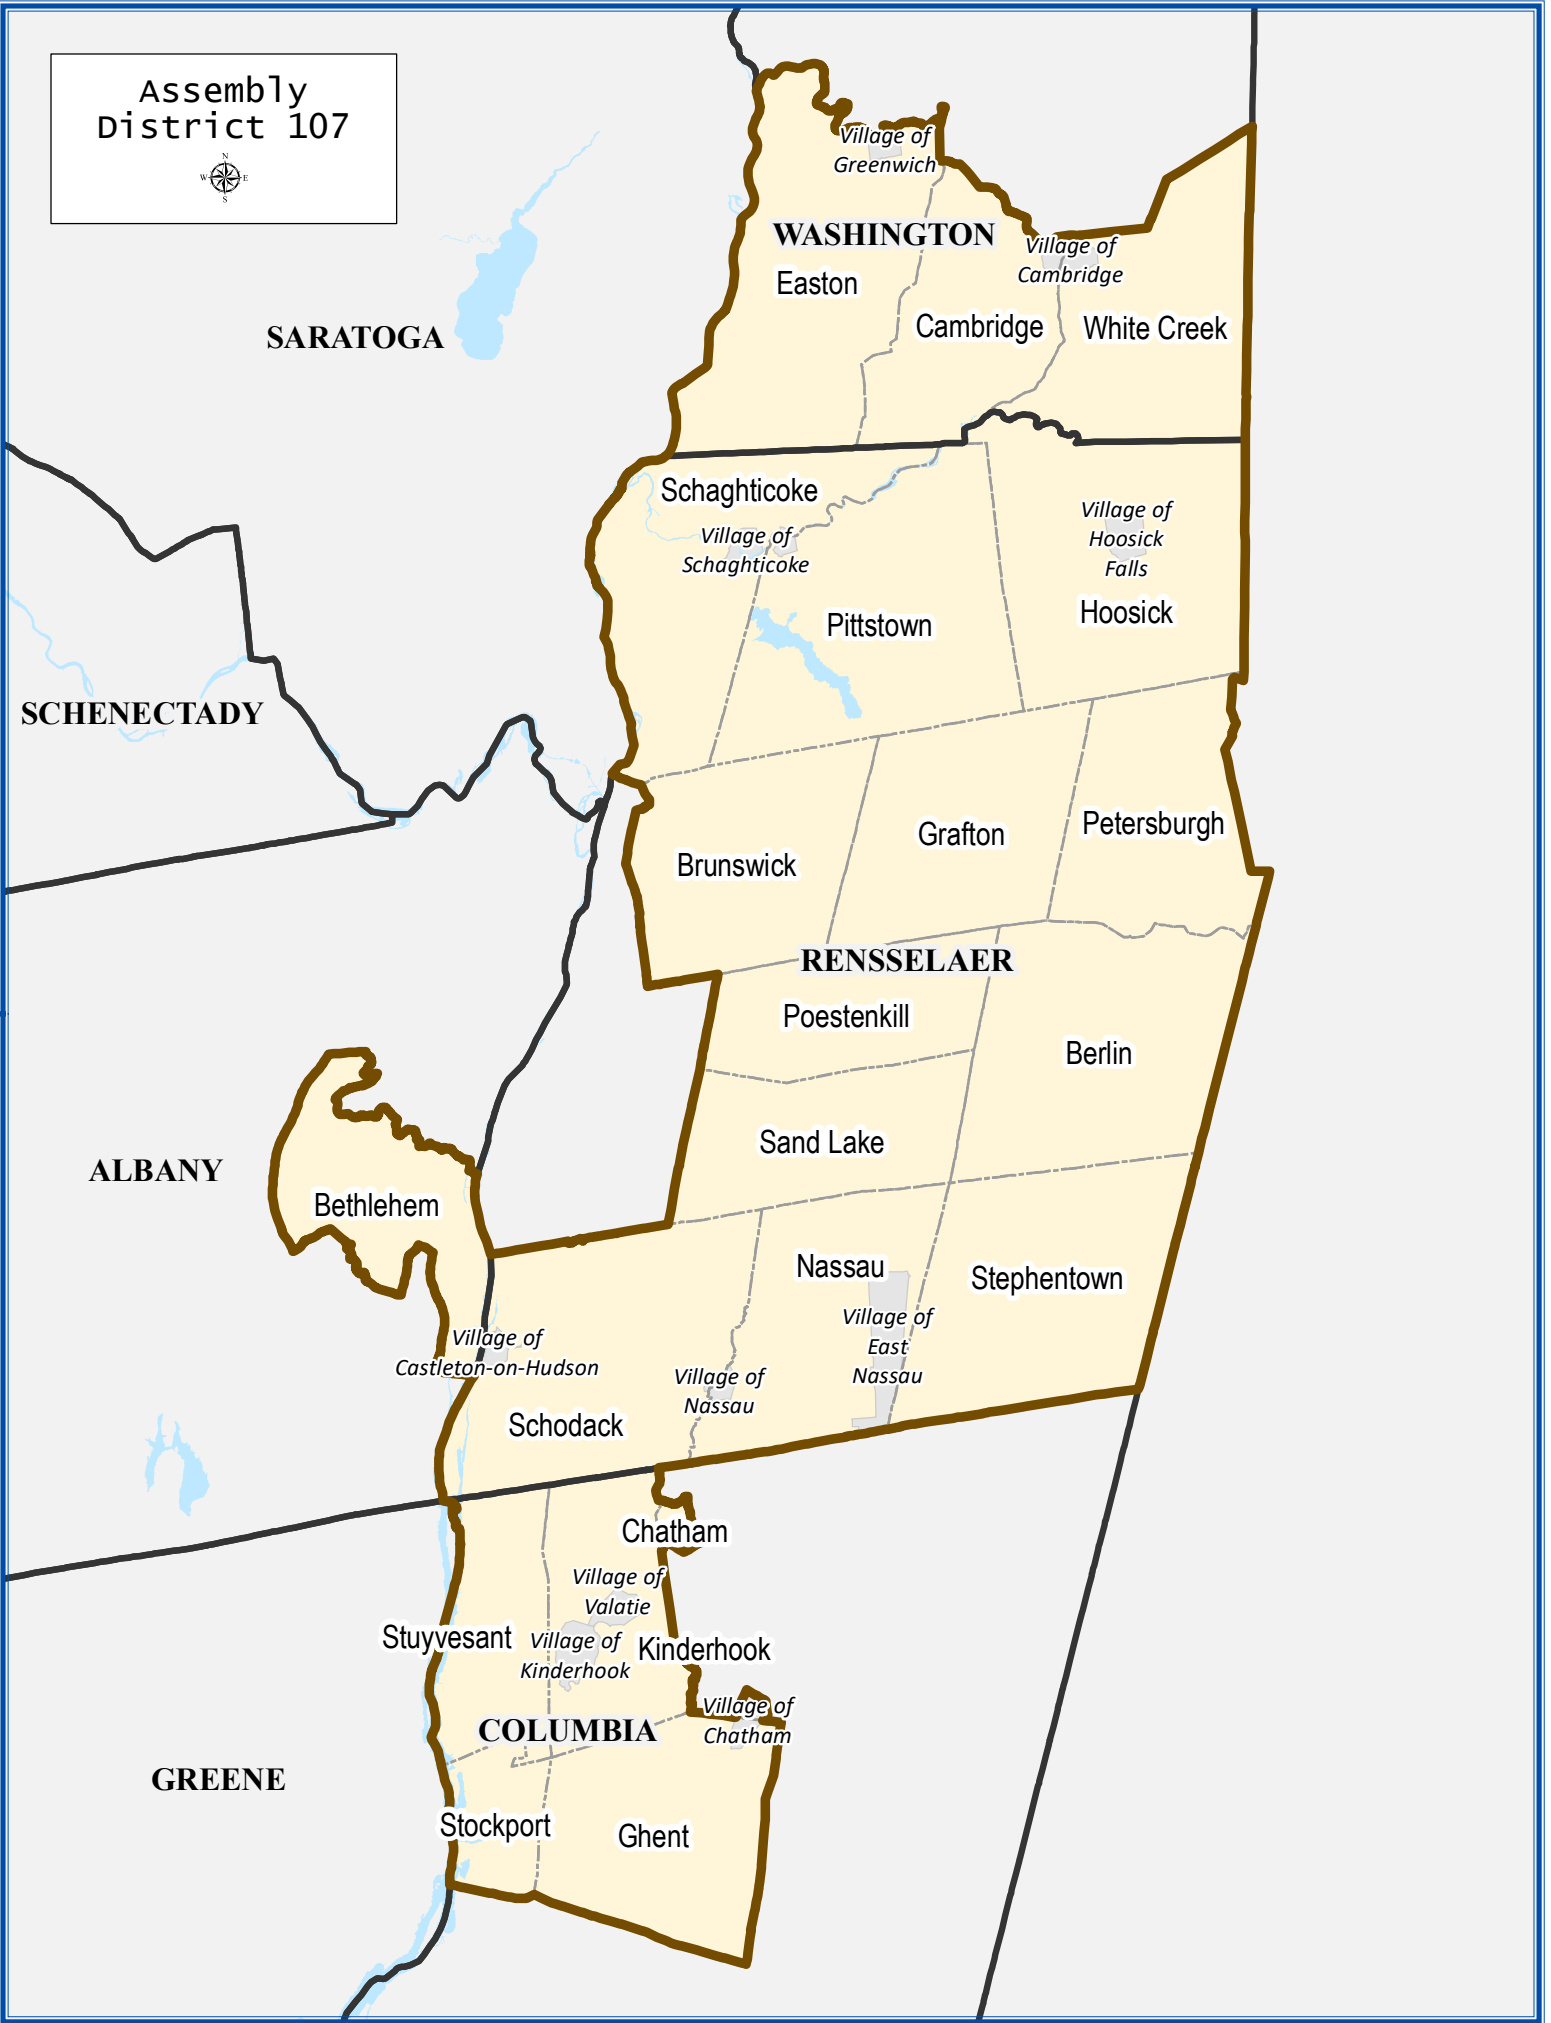

Assembly District 107

## Assembly District 107

Total population : 129,186

Deviation : -5,440

Deviation Percentage : -4.04

	NH White	NH Black	Hispanic	NH Asian	NH AmInd	NH Hwn	NH Multi	NH Other
Total	113,824	2,083	4,511	2,651	194	18	5,490	415
% of Total	88.11	1.61	3.49	2.05	0.15	0.01	4.25	0.32
Total 18+	93,385	1,654	2,921	2,054	145	17	3,608	319
% of 18+	89.70	1.59	2.81	1.97	0.14	0.02	3.47	0.31
Department of Justice								
	NH White	NH Black	Hispanic	NH Asian	NH AmInd	NH Hwn	NH Multi	NH Other
Total	113,824	2,885	4,511	3,406	2,054	45	333	2,128
% of Total	88.11	2.23	3.49	2.64	1.59	0.03	0.26	1.65
Total 18+	93,385	1,993	2,921	2,345	1,621	33	218	1,587
% of 18+	89.70	1.91	2.81	2.25	1.56	0.03	0.21	1.52