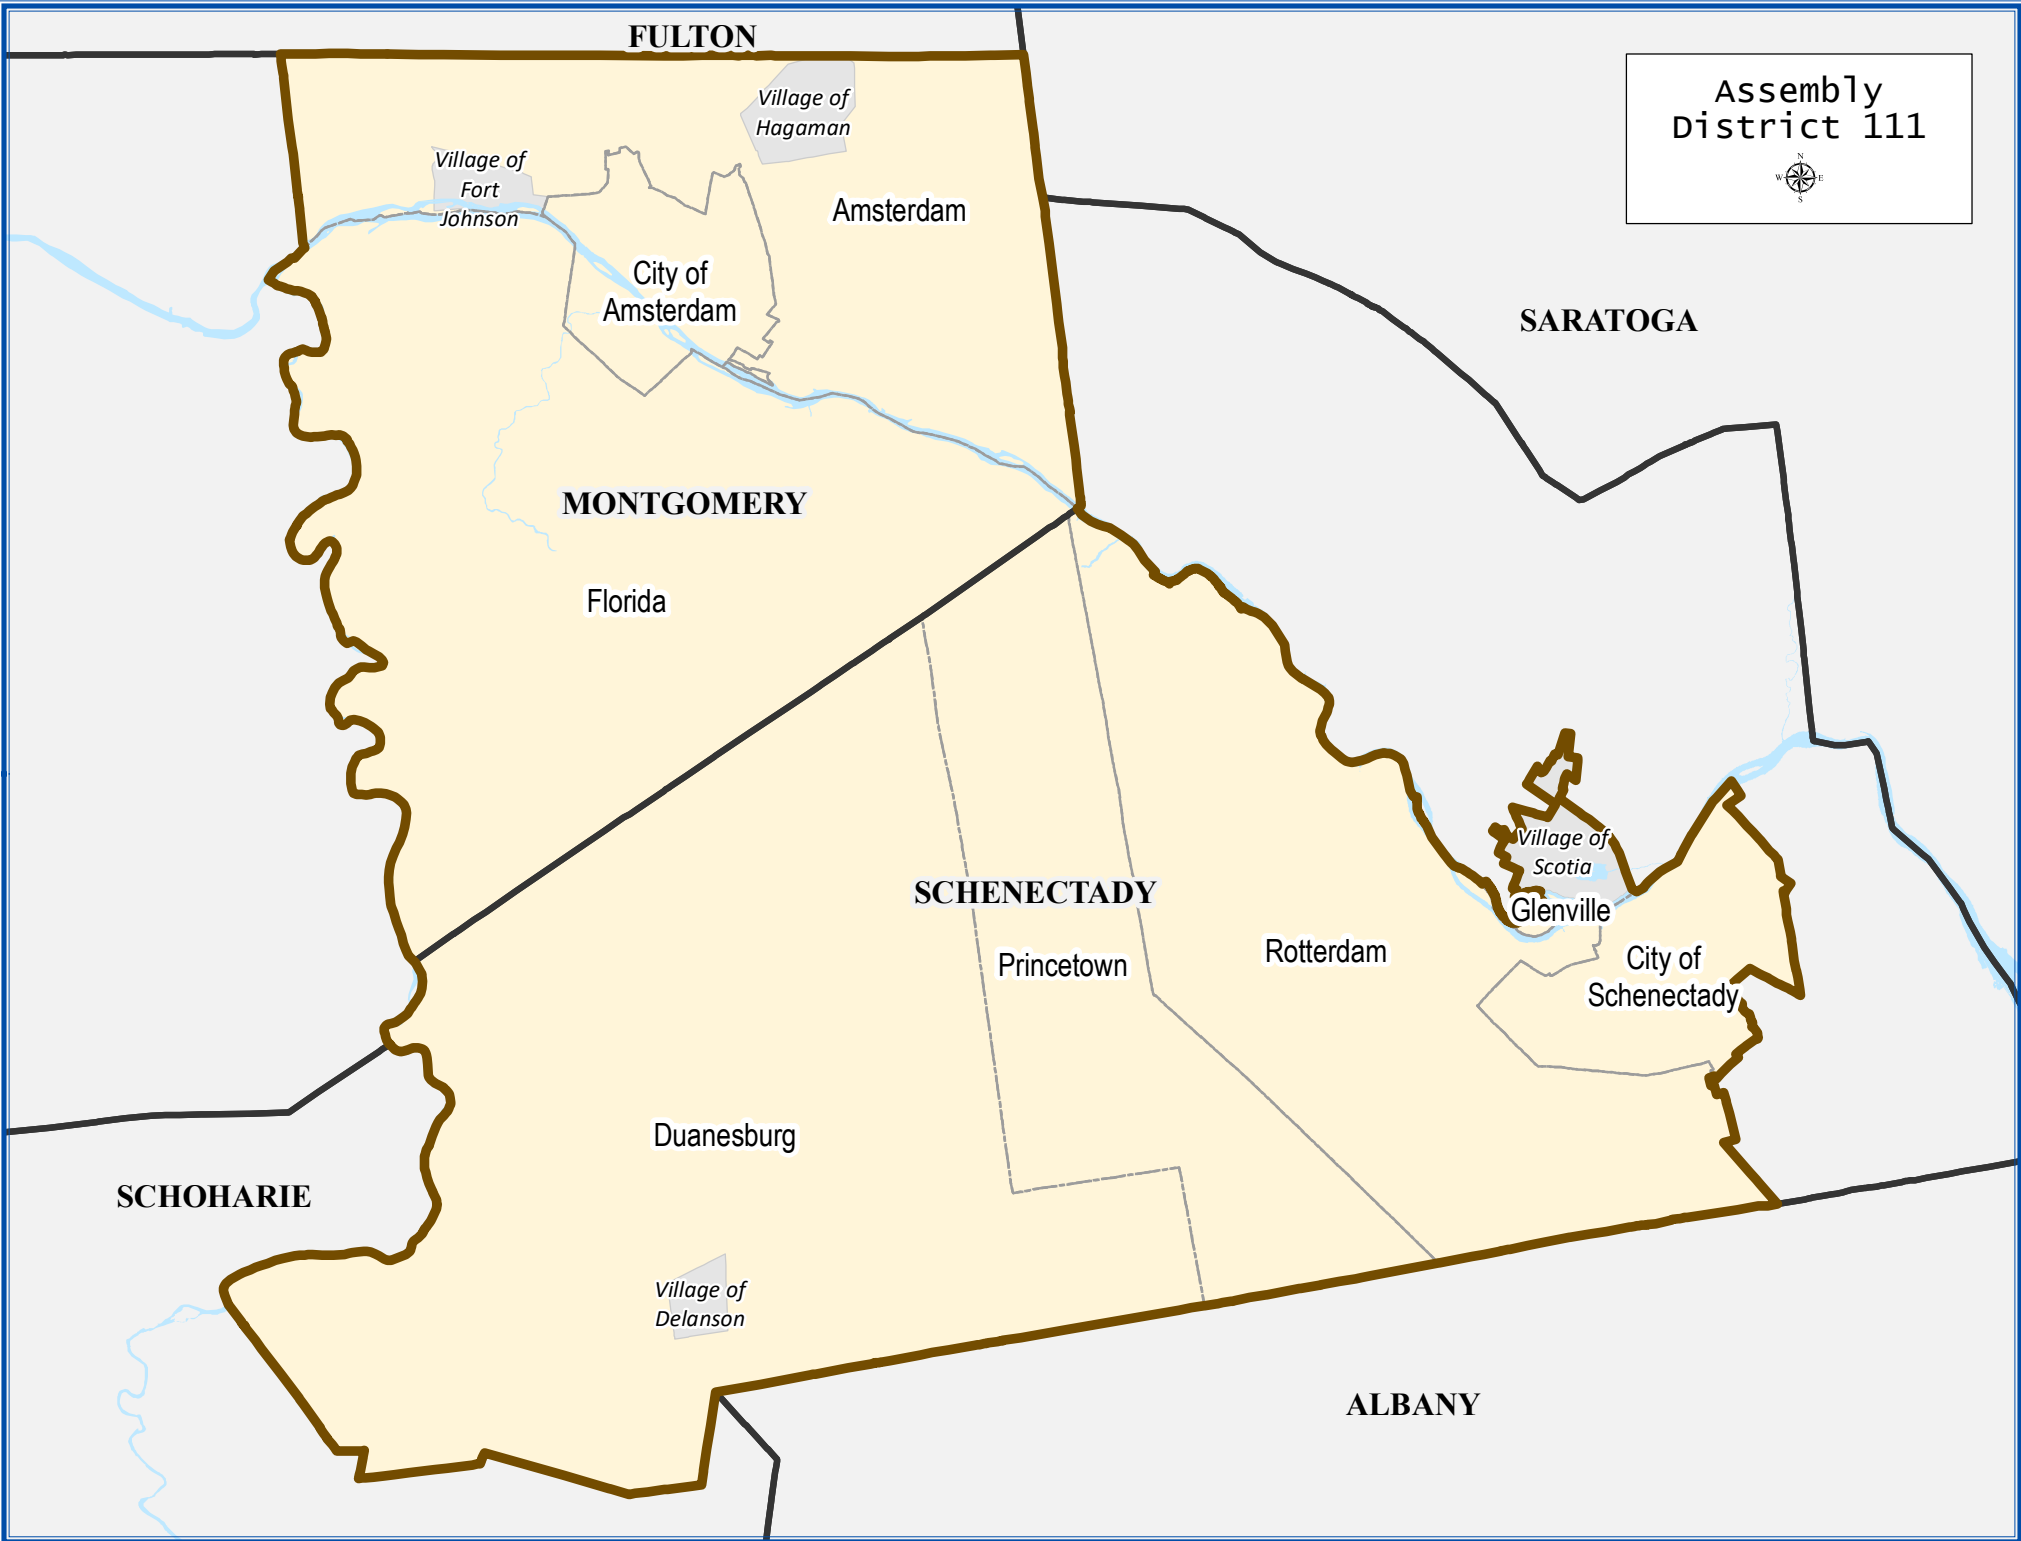

FULTON

**Assembly
District 111**

*Village of
Hagaman*

*Village of
Fort
Johnson*

Amsterdam

City of
Amsterdam

SARATOGA

MONTGOMERY

Florida

SCHENECTADY

*Village of
Scotia*

Glenville

City of
Schenectady

Princetown

Rotterdam

Duanesburg

SCHOHARIE

*Village of
Delanson*

ALBANY

Assembly District 111

Total population : 129,838

Deviation : -4,788

Deviation Percentage : -3.56

	NH White	NH Black	Hispanic	NH Asian	NH AmInd	NH Hwn	NH Multi	NH Other
Total	79,694	14,494	16,547	4,821	882	116	9,186	4,098
% of Total	61.38	11.16	12.74	3.71	0.68	0.09	7.07	3.16
Total 18+	67,681	10,379	10,562	3,757	686	74	5,758	3,016
% of 18+	66.41	10.18	10.36	3.69	0.67	0.07	5.65	2.96
Department of Justice								
	NH White	NH Black	Hispanic	NH Asian	NH AmInd	NH Hwn	NH Multi	NH Other
Total	79,694	17,062	16,547	5,501	2,396	136	2,987	5,515
% of Total	61.38	13.14	12.74	4.24	1.85	0.10	2.30	4.25
Total 18+	67,681	11,440	10,562	4,148	1,818	88	2,155	4,021
% of 18+	66.41	11.23	10.36	4.07	1.78	0.09	2.11	3.95