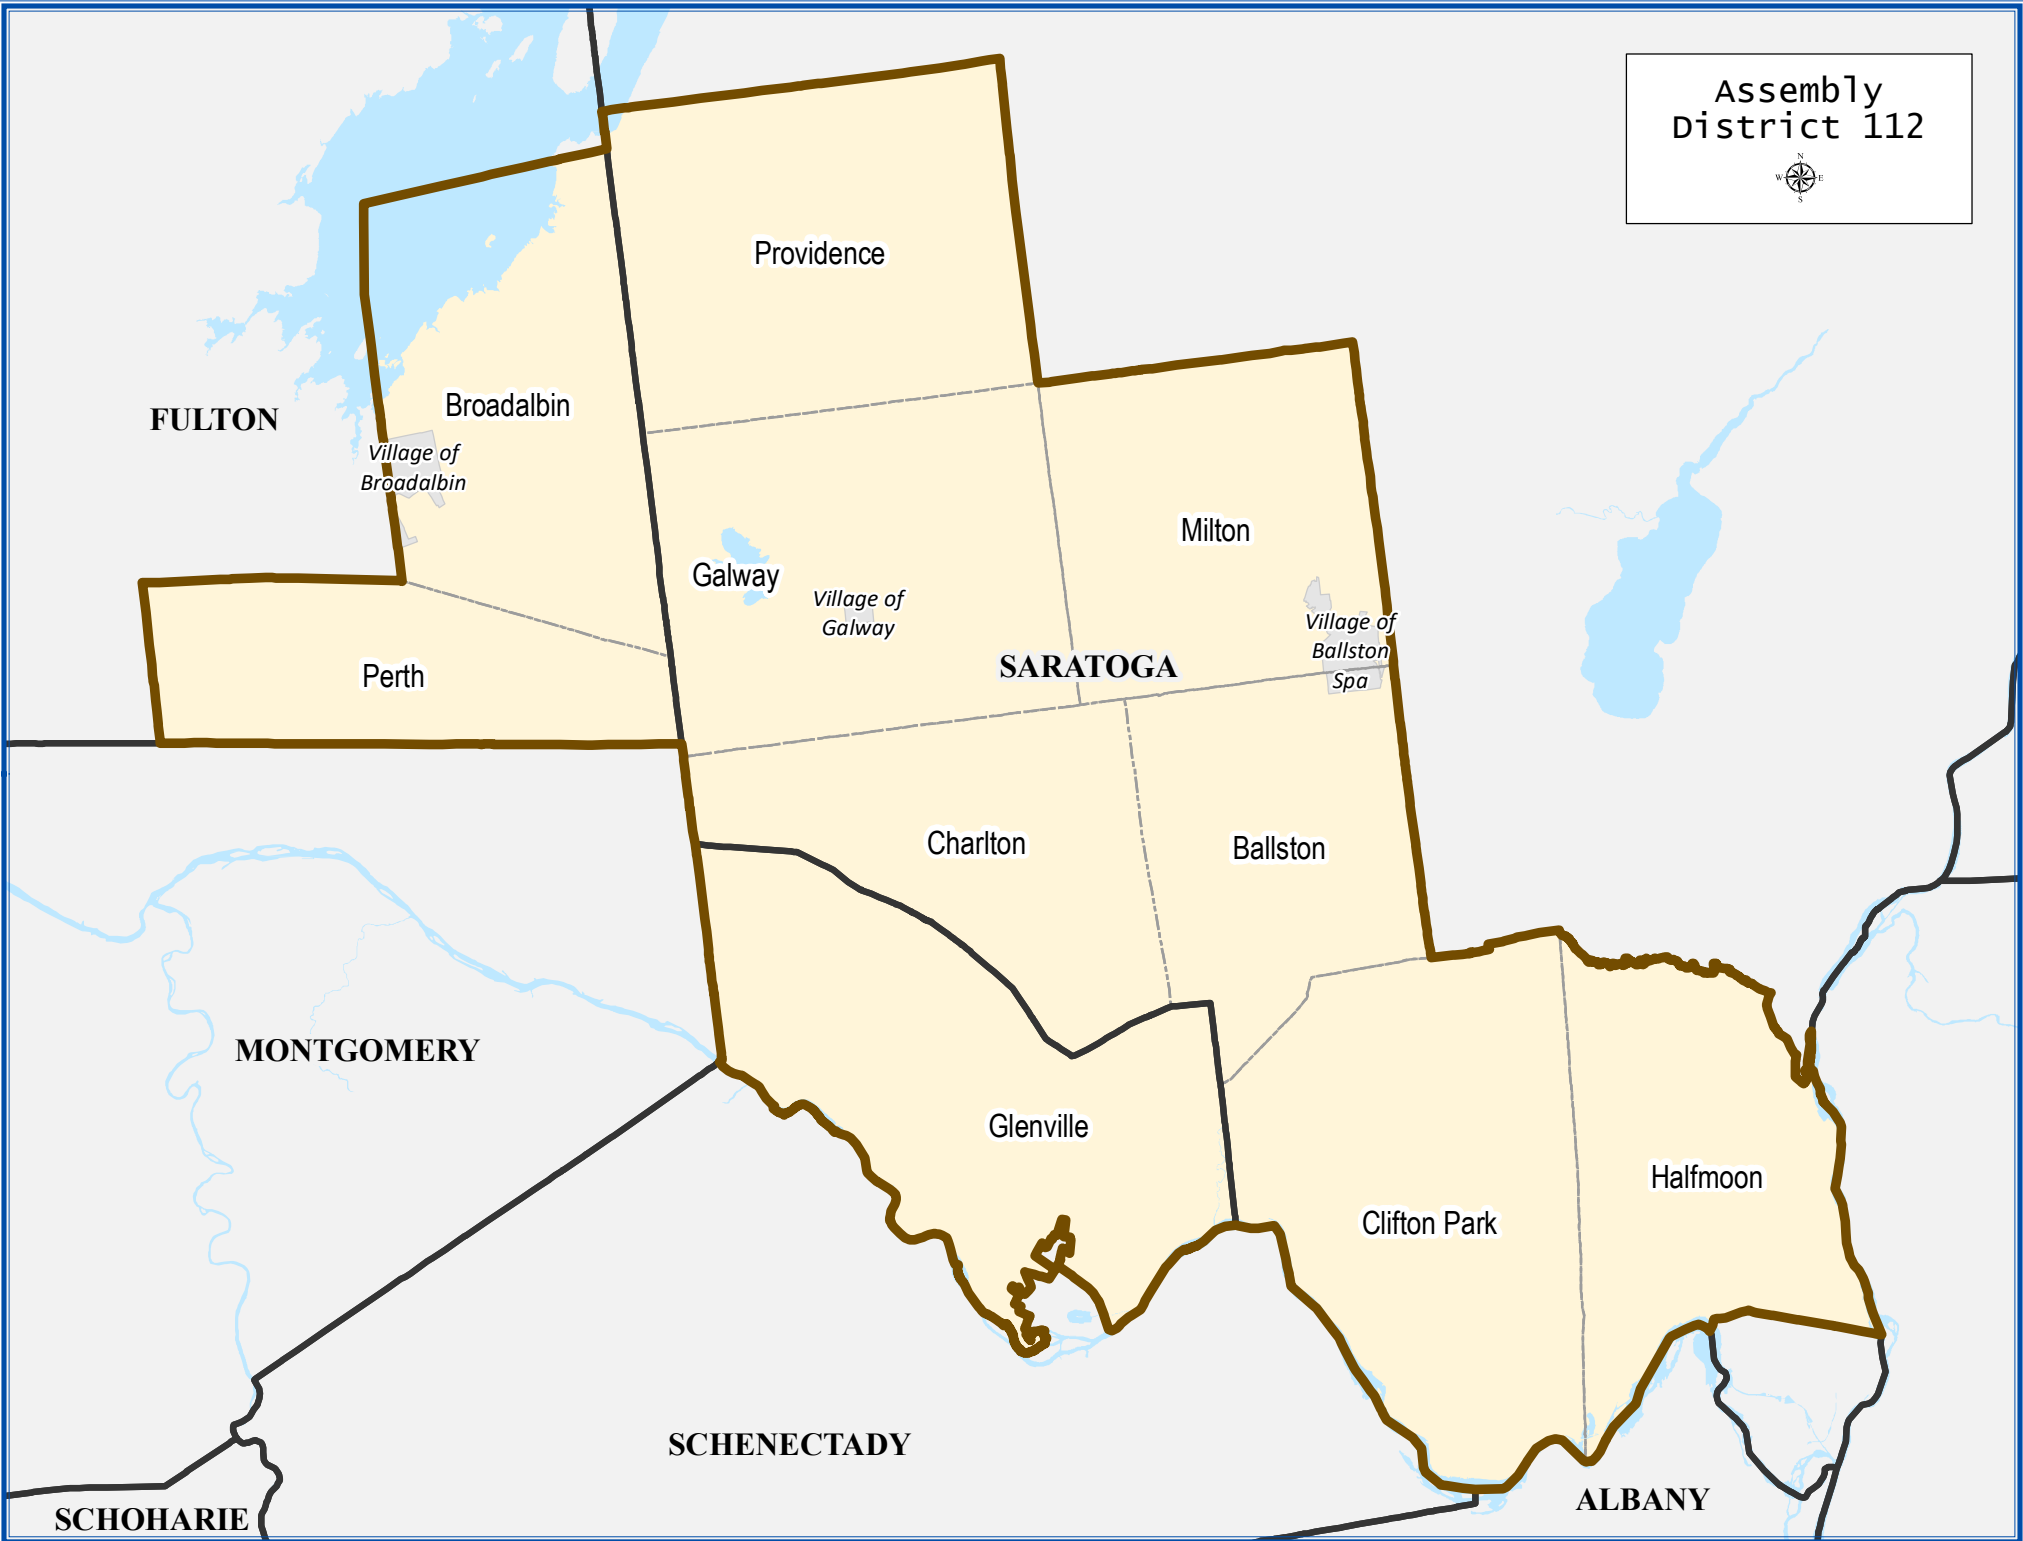

Assembly
District 112

Assembly District 112

Total population : 135,188

Deviation : 562

Deviation Percentage : 0.42

	NH White	NH Black	Hispanic	NH Asian	NH AmInd	NH Hwn	NH Multi	NH Other
Total	115,436	2,400	5,141	5,520	134	29	6,038	490
% of Total	85.39	1.78	3.80	4.08	0.10	0.02	4.47	0.36
Total 18+	93,730	1,815	3,355	3,943	113	15	3,745	360
% of 18+	87.54	1.70	3.13	3.68	0.11	0.01	3.50	0.34
Department of Justice								
	NH White	NH Black	Hispanic	NH Asian	NH AmInd	NH Hwn	NH Multi	NH Other
Total	115,436	3,293	5,141	6,580	1,947	71	436	2,284
% of Total	85.39	2.44	3.80	4.87	1.44	0.05	0.32	1.69
Total 18+	93,730	2,209	3,355	4,403	1,460	34	255	1,630
% of 18+	87.54	2.06	3.13	4.11	1.36	0.03	0.24	1.52