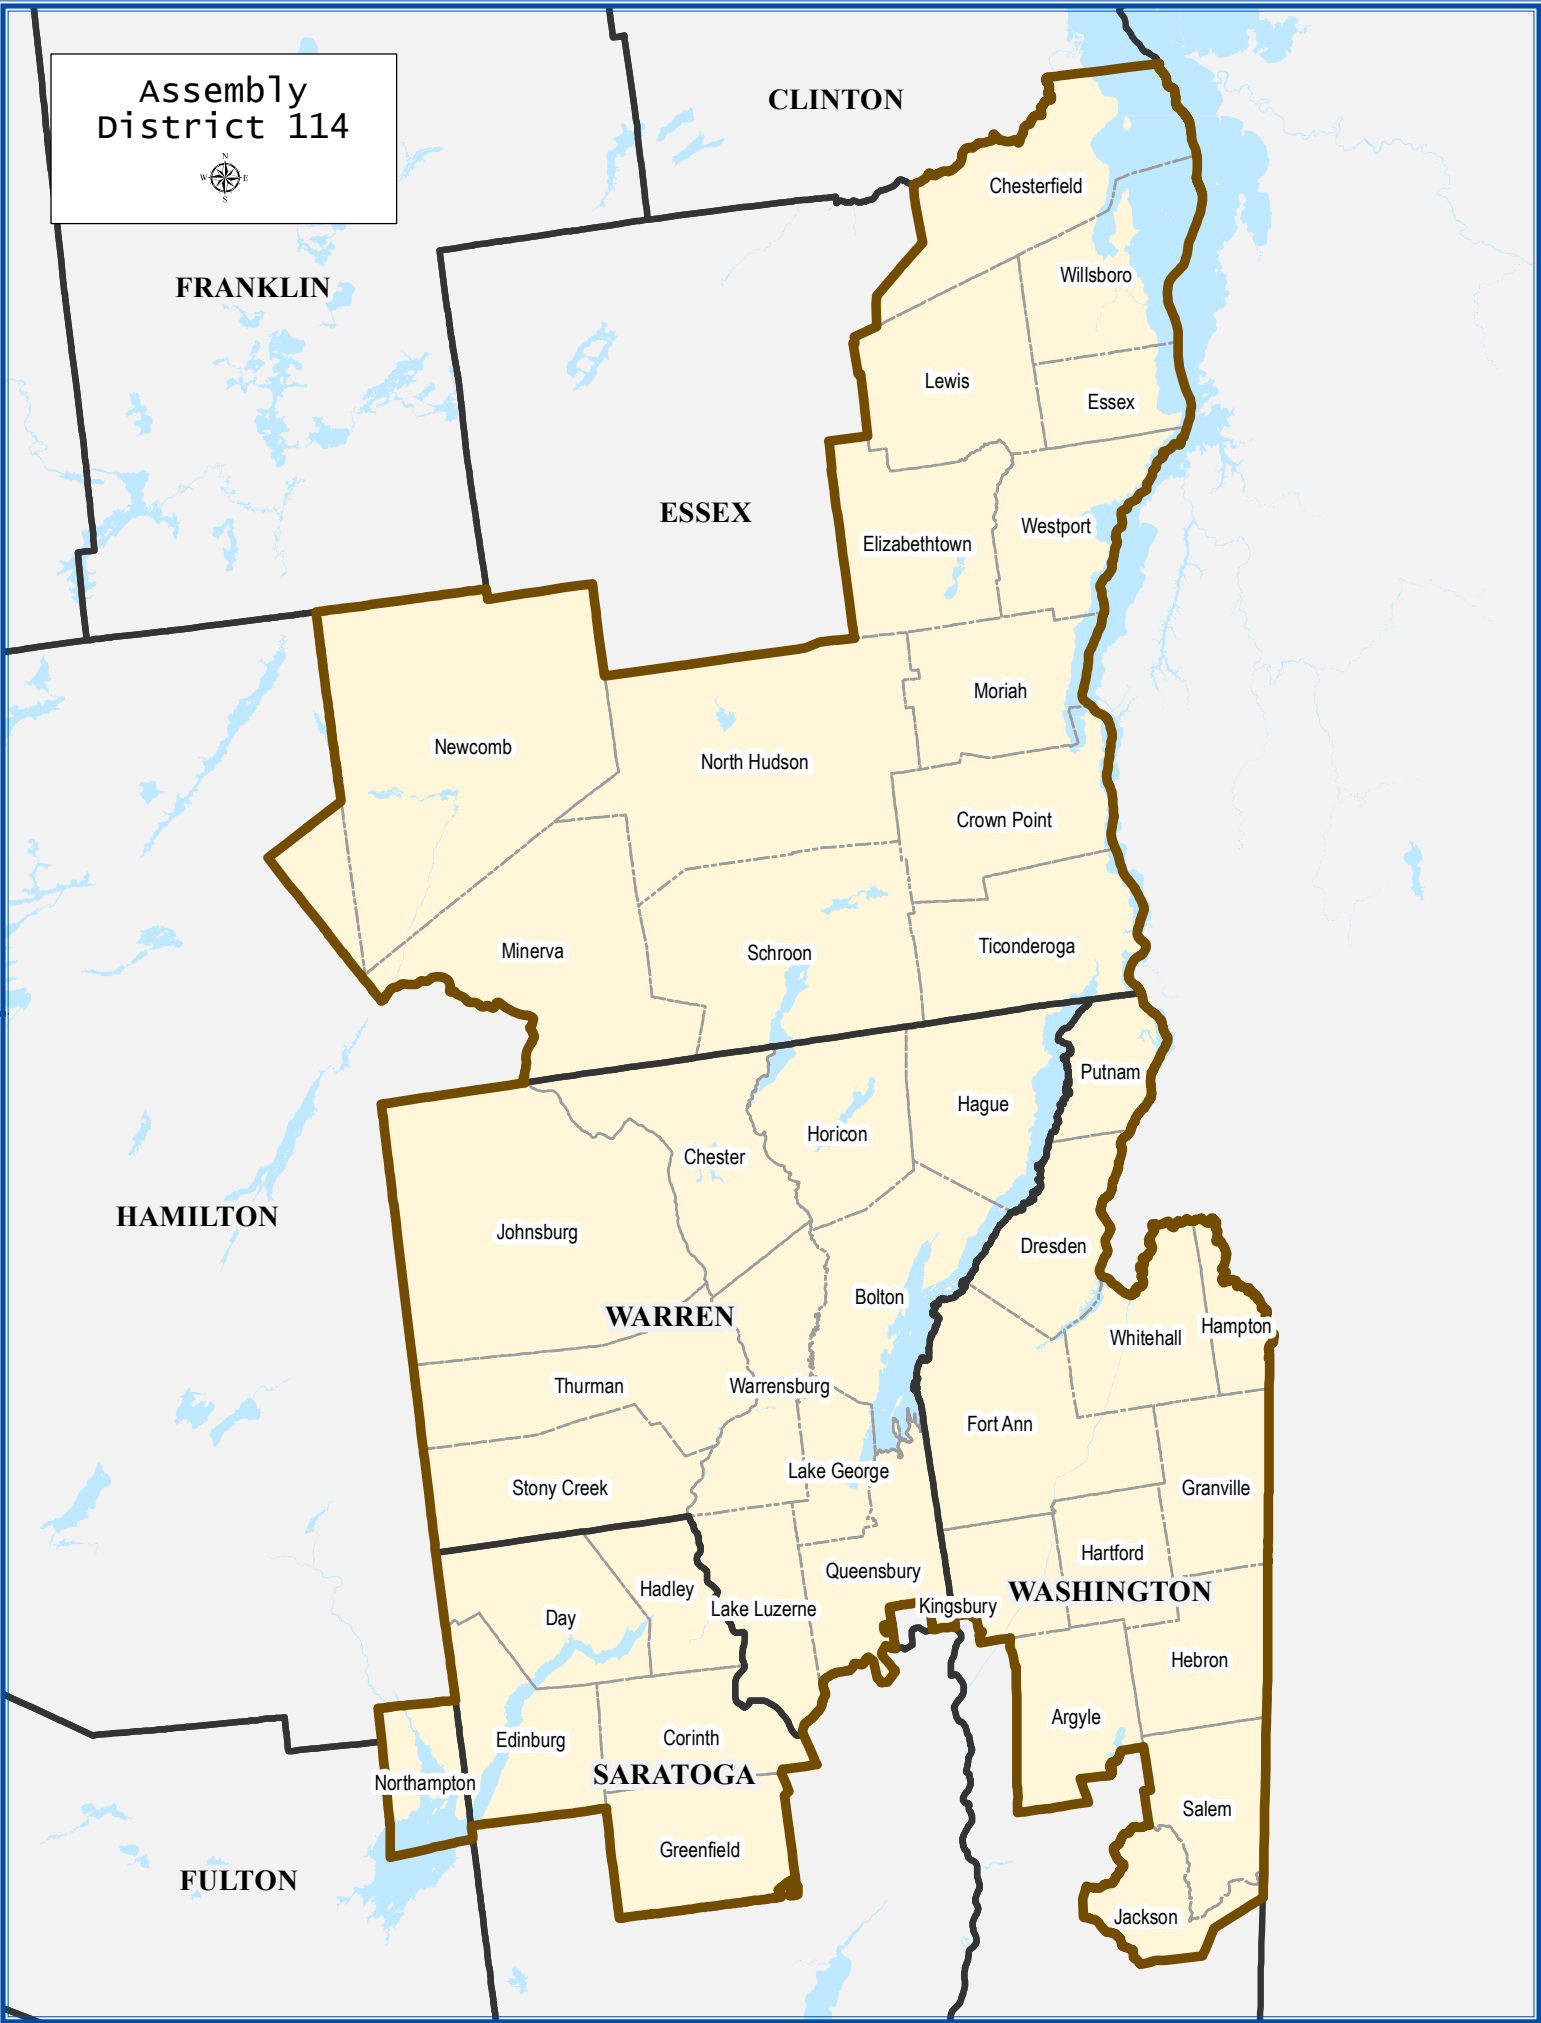

Assembly District 114

Assembly District 114

Total population : 129,173

Deviation : -5,453

Deviation Percentage : -4.05

	NH White	NH Black	Hispanic	NH Asian	NH AmInd	NH Hwn	NH Multi	NH Other
Total	118,418	868	2,836	866	250	21	5,566	348
% of Total	91.67	0.67	2.20	0.67	0.19	0.02	4.31	0.27
Total 18+	97,506	684	1,878	704	213	20	3,939	241
% of 18+	92.70	0.65	1.79	0.67	0.20	0.02	3.74	0.23
Department of Justice								
	NH White	NH Black	Hispanic	NH Asian	NH AmInd	NH Hwn	NH Multi	NH Other
Total	118,418	1,464	2,836	1,234	2,785	43	270	2,123
% of Total	91.67	1.13	2.20	0.96	2.16	0.03	0.21	1.64
Total 18+	97,506	929	1,878	880	2,214	38	155	1,585
% of 18+	92.70	0.88	1.79	0.84	2.10	0.04	0.15	1.51