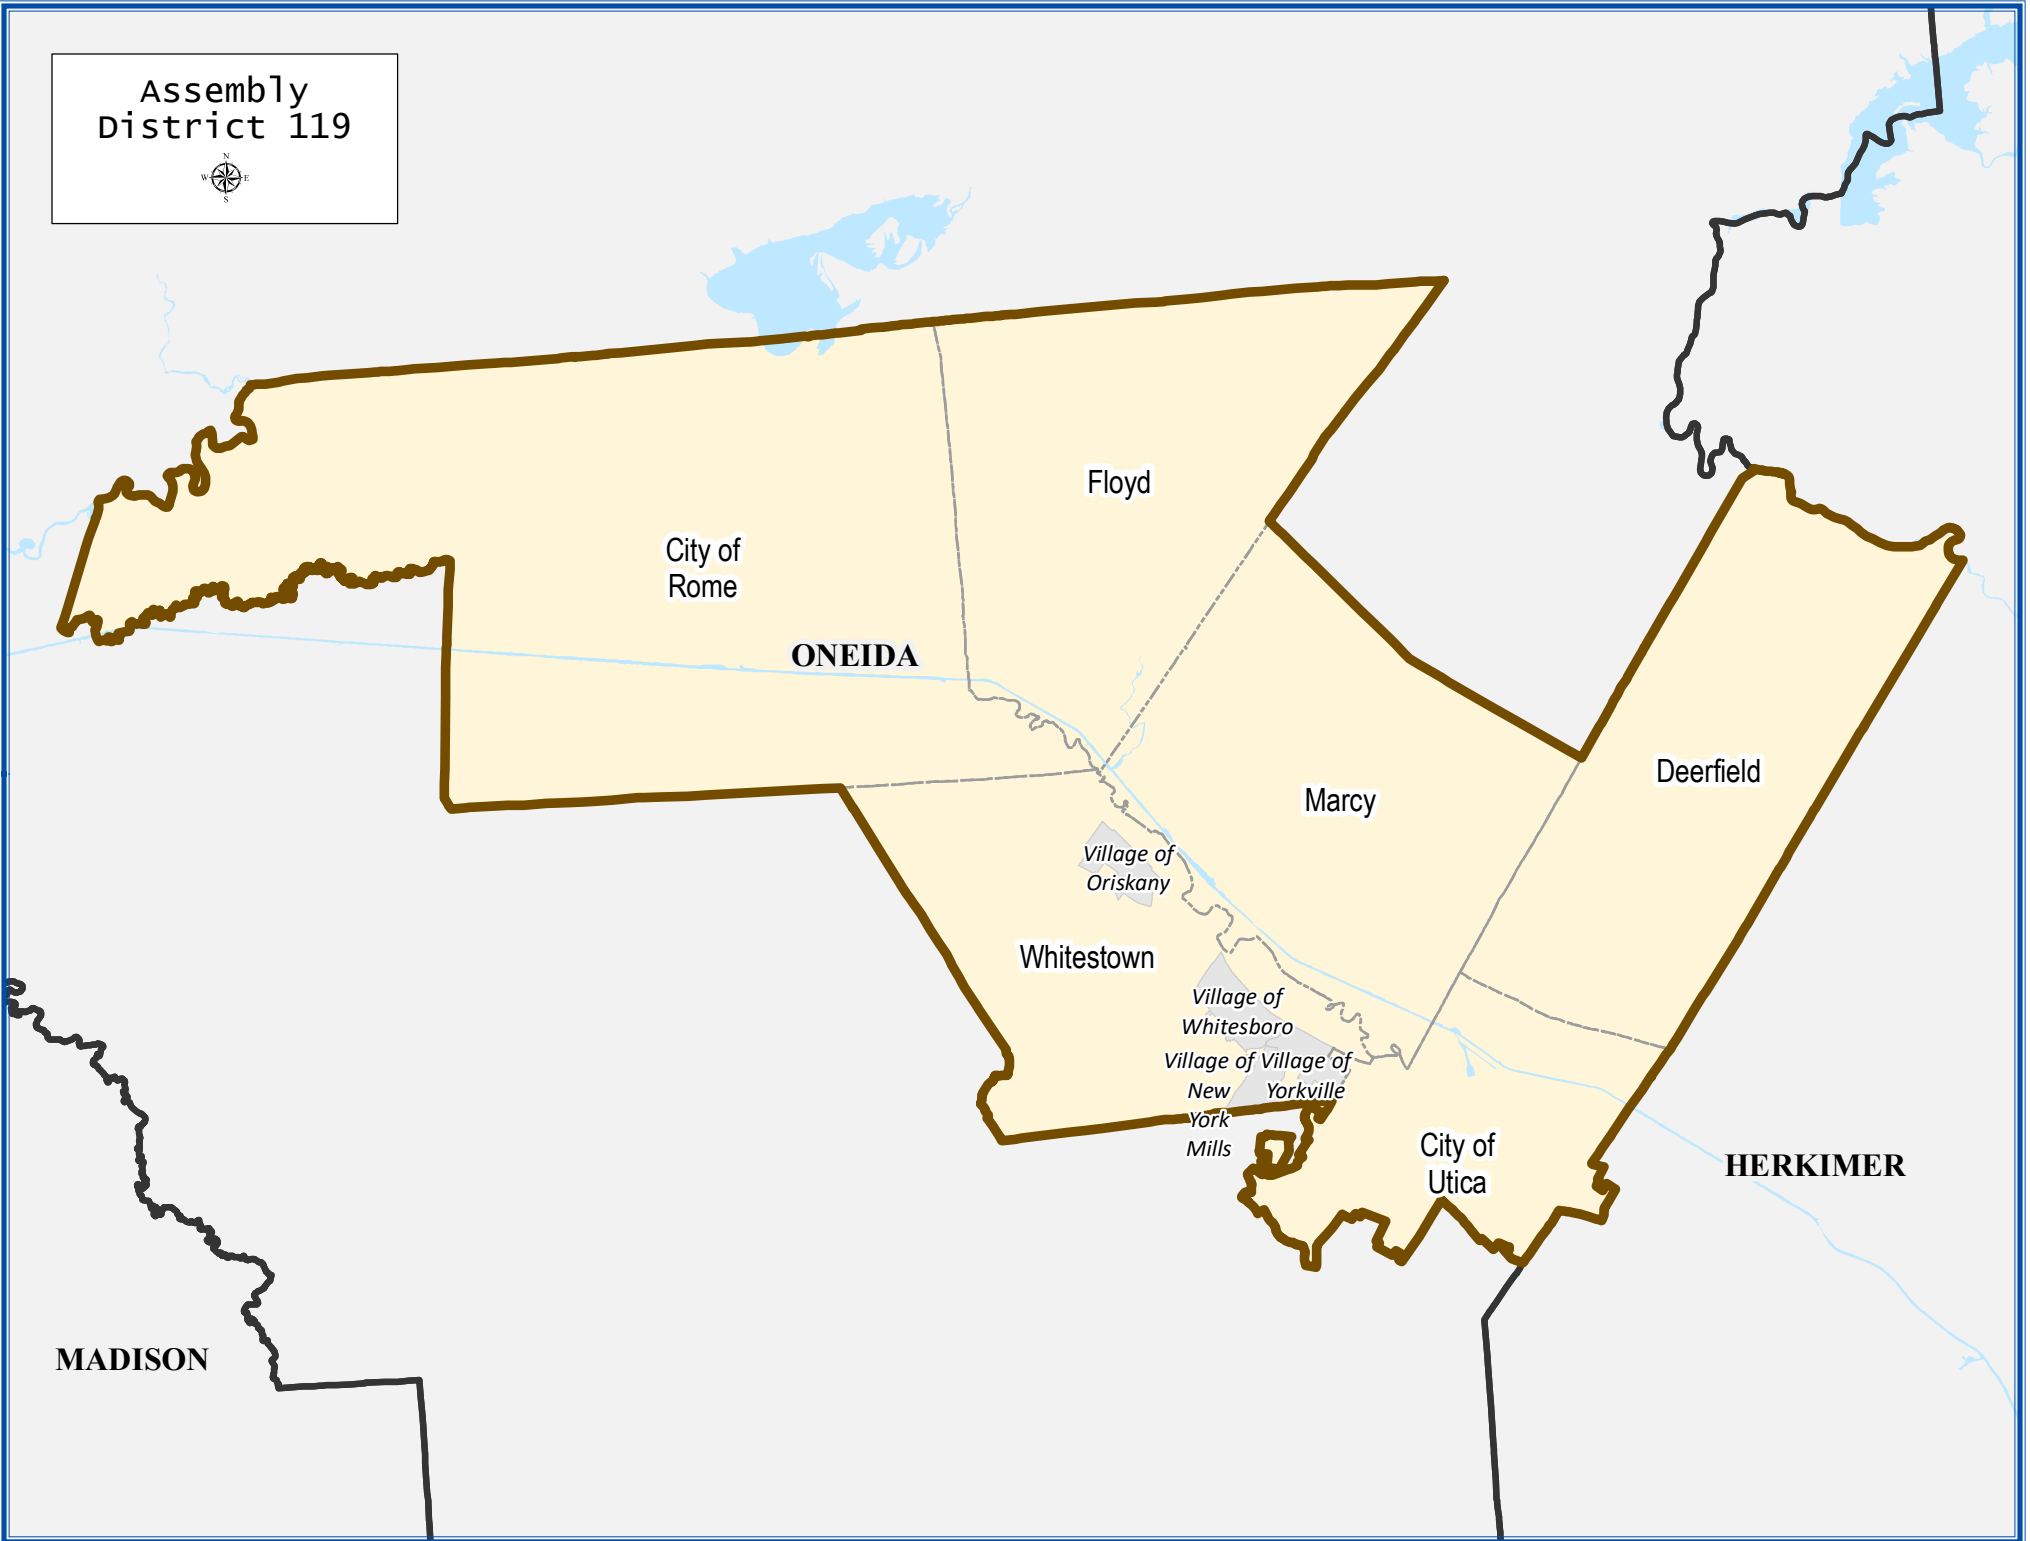

Assembly
District 119

Assembly District 119

Total population : 128,938

Deviation : -5,688

Deviation Percentage : -4.23

	NH White	NH Black	Hispanic	NH Asian	NH AmInd	NH Hwn	NH Multi	NH Other
Total	88,479	12,822	12,211	8,989	259	43	5,682	453
% of Total	68.62	9.94	9.47	6.97	0.20	0.03	4.41	0.35
Total 18+	73,090	8,606	7,791	5,859	207	37	3,281	303
% of 18+	73.70	8.68	7.86	5.91	0.21	0.04	3.31	0.31
Department of Justice								
	NH White	NH Black	Hispanic	NH Asian	NH AmInd	NH Hwn	NH Multi	NH Other
Total	88,479	14,980	12,211	9,646	1,345	87	635	1,555
% of Total	68.62	11.62	9.47	7.48	1.04	0.07	0.49	1.21
Total 18+	73,090	9,477	7,791	6,232	1,028	71	370	1,115
% of 18+	73.70	9.56	7.86	6.28	1.04	0.07	0.37	1.12