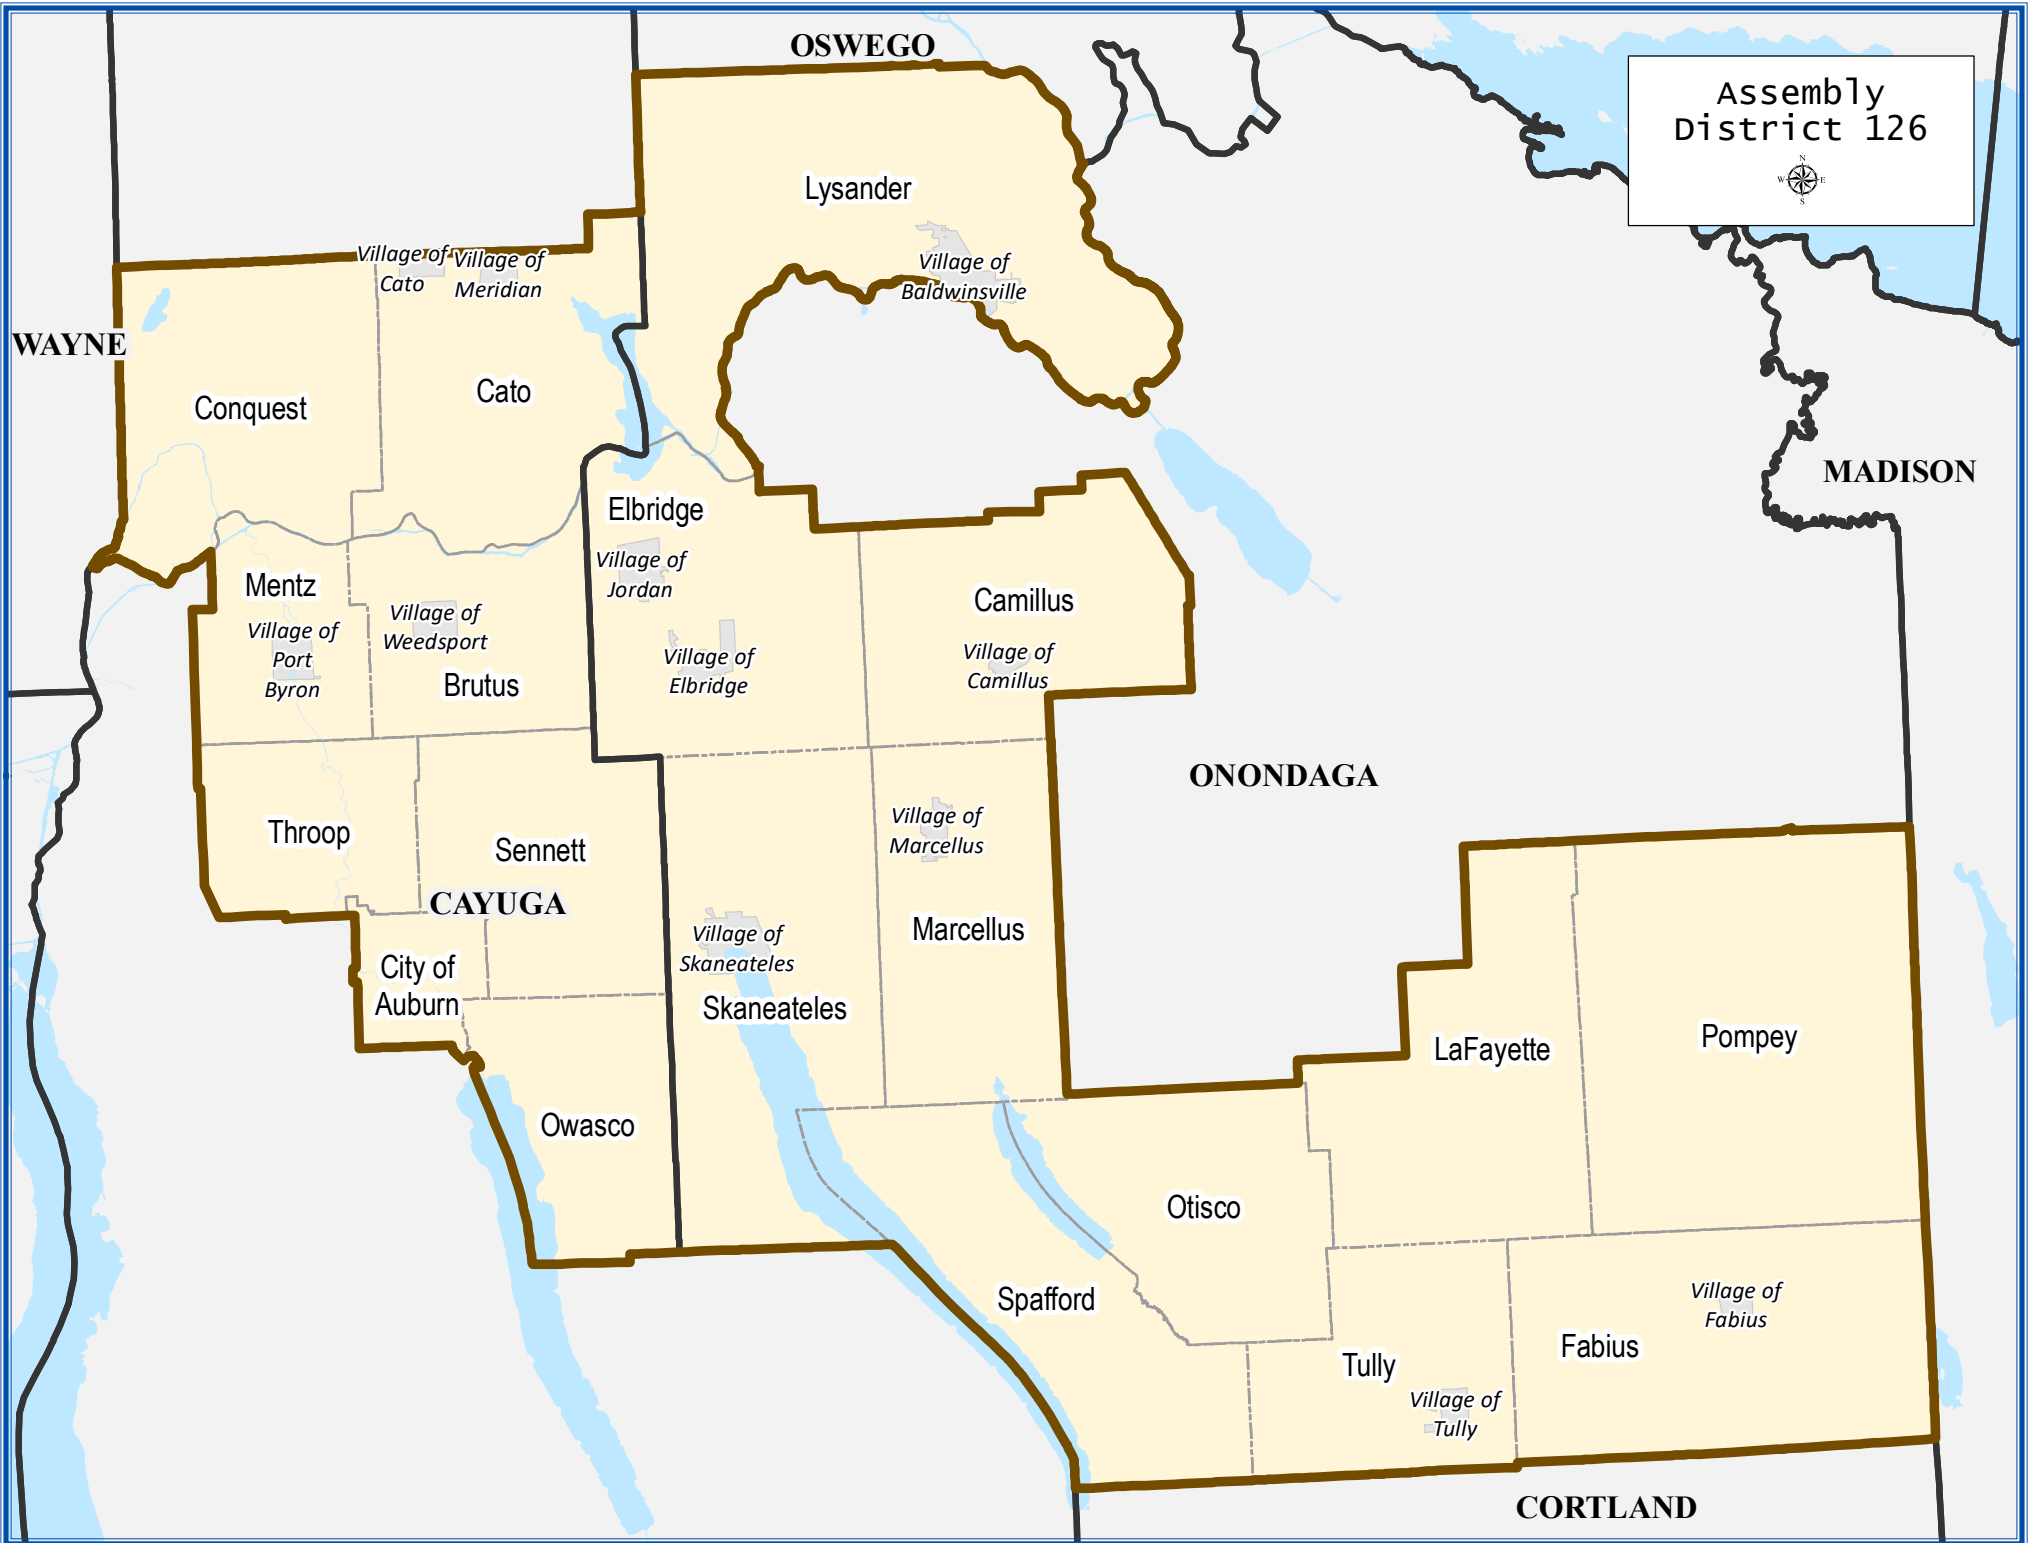

Assembly District 126

Assembly District 126

Total population : 133,030

Deviation : -1,596

Deviation Percentage : -1.19

	NH White	NH Black	Hispanic	NH Asian	NH AmInd	NH Hwn	NH Multi	NH Other
Total	118,496	2,745	3,543	1,527	465	50	5,807	397
% of Total	89.07	2.06	2.66	1.15	0.35	0.04	4.37	0.30
Total 18+	96,242	1,996	2,180	1,182	384	32	3,401	238
% of 18+	91.09	1.89	2.06	1.12	0.36	0.03	3.22	0.23
Department of Justice								
	NH White	NH Black	Hispanic	NH Asian	NH AmInd	NH Hwn	NH Multi	NH Other
Total	118,496	4,229	3,543	2,124	2,253	103	443	1,839
% of Total	89.07	3.18	2.66	1.60	1.69	0.08	0.33	1.38
Total 18+	96,242	2,509	2,180	1,447	1,661	68	236	1,312
% of 18+	91.09	2.37	2.06	1.37	1.57	0.06	0.22	1.24