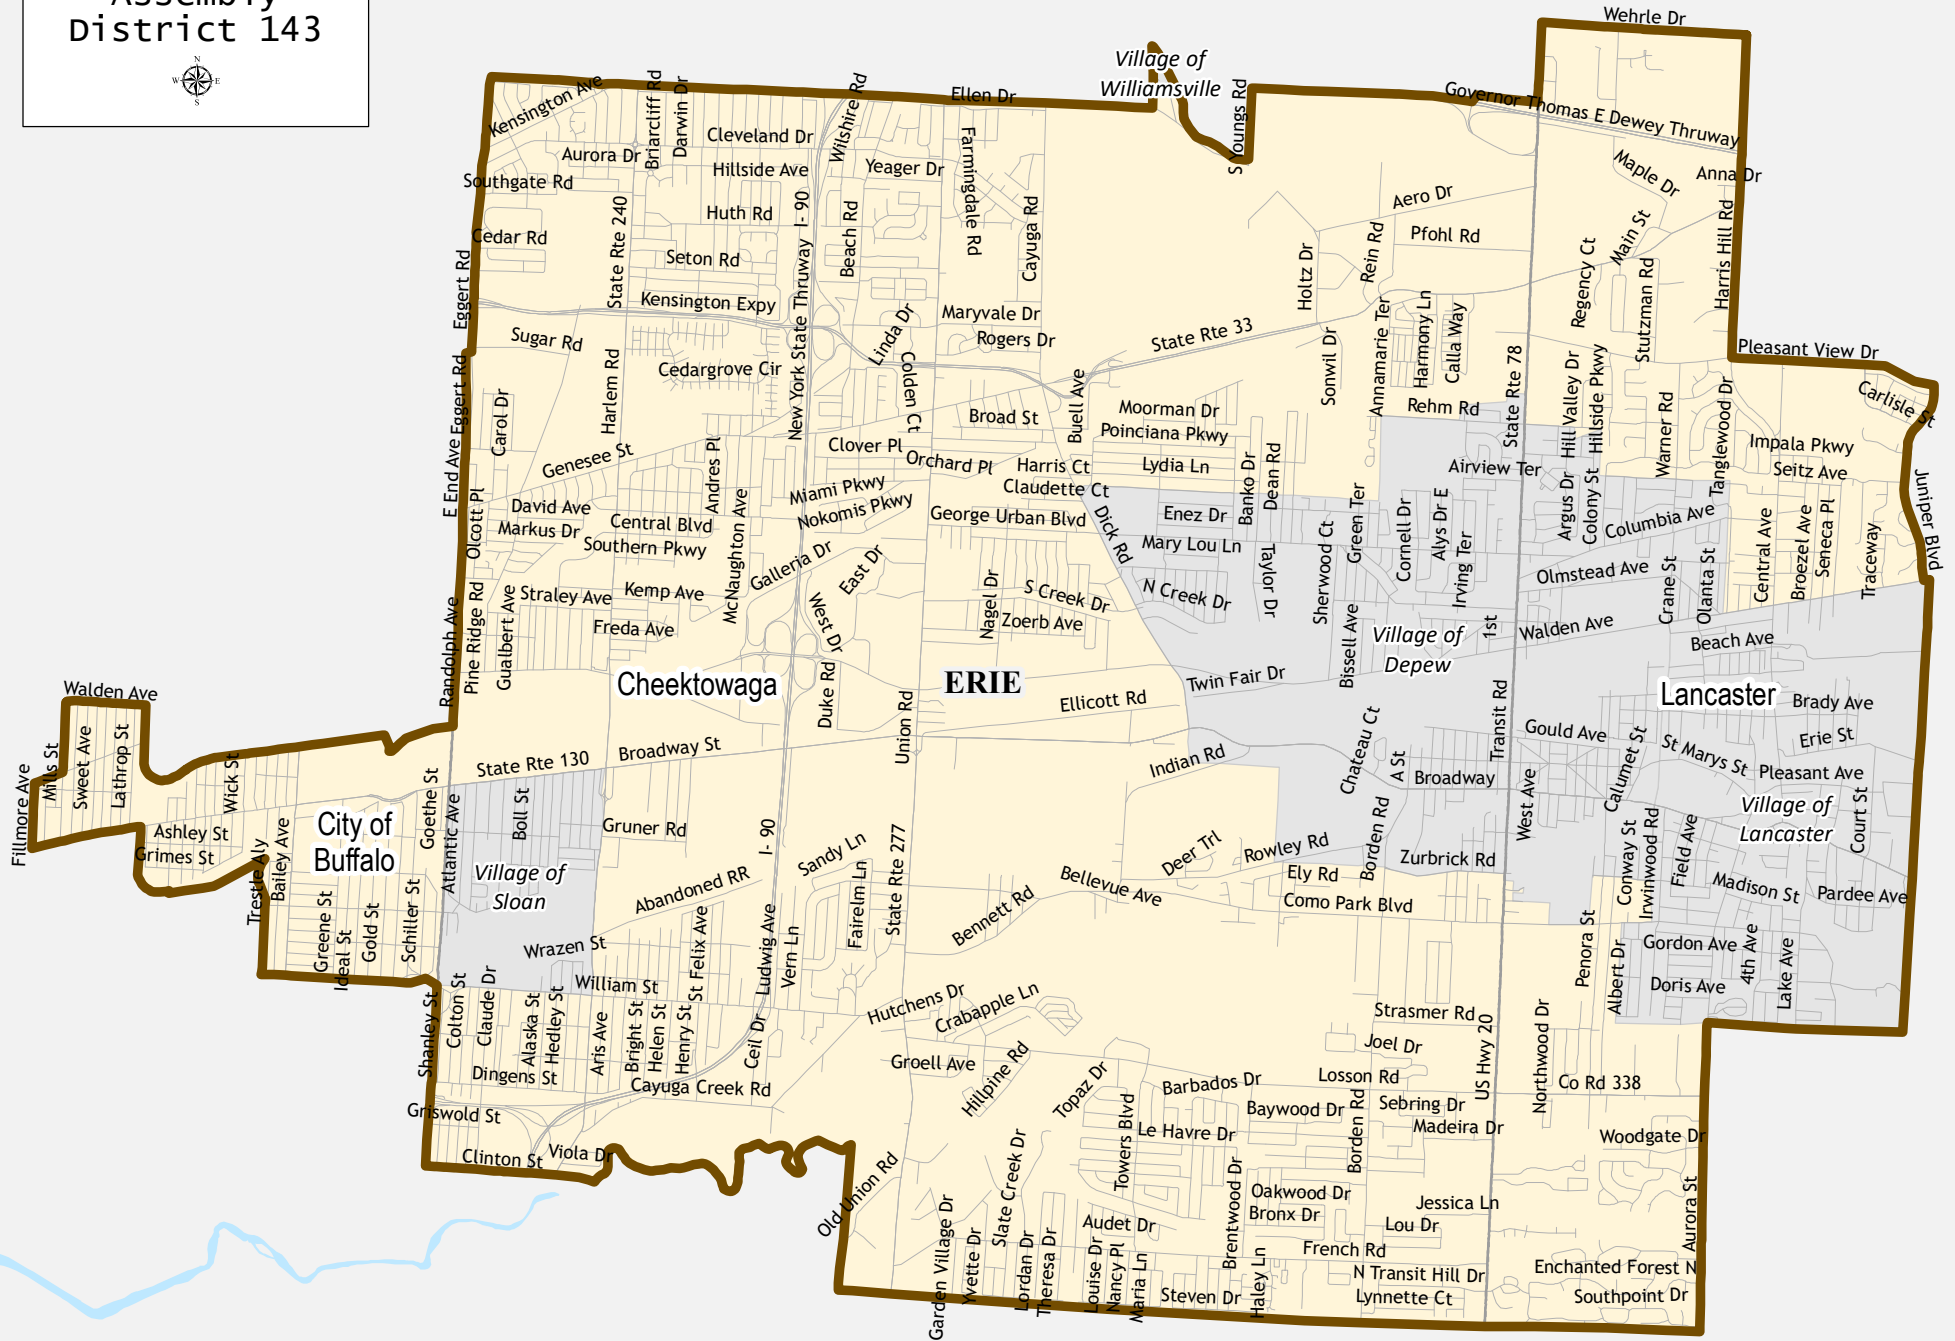

# Assembly District 143

## Assembly District 143

Total population : 132,232

Deviation : -2,394

Deviation Percentage : -1.78

	NH White	NH Black	Hispanic	NH Asian	NH AmInd	NH Hwn	NH Multi	NH Other
Total	99,534	14,987	5,818	6,741	294	39	4,356	463
% of Total	75.27	11.33	4.40	5.10	0.22	0.03	3.29	0.35
Total 18+	84,687	10,900	3,723	4,554	221	30	2,503	283
% of 18+	79.22	10.20	3.48	4.26	0.21	0.03	2.34	0.26
Department of Justice								
	NH White	NH Black	Hispanic	NH Asian	NH AmInd	NH Hwn	NH Multi	NH Other
Total	99,534	16,555	5,818	7,394	1,184	51	530	1,166
% of Total	75.27	12.52	4.40	5.59	0.90	0.04	0.40	0.88
Total 18+	84,687	11,545	3,723	4,920	863	39	313	811
% of 18+	79.22	10.80	3.48	4.60	0.81	0.04	0.29	0.76