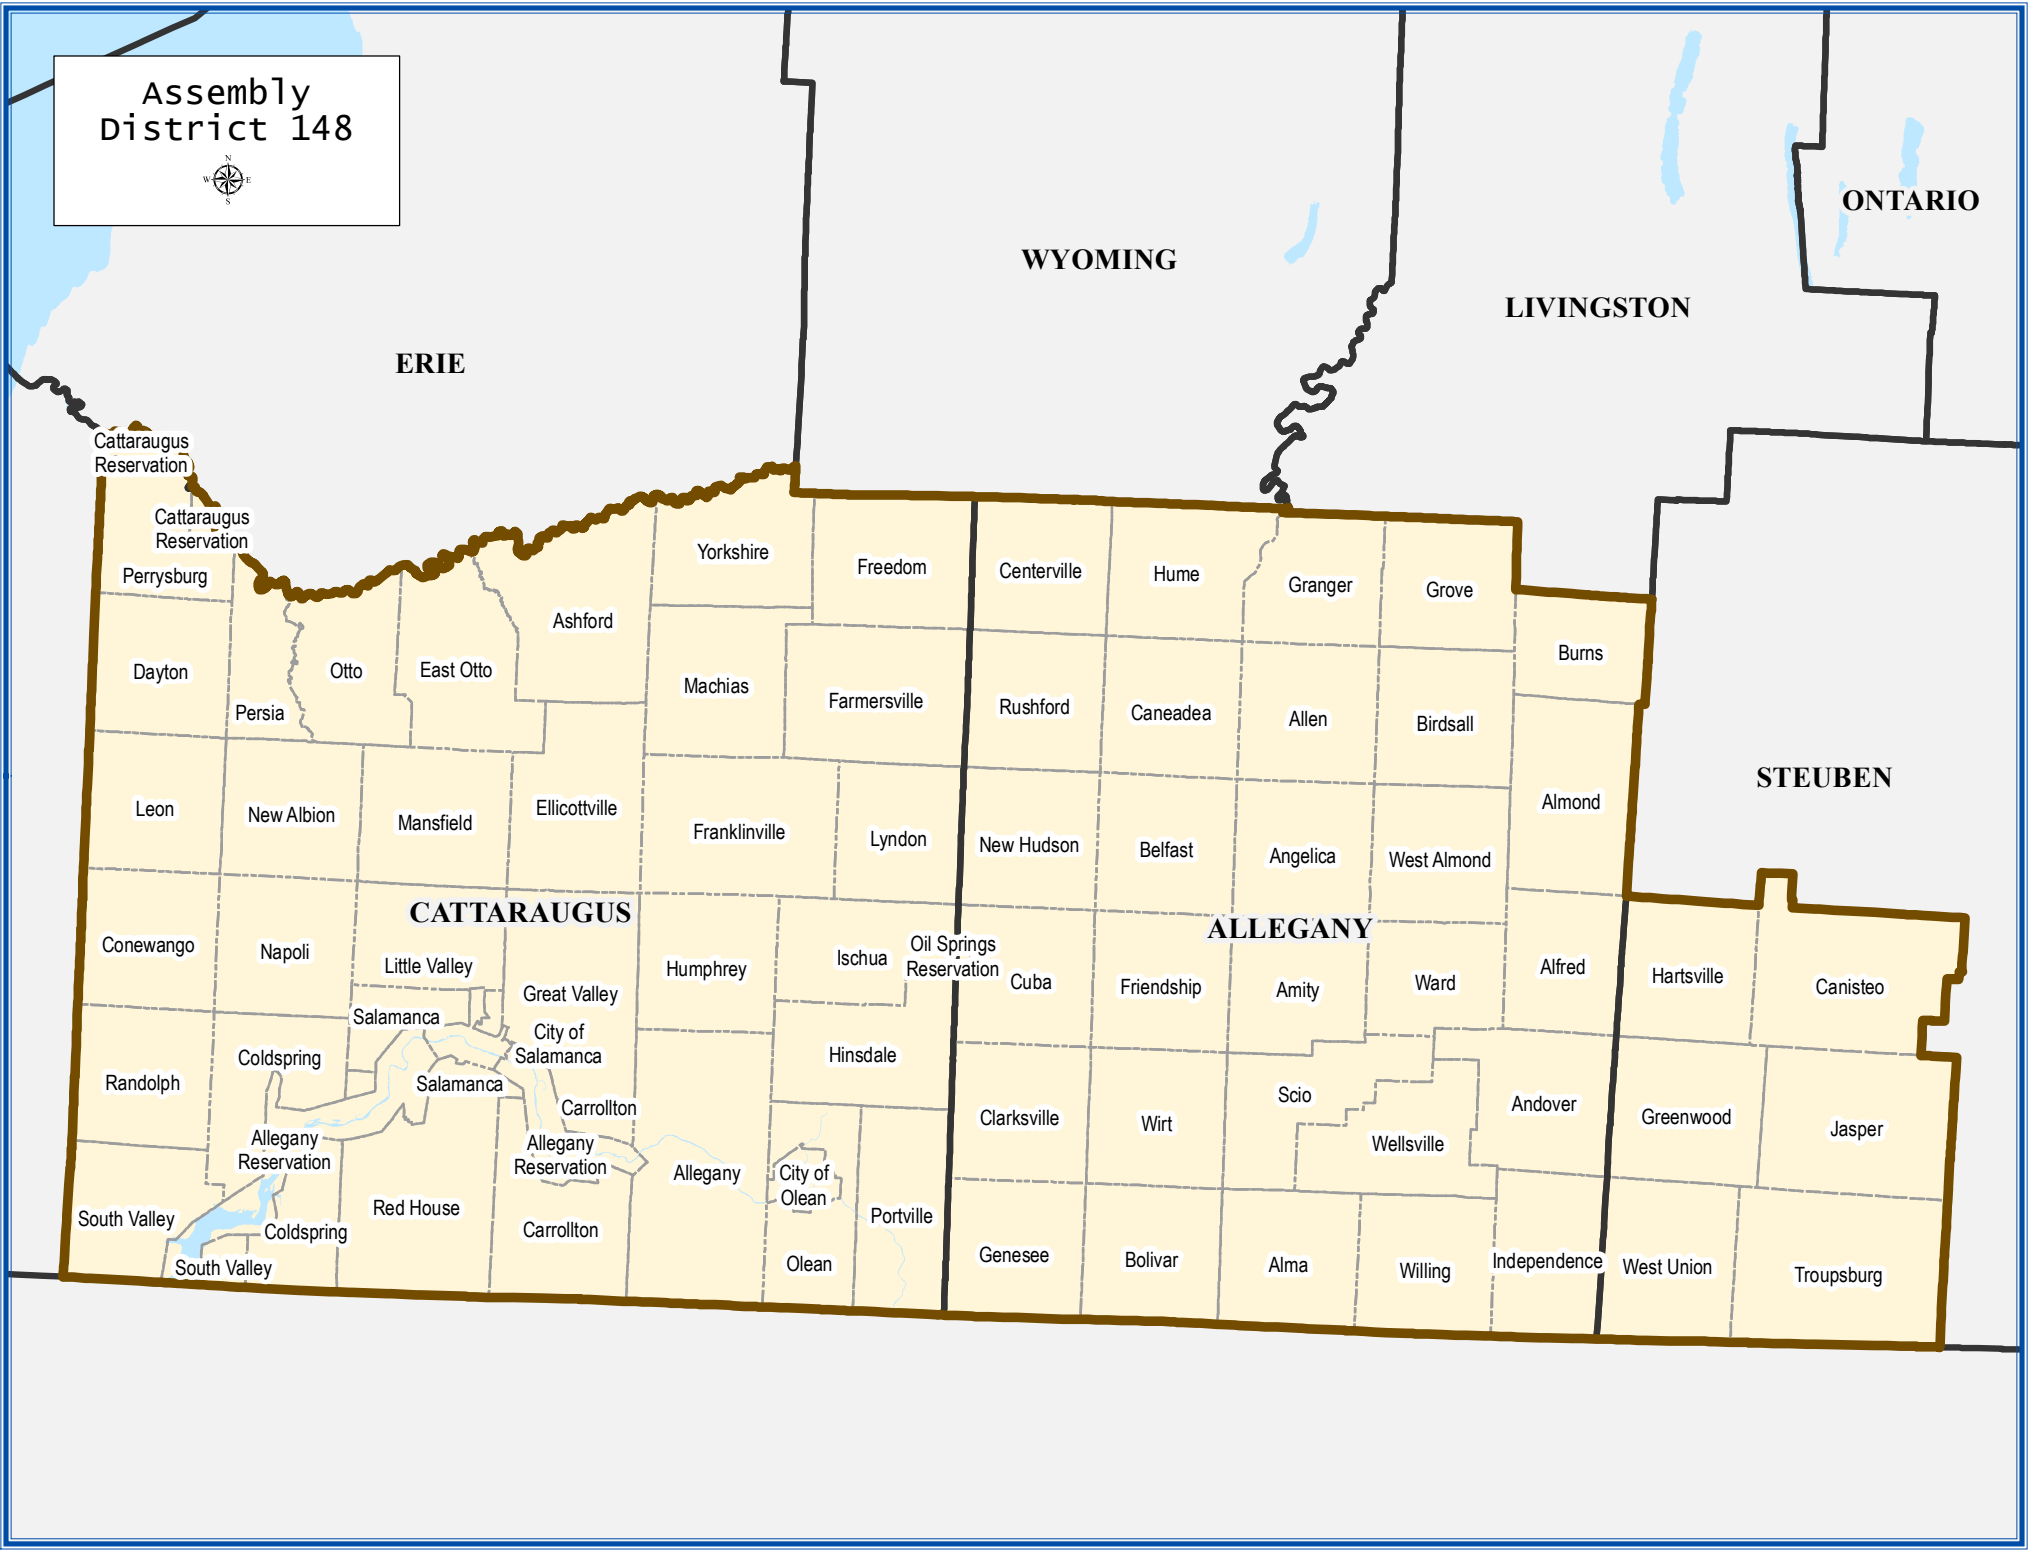

Assembly District 148

Assembly District 148

Total population : 131,105

Deviation : -3,521

Deviation Percentage : -2.62

	NH White	NH Black	Hispanic	NH Asian	NH AmInd	NH Hwn	NH Multi	NH Other
Total	117,047	1,843	2,676	960	2,781	15	5,333	450
% of Total	89.28	1.41	2.04	0.73	2.12	0.01	4.07	0.34
Total 18+	93,043	1,556	1,766	776	1,997	15	3,289	319
% of 18+	90.54	1.51	1.72	0.76	1.94	0.01	3.20	0.31
Department of Justice								
	NH White	NH Black	Hispanic	NH Asian	NH AmInd	NH Hwn	NH Multi	NH Other
Total	117,047	2,758	2,676	1,271	5,071	45	339	1,898
% of Total	89.28	2.10	2.04	0.97	3.87	0.03	0.26	1.45
Total 18+	93,043	1,873	1,766	918	3,501	37	238	1,385
% of 18+	90.54	1.82	1.72	0.89	3.41	0.04	0.23	1.35