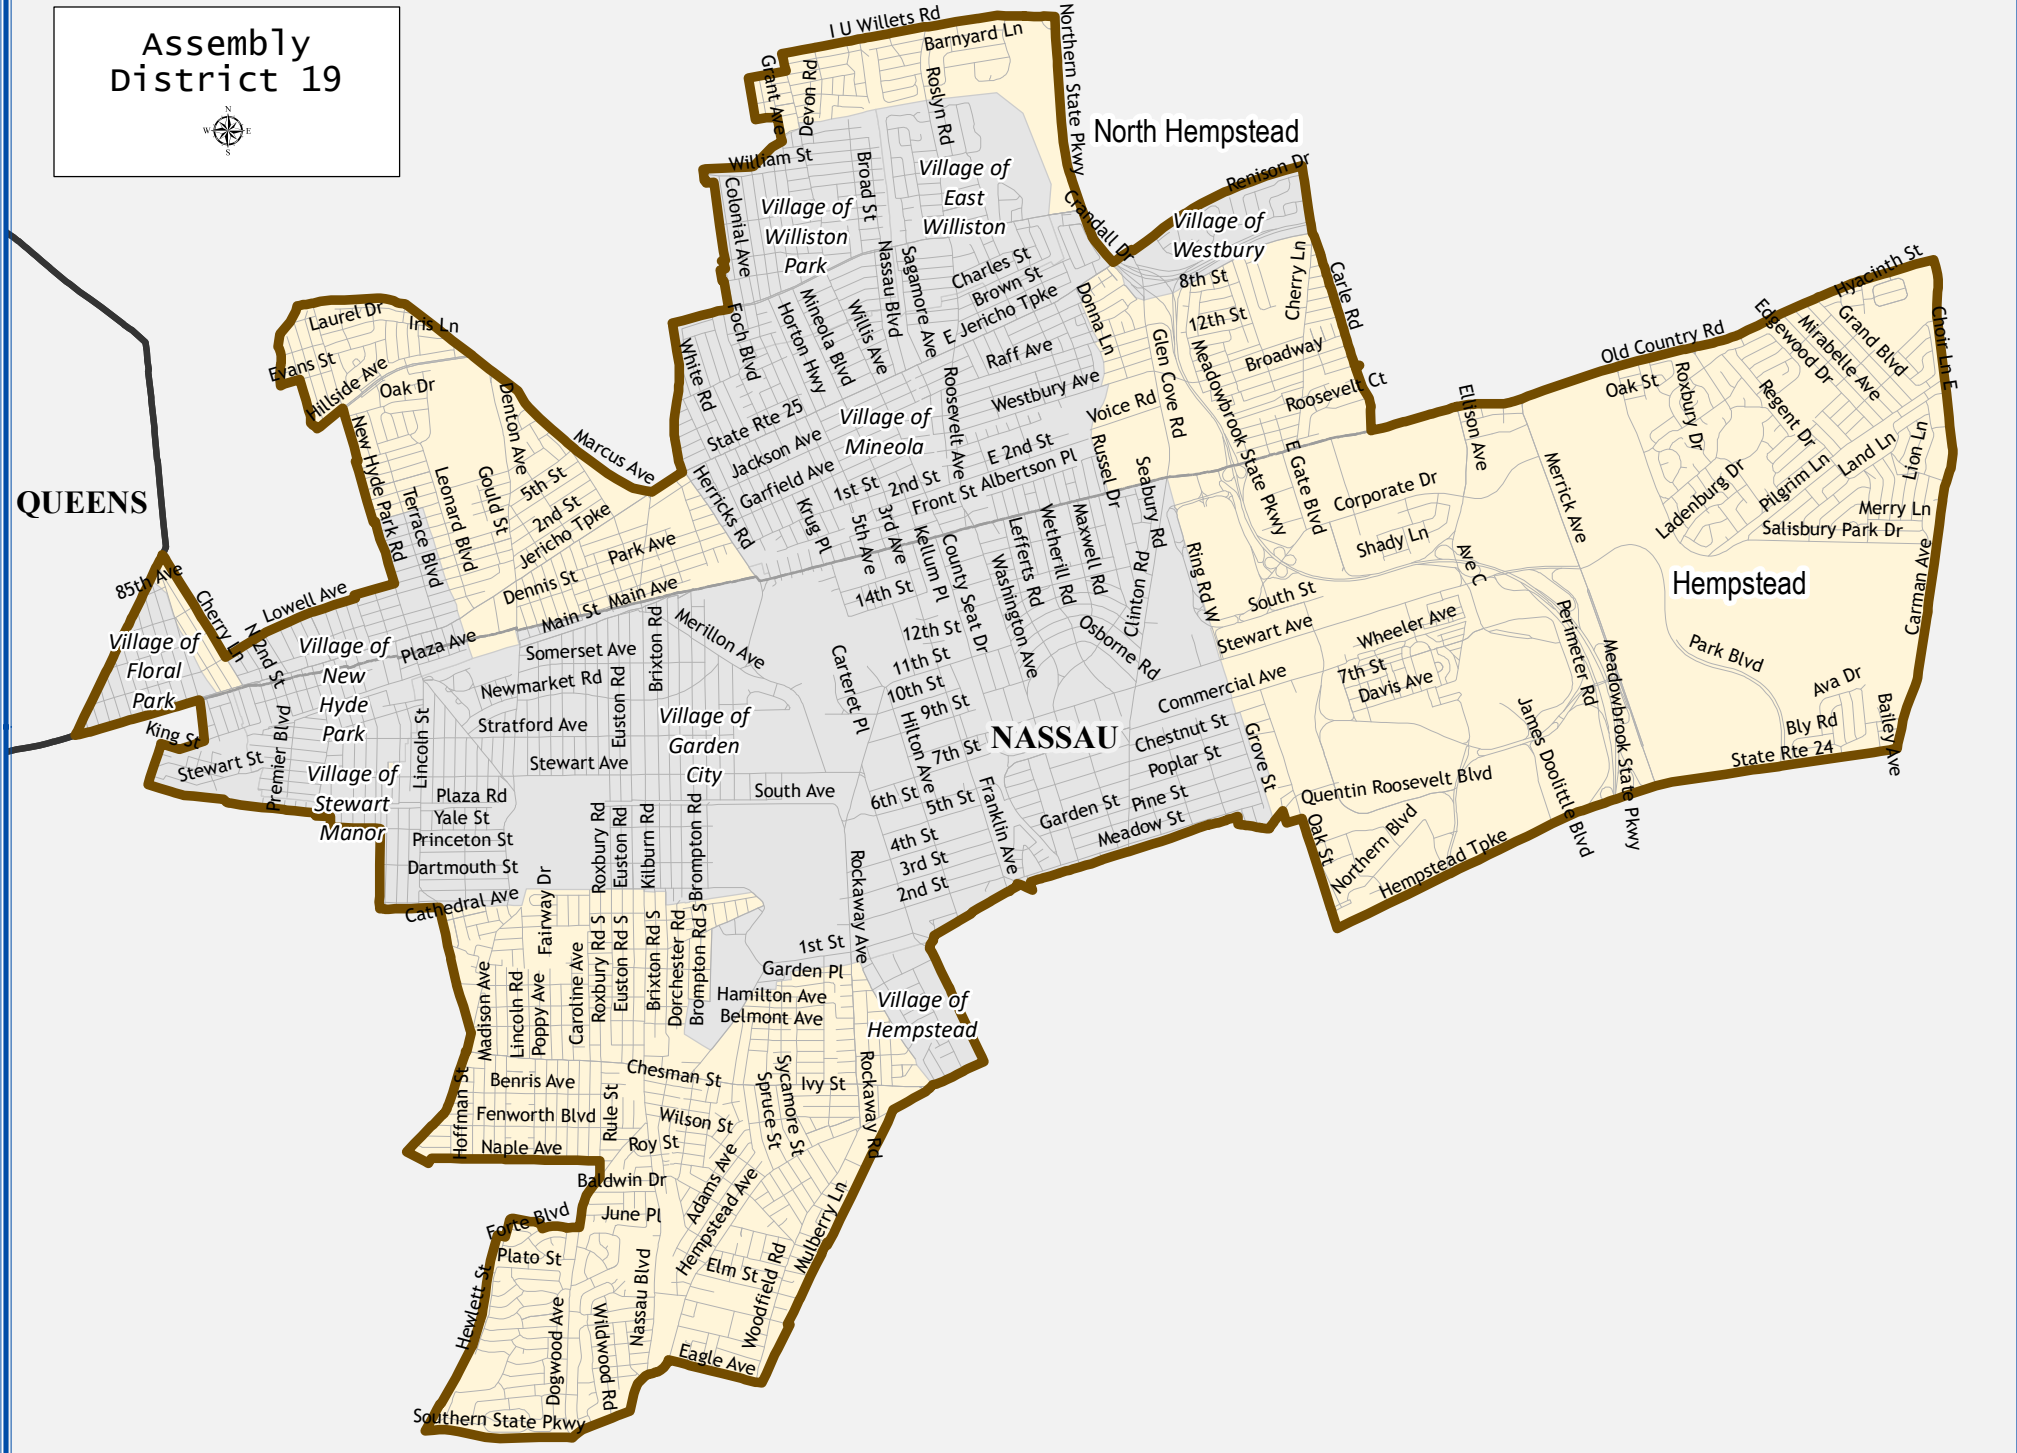

# Assembly District 19

QUEENS

North Hempstead

Hempstead

NASSAU

## Assembly District 19

Total population : 134,987

Deviation : 361

Deviation Percentage : 0.27

	NH White	NH Black	Hispanic	NH Asian	NH AmInd	NH Hwn	NH Multi	NH Other
Total	86,304	4,084	18,961	20,922	162	34	3,410	1,110
% of Total	63.94	3.03	14.05	15.50	0.12	0.03	2.53	0.82
Total 18+	71,598	3,275	13,648	16,072	120	31	2,099	806
% of 18+	66.51	3.04	12.68	14.93	0.11	0.03	1.95	0.75
Department of Justice								
	NH White	NH Black	Hispanic	NH Asian	NH AmInd	NH Hwn	NH Multi	NH Other
Total	86,304	4,492	18,961	22,016	361	54	777	2,022
% of Total	63.94	3.33	14.05	16.31	0.27	0.04	0.58	1.50
Total 18+	71,598	3,484	13,648	16,592	288	47	544	1,448
% of 18+	66.51	3.24	12.68	15.41	0.27	0.04	0.51	1.35