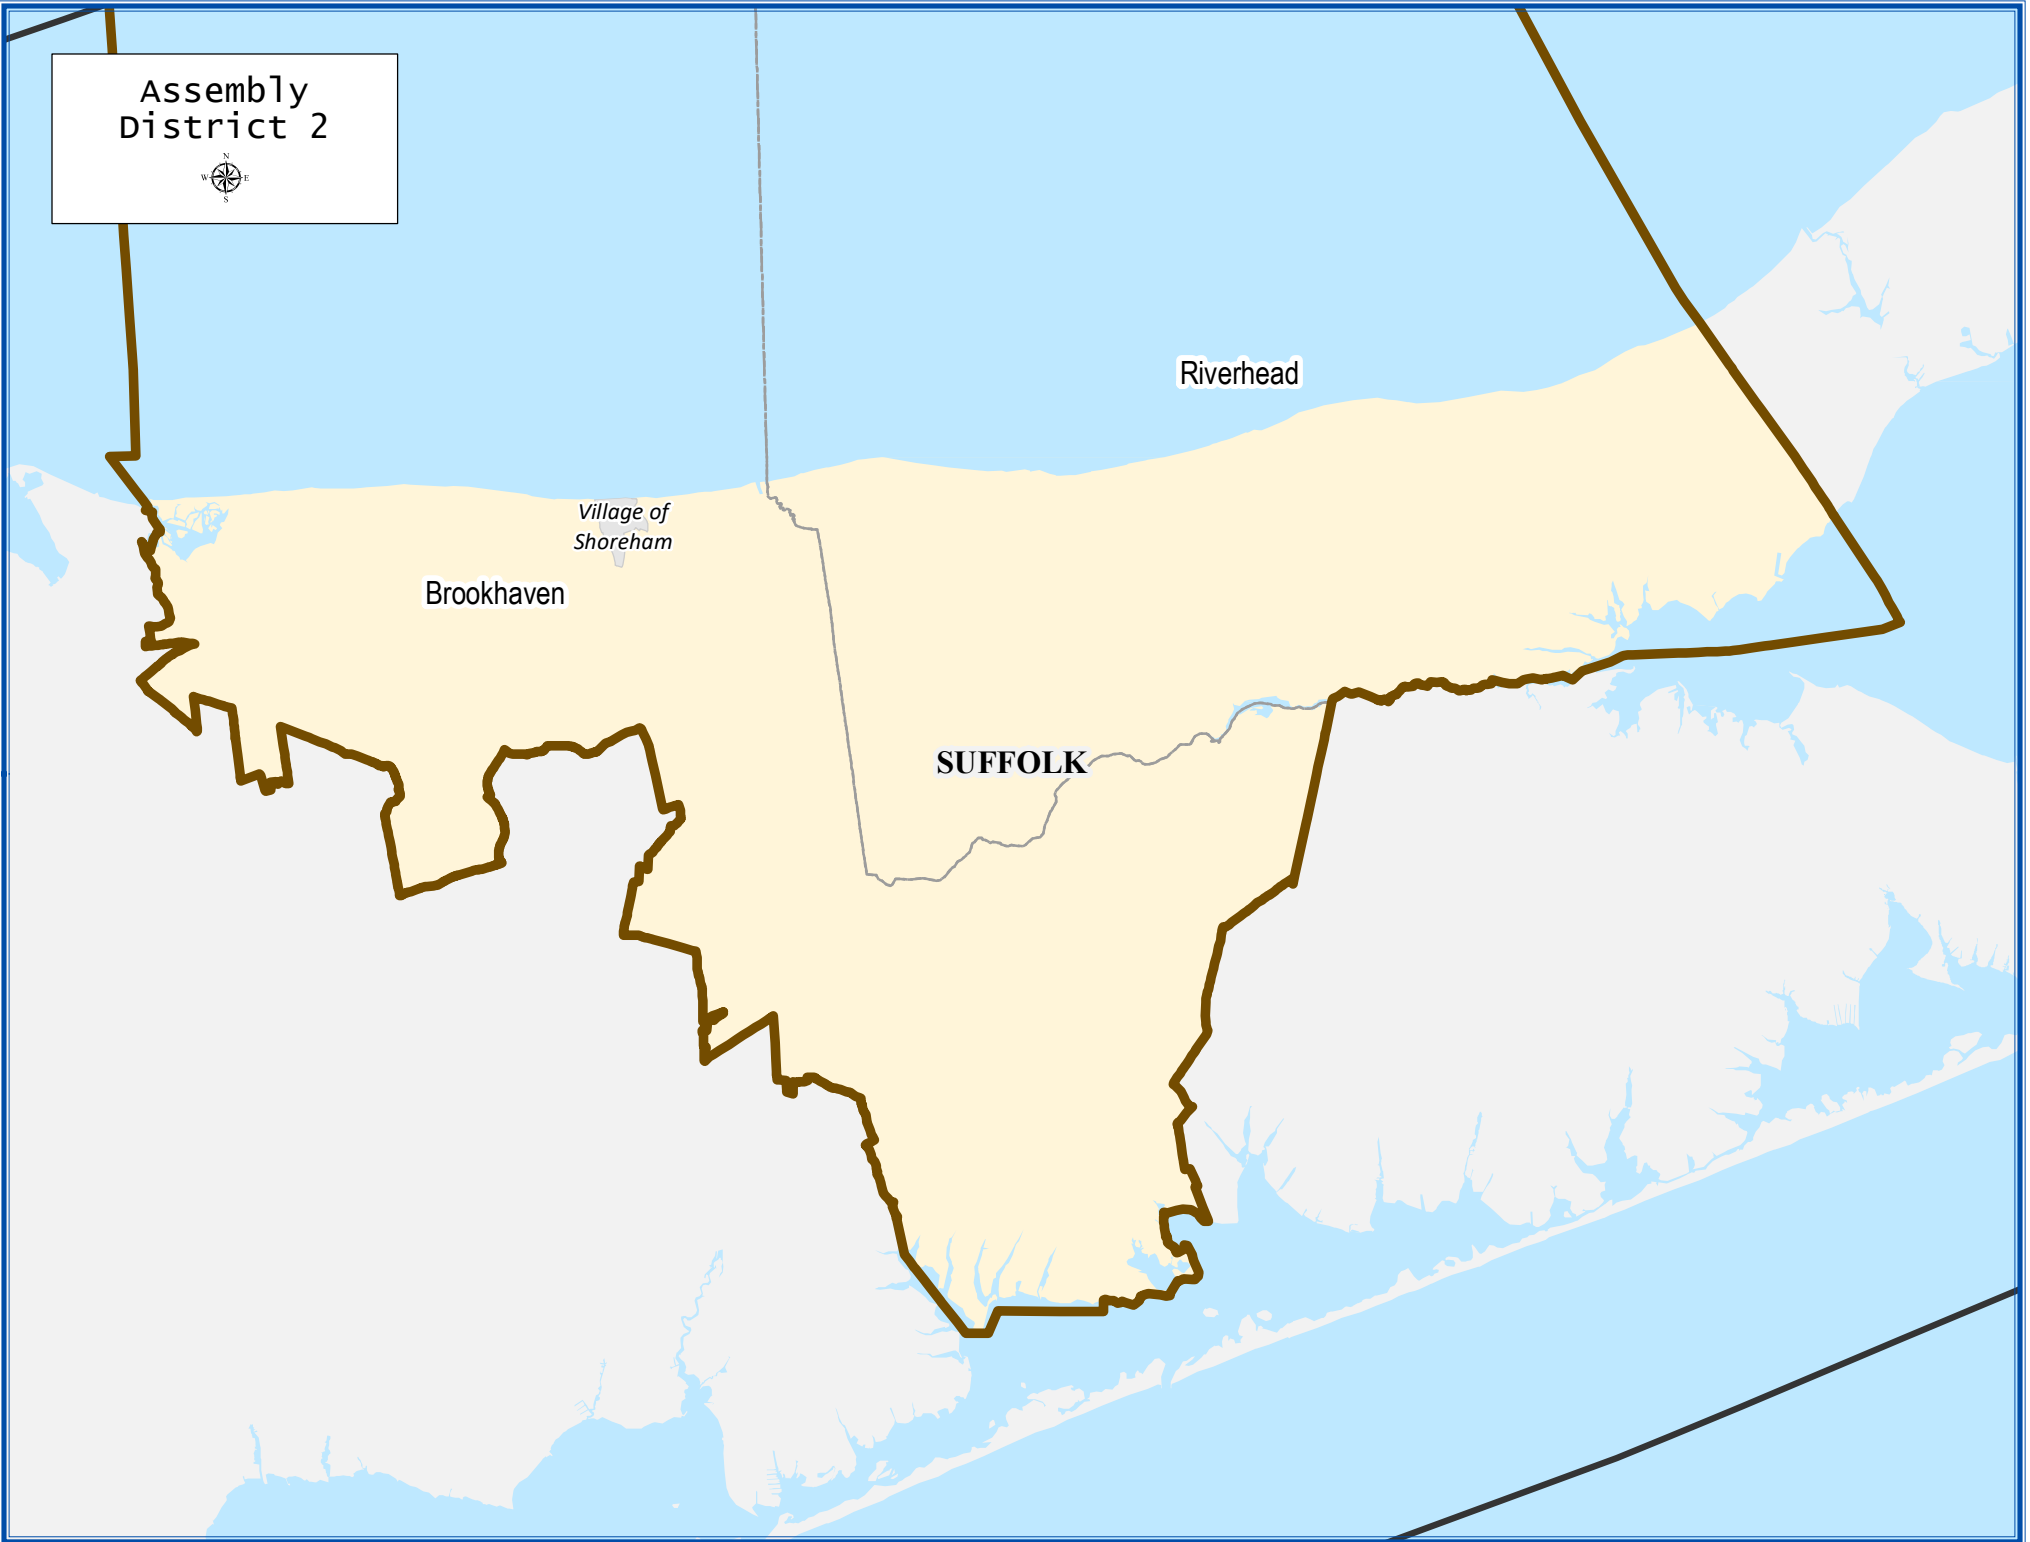

Assembly
District 2

Brookhaven

*Village of
Shoreham*

Riverhead

SUFFOLK

Assembly District 2

Total population : 136,646

Deviation : 2,020