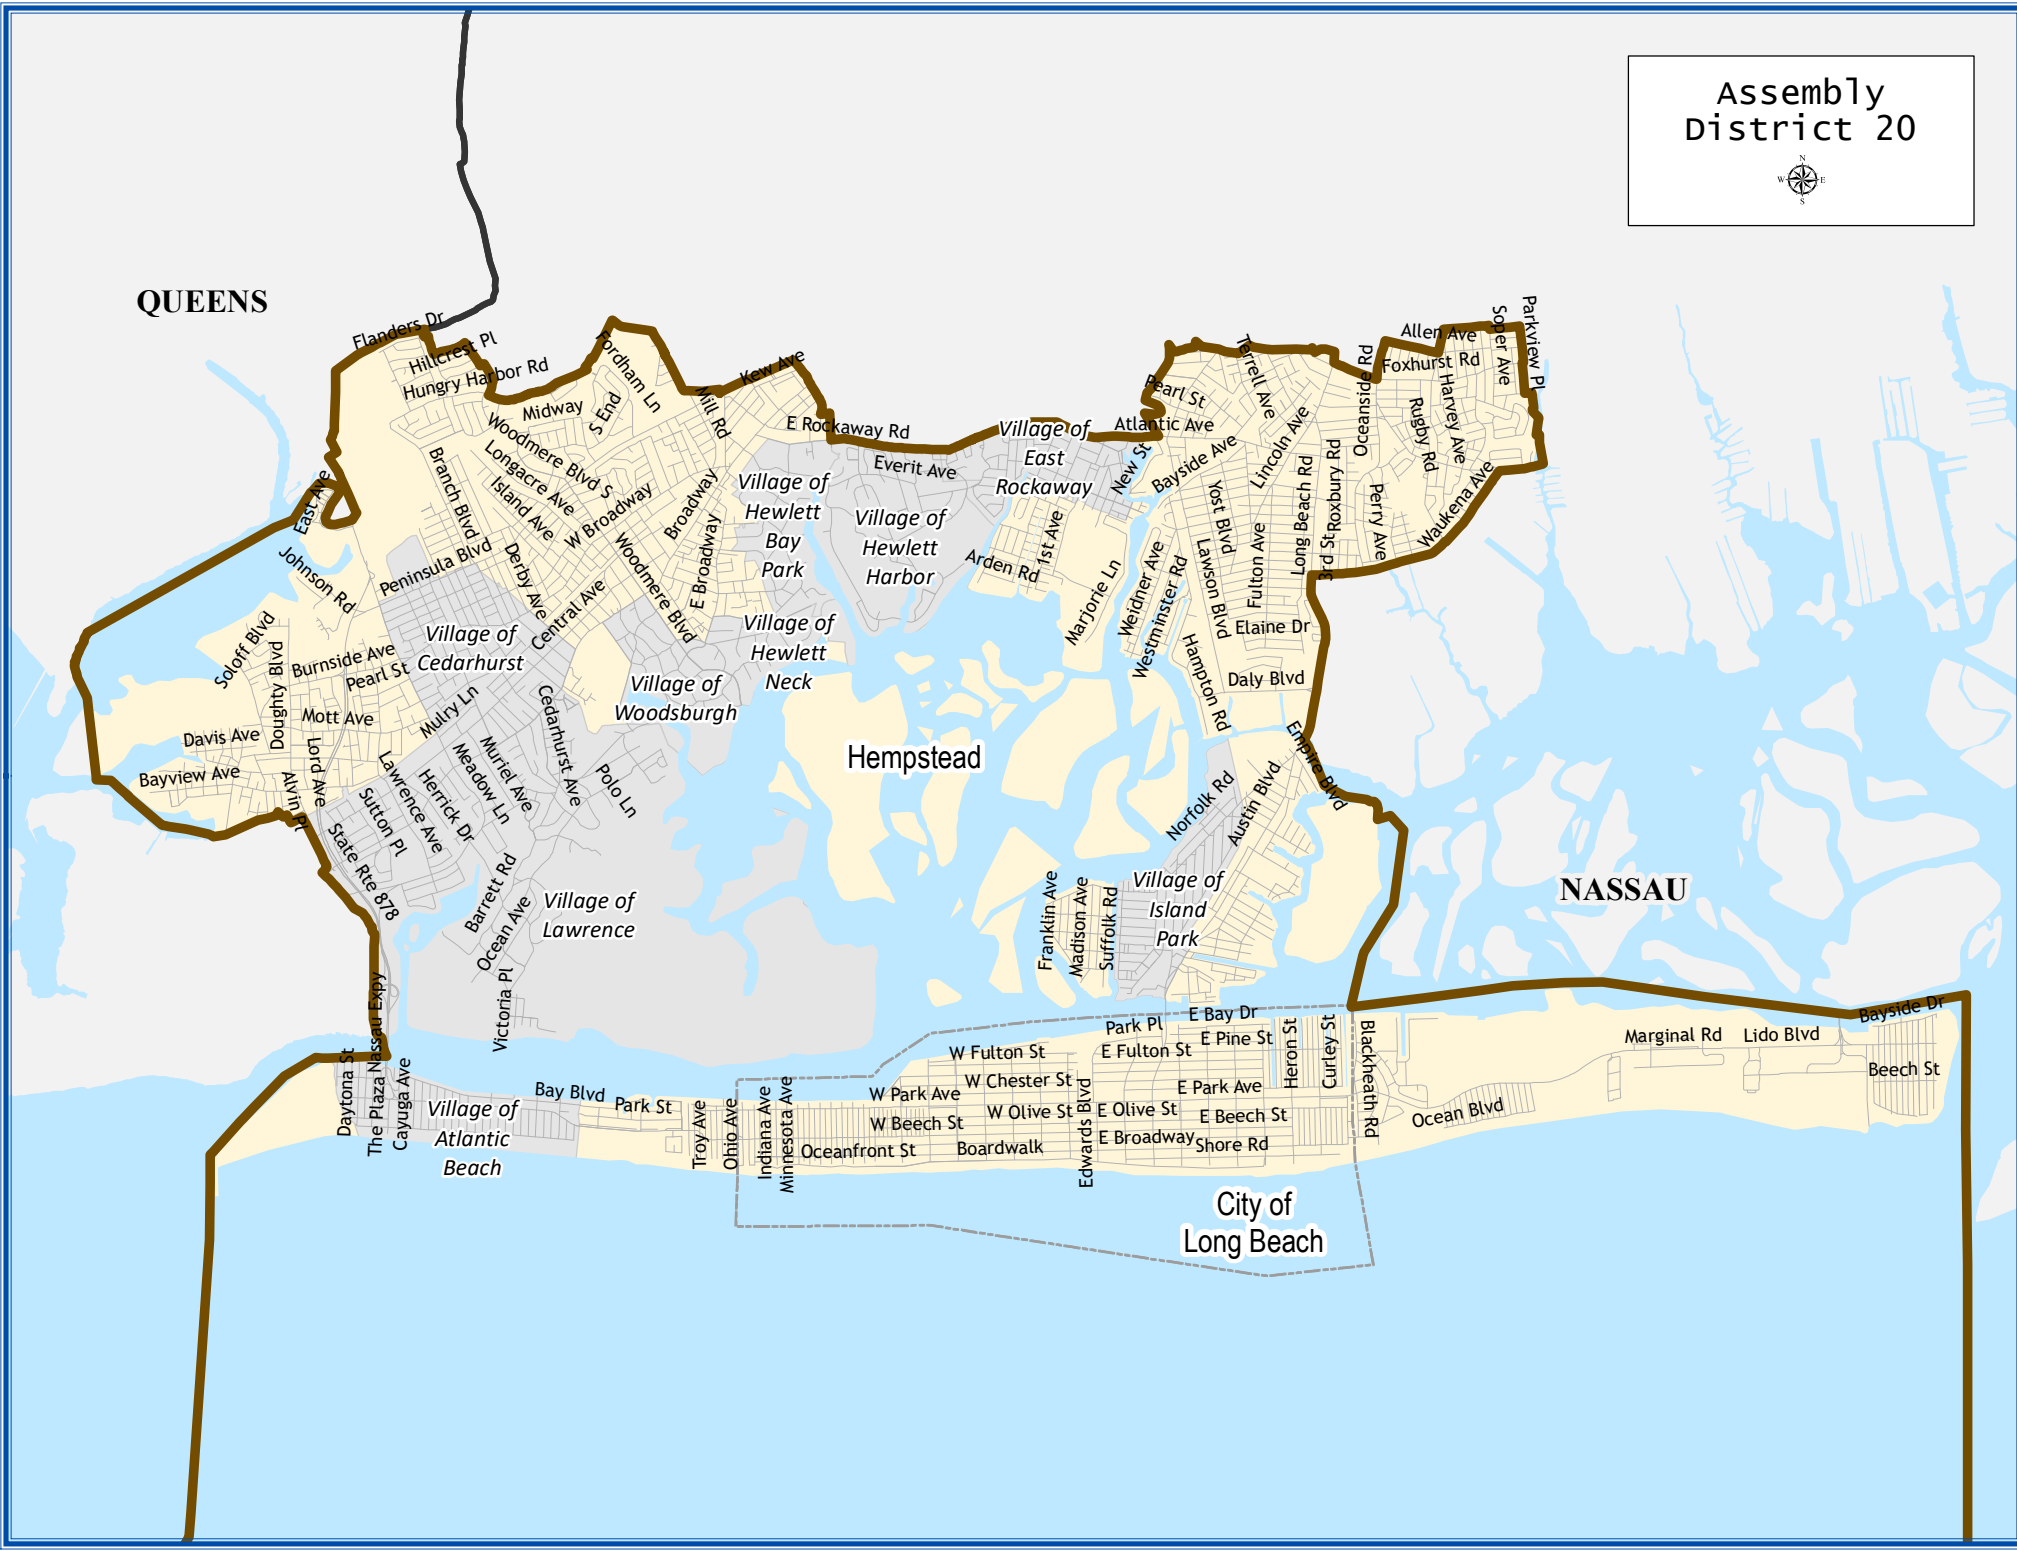

Assembly District 20

QUEENS

NASSAU

Hempstead

City of Long Beach

Assembly District 20

Total population : 132,118

Deviation : -2,508

Deviation Percentage : -1.86

	NH White	NH Black	Hispanic	NH Asian	NH AmInd	NH Hwn	NH Multi	NH Other
Total	96,316	5,815	21,561	4,369	93	39	2,745	1,180
% of Total	72.90	4.40	16.32	3.31	0.07	0.03	2.08	0.89
Total 18+	76,507	4,561	15,767	3,607	62	24	1,778	763
% of 18+	74.23	4.43	15.30	3.50	0.06	0.02	1.73	0.74
Department of Justice								
	NH White	NH Black	Hispanic	NH Asian	NH AmInd	NH Hwn	NH Multi	NH Other
Total	96,316	6,273	21,561	4,930	333	50	561	2,094
% of Total	72.90	4.75	16.32	3.73	0.25	0.04	0.42	1.58
Total 18+	76,507	4,823	15,767	3,905	243	32	397	1,395
% of 18+	74.23	4.68	15.30	3.79	0.24	0.03	0.39	1.35