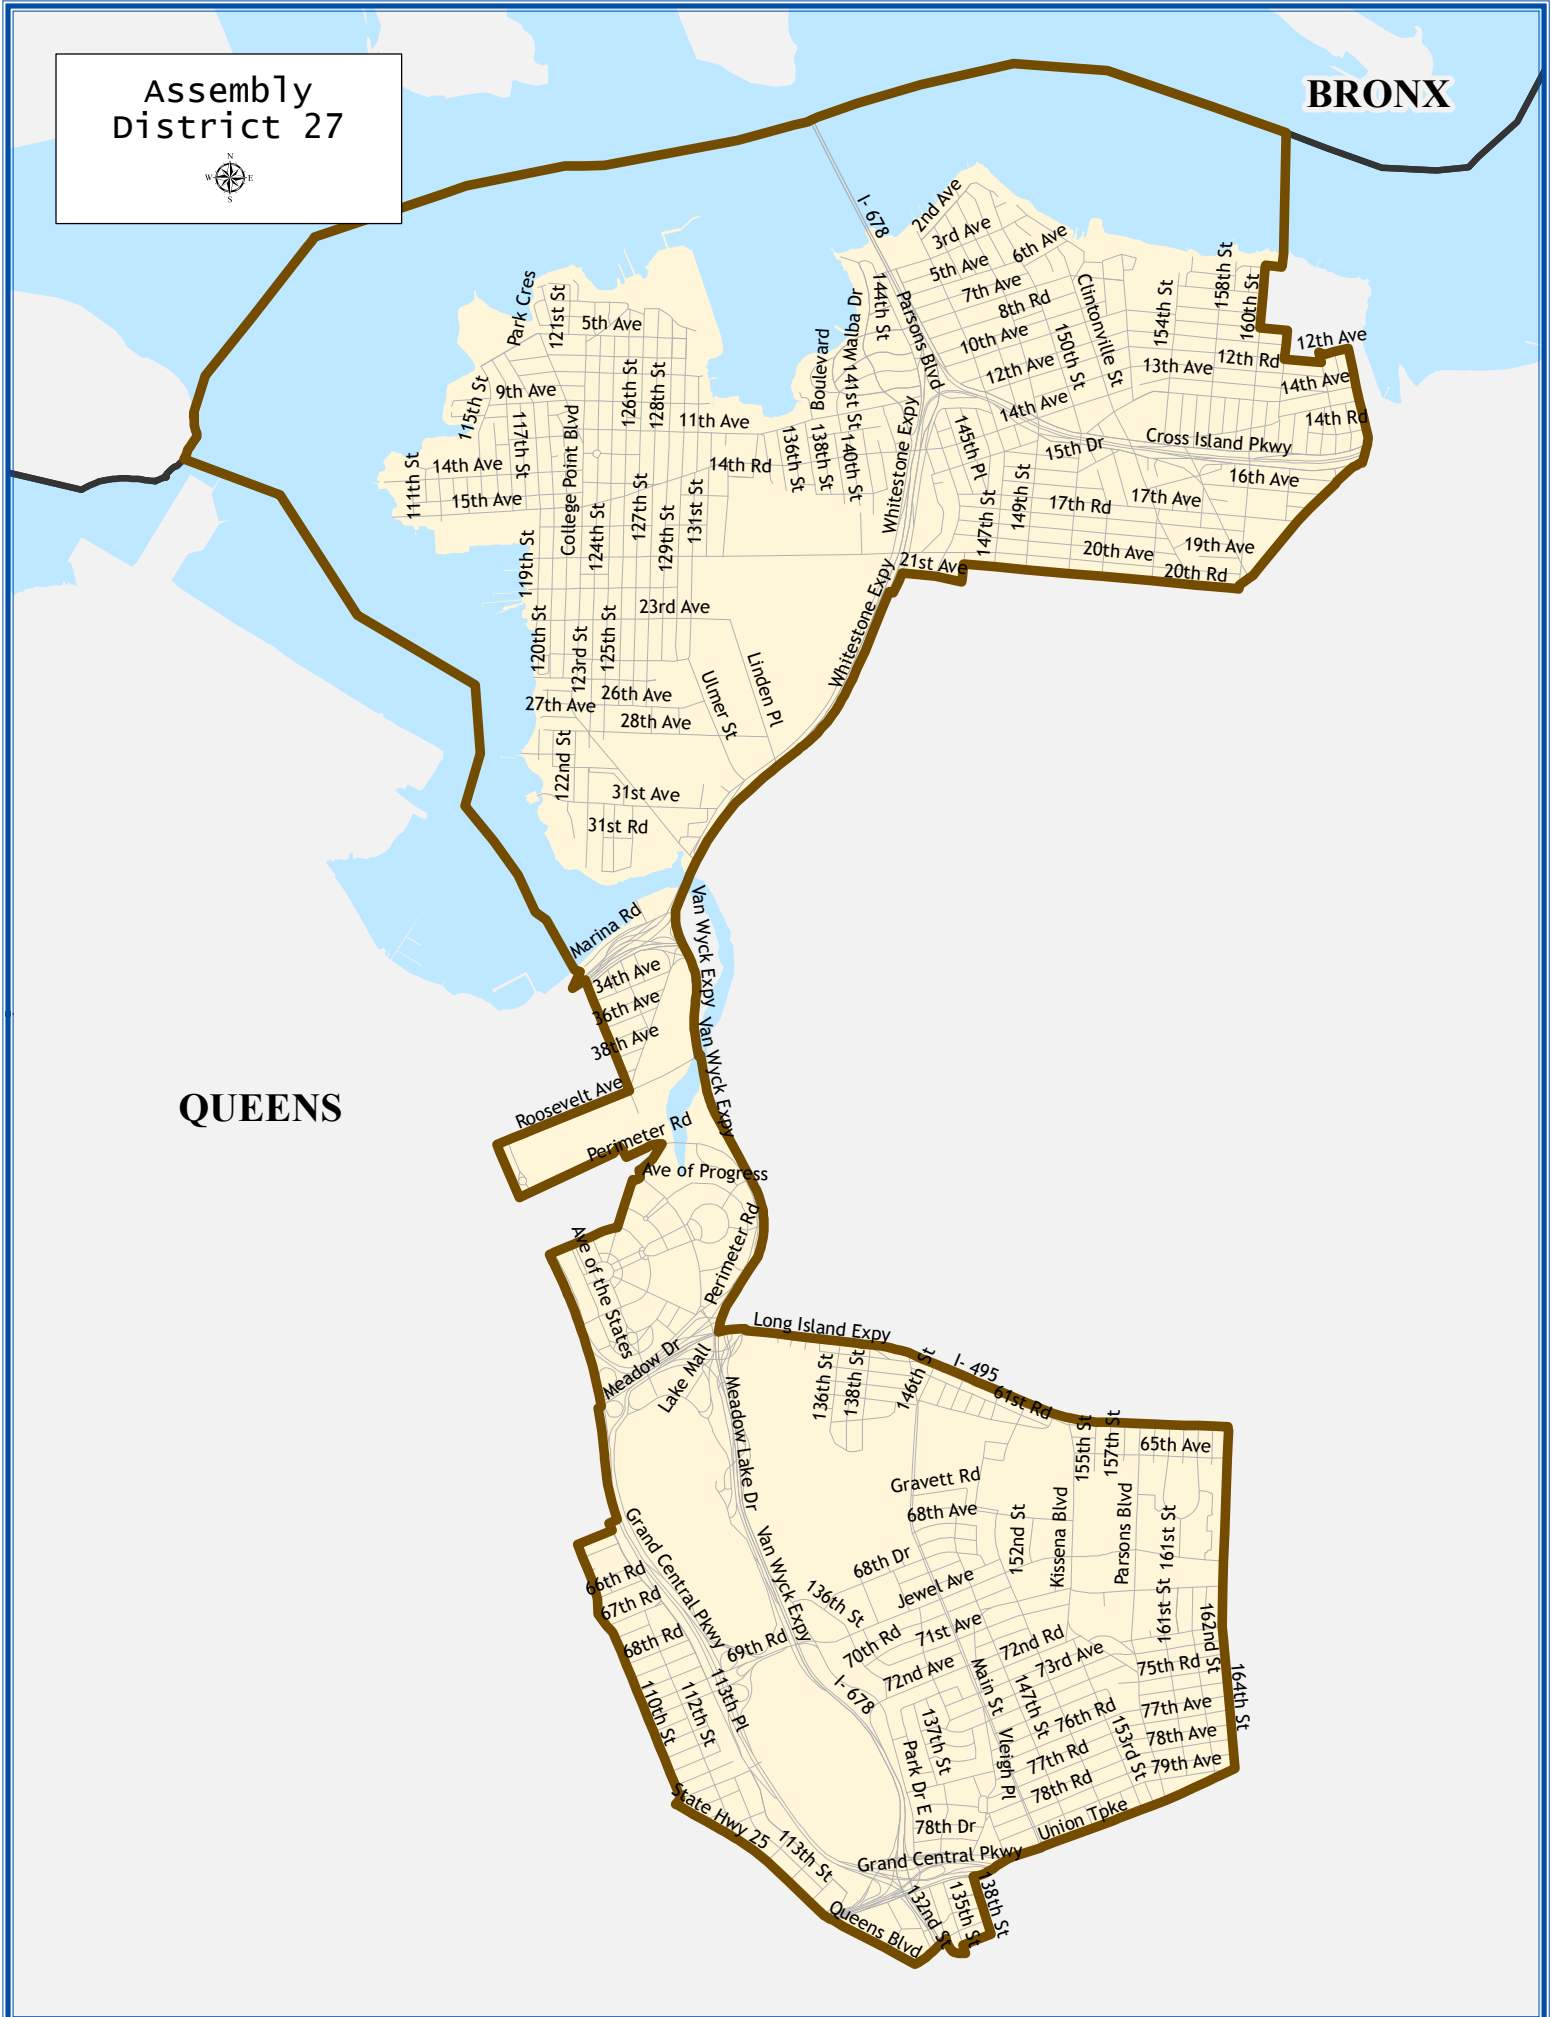

Assembly District 27

BRONX

QUEENS

Assembly District 27

Total population : 129,920
 Deviation : -4,706
 Deviation Percentage : -3.50

	NH White	NH Black	Hispanic	NH Asian	NH AmInd	NH Hwn	NH Multi	NH Other
Total	46,093	8,056	31,181	40,120	143	25	3,080	1,222
% of Total	35.48	6.20	24.00	30.88	0.11	0.02	2.37	0.94
Total 18+	37,080	6,392	23,819	32,421	104	17	2,142	815
% of 18+	36.07	6.22	23.17	31.54	0.10	0.02	2.08	0.79
Department of Justice								
	NH White	NH Black	Hispanic	NH Asian	NH AmInd	NH Hwn	NH Multi	NH Other
Total	46,093	8,500	31,181	41,312	220	31	880	1,703
% of Total	35.48	6.54	24.00	31.80	0.17	0.02	0.68	1.31
Total 18+	37,080	6,685	23,819	33,177	173	22	678	1,156
% of 18+	36.07	6.50	23.17	32.28	0.17	0.02	0.66	1.12