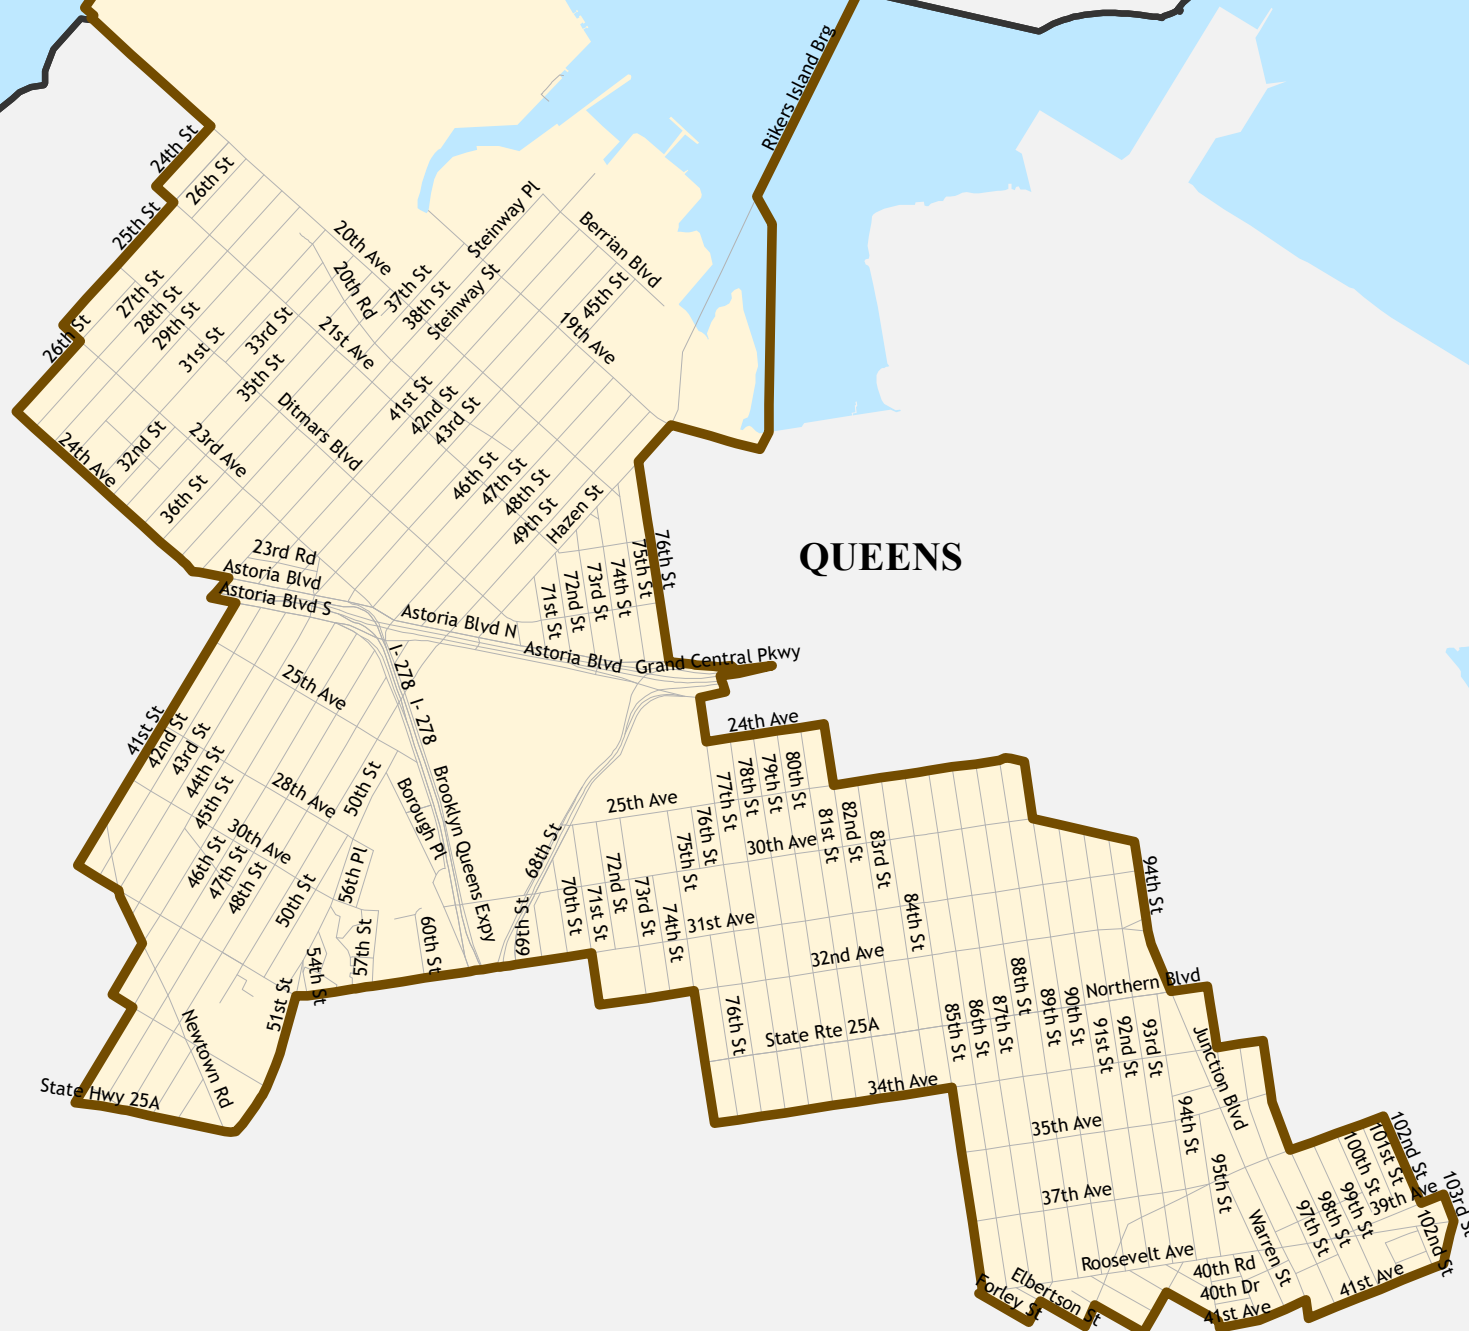

Assembly District 34

BRONX

NEW YORK

QUEENS

## Assembly District 34

Total population : 138,799  
 Deviation : 4,173  
 Deviation Percentage : 3.10

	NH White	NH Black	Hispanic	NH Asian	NH AmInd	NH Hwn	NH Multi	NH Other
Total	37,769	3,544	69,882	22,466	166	35	3,241	1,696
% of Total	27.21	2.55	50.35	16.19	0.12	0.03	2.34	1.22
Total 18+	33,053	2,869	55,346	18,770	113	28	2,444	1,260
% of 18+	29.02	2.52	48.60	16.48	0.10	0.02	2.15	1.11
Department of Justice								
	NH White	NH Black	Hispanic	NH Asian	NH AmInd	NH Hwn	NH Multi	NH Other
Total	37,769	4,004	69,882	23,314	305	53	887	2,585
% of Total	27.21	2.88	50.35	16.80	0.22	0.04	0.64	1.86
Total 18+	33,053	3,239	55,346	19,313	225	42	652	2,013
% of 18+	29.02	2.84	48.60	16.96	0.20	0.04	0.57	1.77