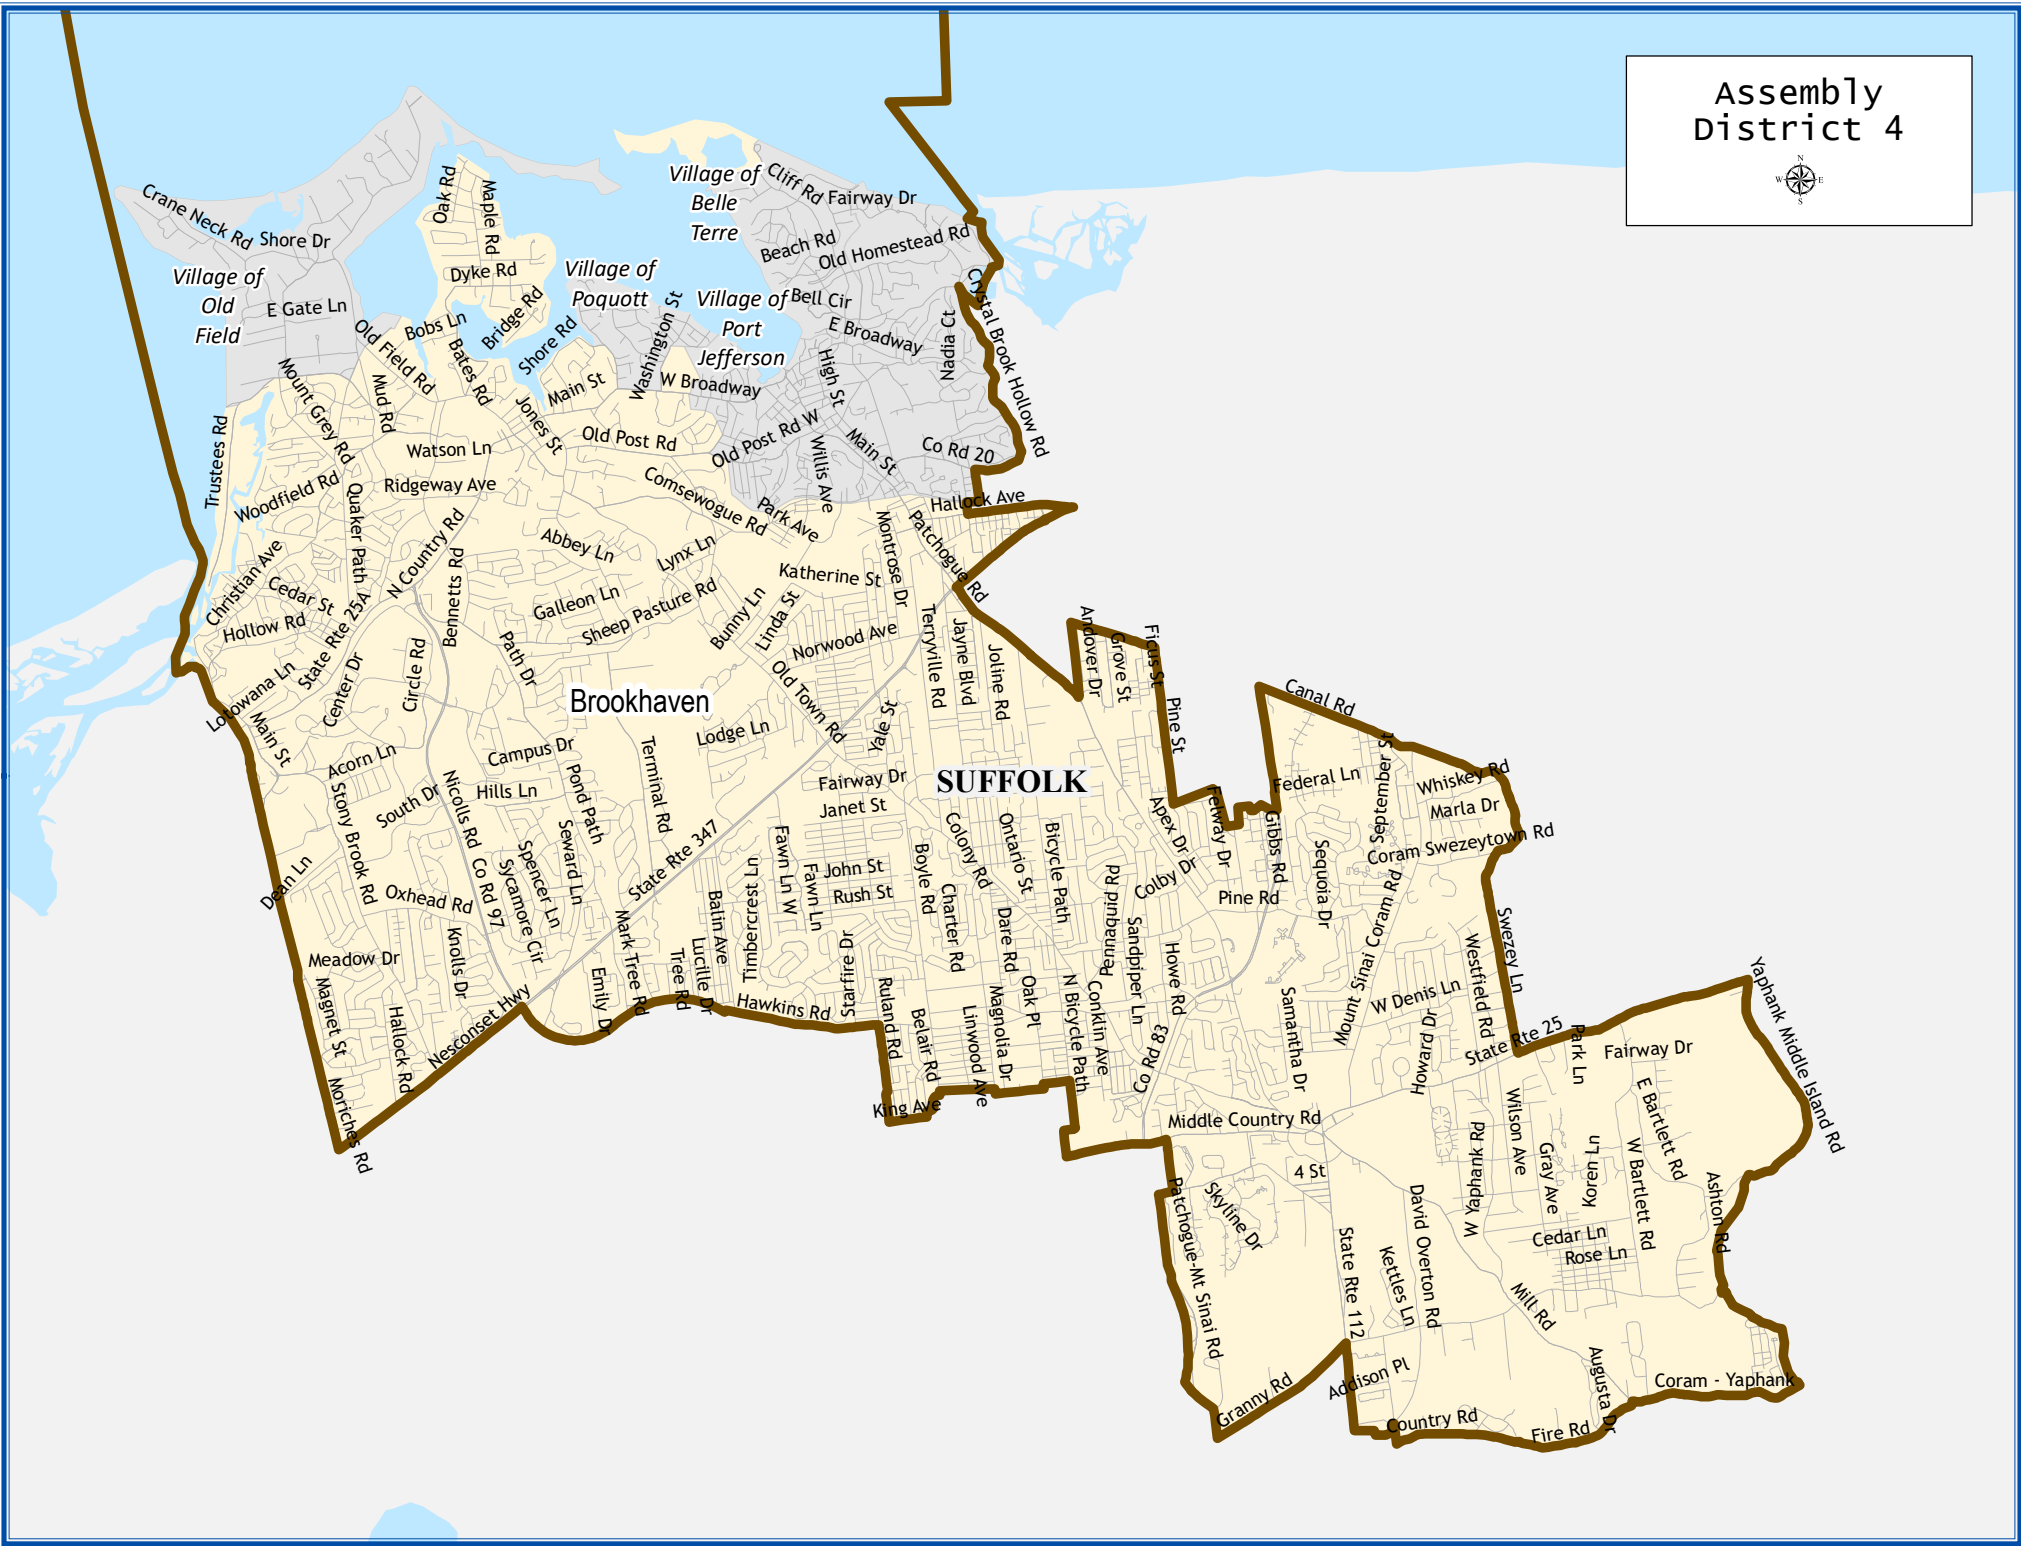

# Assembly District 4

## Assembly District 4

Total population : 129,385  
 Deviation : -5,241  
 Deviation Percentage : -3.89

	NH White	NH Black	Hispanic	NH Asian	NH AmInd	NH Hwn	NH Multi	NH Other
Total	81,431	11,857	20,221	10,624	171	19	4,285	777
% of Total	62.94	9.16	15.63	8.21	0.13	0.01	3.31	0.60
Total 18+	68,774	10,007	14,596	8,953	122	15	2,813	578
% of 18+	64.97	9.45	13.79	8.46	0.12	0.01	2.66	0.55
Department of Justice								
	NH White	NH Black	Hispanic	NH Asian	NH AmInd	NH Hwn	NH Multi	NH Other
Total	81,431	12,630	20,221	11,584	568	42	1,209	1,700
% of Total	62.94	9.76	15.63	8.95	0.44	0.03	0.93	1.31
Total 18+	68,774	10,354	14,596	9,477	446	32	938	1,241
% of 18+	64.97	9.78	13.79	8.95	0.42	0.03	0.89	1.17