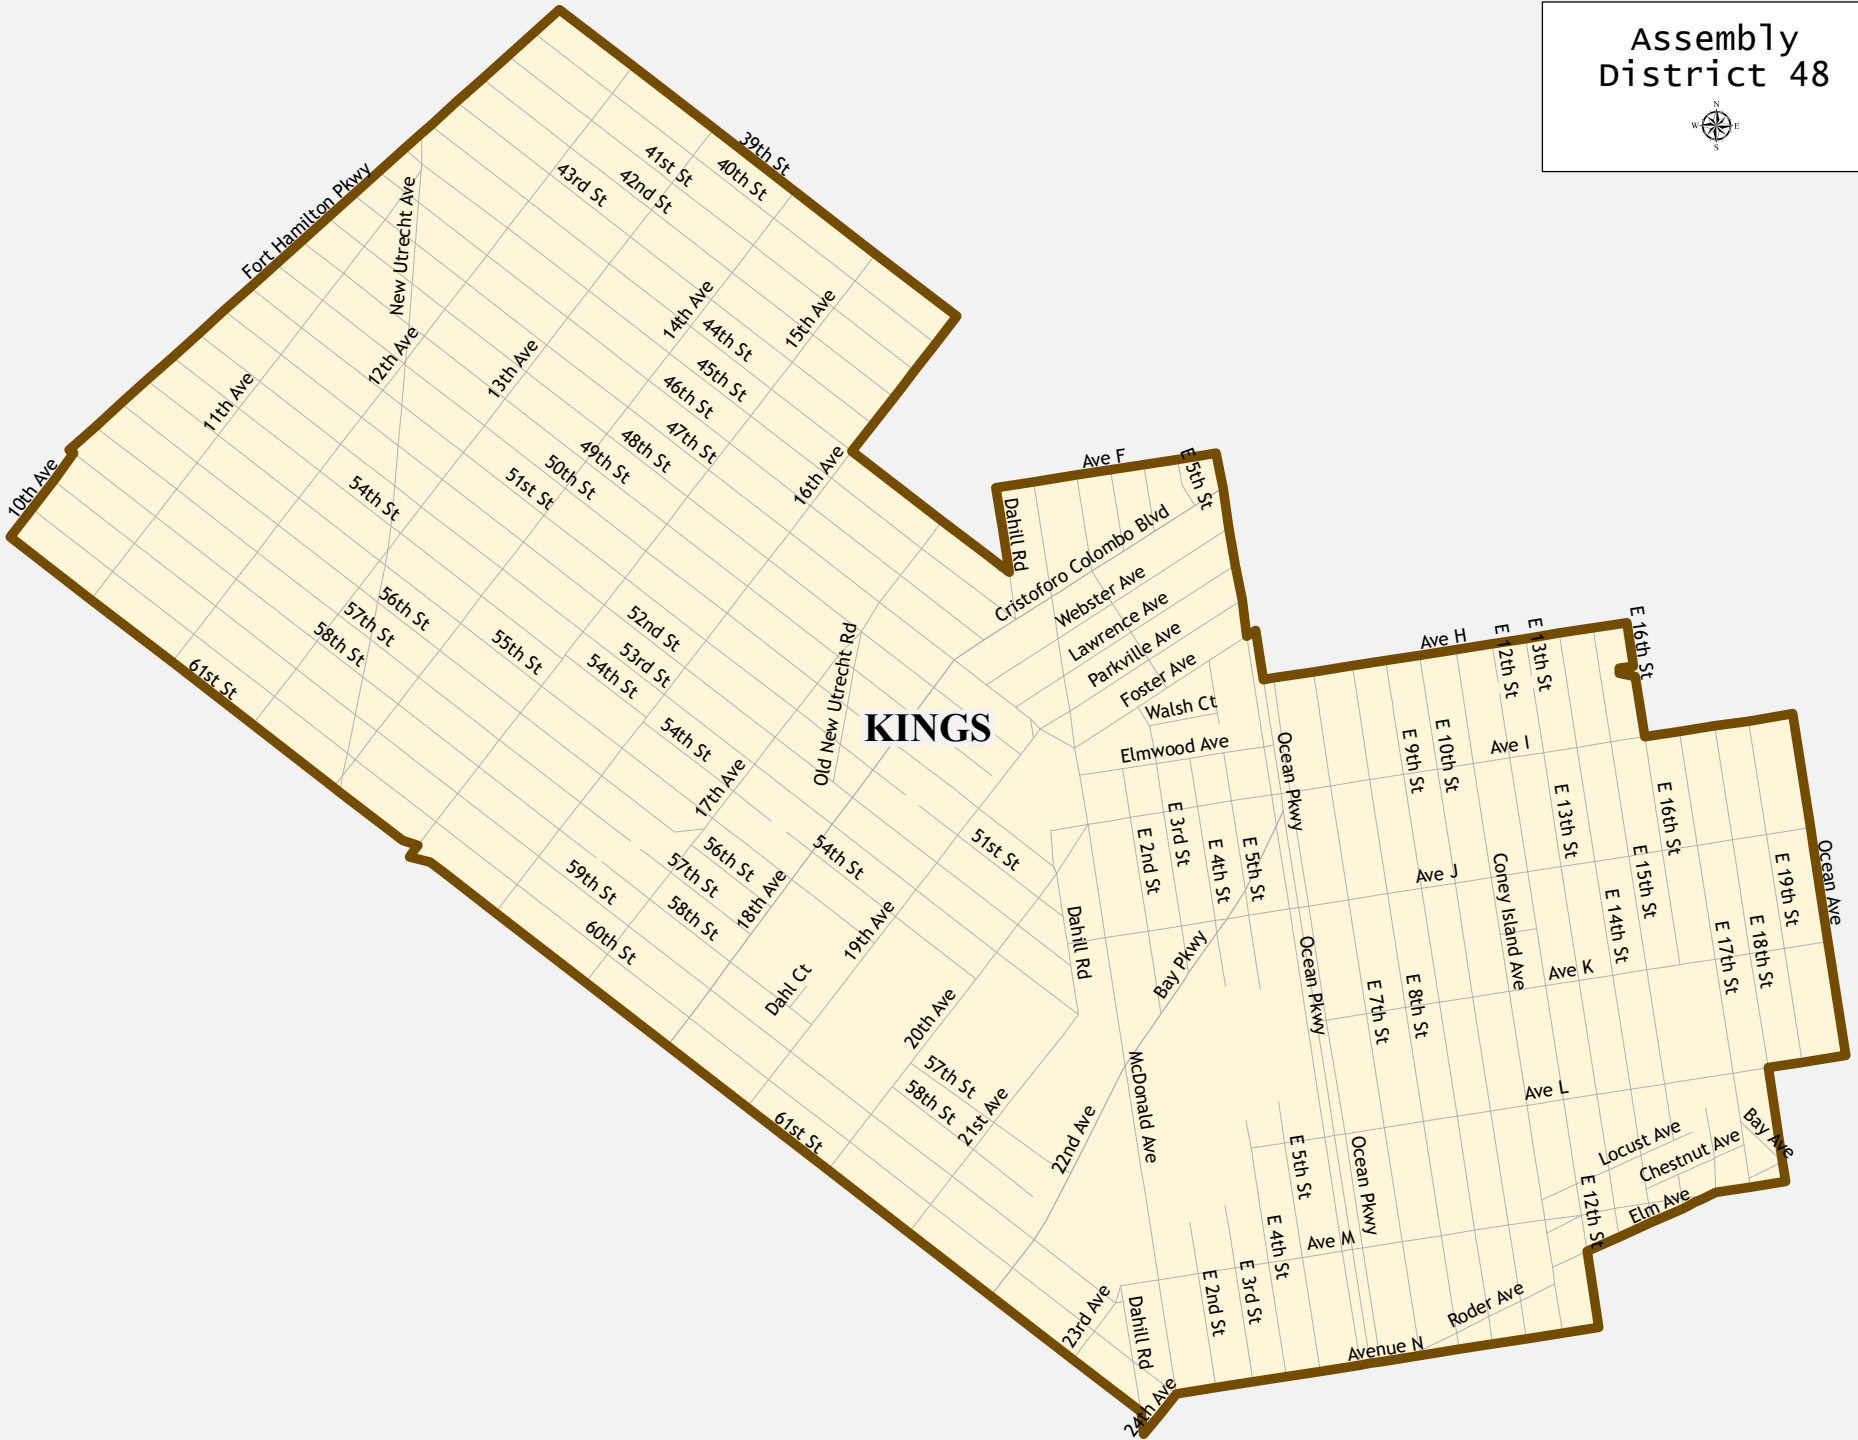

Assembly District 48

Assembly District 48

Total population : 136,841

Deviation : 2,215

Deviation Percentage : 1.65

	NH White	NH Black	Hispanic	NH Asian	NH AmInd	NH Hwn	NH Multi	NH Other
Total	100,248	2,434	11,214	14,088	62	10	3,761	5,024
% of Total	73.26	1.78	8.19	10.30	0.05	0.01	2.75	3.67
Total 18+	58,812	2,021	7,967	10,156	55	7	2,311	2,461
% of 18+	70.19	2.41	9.51	12.12	0.07	0.01	2.76	2.94
Department of Justice								
	NH White	NH Black	Hispanic	NH Asian	NH AmInd	NH Hwn	NH Multi	NH Other
Total	100,248	2,630	11,214	15,711	131	24	398	6,485
% of Total	73.26	1.92	8.19	11.48	0.10	0.02	0.29	4.74
Total 18+	58,812	2,147	7,967	11,180	103	17	292	3,272
% of 18+	70.19	2.56	9.51	13.34	0.12	0.02	0.35	3.91