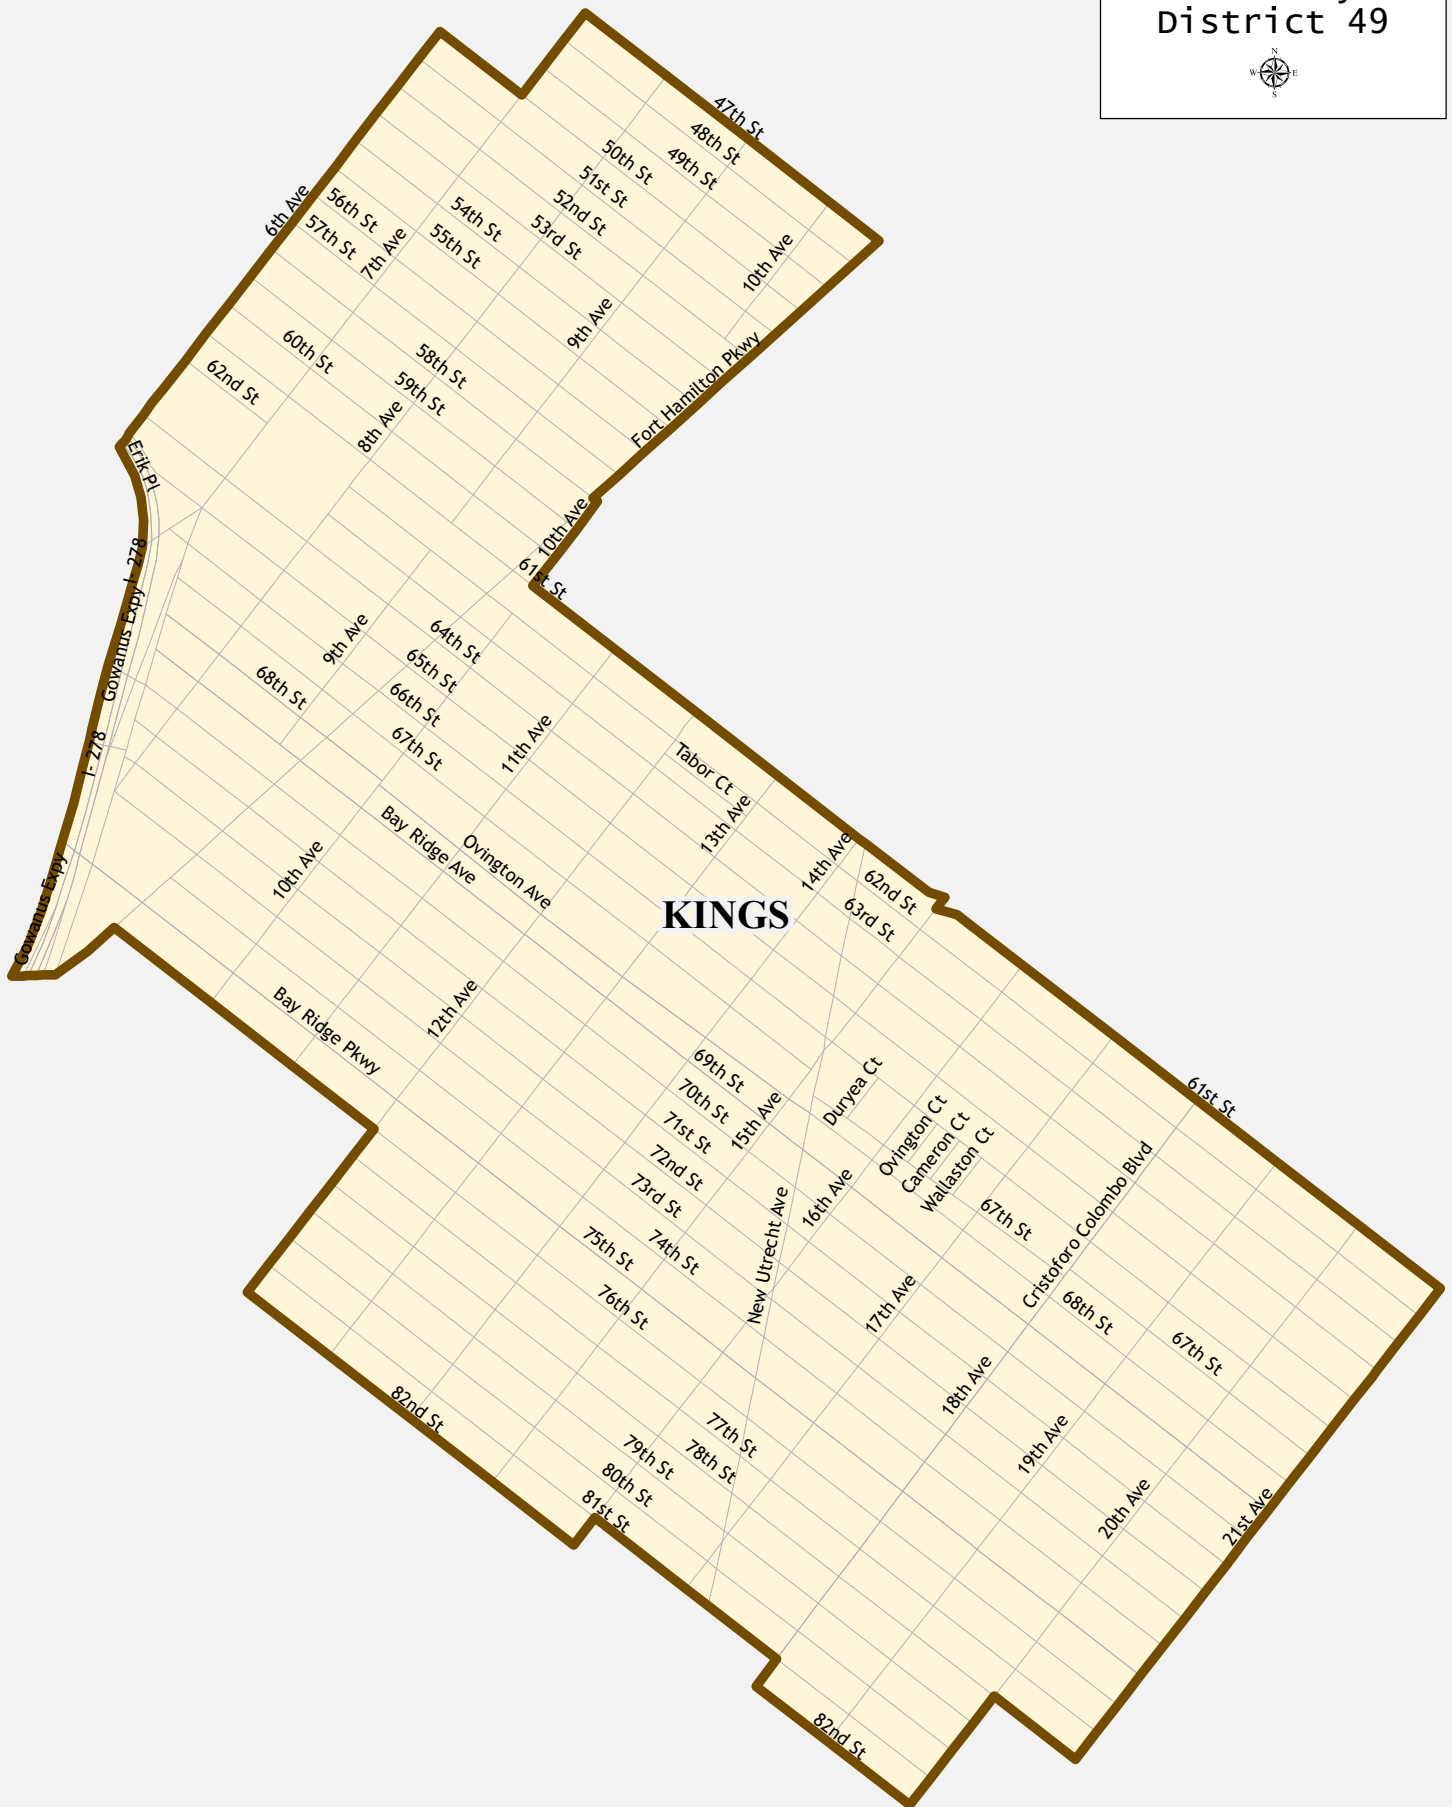

Assembly District 49

Assembly District 49

Total population : 139,938
 Deviation : 5,312
 Deviation Percentage : 3.95

	NH White	NH Black	Hispanic	NH Asian	NH AmInd	NH Hwn	NH Multi	NH Other
Total	34,448	1,322	21,918	79,488	97	14	2,013	638
% of Total	24.62	0.94	15.66	56.80	0.07	0.01	1.44	0.46
Total 18+	28,387	1,101	15,704	61,003	72	10	1,346	353
% of 18+	26.29	1.02	14.54	56.50	0.07	0.01	1.25	0.33
Department of Justice								
	NH White	NH Black	Hispanic	NH Asian	NH AmInd	NH Hwn	NH Multi	NH Other
Total	34,448	1,568	21,918	80,516	187	38	415	848
% of Total	24.62	1.12	15.66	57.54	0.13	0.03	0.30	0.61
Total 18+	28,387	1,257	15,704	61,650	146	31	284	517
% of 18+	26.29	1.16	14.54	57.10	0.14	0.03	0.26	0.48