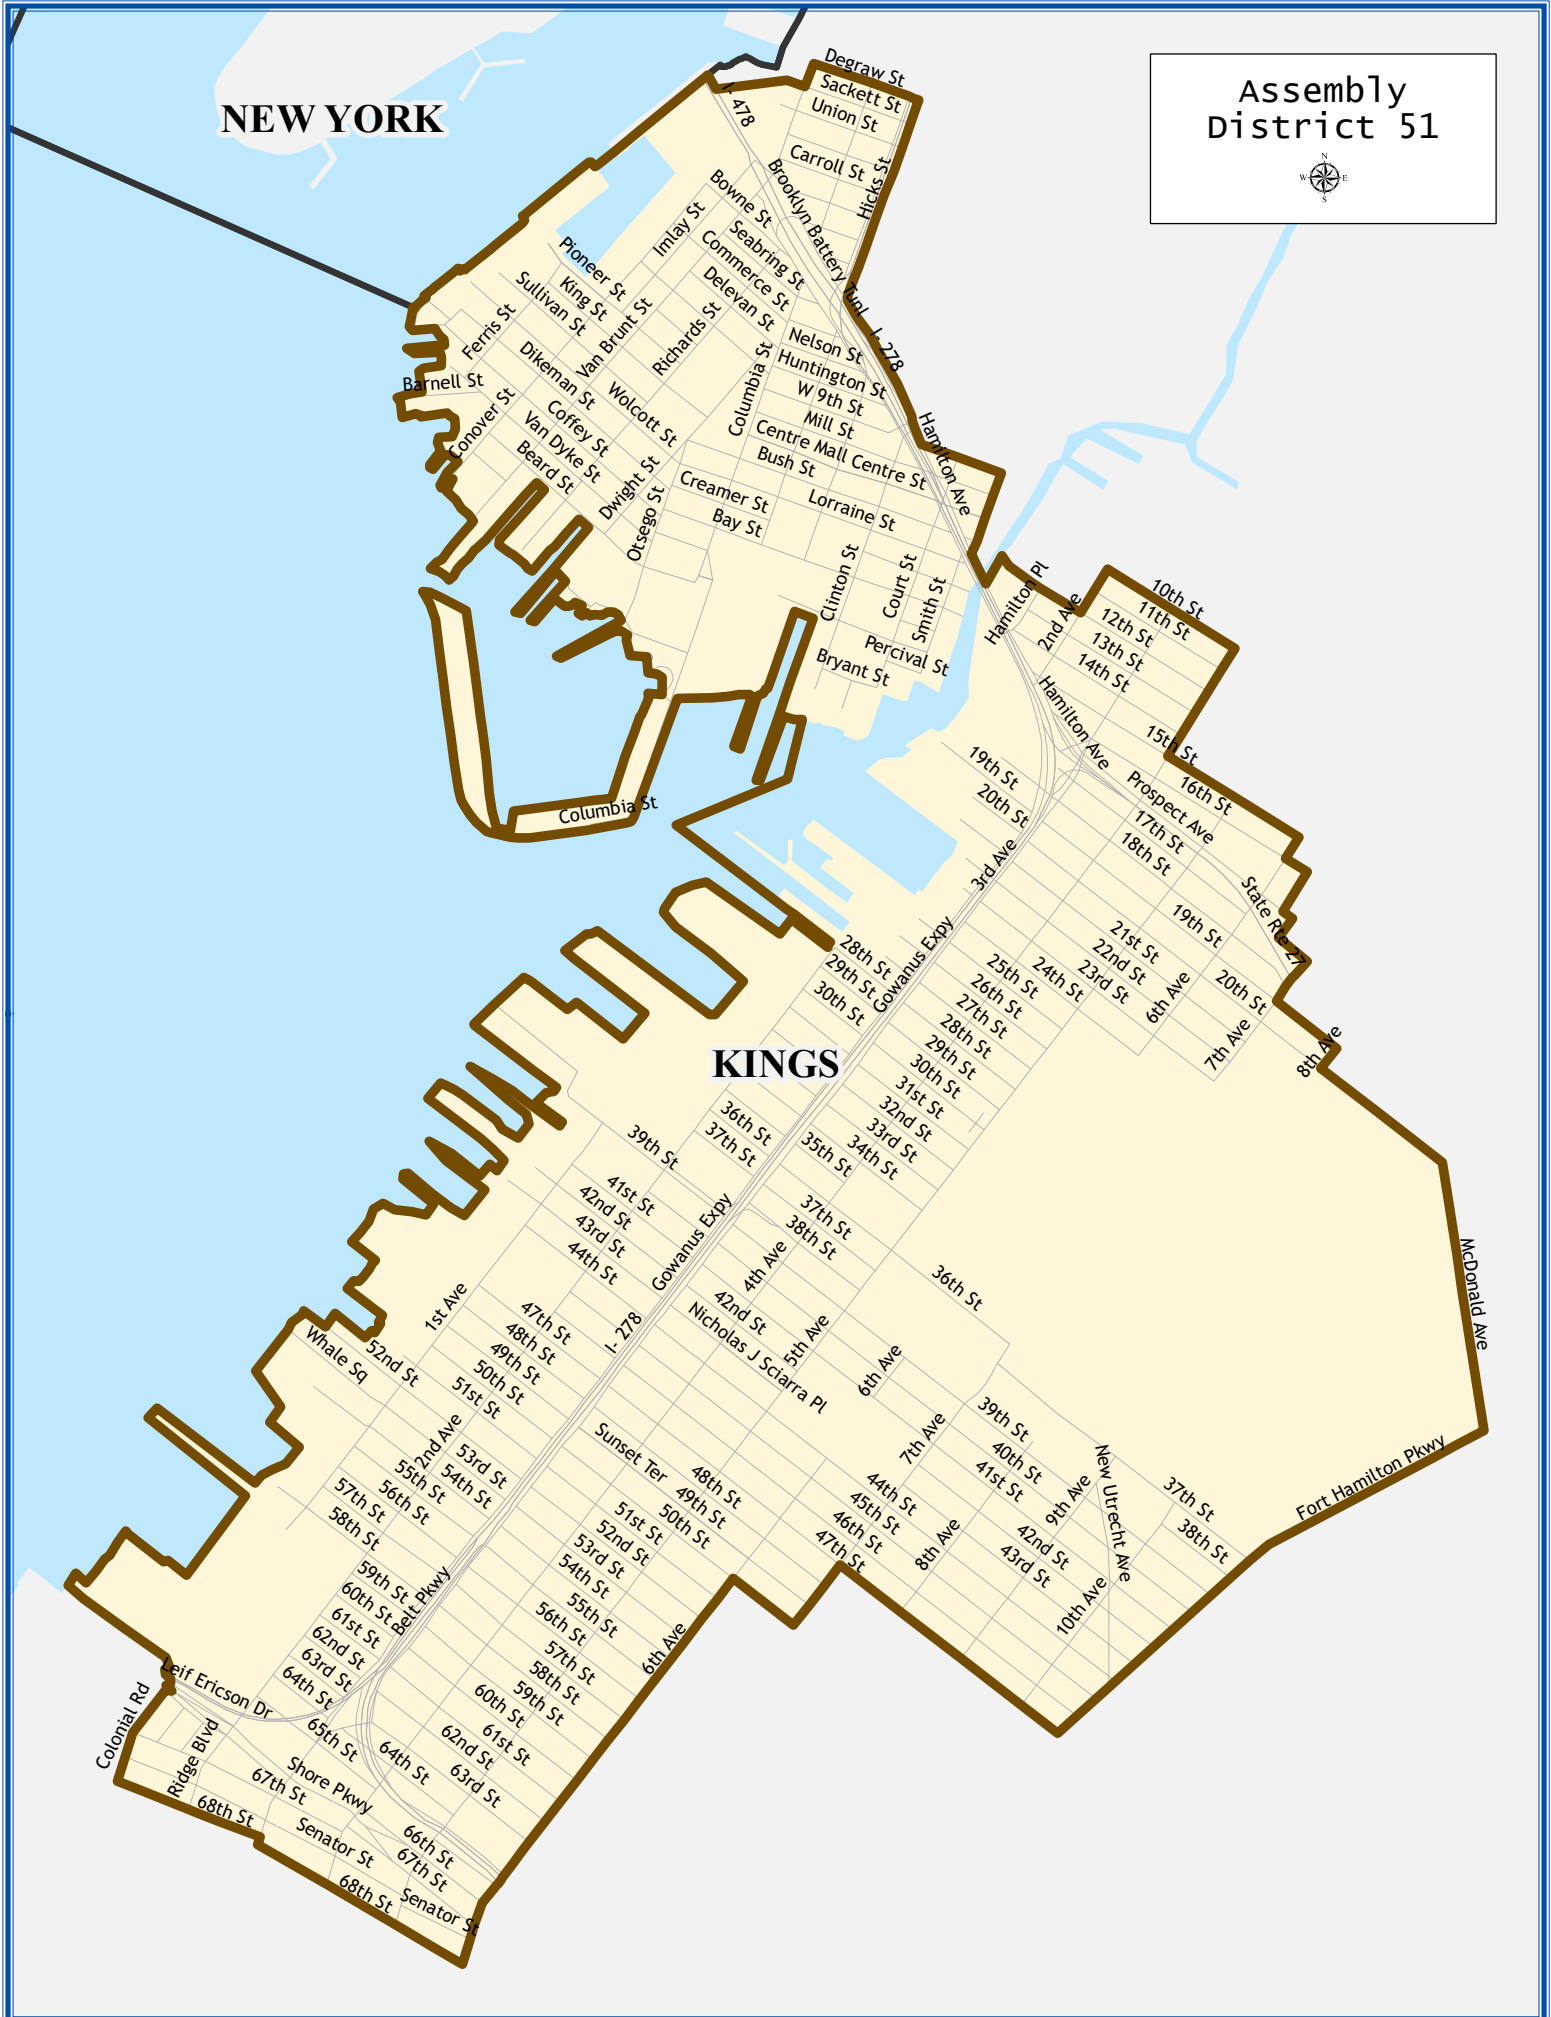

NEW YORK

Assembly District 51

KINGS

Assembly District 51

Total population : 129,565

Deviation : -5,061

Deviation Percentage : -3.76

	NH White	NH Black	Hispanic	NH Asian	NH AmInd	NH Hwn	NH Multi	NH Other
Total	29,511	6,479	58,133	30,869	146	41	3,176	1,210
% of Total	22.78	5.00	44.87	23.83	0.11	0.03	2.45	0.93
Total 18+	23,529	5,285	43,449	23,887	113	33	2,026	755
% of 18+	23.75	5.33	43.85	24.11	0.11	0.03	2.04	0.76
Department of Justice								
	NH White	NH Black	Hispanic	NH Asian	NH AmInd	NH Hwn	NH Multi	NH Other
Total	29,511	7,041	58,133	31,967	264	58	879	1,712
% of Total	22.78	5.43	44.87	24.67	0.20	0.04	0.68	1.32
Total 18+	23,529	5,631	43,449	24,480	221	47	638	1,082
% of 18+	23.75	5.68	43.85	24.71	0.22	0.05	0.64	1.09