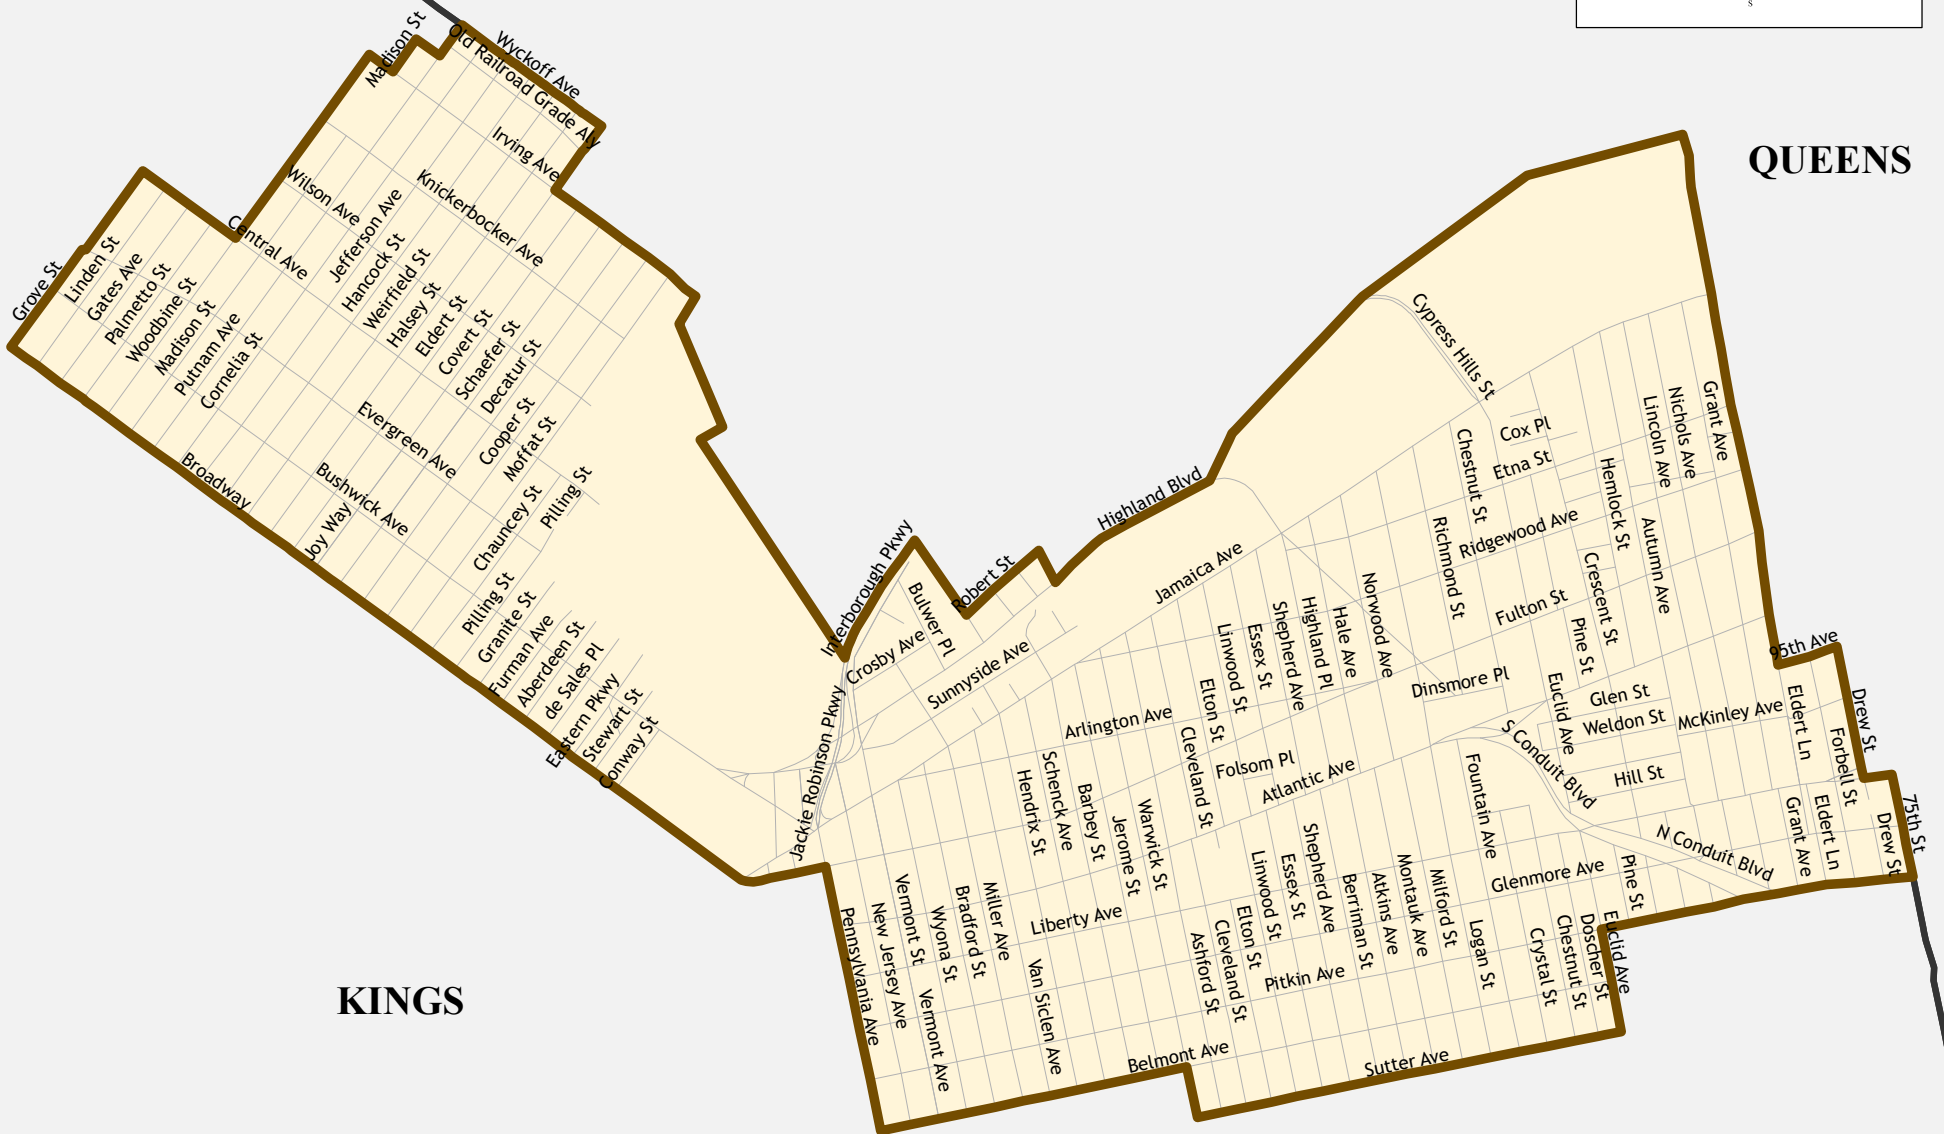

Assembly District 54

QUEENS

KINGS

Assembly District 54

Total population : 128,959

Deviation : -5,667

Deviation Percentage : -4.21

	NH White	NH Black	Hispanic	NH Asian	NH AmInd	NH Hwn	NH Multi	NH Other
Total	10,617	31,265	66,155	12,329	494	58	5,045	2,996
% of Total	8.23	24.24	51.30	9.56	0.38	0.04	3.91	2.32
Total 18+	9,503	24,949	49,995	9,551	385	51	4,110	2,229
% of 18+	9.43	24.76	49.61	9.48	0.38	0.05	4.08	2.21
Department of Justice								
	NH White	NH Black	Hispanic	NH Asian	NH AmInd	NH Hwn	NH Multi	NH Other
Total	10,617	31,944	66,155	12,777	624	82	3,572	3,188
% of Total	8.23	24.77	51.30	9.91	0.48	0.06	2.77	2.47
Total 18+	9,503	25,464	49,995	9,861	503	67	2,991	2,389
% of 18+	9.43	25.27	49.61	9.79	0.50	0.07	2.97	2.37