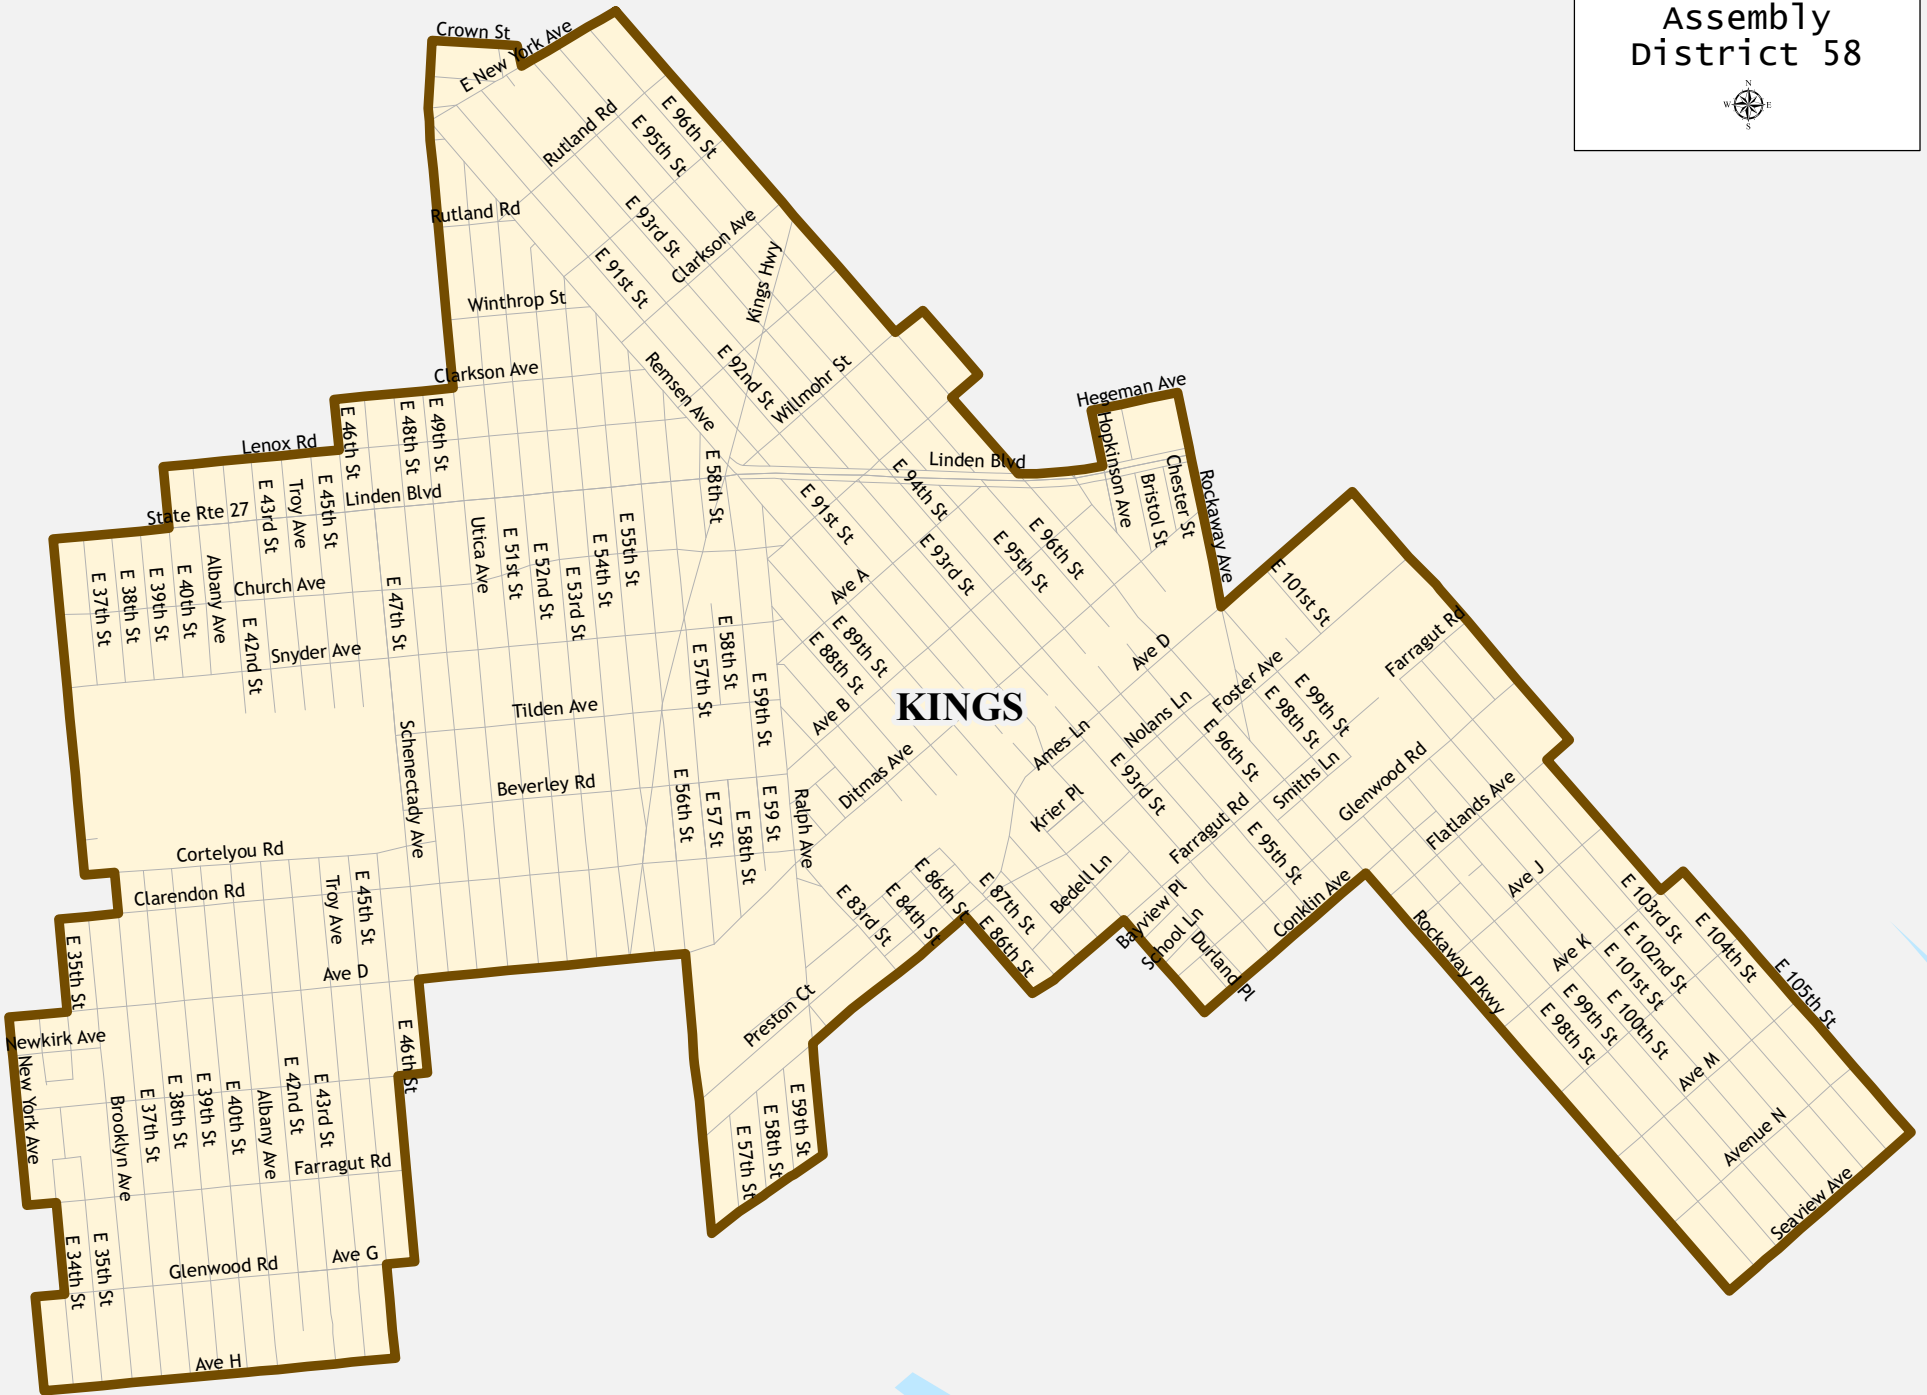

Assembly District 58

Assembly District 58

Total population : 129,766

Deviation : -4,860

Deviation Percentage : -3.61

	NH White	NH Black	Hispanic	NH Asian	NH AmInd	NH Hwn	NH Multi	NH Other
Total	3,160	104,673	9,721	2,158	235	41	8,355	1,423
% of Total	2.44	80.66	7.49	1.66	0.18	0.03	6.44	1.10
Total 18+	2,357	84,368	7,408	1,770	192	38	7,211	1,081
% of 18+	2.26	80.79	7.09	1.69	0.18	0.04	6.91	1.04
Department of Justice								
	NH White	NH Black	Hispanic	NH Asian	NH AmInd	NH Hwn	NH Multi	NH Other
Total	3,160	105,677	9,721	2,313	262	55	7,098	1,480
% of Total	2.44	81.44	7.49	1.78	0.20	0.04	5.47	1.14
Total 18+	2,357	85,177	7,408	1,865	215	46	6,235	1,122
% of 18+	2.26	81.57	7.09	1.79	0.21	0.04	5.97	1.07