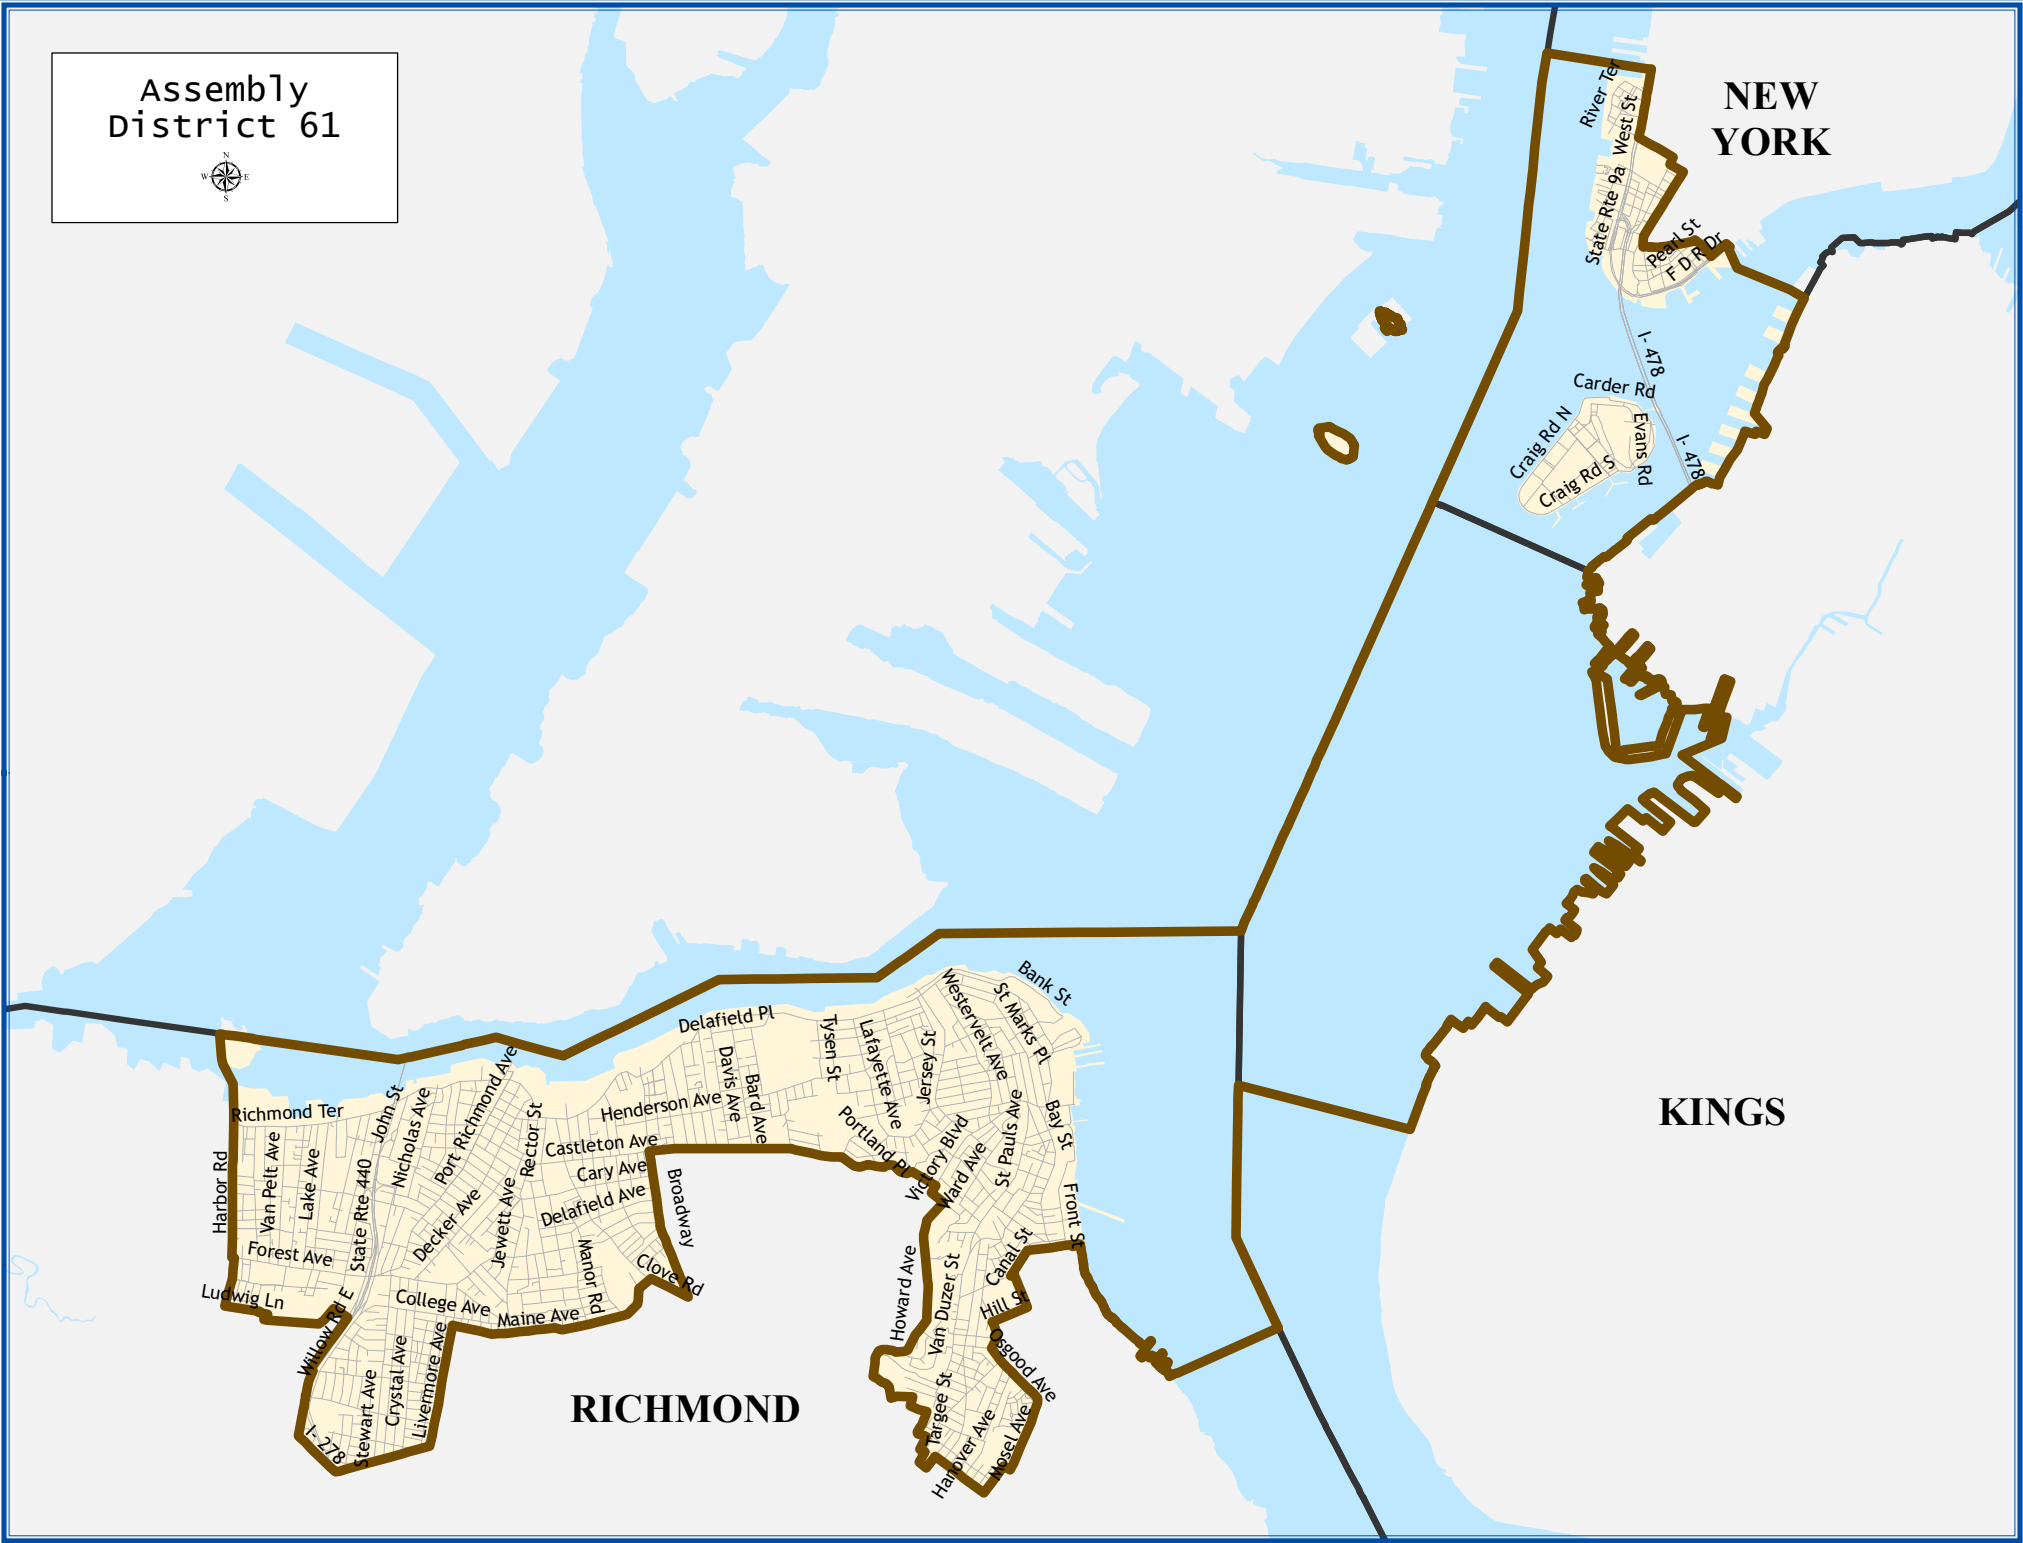

Assembly  
District 61

NEW  
YORK

KINGS

RICHMOND

## Assembly District 61

Total population : 138,589

Deviation : 3,963

Deviation Percentage : 2.94

	NH White	NH Black	Hispanic	NH Asian	NH AmInd	NH Hwn	NH Multi	NH Other
Total	44,600	29,835	42,588	15,353	260	58	4,779	1,116
% of Total	32.18	21.53	30.73	11.08	0.19	0.04	3.45	0.81
Total 18+	37,685	22,213	29,726	12,464	200	42	3,116	804
% of 18+	35.47	20.91	27.98	11.73	0.19	0.04	2.93	0.76
Department of Justice								
	NH White	NH Black	Hispanic	NH Asian	NH AmInd	NH Hwn	NH Multi	NH Other
Total	44,600	31,065	42,588	16,608	526	90	1,431	1,681
% of Total	32.18	22.42	30.73	11.98	0.38	0.06	1.03	1.21
Total 18+	37,685	22,947	29,726	13,075	402	68	1,119	1,228
% of 18+	35.47	21.60	27.98	12.31	0.38	0.06	1.05	1.16