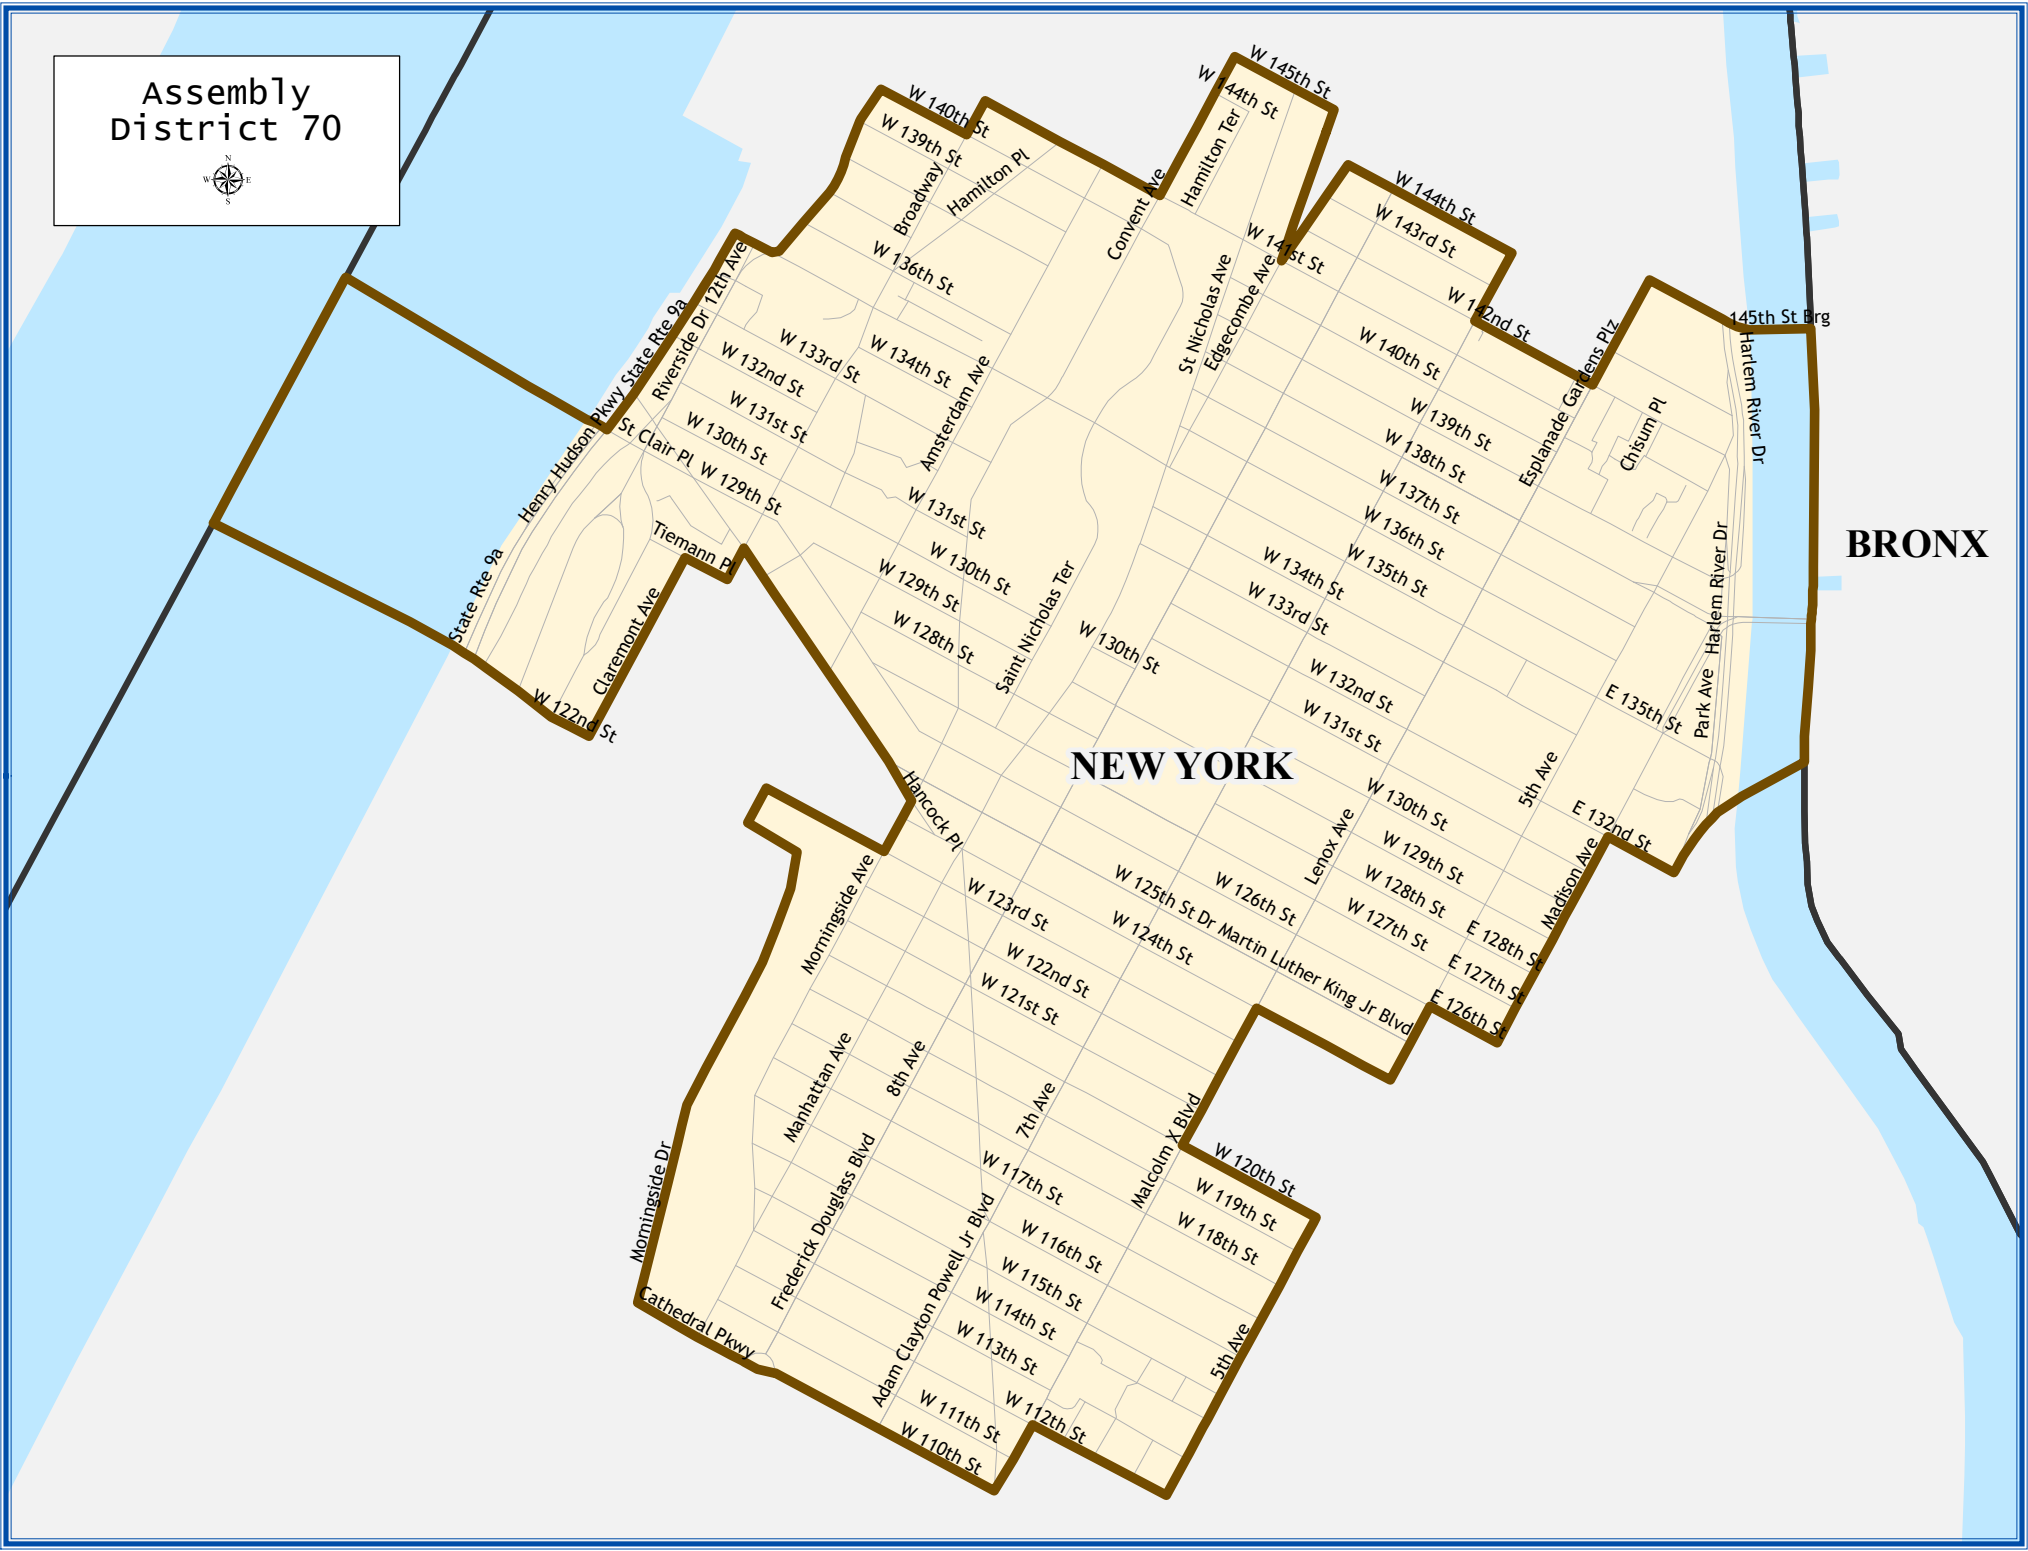

Assembly District 70

NEW YORK

BRONX

Assembly District 70

Total population : 141,120

Deviation : 6,494

Deviation Percentage : 4.82

	NH White	NH Black	Hispanic	NH Asian	NH AmInd	NH Hwn	NH Multi	NH Other
Total	23,977	61,331	41,443	6,870	261	66	5,796	1,376
% of Total	16.99	43.46	29.37	4.87	0.18	0.05	4.11	0.98
Total 18+	21,201	50,806	32,430	6,226	230	56	4,393	1,024
% of 18+	18.22	43.66	27.87	5.35	0.20	0.05	3.78	0.88
Department of Justice								
	NH White	NH Black	Hispanic	NH Asian	NH AmInd	NH Hwn	NH Multi	NH Other
Total	23,977	62,981	41,443	7,912	433	94	2,407	1,873
% of Total	16.99	44.63	29.37	5.61	0.31	0.07	1.71	1.33
Total 18+	21,201	51,985	32,430	6,858	378	76	2,029	1,409
% of 18+	18.22	44.67	27.87	5.89	0.32	0.07	1.74	1.21