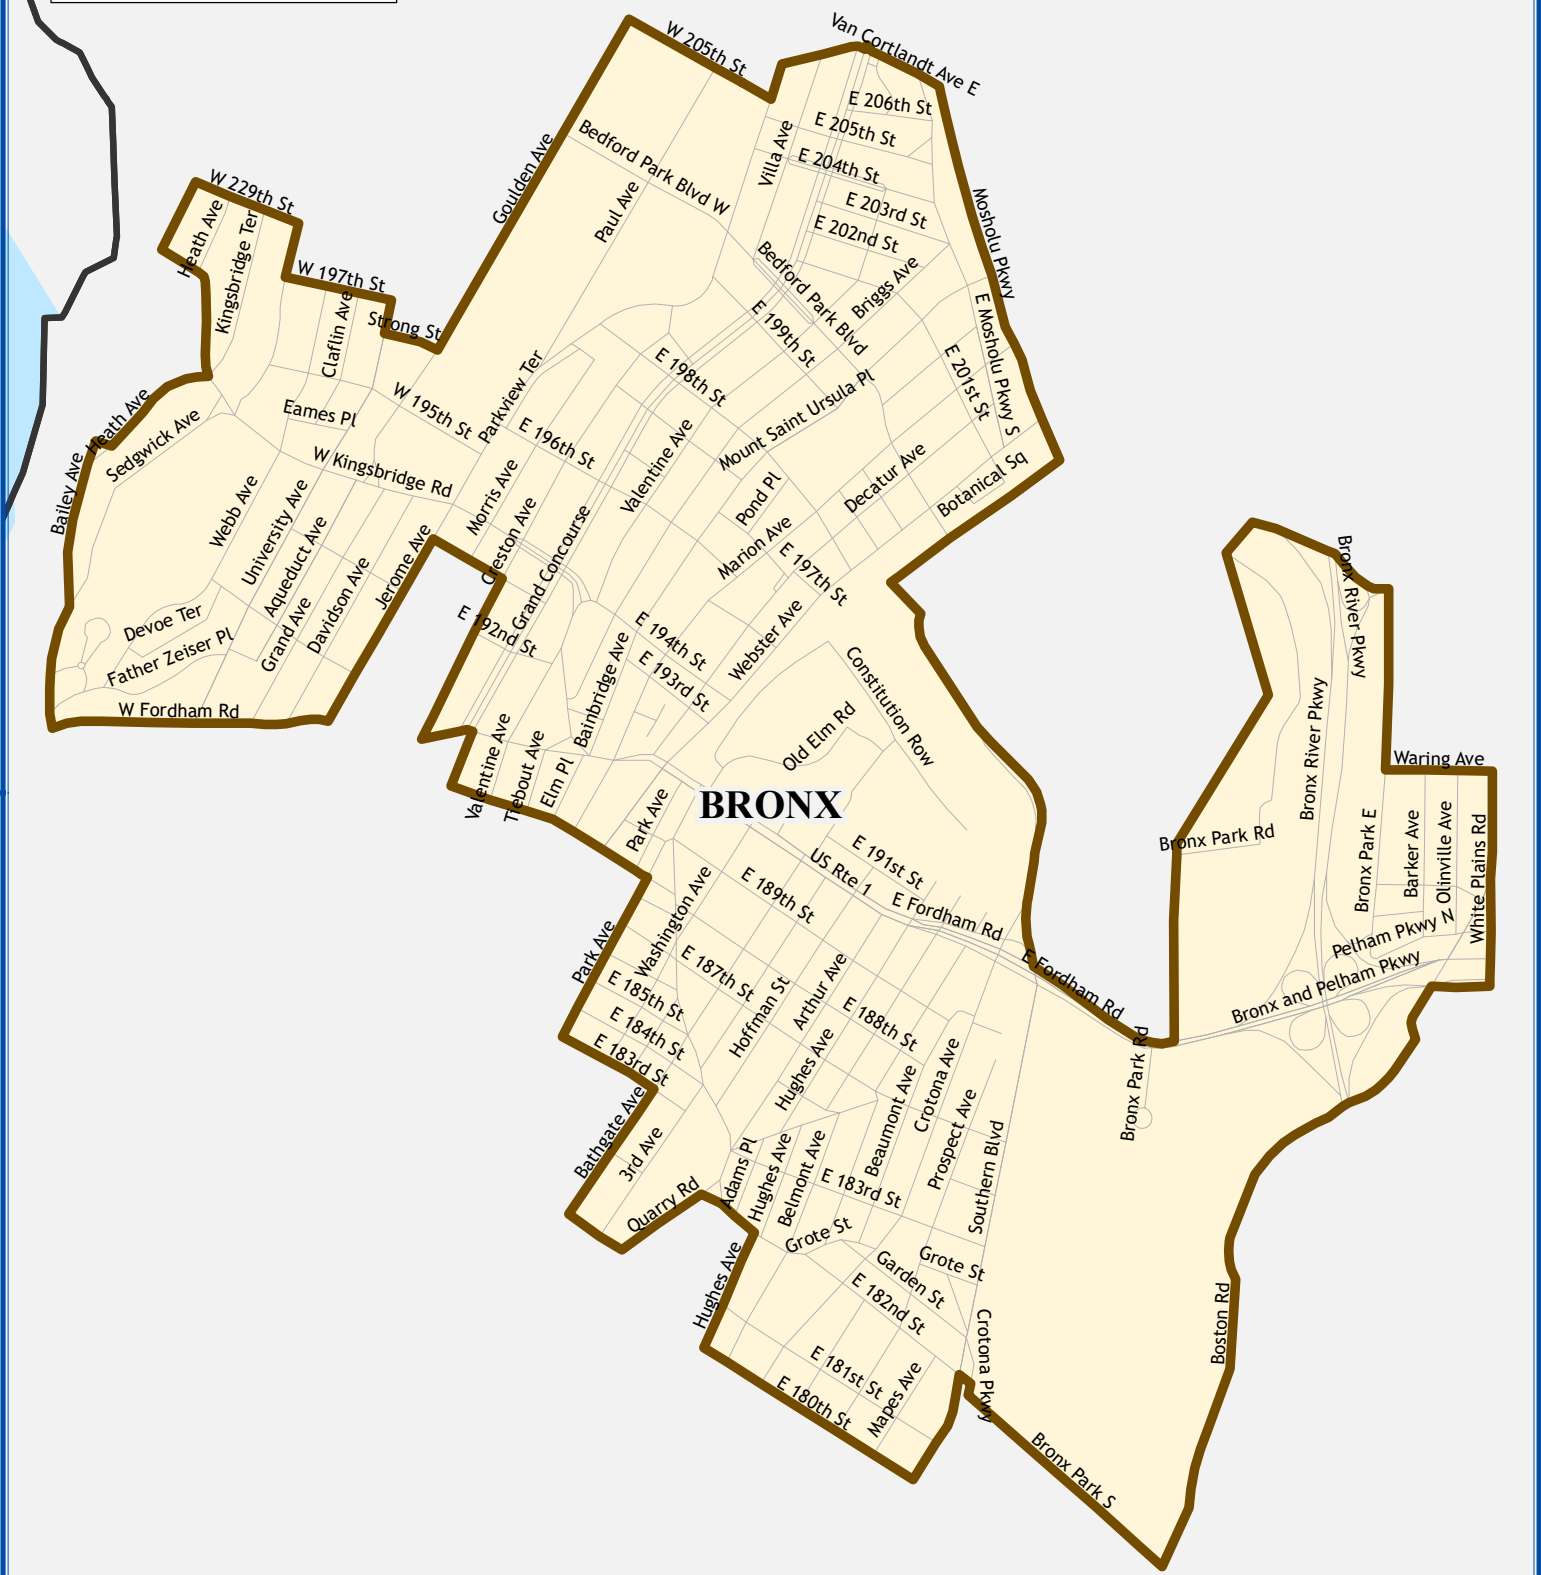

Assembly District 78

Assembly District 78

Total population : 135,217
 Deviation : 591
 Deviation Percentage : 0.44

	NH White	NH Black	Hispanic	NH Asian	NH AmInd	NH Hwn	NH Multi	NH Other
Total	9,878	23,306	93,545	4,721	234	29	2,131	1,373
% of Total	7.31	17.24	69.18	3.49	0.17	0.02	1.58	1.02
Total 18+	8,610	18,234	69,826	3,987	167	21	1,732	795
% of 18+	8.33	17.64	67.55	3.86	0.16	0.02	1.68	0.77
Department of Justice								
	NH White	NH Black	Hispanic	NH Asian	NH AmInd	NH Hwn	NH Multi	NH Other
Total	9,878	23,754	93,545	5,025	286	41	1,153	1,535
% of Total	7.31	17.57	69.18	3.72	0.21	0.03	0.85	1.14
Total 18+	8,610	18,577	69,826	4,237	212	31	957	922
% of 18+	8.33	17.97	67.55	4.10	0.21	0.03	0.93	0.89