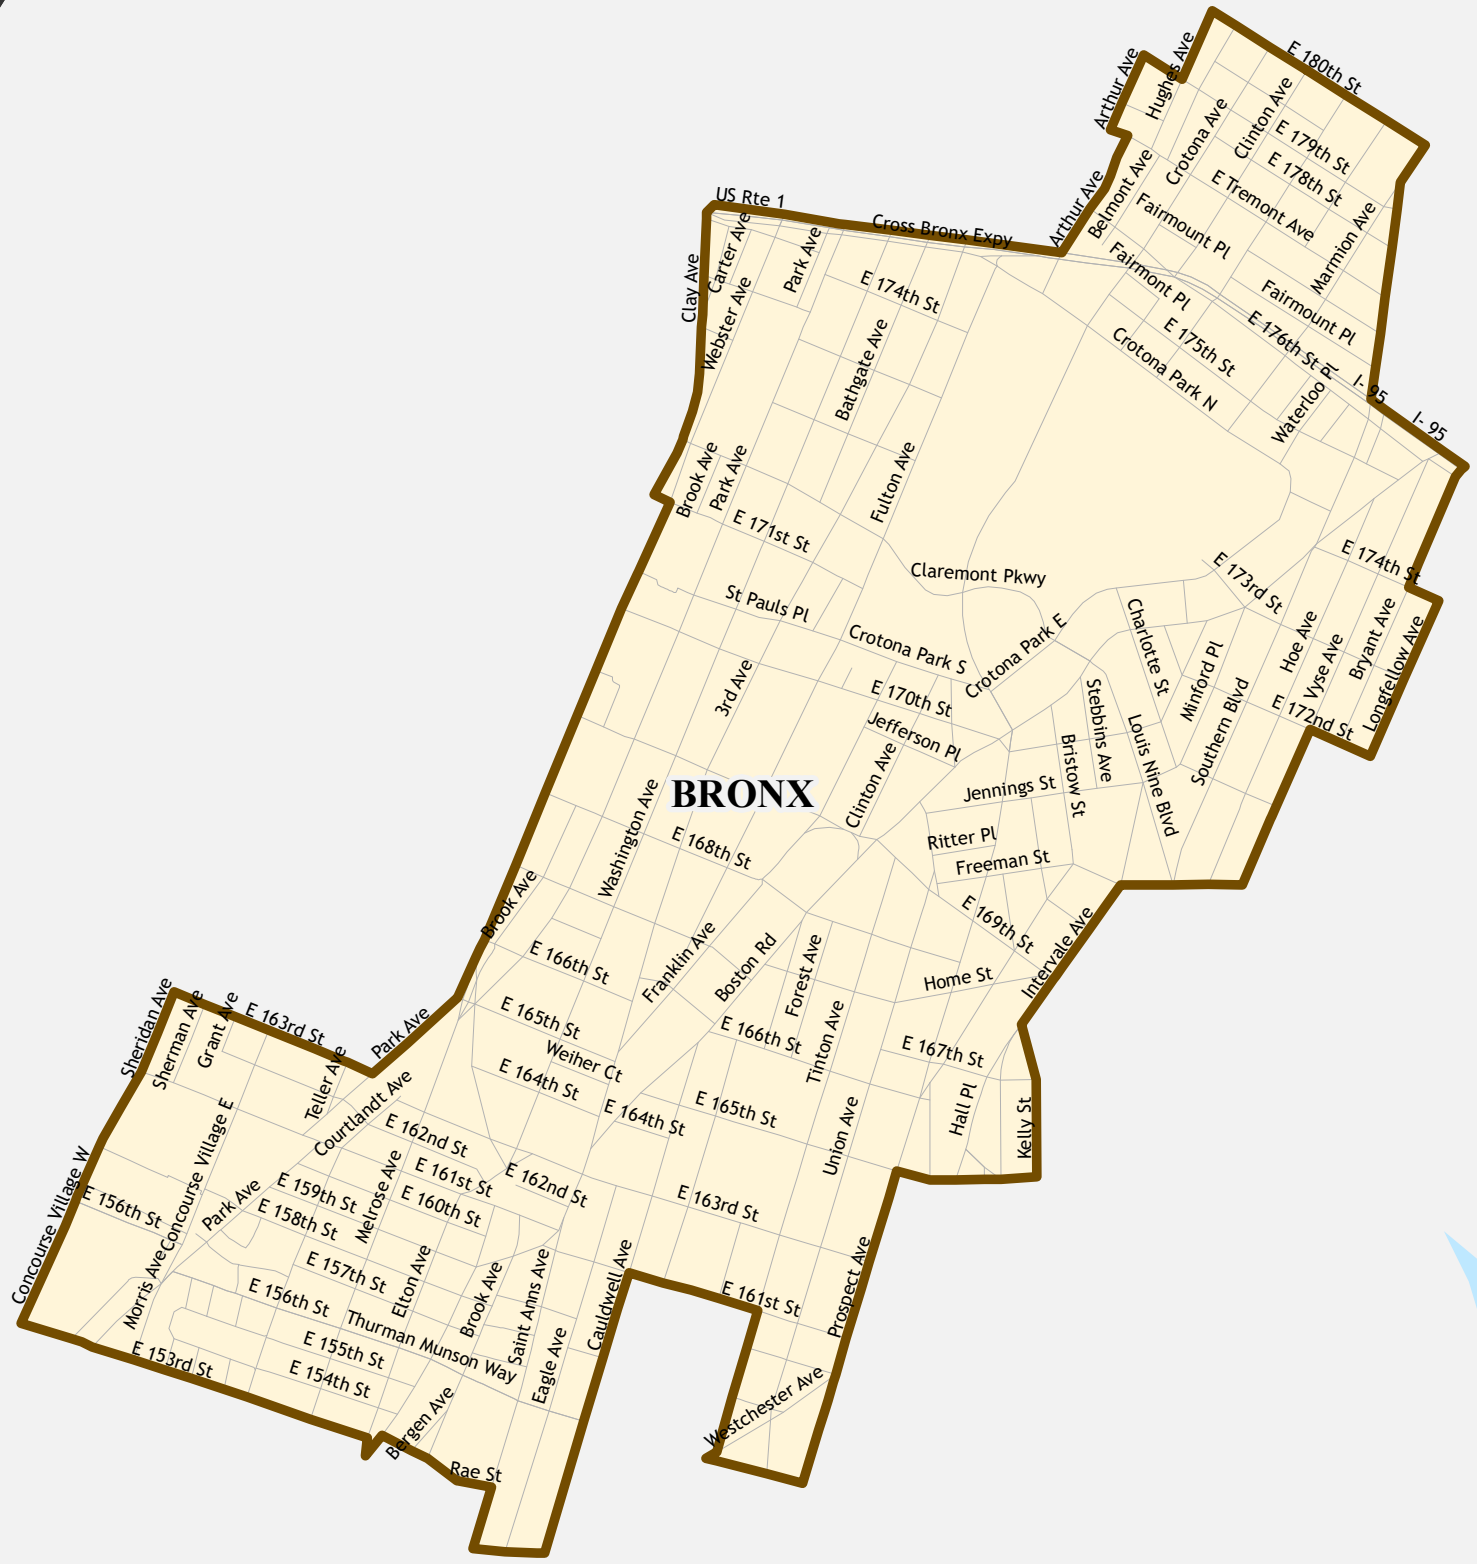

# Assembly District 79

## Assembly District 79

Total population : 131,922

Deviation : -2,704

Deviation Percentage : -2.01

	NH White	NH Black	Hispanic	NH Asian	NH AmInd	NH Hwn	NH Multi	NH Other
Total	2,276	51,013	74,316	903	236	45	2,174	959
% of Total	1.73	38.67	56.33	0.68	0.18	0.03	1.65	0.73
Total 18+	1,766	36,997	54,442	731	163	27	1,626	568
% of 18+	1.83	38.41	56.52	0.76	0.17	0.03	1.69	0.59
Department of Justice								
	NH White	NH Black	Hispanic	NH Asian	NH AmInd	NH Hwn	NH Multi	NH Other
Total	2,276	51,710	74,316	1,000	267	45	1,272	1,036
% of Total	1.73	39.20	56.33	0.76	0.20	0.03	0.96	0.79
Total 18+	1,766	37,504	54,442	797	183	27	981	620
% of 18+	1.83	38.94	56.52	0.83	0.19	0.03	1.02	0.64