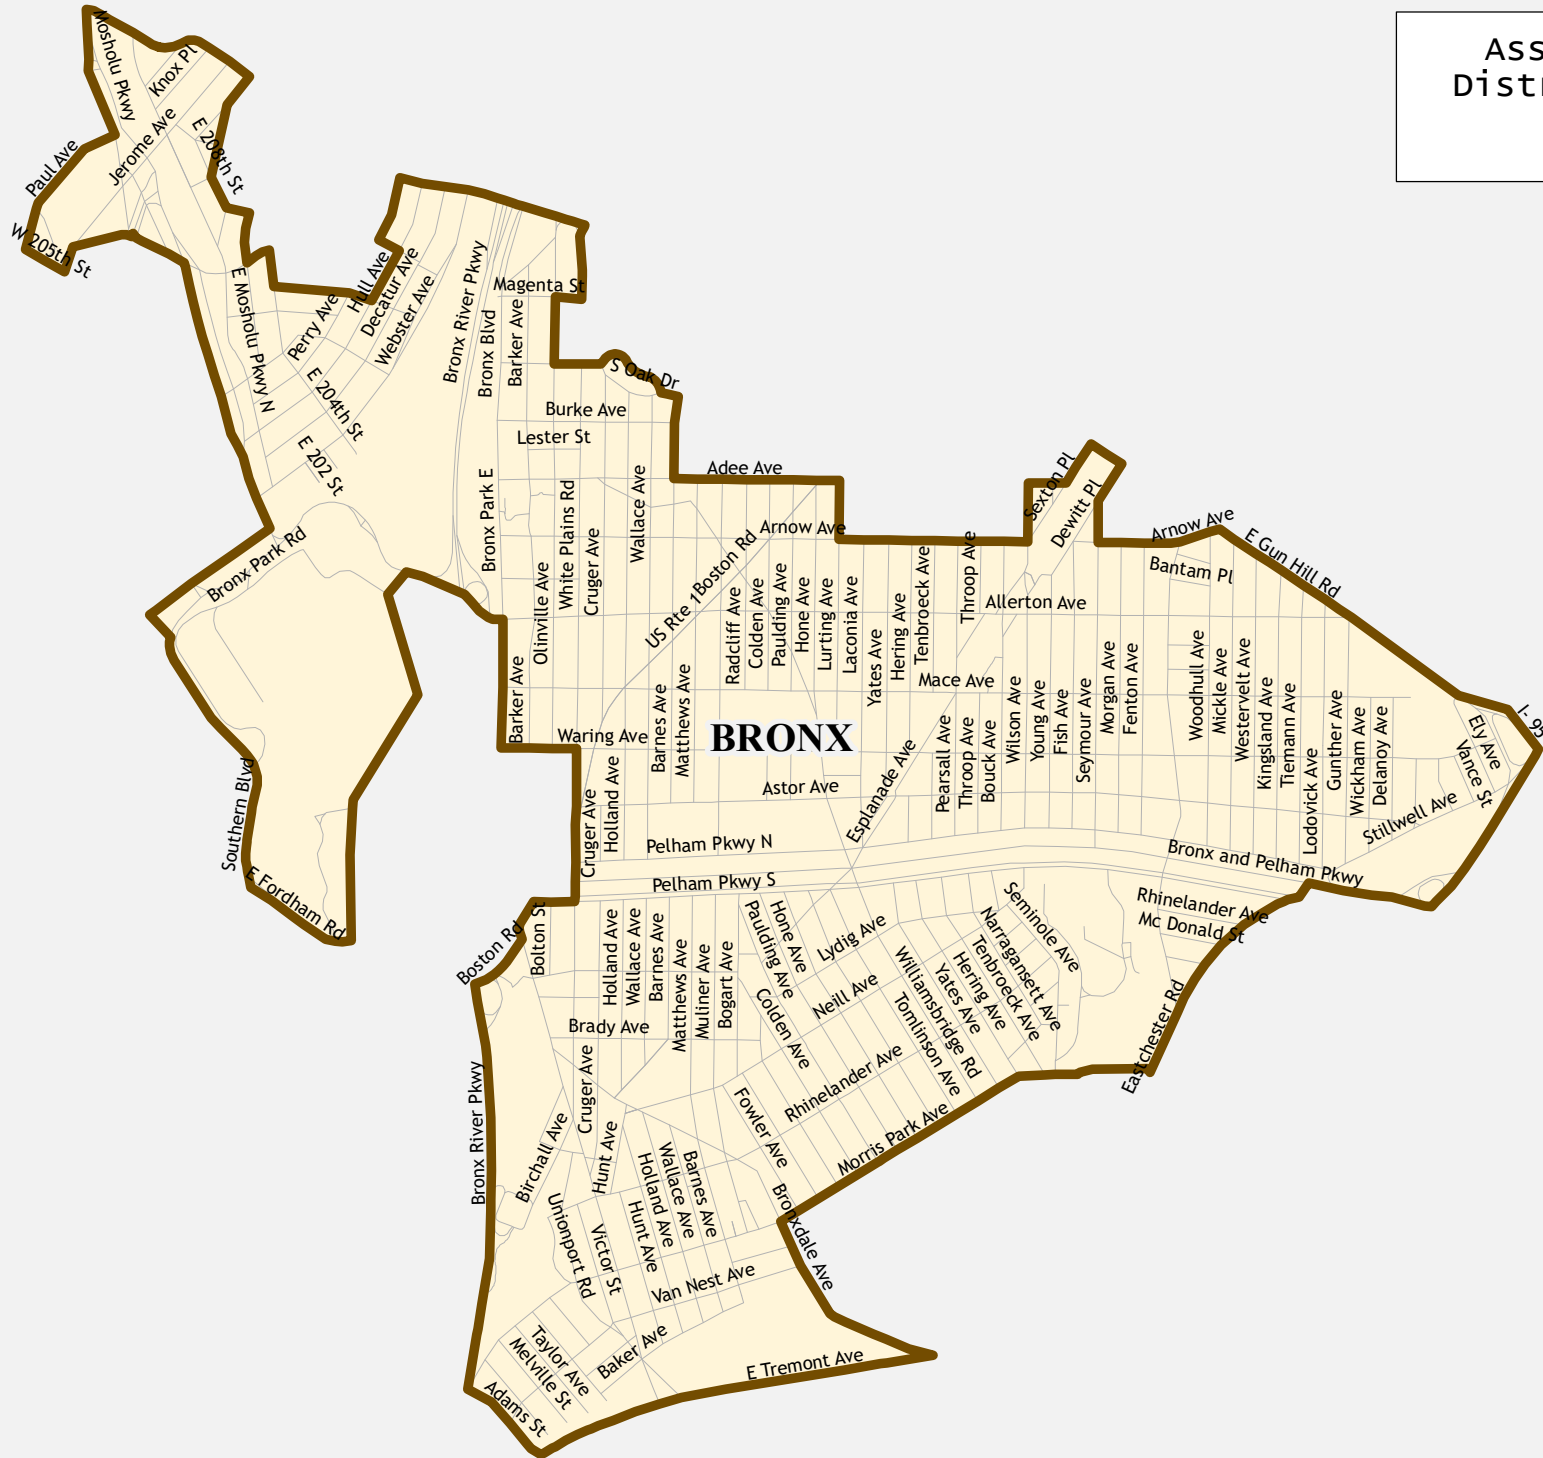

Assembly District 80

Assembly District 80

Total population : 139,119

Deviation : 4,493

Deviation Percentage : 3.34

	NH White	NH Black	Hispanic	NH Asian	NH AmInd	NH Hwn	NH Multi	NH Other
Total	24,936	28,311	66,426	14,237	281	51	3,230	1,647
% of Total	17.92	20.35	47.75	10.23	0.20	0.04	2.32	1.18
Total 18+	20,655	22,674	49,931	10,961	217	37	2,290	1,136
% of 18+	19.14	21.01	46.27	10.16	0.20	0.03	2.12	1.05
Department of Justice								
	NH White	NH Black	Hispanic	NH Asian	NH AmInd	NH Hwn	NH Multi	NH Other
Total	24,936	28,849	66,426	15,166	335	60	1,467	1,880
% of Total	17.92	20.74	47.75	10.90	0.24	0.04	1.05	1.35
Total 18+	20,655	23,046	49,931	11,525	257	44	1,131	1,312
% of 18+	19.14	21.36	46.27	10.68	0.24	0.04	1.05	1.22