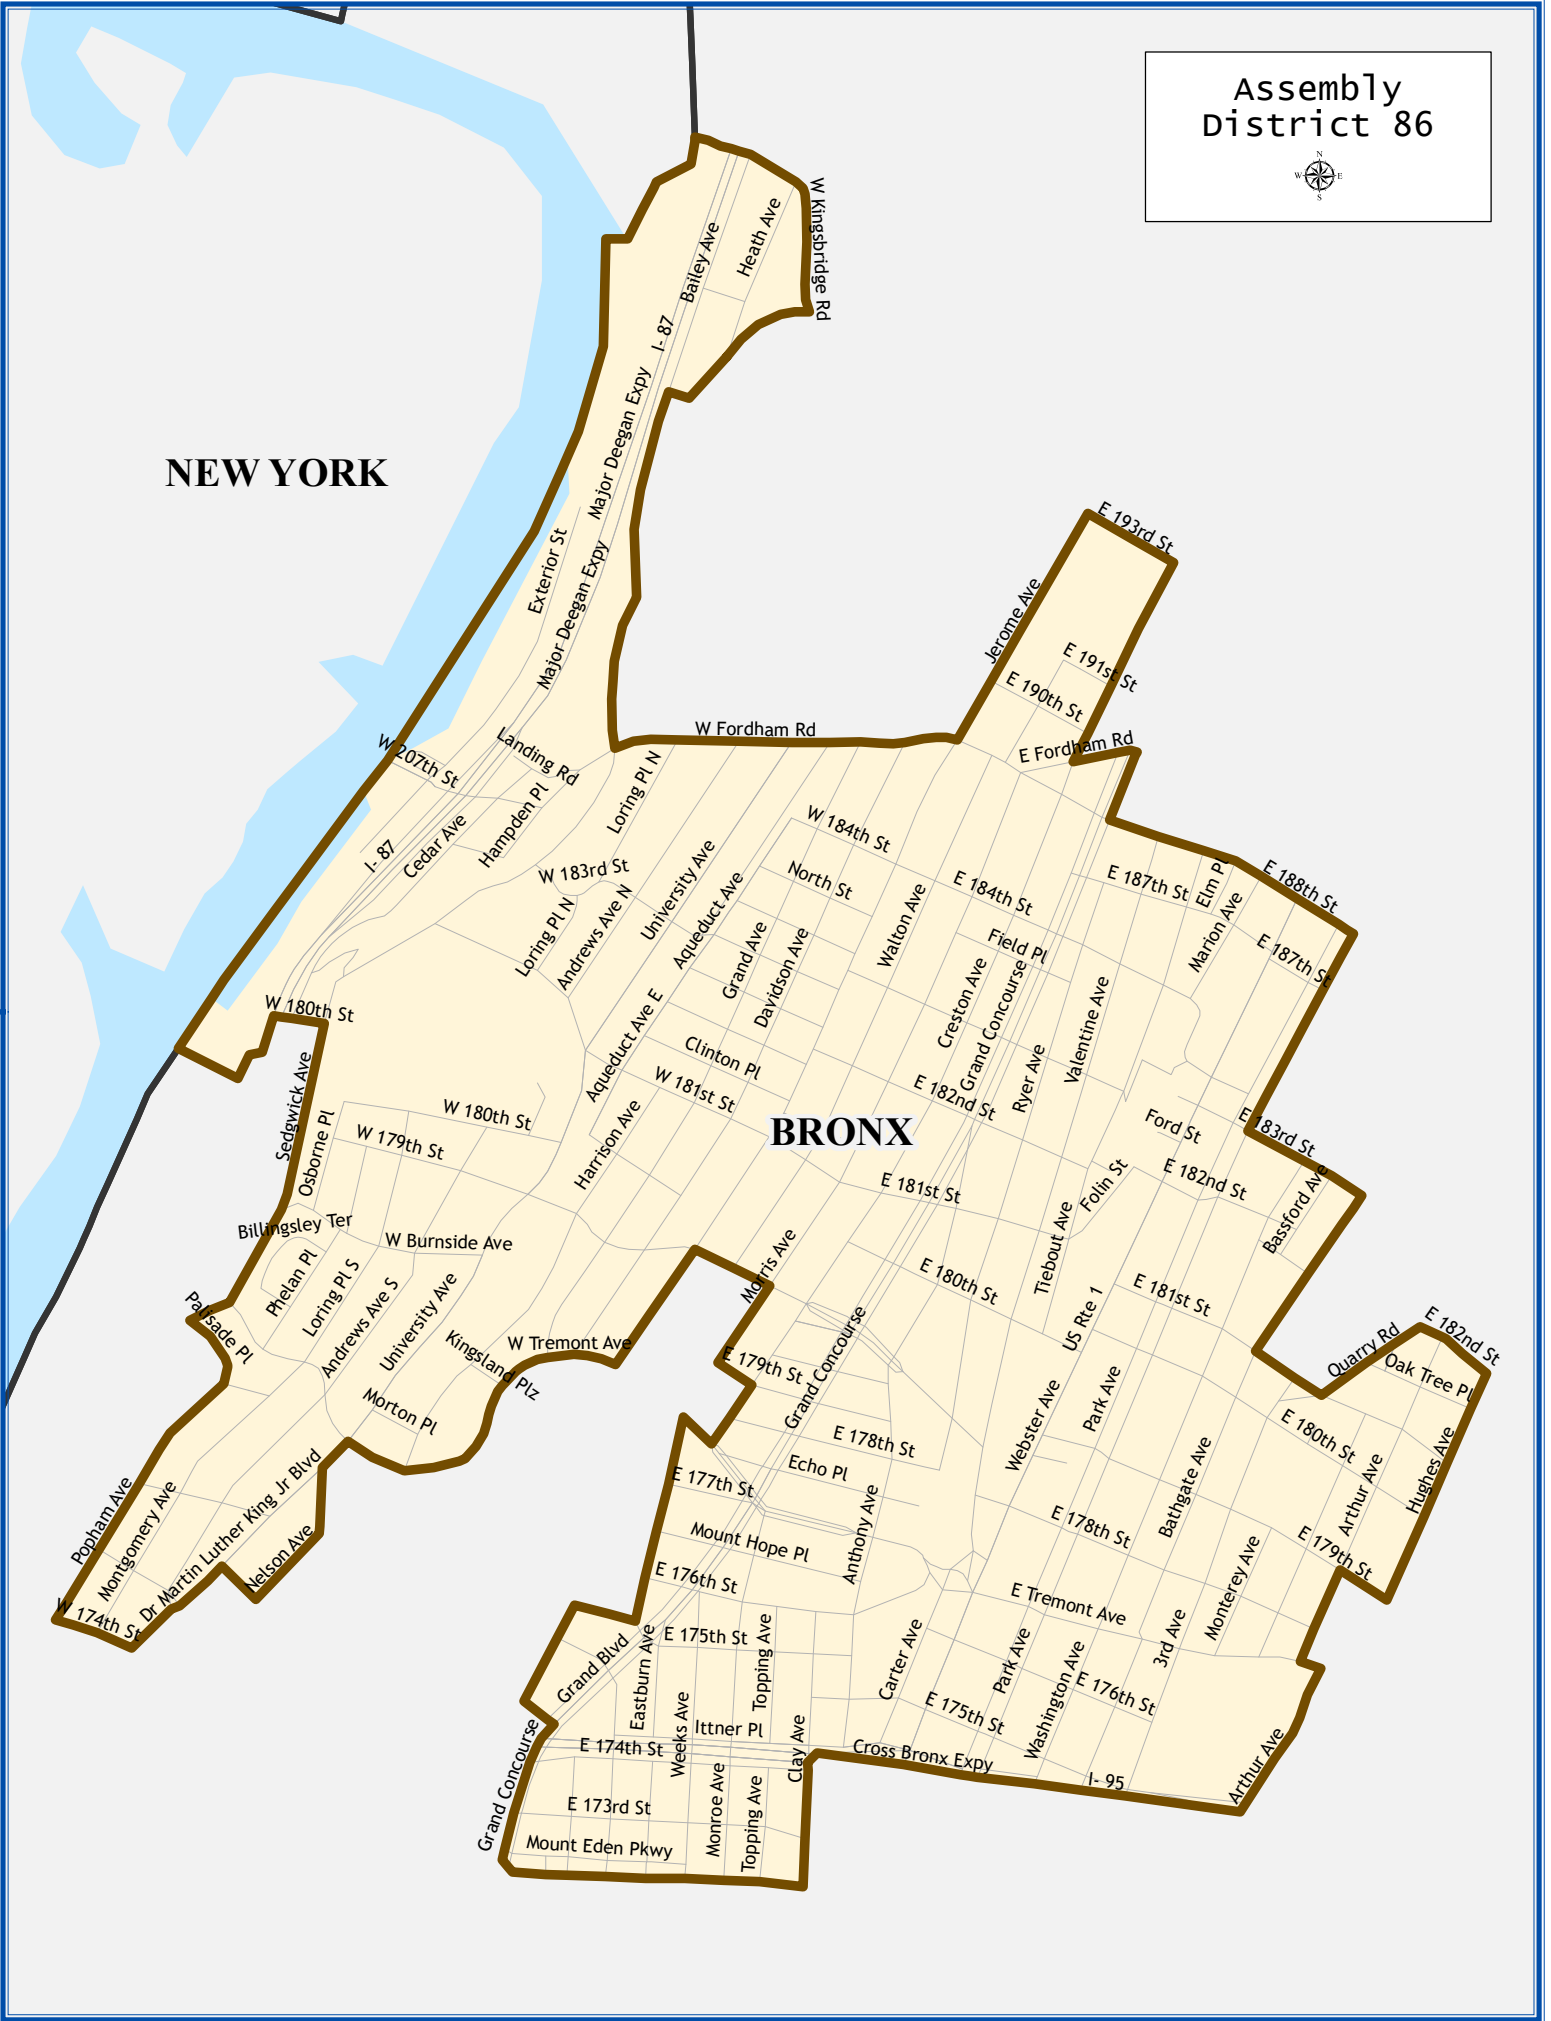

Assembly District 86

NEW YORK

BRONX

Assembly District 86

Total population : 137,787

Deviation : 3,161

Deviation Percentage : 2.35

	NH White	NH Black	Hispanic	NH Asian	NH AmInd	NH Hwn	NH Multi	NH Other
Total	2,721	31,251	98,056	2,431	280	31	1,779	1,238
% of Total	1.97	22.68	71.16	1.76	0.20	0.02	1.29	0.90
Total 18+	1,999	23,573	72,638	1,964	190	22	1,348	692
% of 18+	1.95	23.01	70.92	1.92	0.19	0.02	1.32	0.68
Department of Justice								
	NH White	NH Black	Hispanic	NH Asian	NH AmInd	NH Hwn	NH Multi	NH Other
Total	2,721	31,689	98,056	2,546	313	35	1,109	1,318
% of Total	1.97	23.00	71.16	1.85	0.23	0.03	0.80	0.96
Total 18+	1,999	23,890	72,638	2,034	216	23	878	748
% of 18+	1.95	23.32	70.92	1.99	0.21	0.02	0.86	0.73