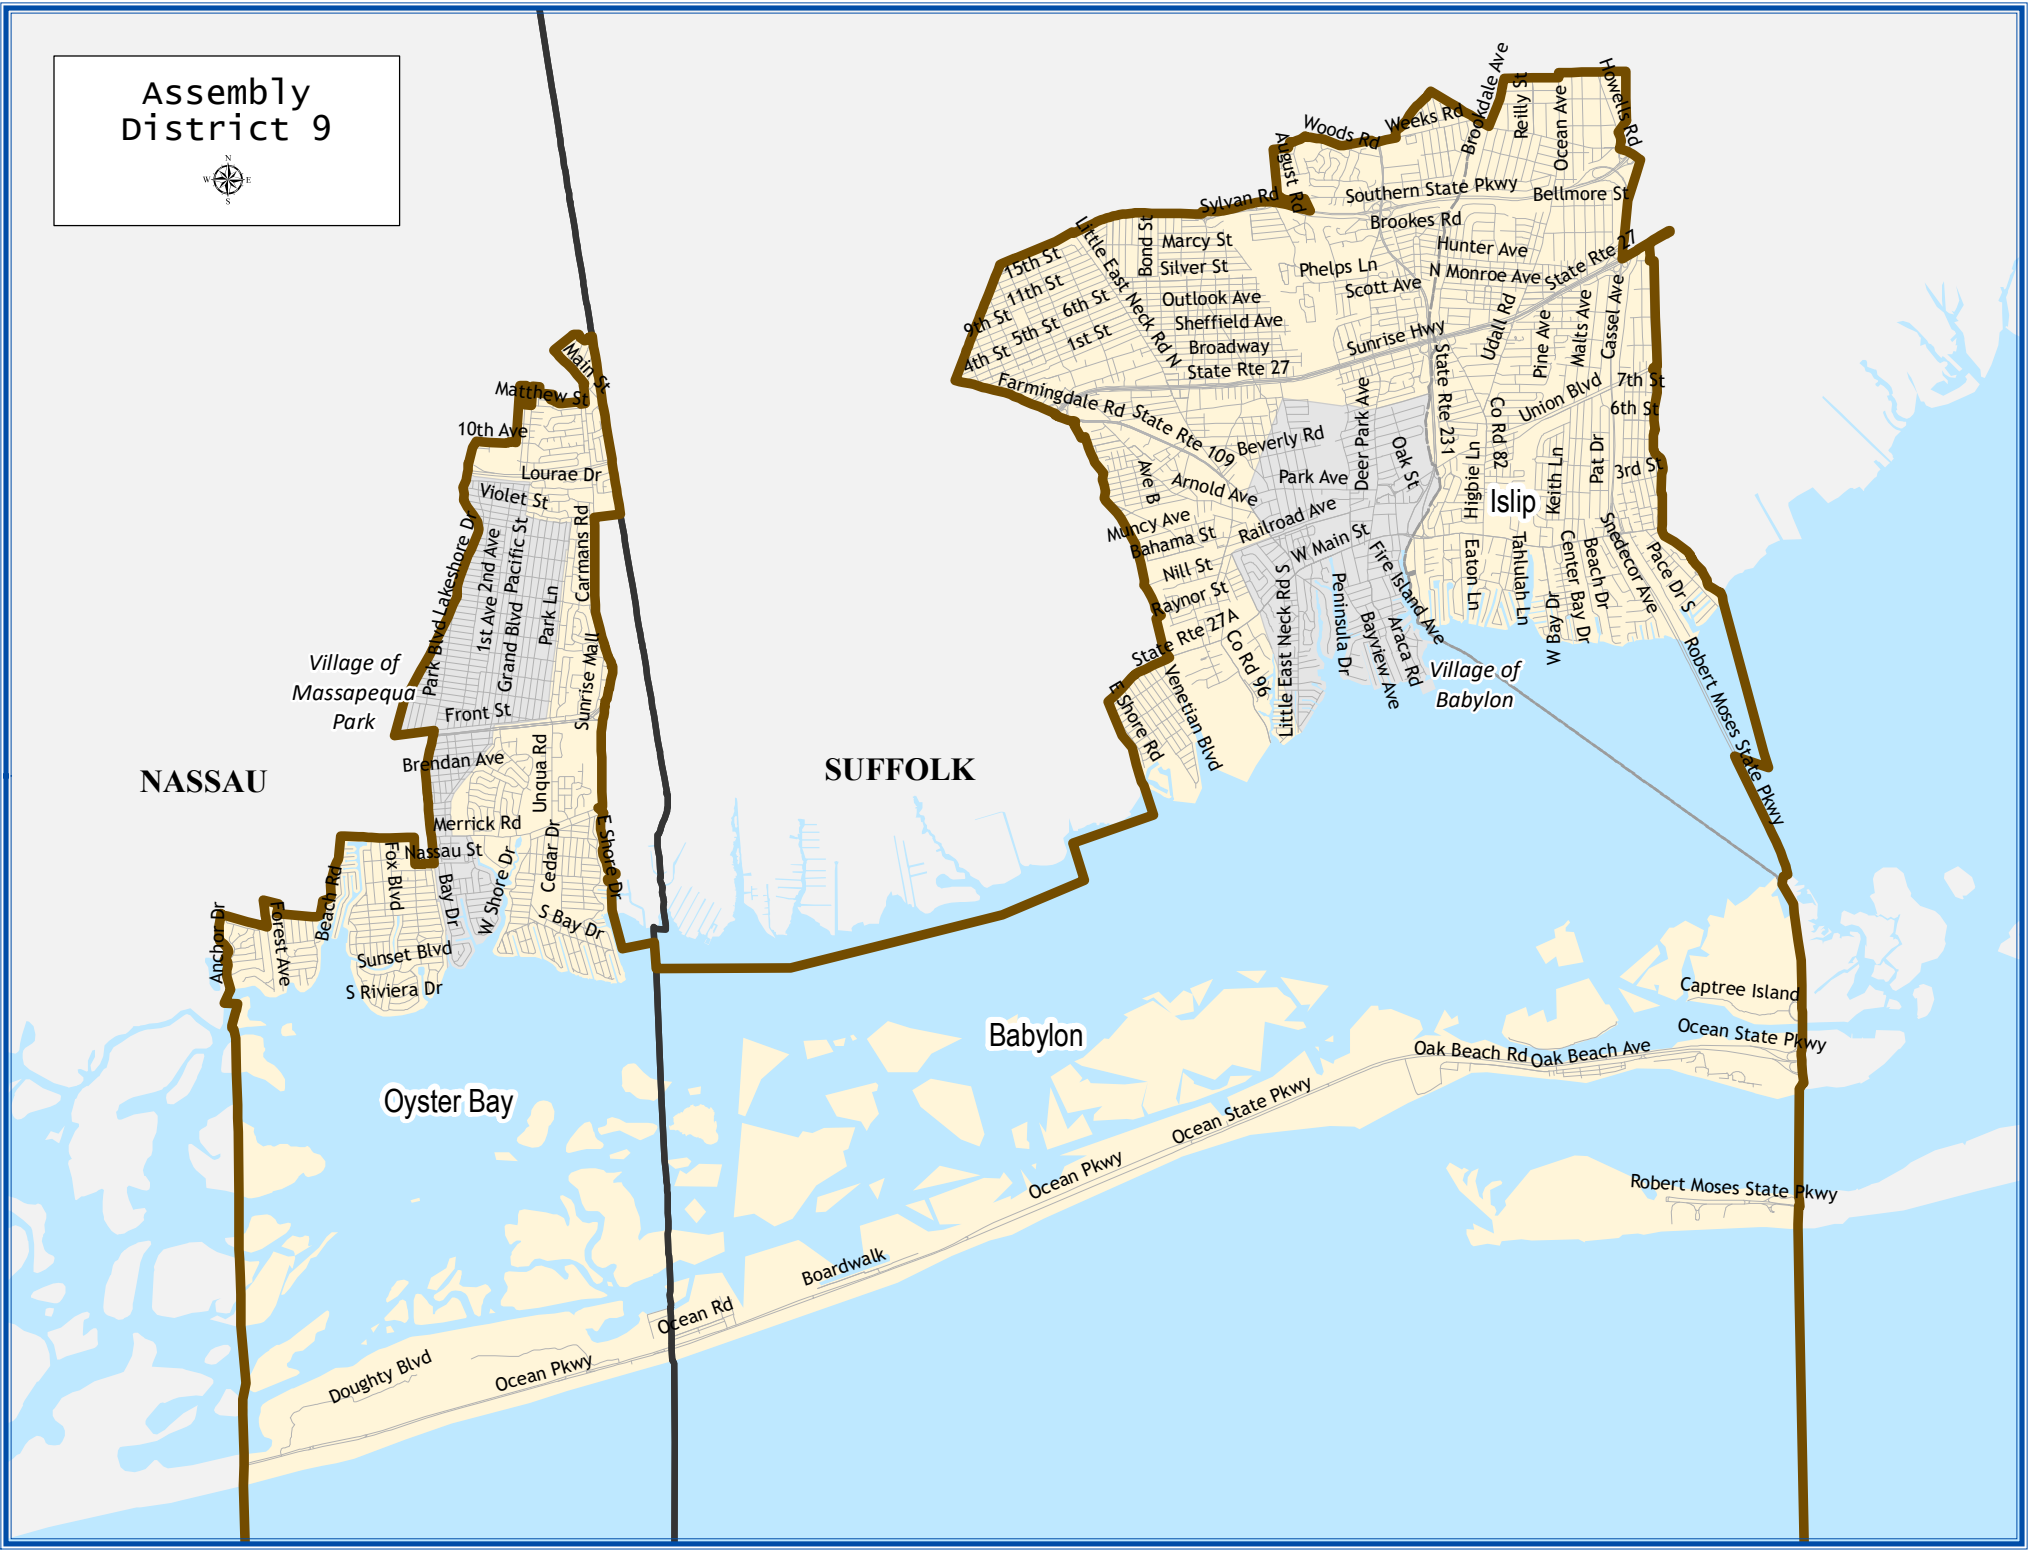

Assembly District 9

Assembly District 9

Total population : 129,285

Deviation : -5,341

Deviation Percentage : -3.97

	NH White	NH Black	Hispanic	NH Asian	NH AmInd	NH Hwn	NH Multi	NH Other
Total	101,440	4,021	16,247	3,828	89	8	3,092	560
% of Total	78.46	3.11	12.57	2.96	0.07	0.01	2.39	0.43
Total 18+	83,582	3,019	11,338	3,037	75	6	1,886	399
% of 18+	80.88	2.92	10.97	2.94	0.07	0.01	1.83	0.39
Department of Justice								
	NH White	NH Black	Hispanic	NH Asian	NH AmInd	NH Hwn	NH Multi	NH Other
Total	101,440	4,589	16,247	4,687	526	30	495	1,271
% of Total	78.46	3.55	12.57	3.63	0.41	0.02	0.38	0.98
Total 18+	83,582	3,285	11,338	3,492	406	15	332	892
% of 18+	80.88	3.18	10.97	3.38	0.39	0.01	0.32	0.86