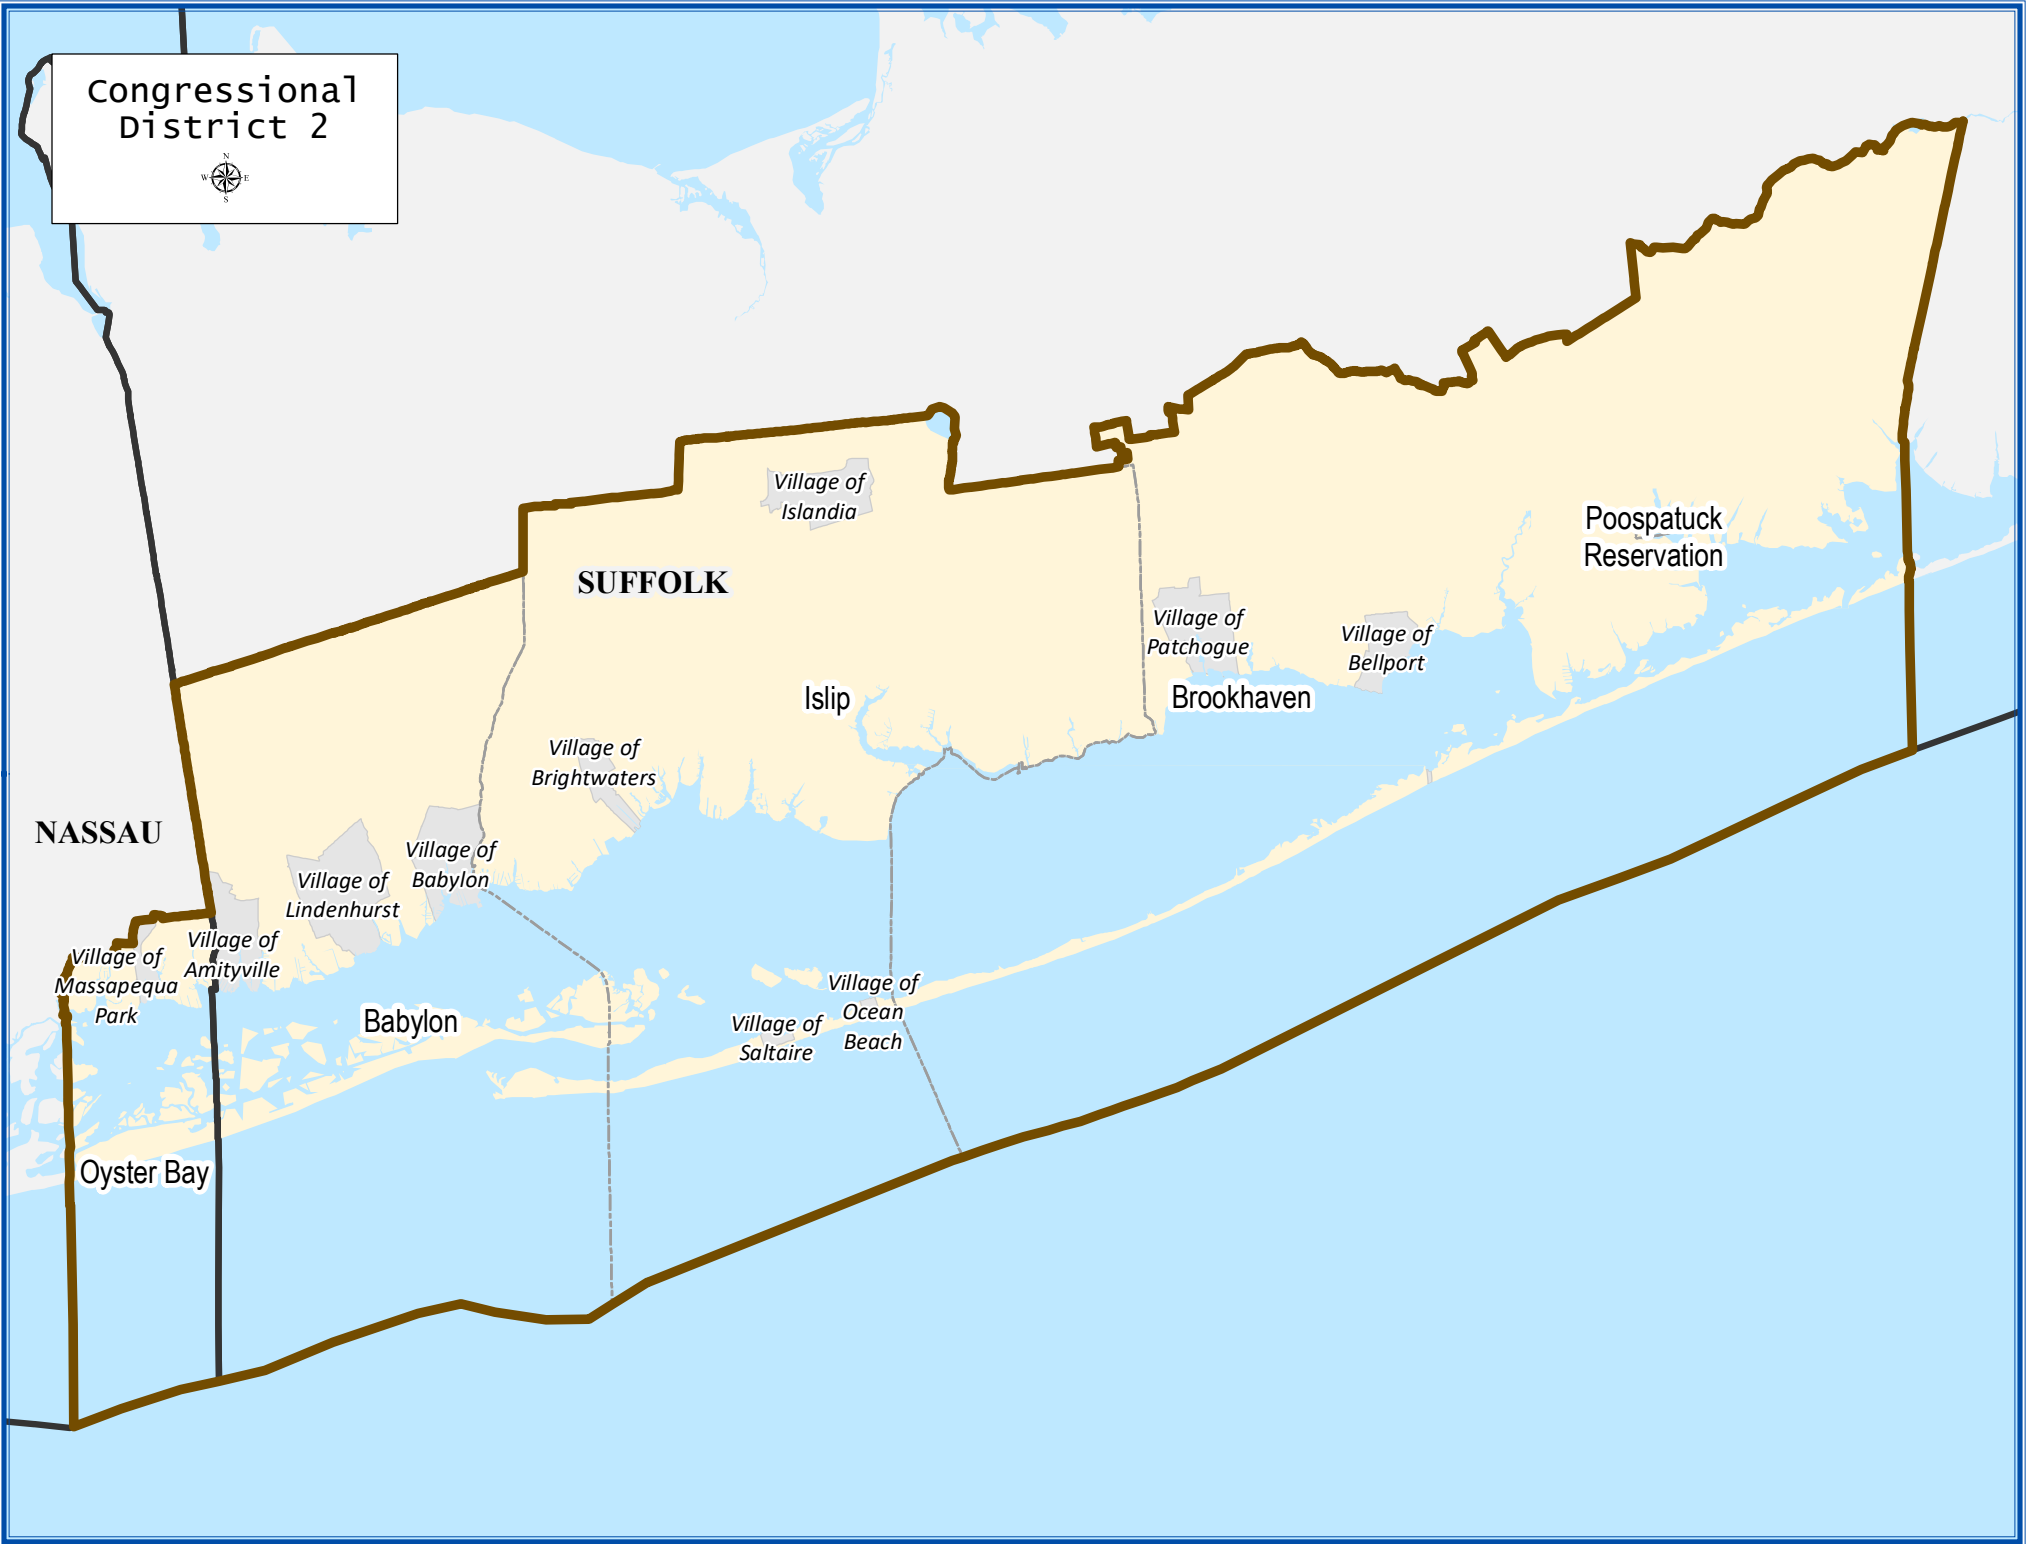

Congressional District 2

Congressional District 2

Total population : 776,971

Deviation : 0

Deviation Percentage : 0.00

	NH White	NH Black	Hispanic	NH Asian	NH AmInd	NH Hwn	NH Multi	NH Other
Total	433,649	75,310	215,177	25,469	1,571	116	20,147	5,532
% of Total	55.81	9.69	27.69	3.28	0.20	0.01	2.59	0.71
Total 18+	363,964	58,128	152,022	20,005	1,203	81	12,903	3,620
% of 18+	59.48	9.50	24.84	3.27	0.20	0.01	2.11	0.59
Department of Justice								
	NH White	NH Black	Hispanic	NH Asian	NH AmInd	NH Hwn	NH Multi	NH Other
Total	433,649	80,093	215,177	28,918	3,978	241	5,384	9,531
% of Total	55.81	10.31	27.69	3.72	0.51	0.03	0.69	1.23
Total 18+	363,964	60,547	152,022	21,881	3,056	148	3,851	6,457
% of 18+	59.48	9.89	24.84	3.58	0.50	0.02	0.63	1.06