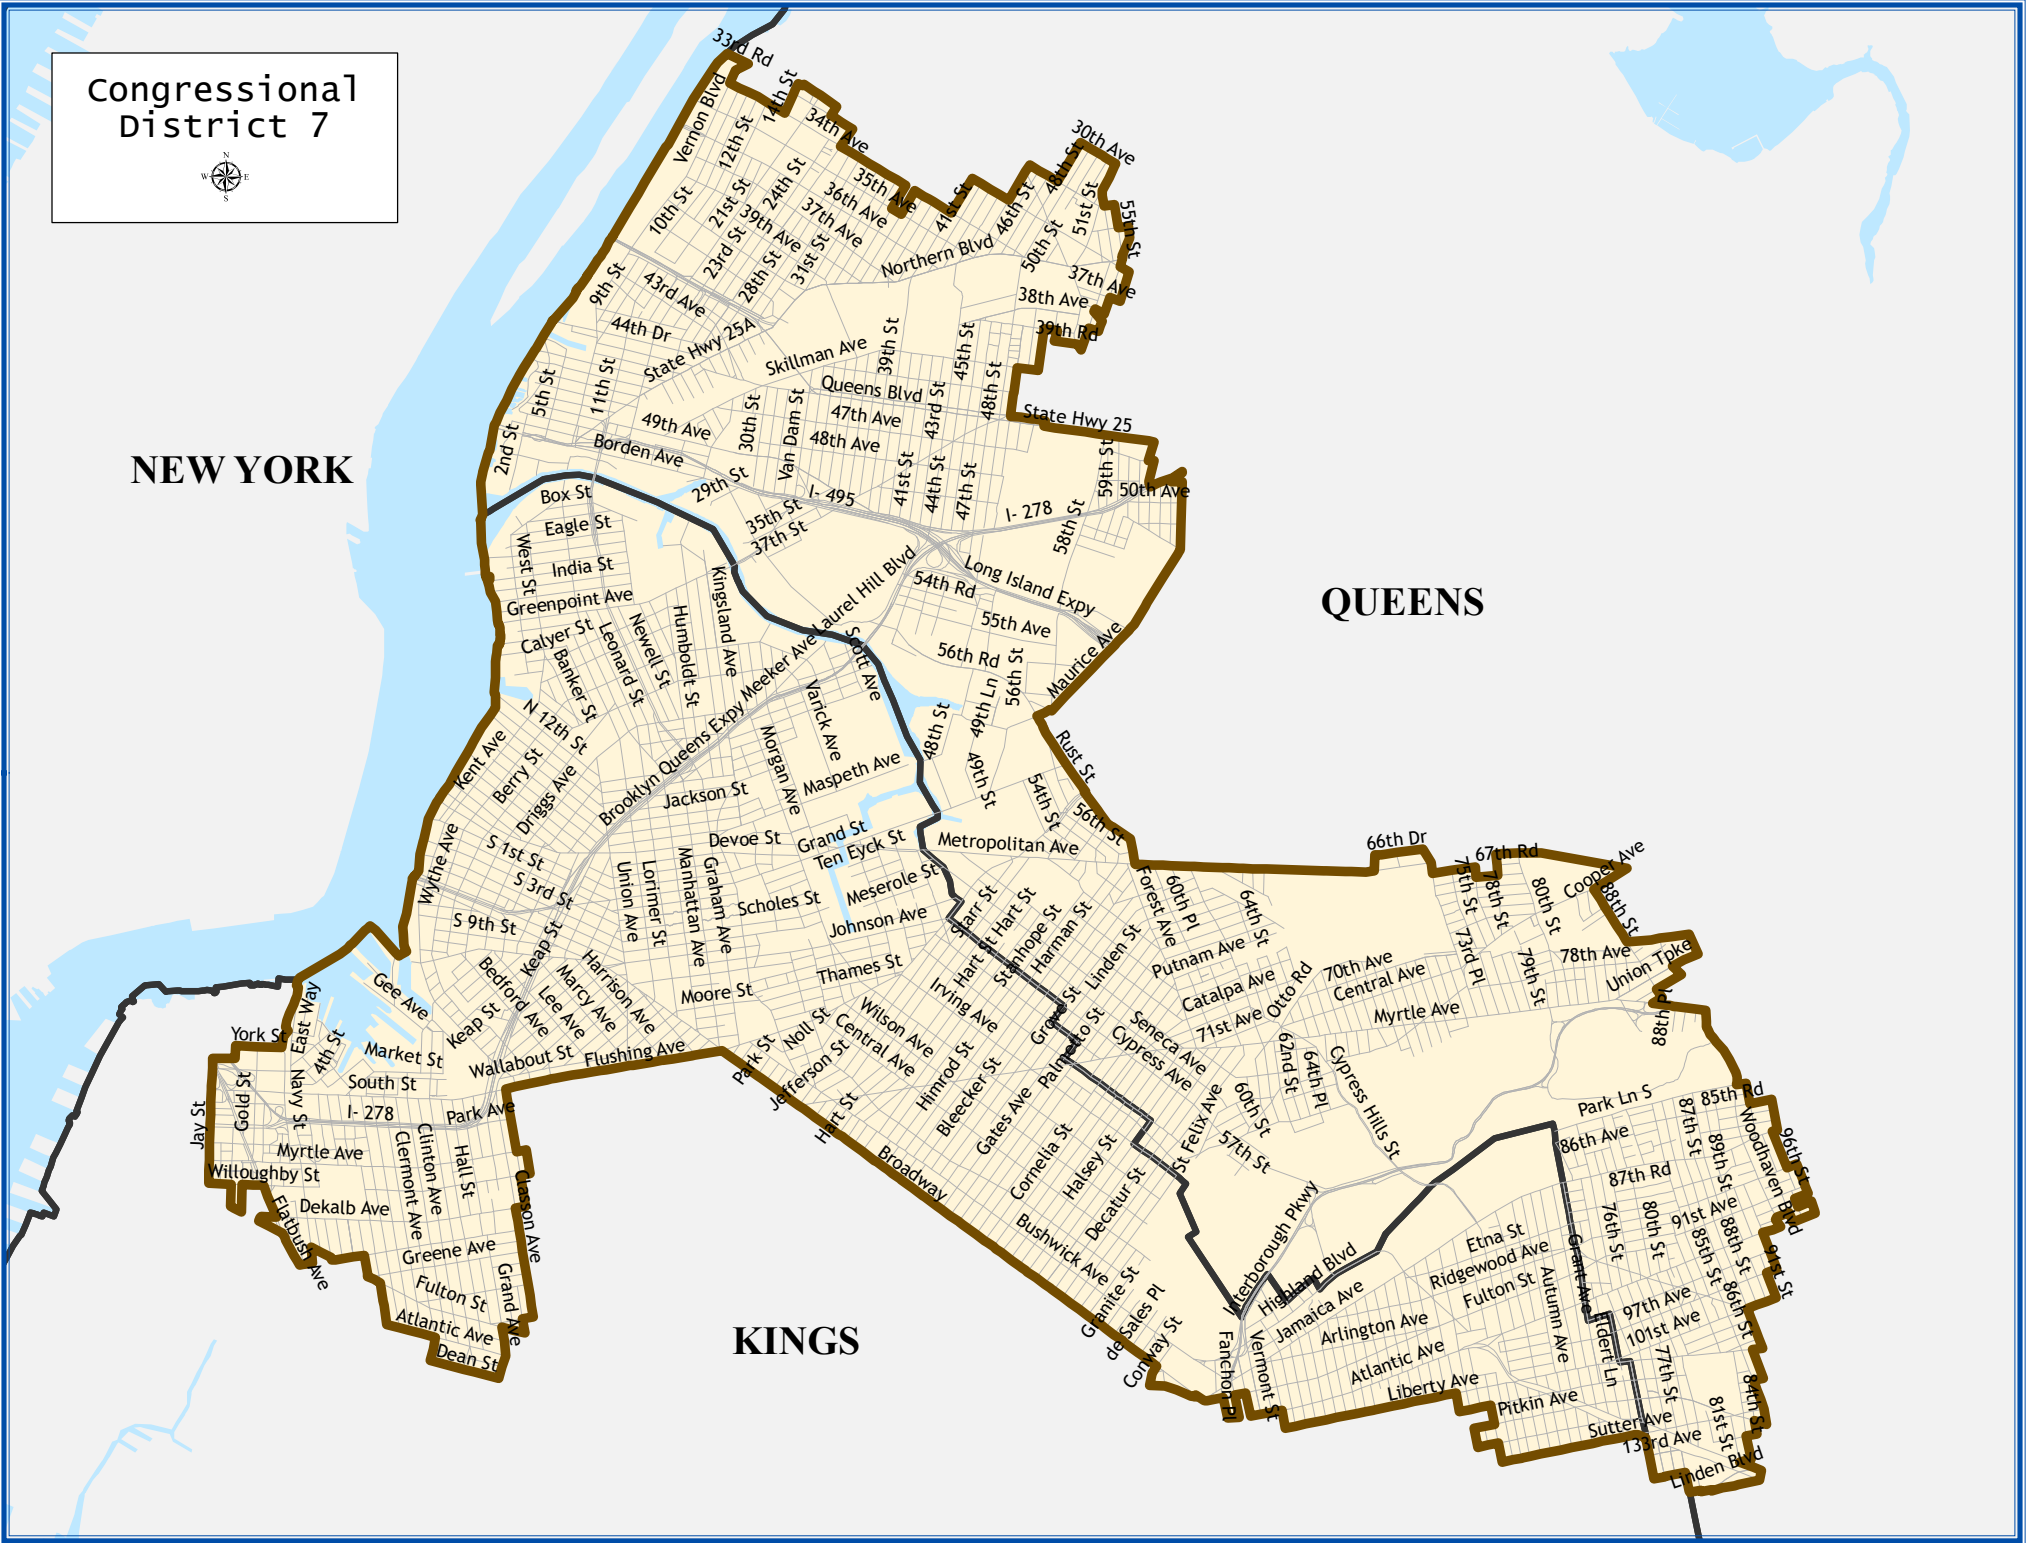

Congressional District 7

NEW YORK

QUEENS

KINGS

Congressional District 7

Total population : 776,971
 Deviation : 0
 Deviation Percentage : 0.00

	NH White	NH Black	Hispanic	NH Asian	NH AmInd	NH Hwn	NH Multi	NH Other
Total	281,488	78,514	274,246	102,318	1,558	331	26,995	11,521
% of Total	36.23	10.11	35.30	13.17	0.20	0.04	3.47	1.48
Total 18+	232,661	64,225	214,713	87,307	1,202	286	20,396	8,381
% of 18+	36.98	10.21	34.13	13.88	0.19	0.05	3.24	1.33
Department of Justice								
	NH White	NH Black	Hispanic	NH Asian	NH AmInd	NH Hwn	NH Multi	NH Other
Total	281,488	82,771	274,246	110,103	2,799	511	9,097	15,956
% of Total	36.23	10.65	35.30	14.17	0.36	0.07	1.17	2.05
Total 18+	232,661	67,354	214,713	92,511	2,327	432	7,279	11,894
% of 18+	36.98	10.71	34.13	14.70	0.37	0.07	1.16	1.89