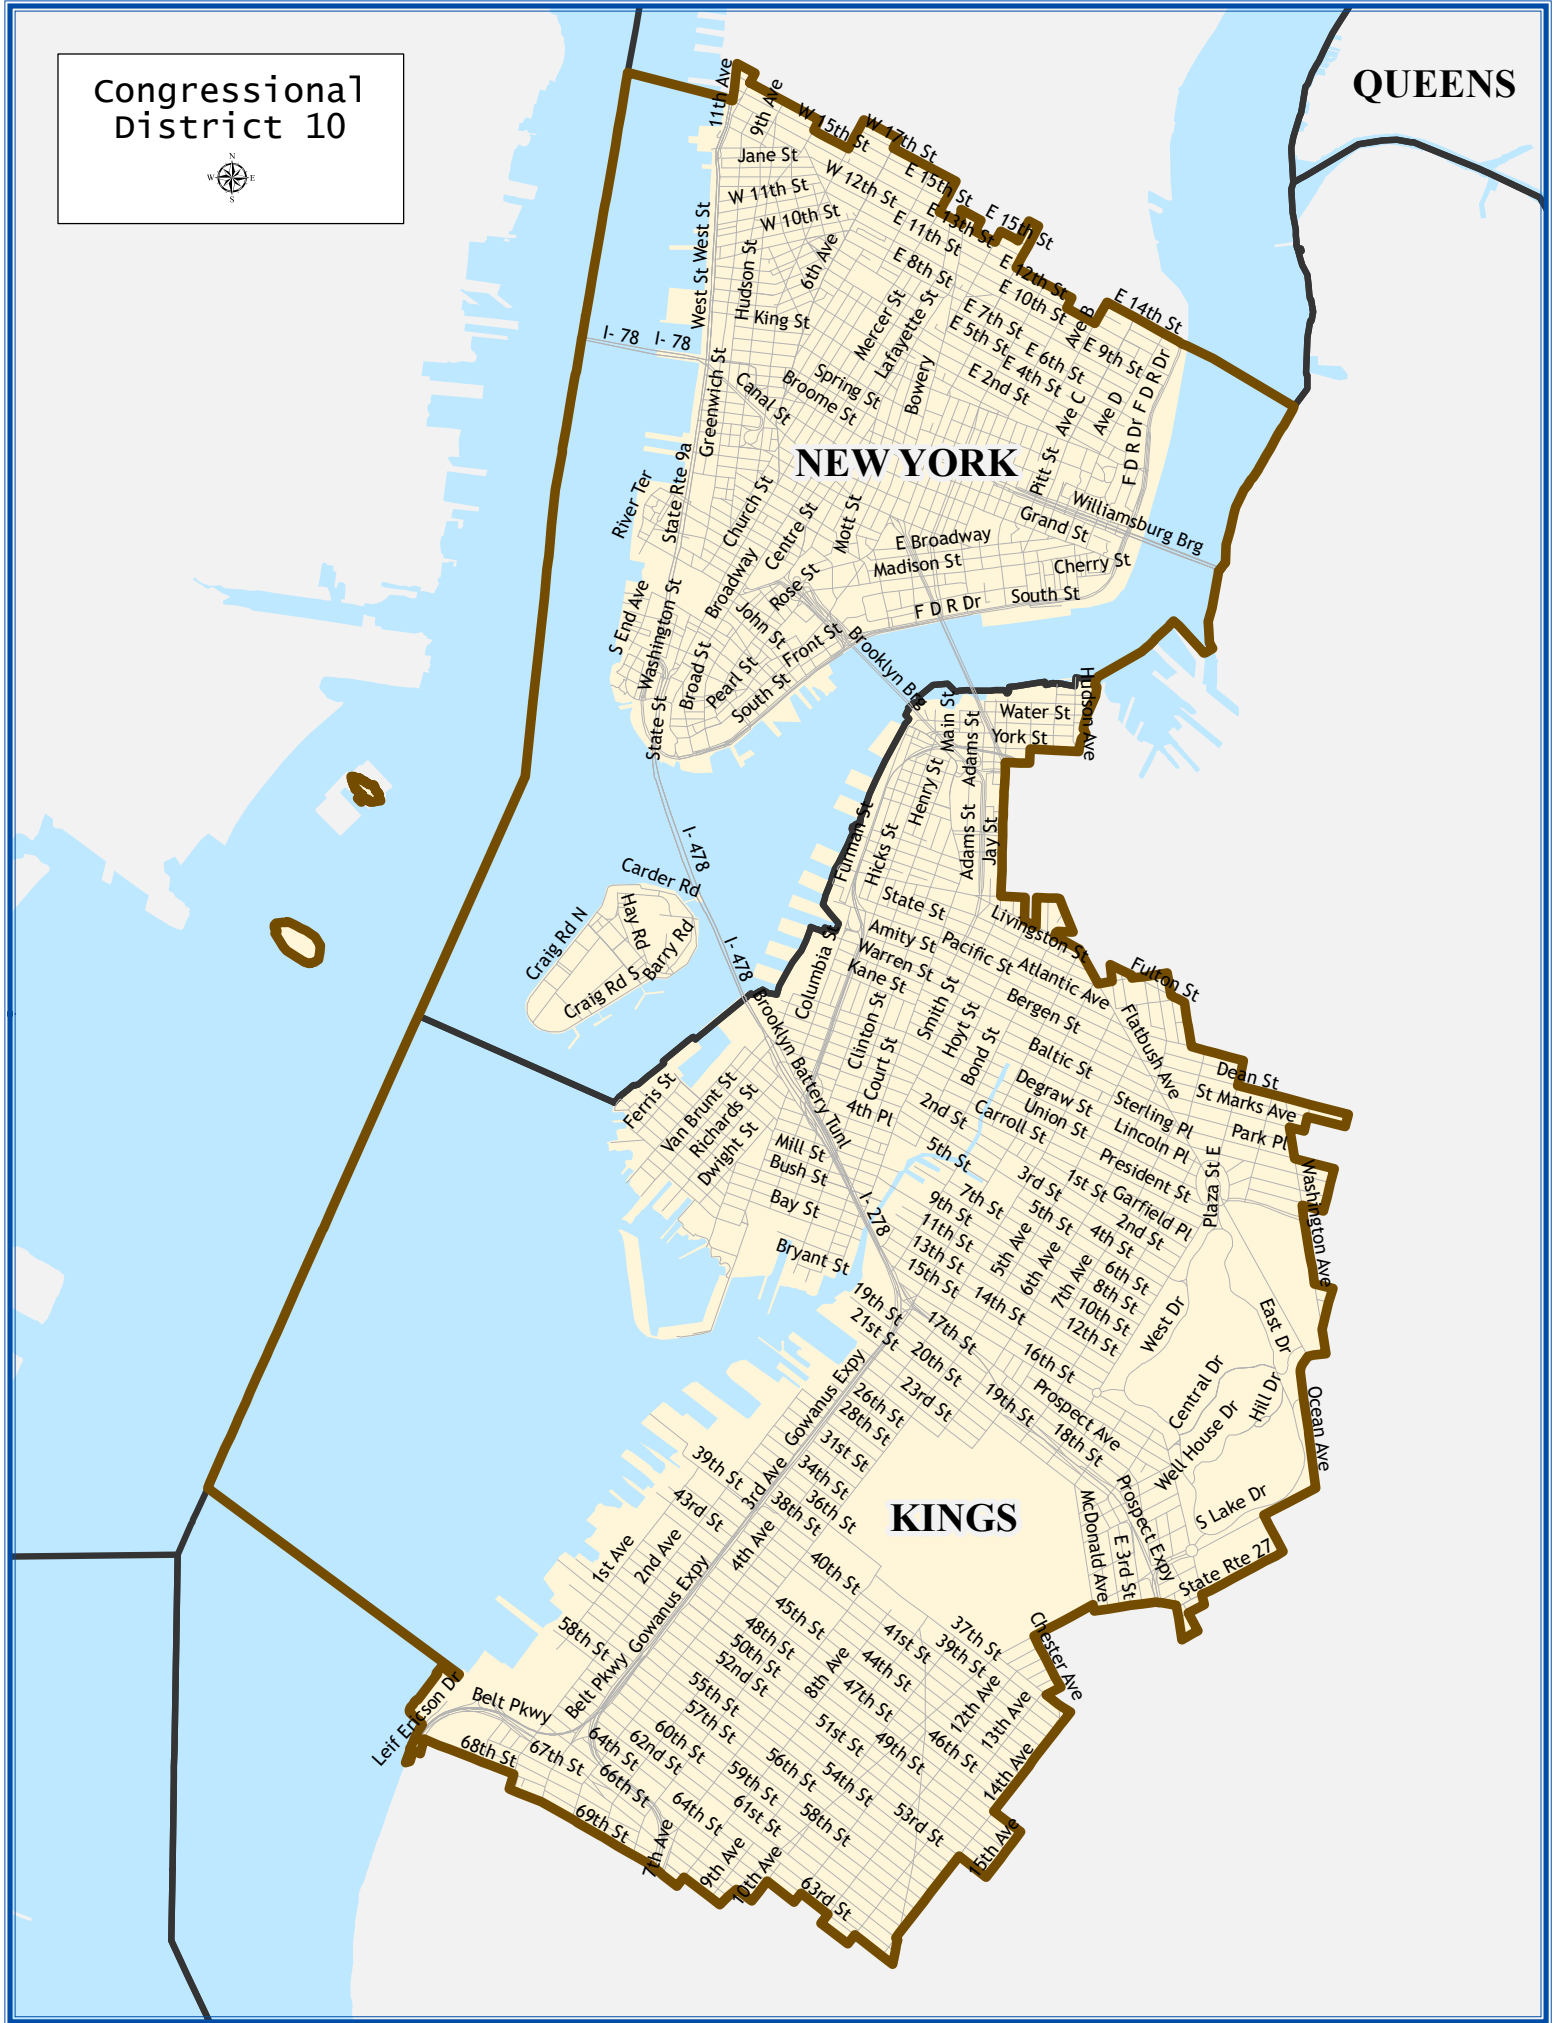

Congressional District 10

QUEENS

NEW YORK

KINGS

Congressional District 10

Total population : 776,971
 Deviation : 0
 Deviation Percentage : 0.00

	NH White	NH Black	Hispanic	NH Asian	NH AmInd	NH Hwn	NH Multi	NH Other
Total	377,605	43,435	148,997	167,500	665	298	30,607	7,864
% of Total	48.60	5.59	19.18	21.56	0.09	0.04	3.94	1.01
Total 18+	315,170	36,694	116,969	139,255	546	258	20,287	5,215
% of 18+	49.68	5.78	18.44	21.95	0.09	0.04	3.20	0.82
Department of Justice								
	NH White	NH Black	Hispanic	NH Asian	NH AmInd	NH Hwn	NH Multi	NH Other
Total	377,605	48,092	148,997	180,677	2,045	482	5,505	13,568
% of Total	48.60	6.19	19.18	23.25	0.26	0.06	0.71	1.75
Total 18+	315,170	39,876	116,969	146,328	1,772	405	4,348	9,526
% of 18+	49.68	6.29	18.44	23.07	0.28	0.06	0.69	1.50