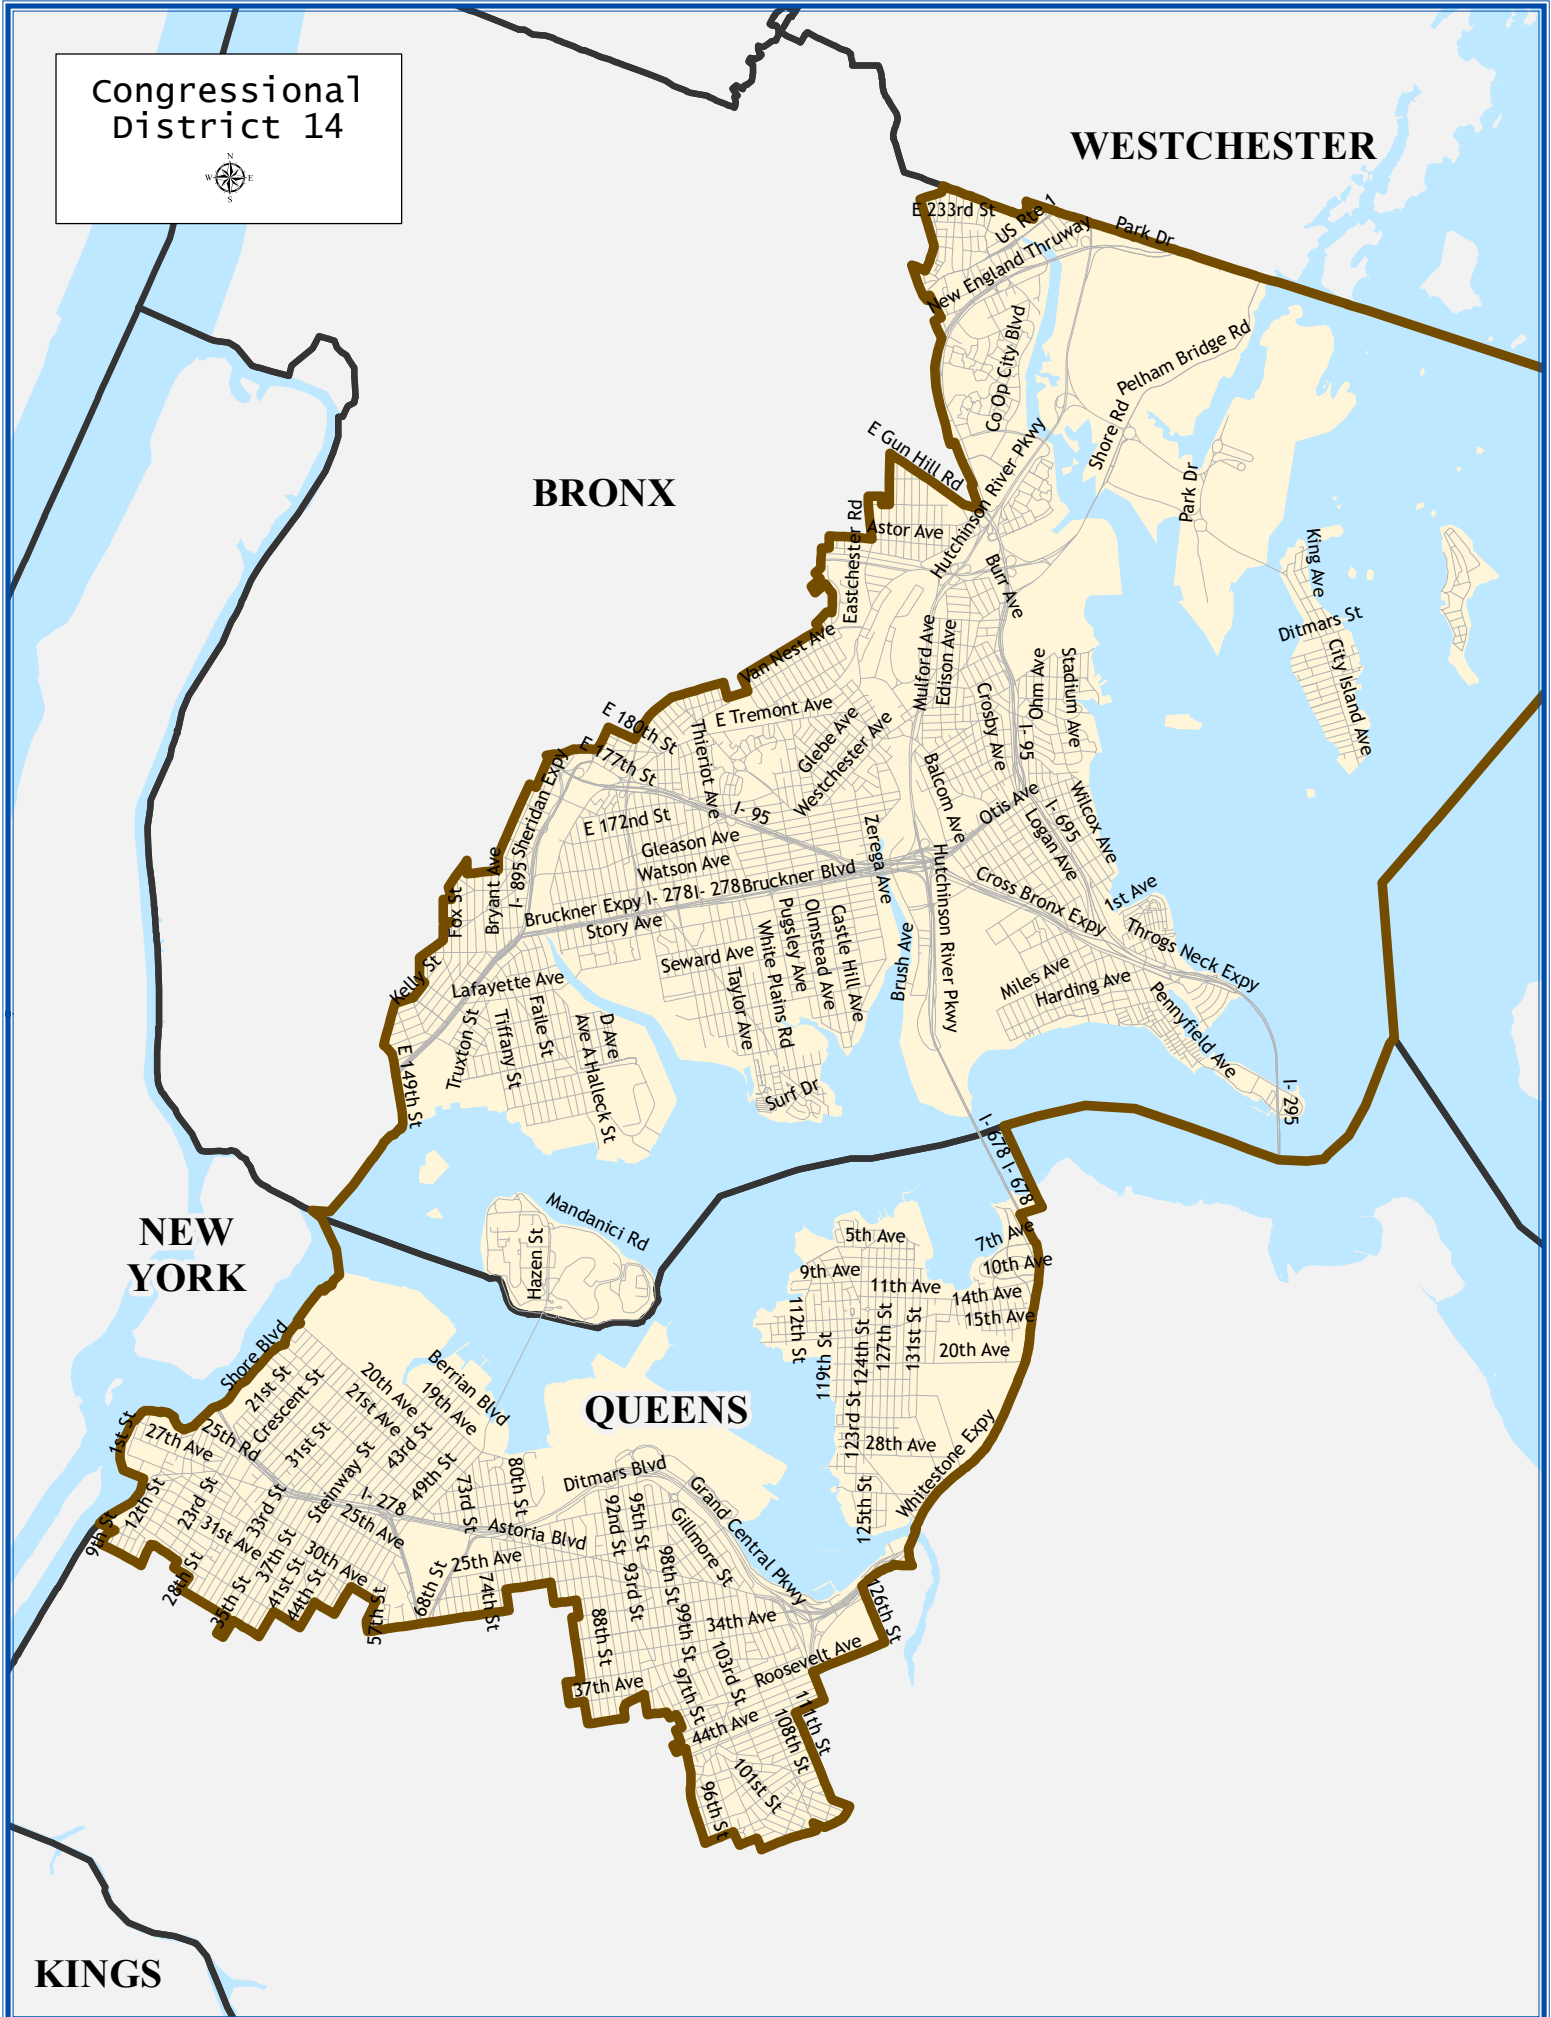

Congressional District 14

WESTCHESTER

BRONX

NEW YORK

QUEENS

KINGS

## Congressional District 14

Total population : 776,972

Deviation : 1

Deviation Percentage : 0.00

	NH White	NH Black	Hispanic	NH Asian	NH AmInd	NH Hwn	NH Multi	NH Other
Total	137,512	123,547	398,657	89,031	1,593	238	16,738	9,656
% of Total	17.70	15.90	51.31	11.46	0.21	0.03	2.15	1.24
Total 18+	120,039	99,122	302,203	71,451	1,156	165	12,698	6,949
% of 18+	19.56	16.15	49.24	11.64	0.19	0.03	2.07	1.13
Department of Justice								
	NH White	NH Black	Hispanic	NH Asian	NH AmInd	NH Hwn	NH Multi	NH Other
Total	137,512	126,664	398,657	92,253	2,166	285	7,129	12,306
% of Total	17.70	16.30	51.31	11.87	0.28	0.04	0.92	1.58
Total 18+	120,039	101,435	302,203	73,528	1,655	203	5,569	9,151
% of 18+	19.56	16.53	49.24	11.98	0.27	0.03	0.91	1.49