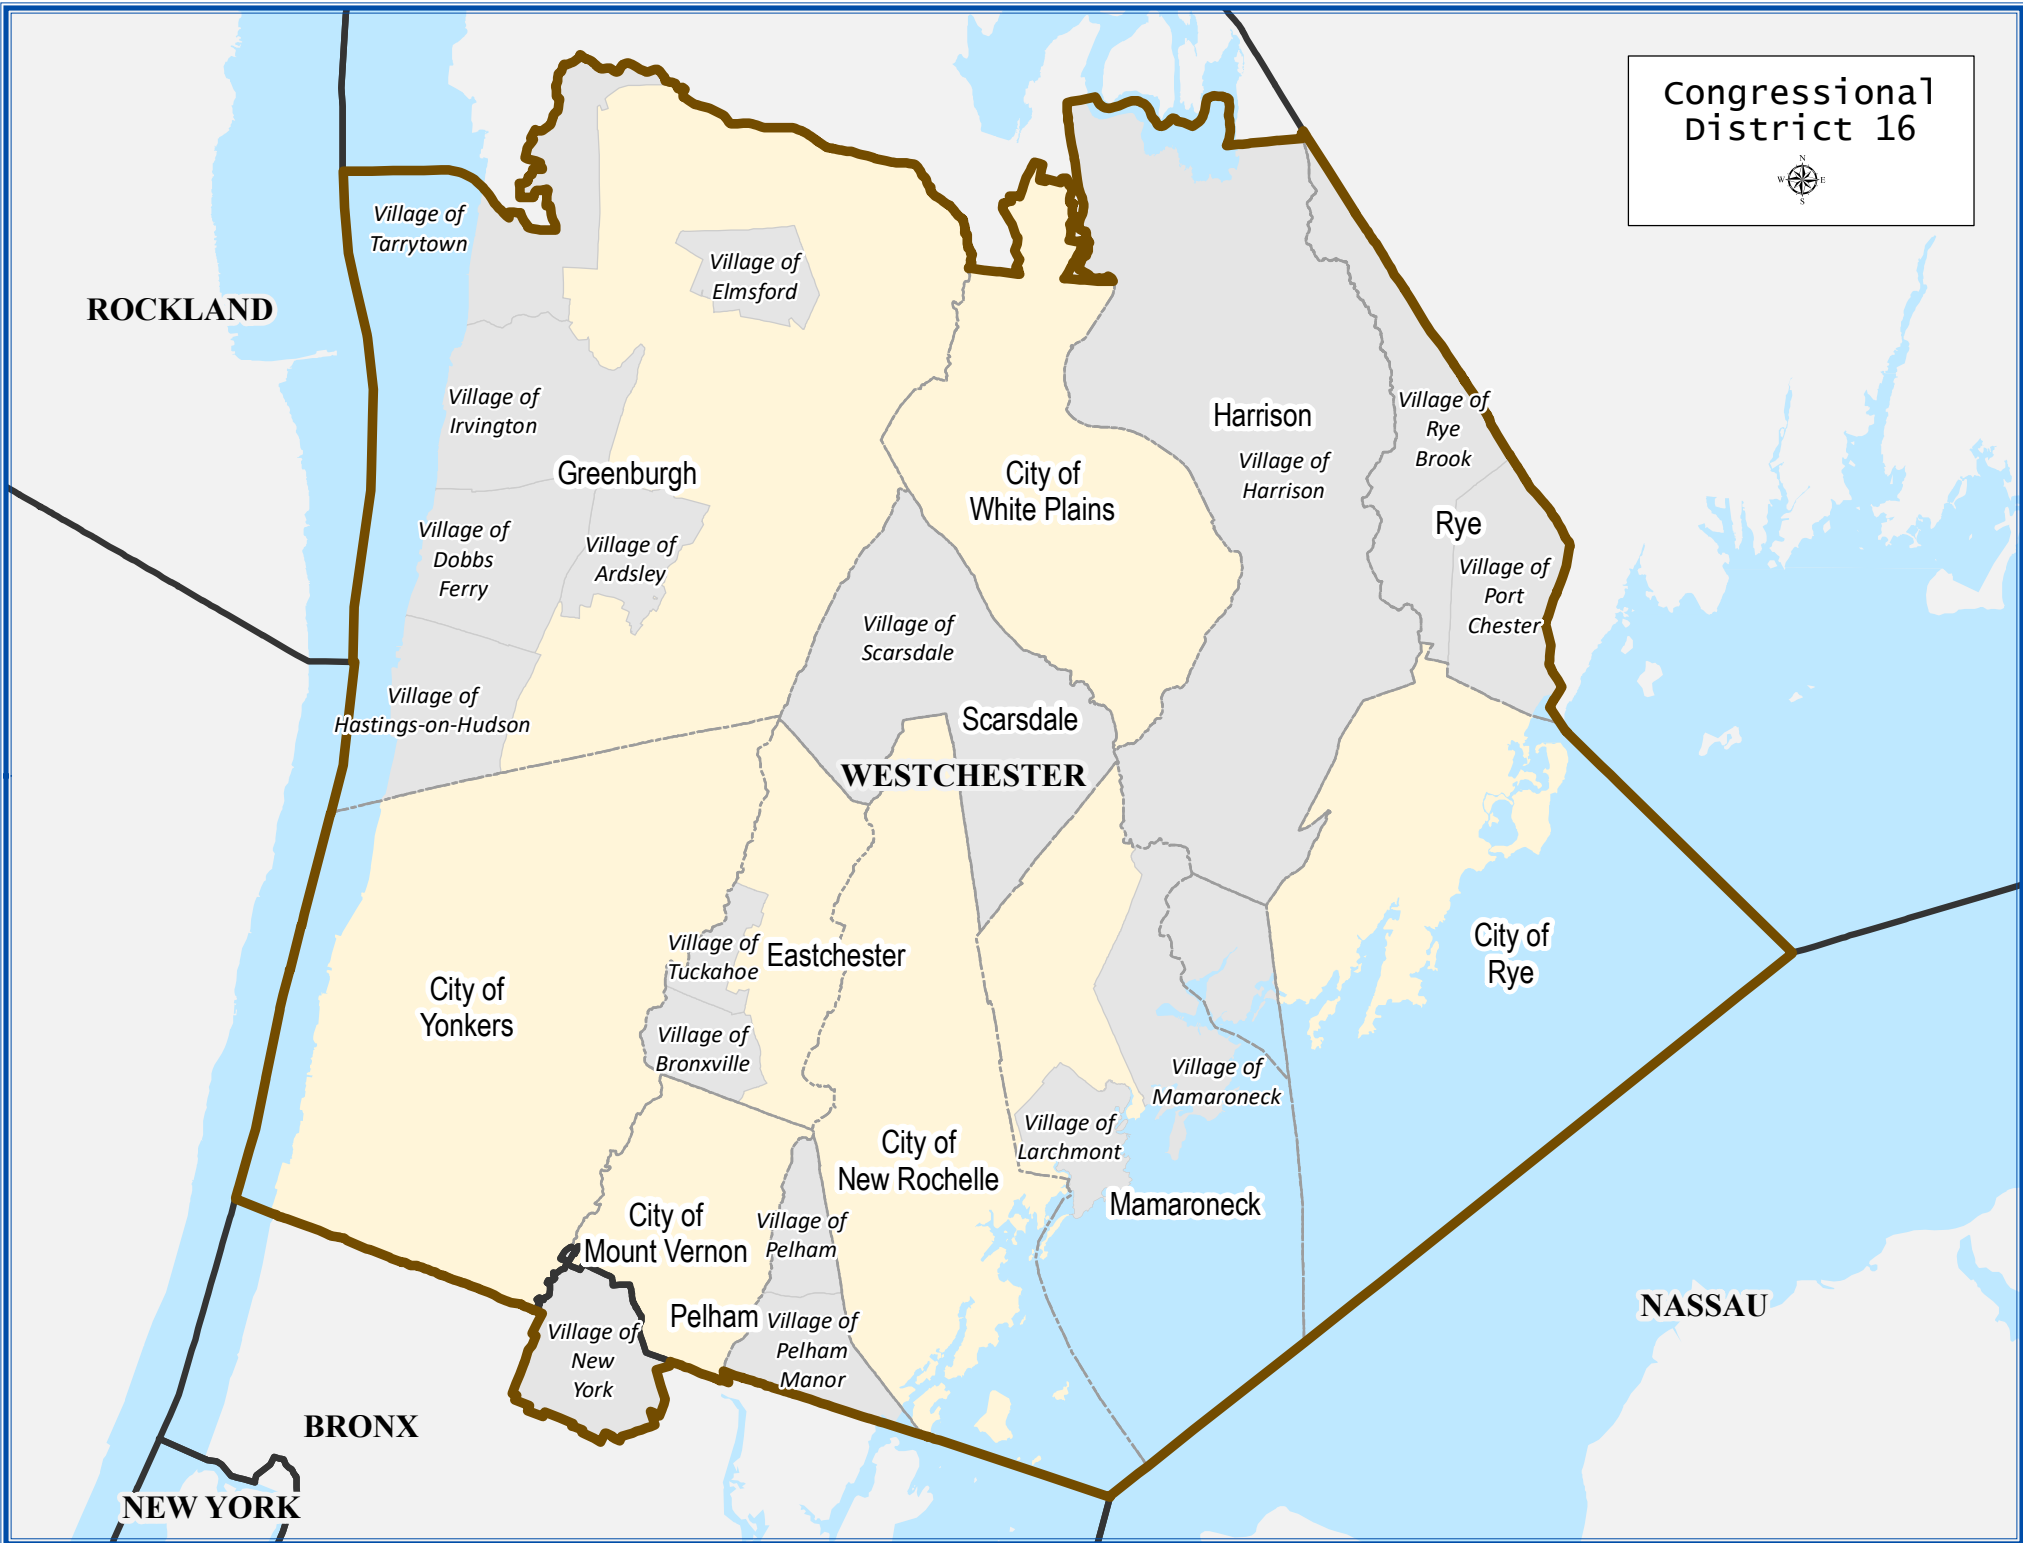

Congressional District 16

ROCKLAND

WESTCHESTER

BRONX

NEW YORK

NASSAU

Congressional District 16

Total population : 776,971