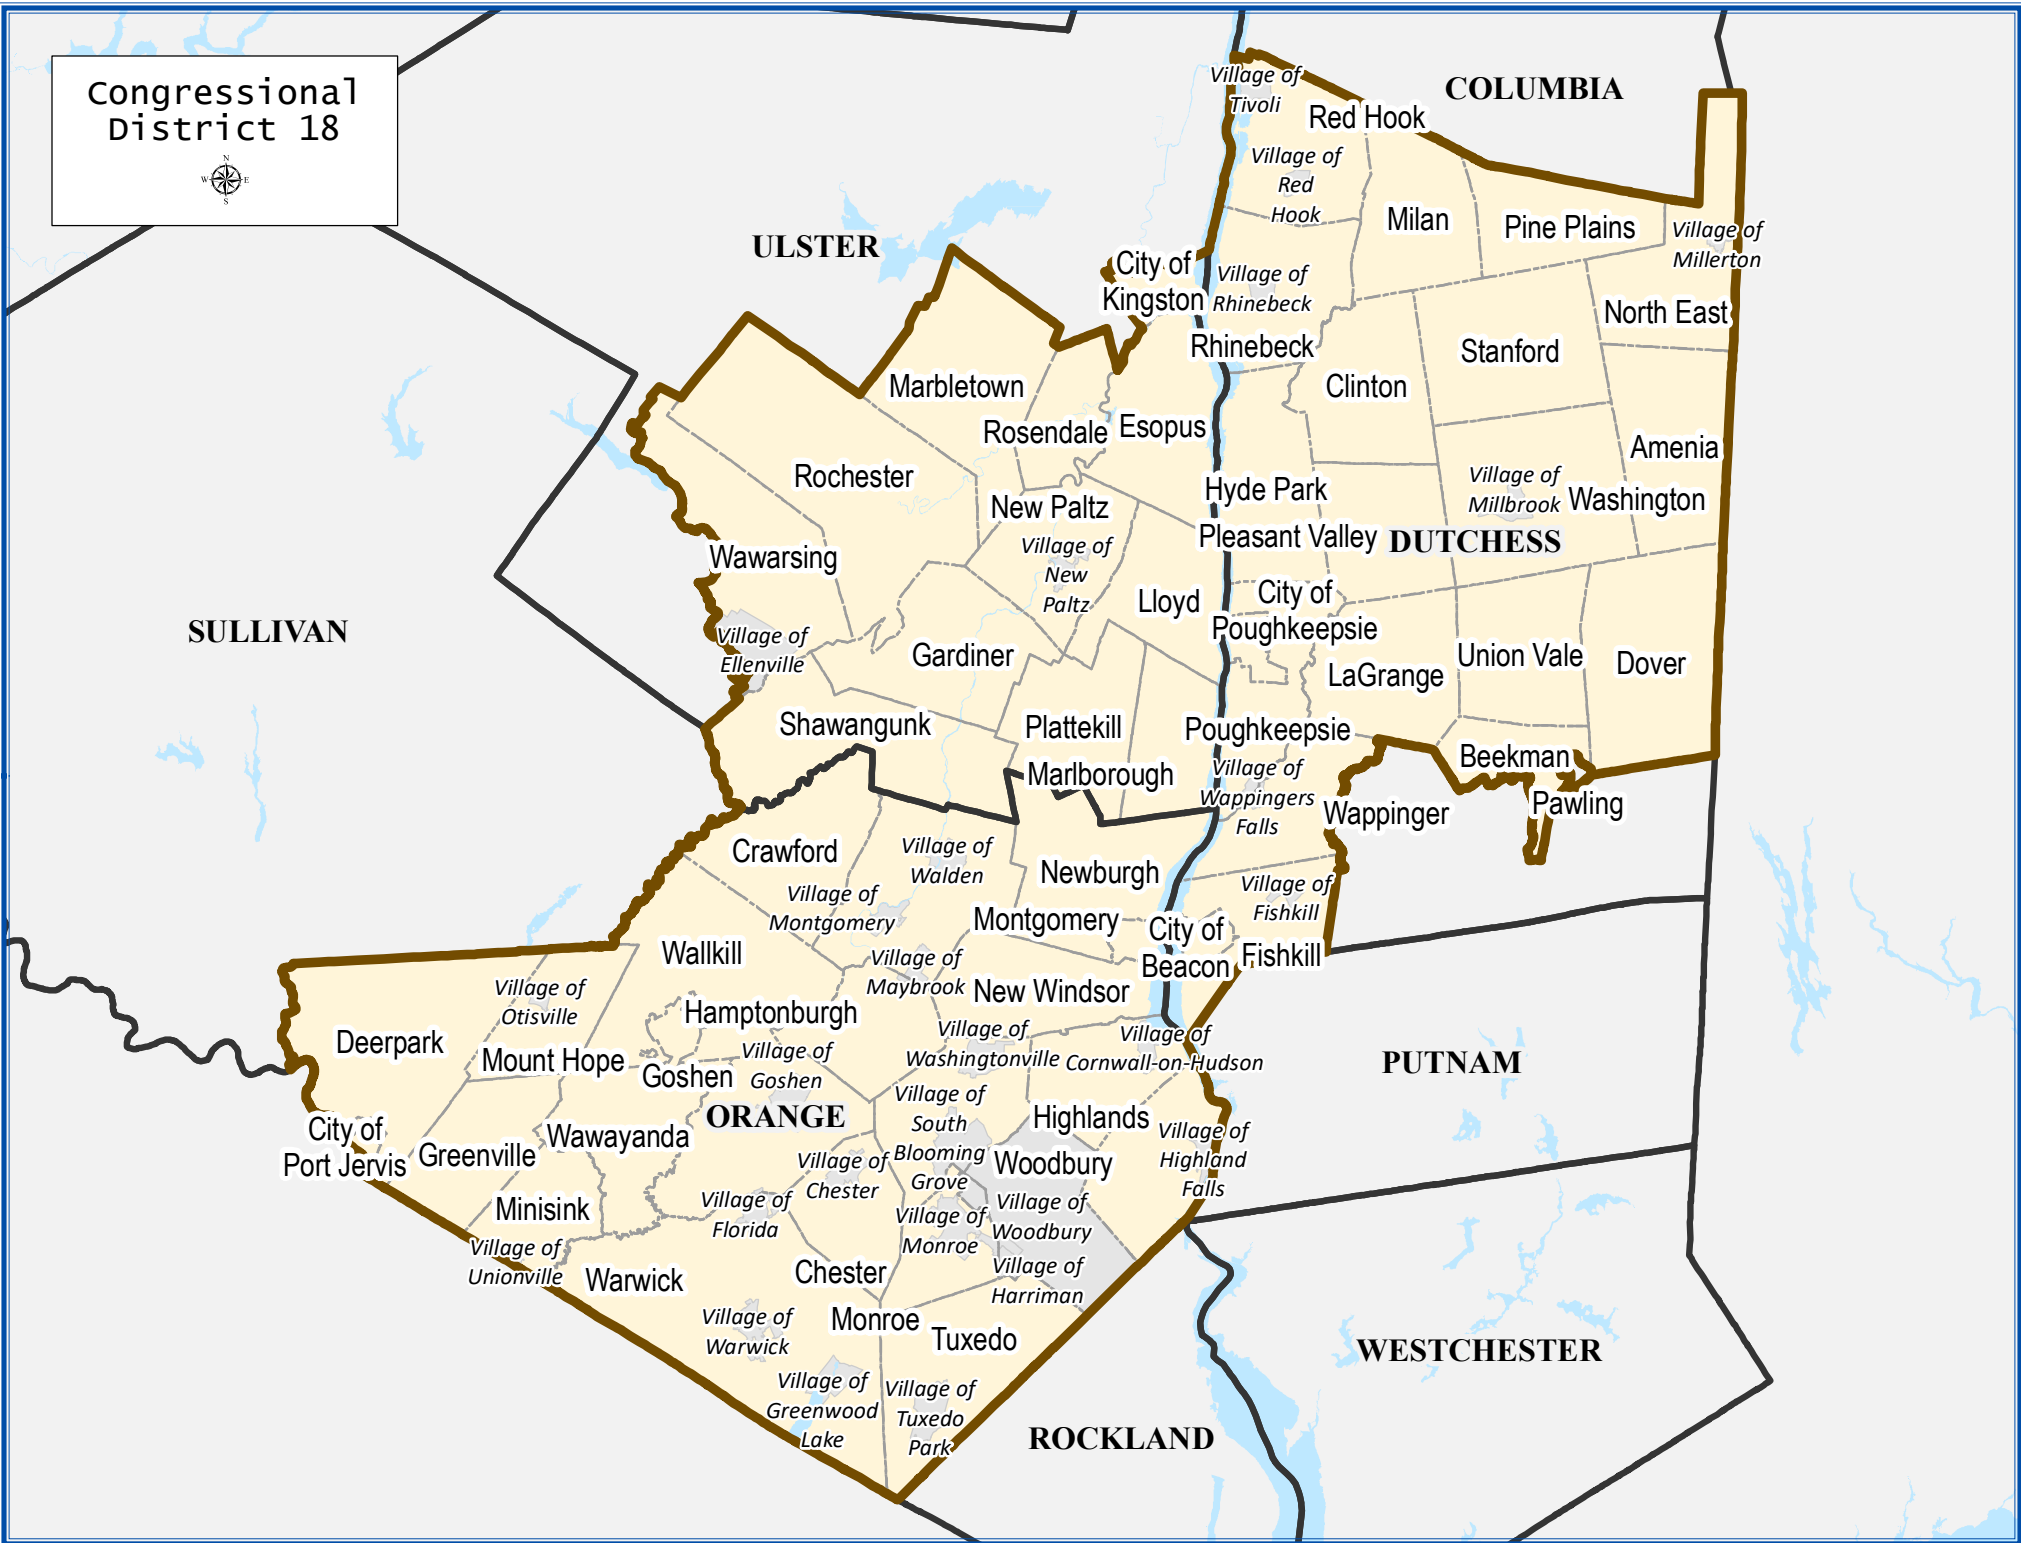

Congressional District 18

ULSTER

COLUMBIA

SULLIVAN

DUTCHESS

PUTNAM

WESTCHESTER

ROCKLAND

ORANGE

Congressional District 18

Total population : 776,971

Deviation : 0

Deviation Percentage : 0.00

	NH White	NH Black	Hispanic	NH Asian	NH AmInd	NH Hwn	NH Multi	NH Other
Total	488,148	77,266	141,838	23,500	1,257	202	30,165	14,595
% of Total	62.83	9.94	18.26	3.02	0.16	0.03	3.88	1.88
Total 18+	399,740	60,301	98,318	19,249	1,038	164	19,062	7,315
% of 18+	66.05	9.96	16.25	3.18	0.17	0.03	3.15	1.21
Department of Justice								
	NH White	NH Black	Hispanic	NH Asian	NH AmInd	NH Hwn	NH Multi	NH Other
Total	488,148	85,531	141,838	27,776	6,966	431	4,881	21,400
% of Total	62.83	11.01	18.26	3.57	0.90	0.06	0.63	2.75
Total 18+	399,740	64,258	98,318	21,483	5,530	307	3,391	12,160
% of 18+	66.05	10.62	16.25	3.55	0.91	0.05	0.56	2.01