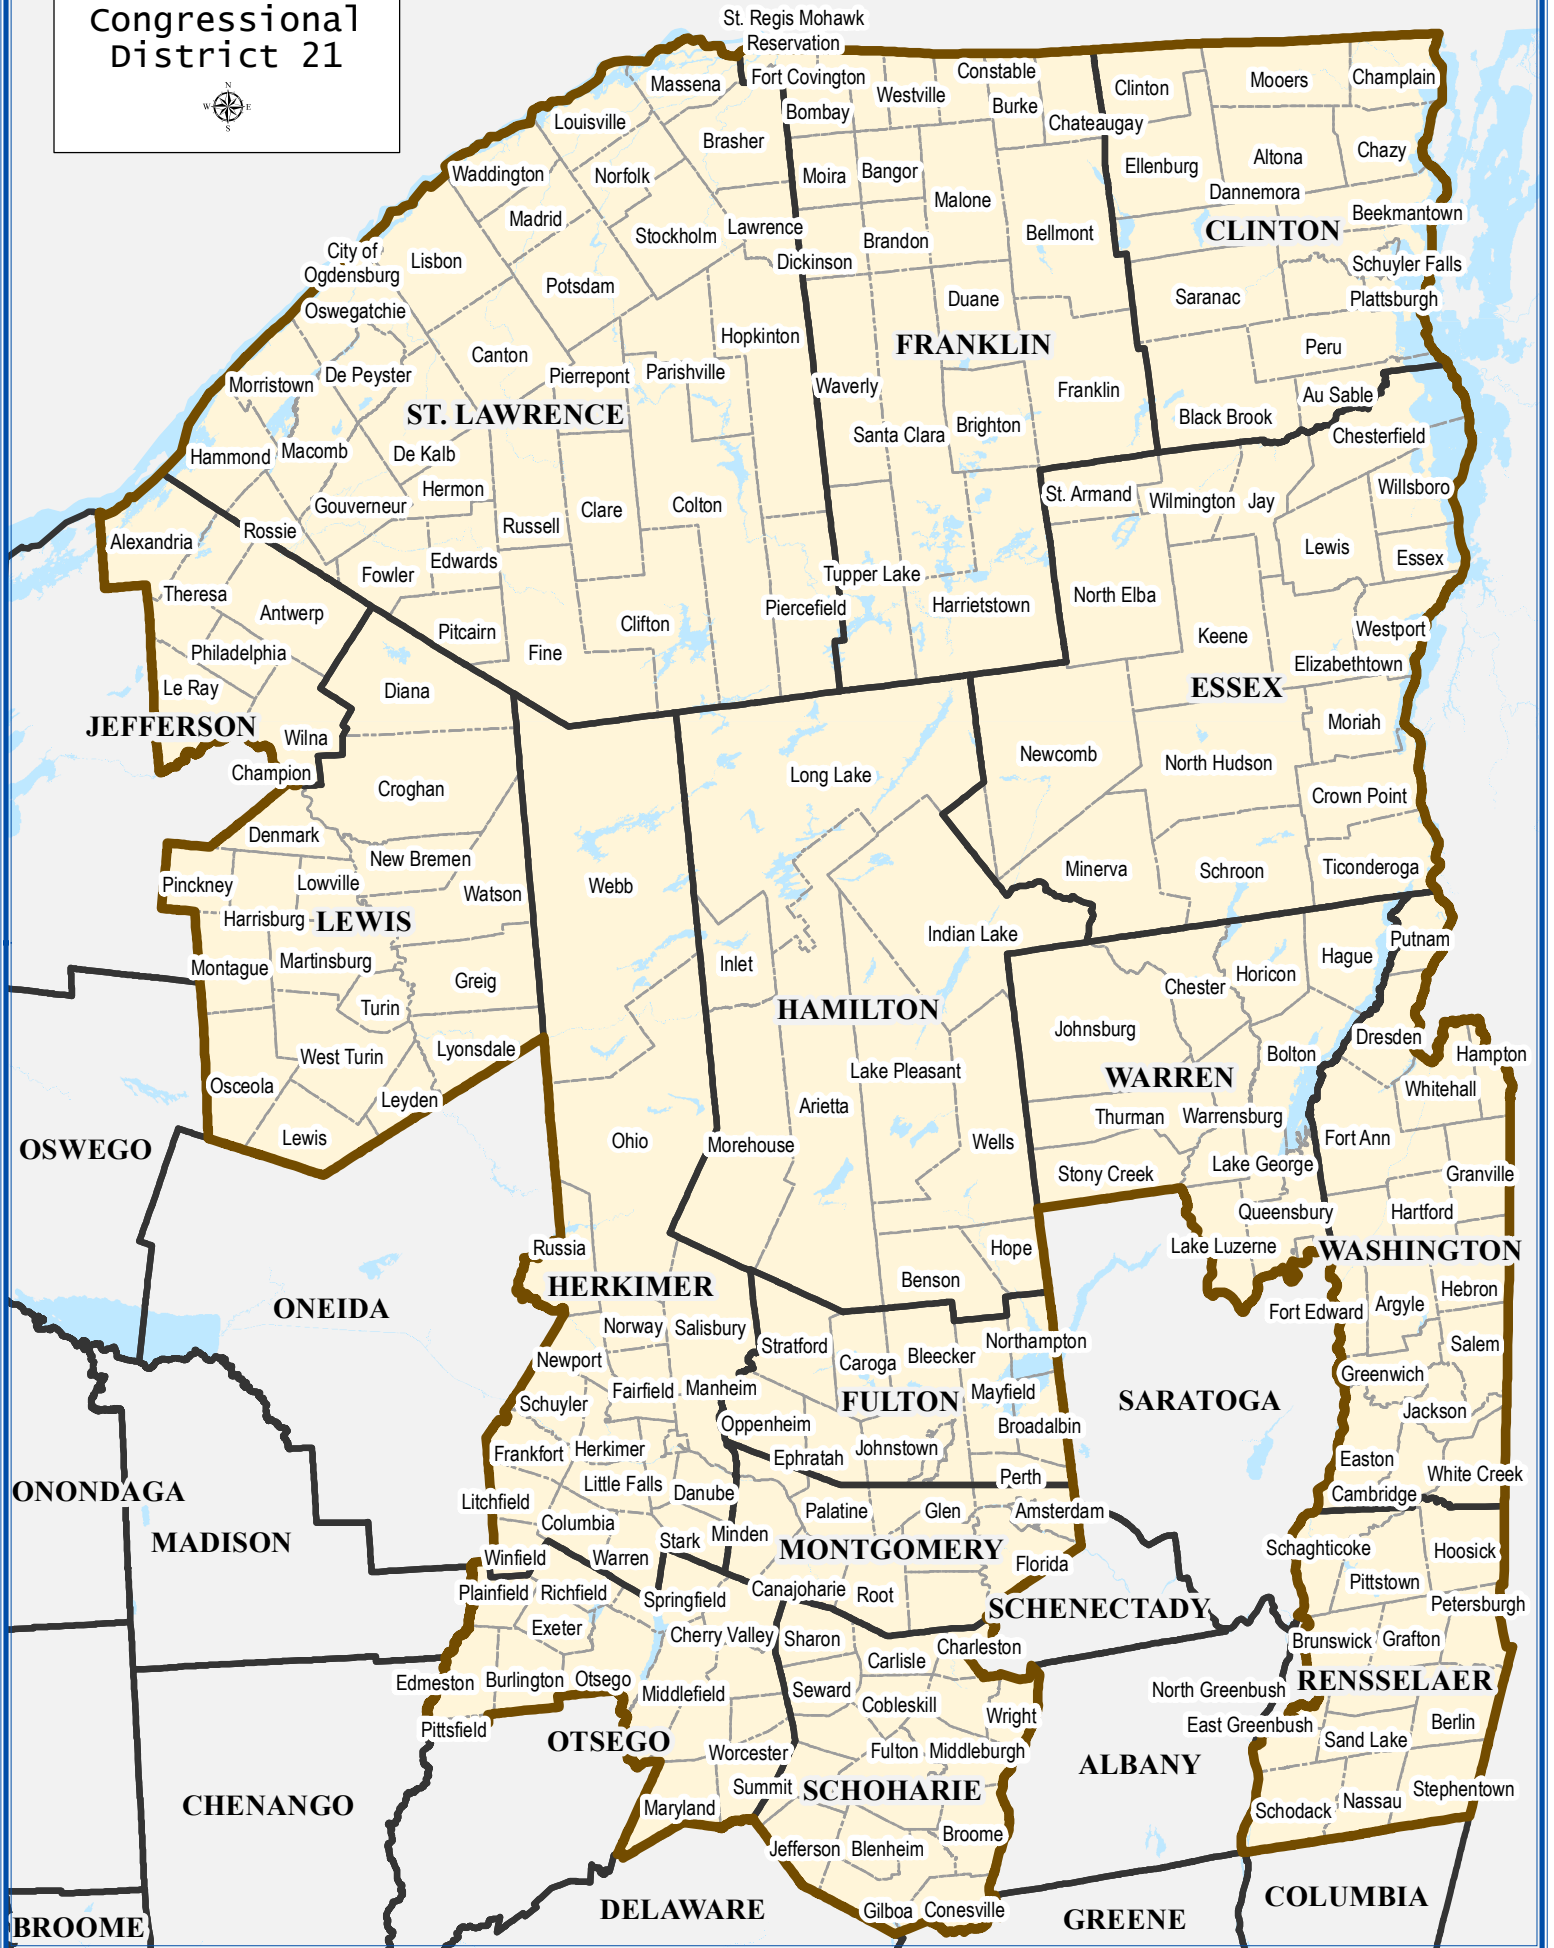

# Congressional District 21

## Congressional District 21

Total population : 776,971

Deviation : 0

Deviation Percentage : 0.00

	NH White	NH Black	Hispanic	NH Asian	NH AmInd	NH Hwn	NH Multi	NH Other
Total	676,285	18,346	31,804	8,285	6,603	372	32,888	2,388
% of Total	87.04	2.36	4.09	1.07	0.85	0.05	4.23	0.31
Total 18+	547,742	15,782	22,207	6,699	4,943	225	22,421	1,689
% of 18+	88.10	2.54	3.57	1.08	0.80	0.04	3.61	0.27
Department of Justice								
	NH White	NH Black	Hispanic	NH Asian	NH AmInd	NH Hwn	NH Multi	NH Other
Total	676,285	23,106	31,804	10,852	19,970	564	2,074	12,316
% of Total	87.04	2.97	4.09	1.40	2.57	0.07	0.27	1.59
Total 18+	547,742	17,680	22,207	7,996	15,159	353	1,318	9,253
% of 18+	88.10	2.84	3.57	1.29	2.44	0.06	0.21	1.49