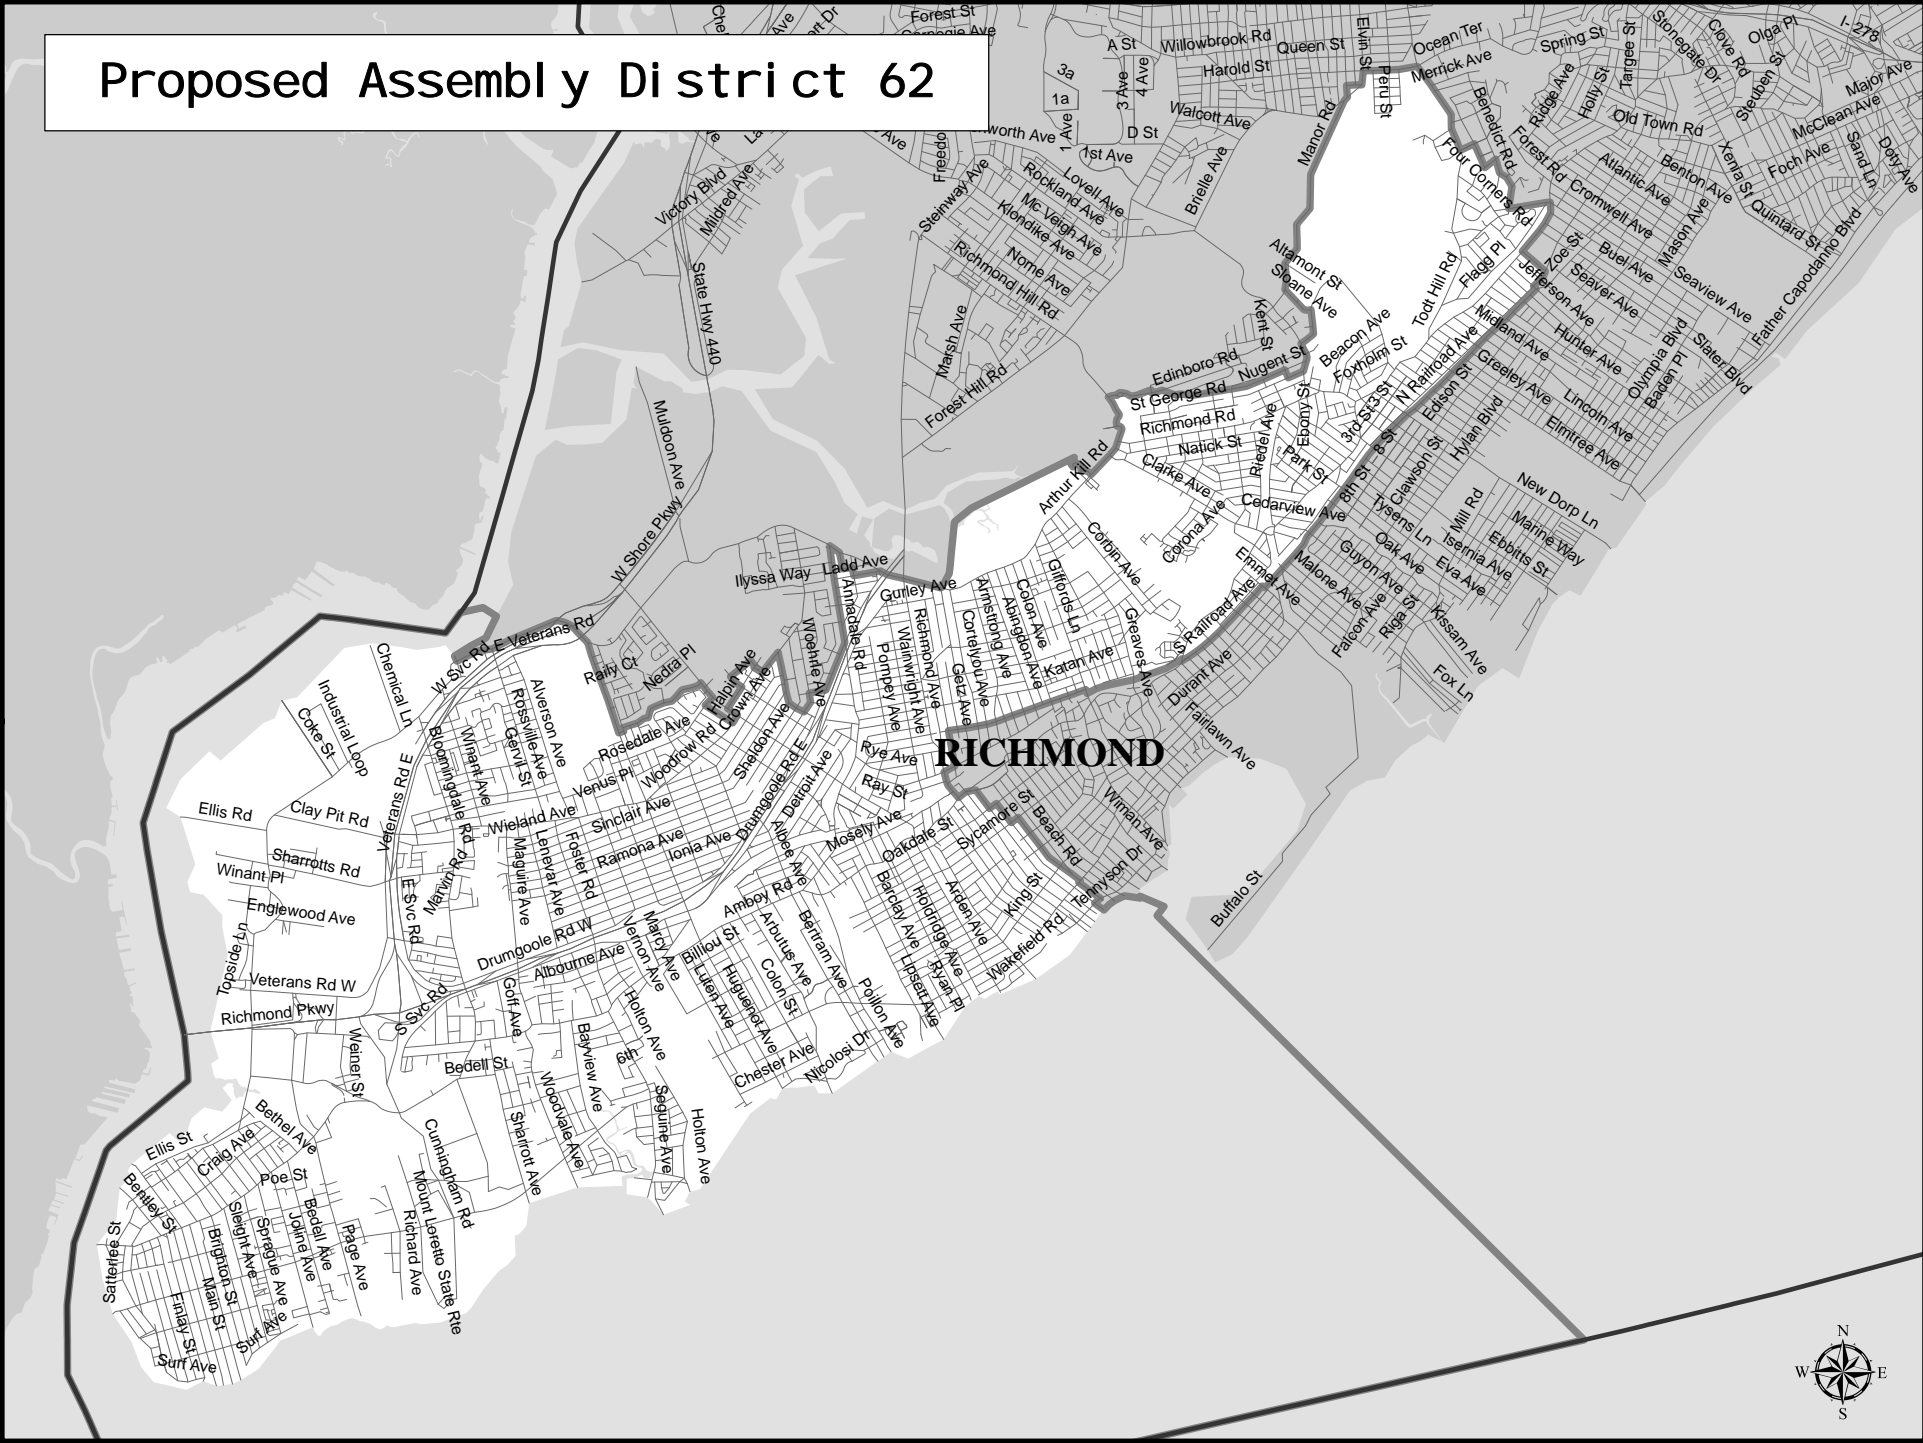

Proposed Assembly District 62

RICHMOND

Assembly District 62

Adjusted Total Population : 124,232
Deviation : -4,857
Deviation Percentage : -3.76

	NH White	NH Black	Hispanic	NH Asian	NH Amlnd	NH Hwn	NH Multi	NH Other	Unknown
Total	107,883	640	9,580	4,870	84	32	1,000	147	-4
% of Total	86.84	0.52	7.71	3.92	0.07	0.03	0.80	0.12	0.00
Total 18+	84,097	513	6,582	3,893	68	27	573	105	-4
% of 18+	87.73	0.54	6.87	4.06	0.07	0.03	0.60	0.11	0.00