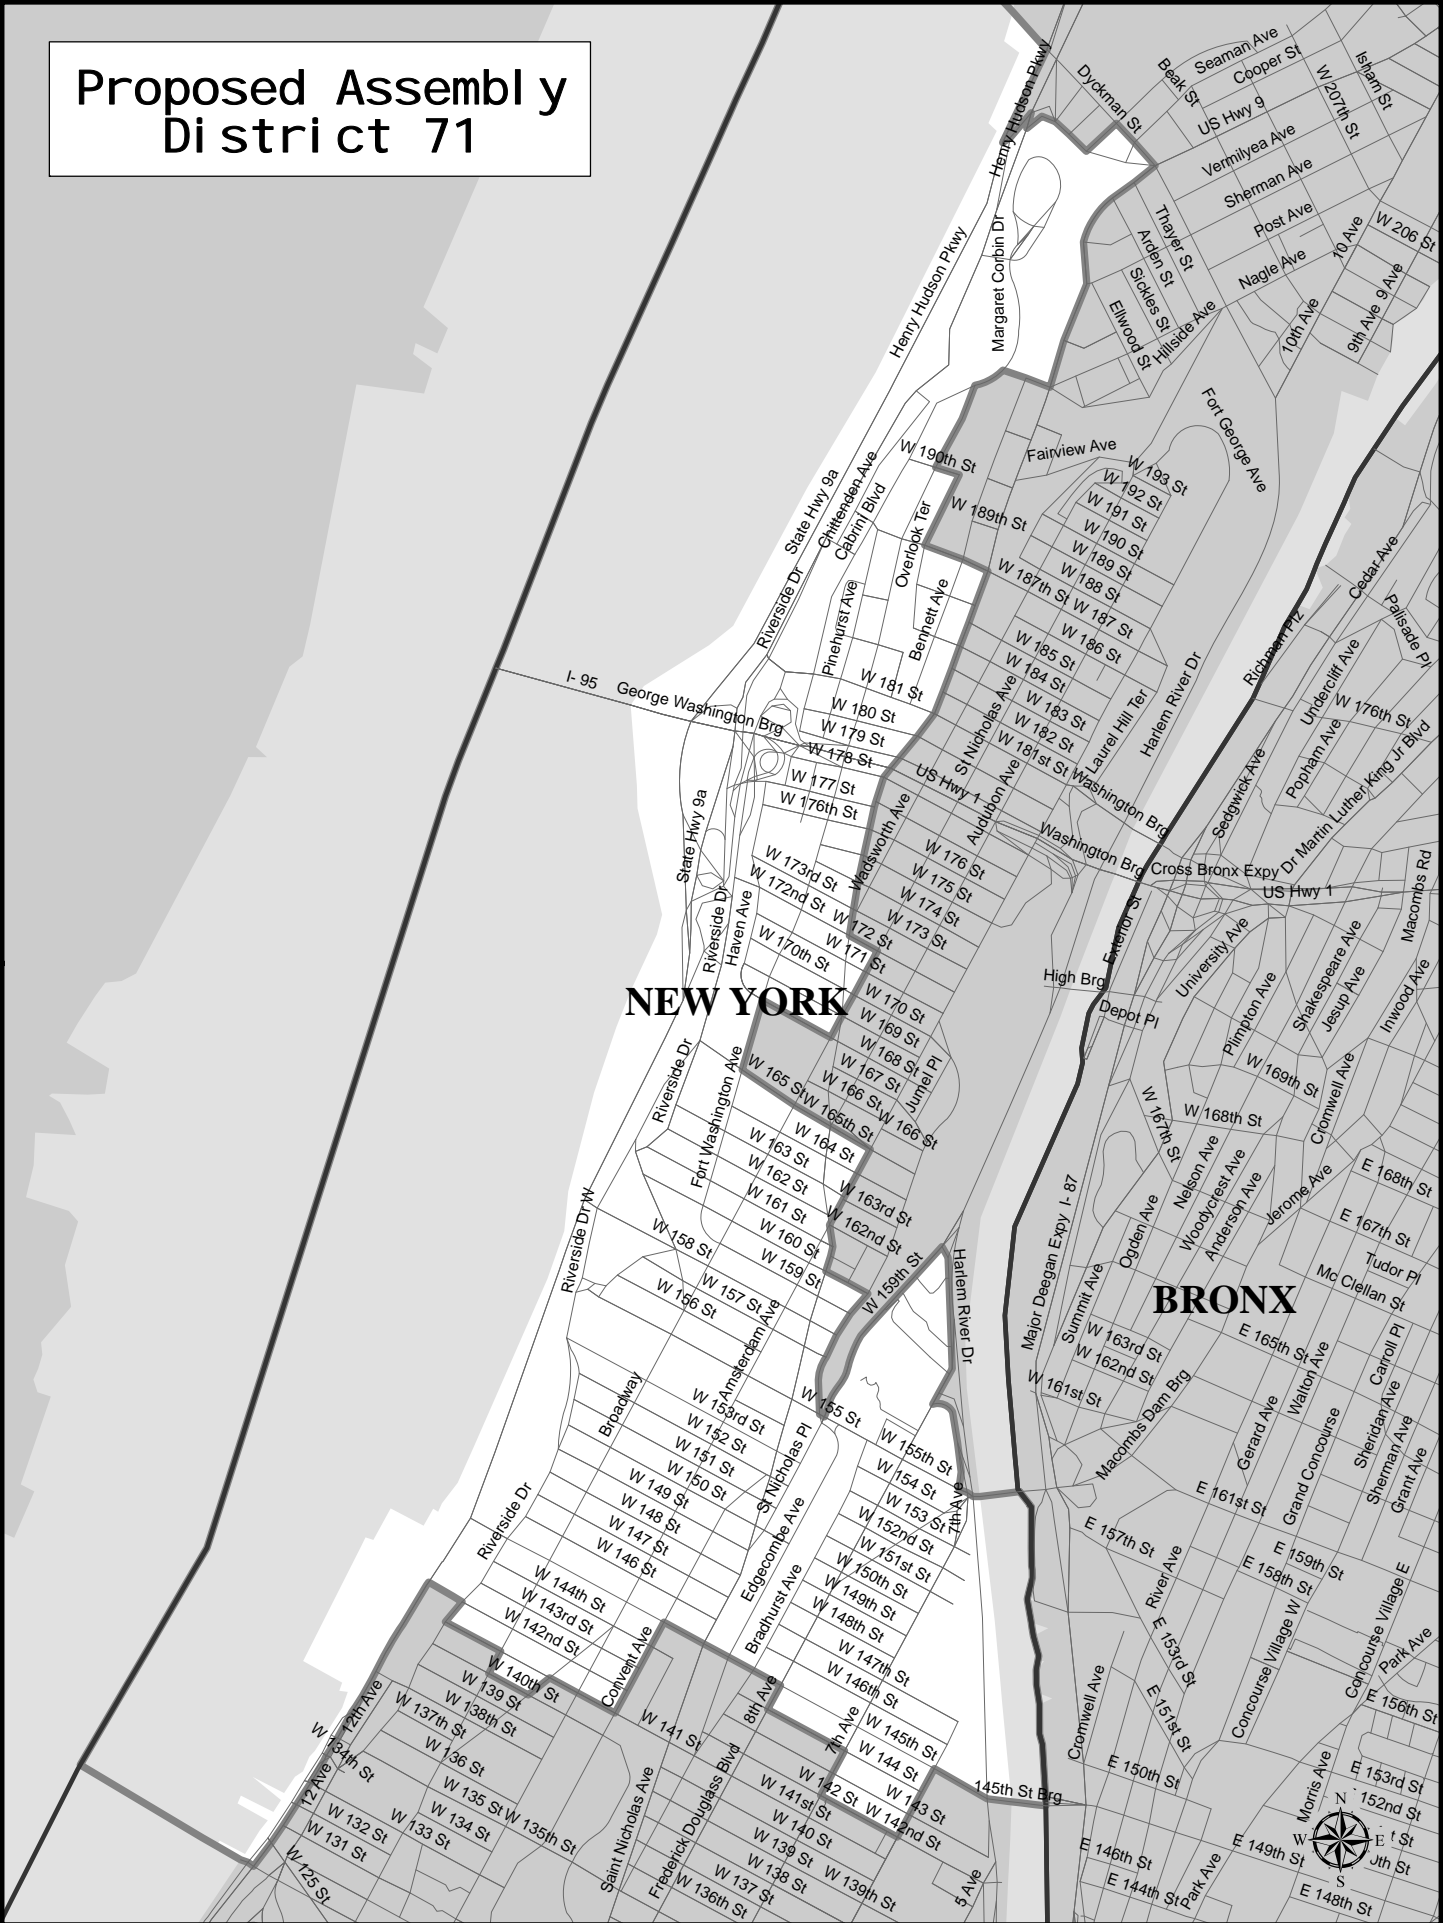

Proposed Assembly District 71

Assembly District 71

Adjusted Total Population : 132,520
Deviation : 3,431
Deviation Percentage : 2.66

	NH White	NH Black	Hispanic	NH Asian	NH Amlnd	NH Hwn	NH Multi	NH Other	Unknown
Total	21,078	37,883	66,903	3,778	275	22	2,136	439	6
% of Total	15.91	28.59	50.49	2.85	0.21	0.02	1.61	0.33	0.00
Total 18+	18,971	30,671	51,144	3,401	221	17	1,591	301	6
% of 18+	17.84	28.85	48.10	3.20	0.21	0.02	1.50	0.28	0.01